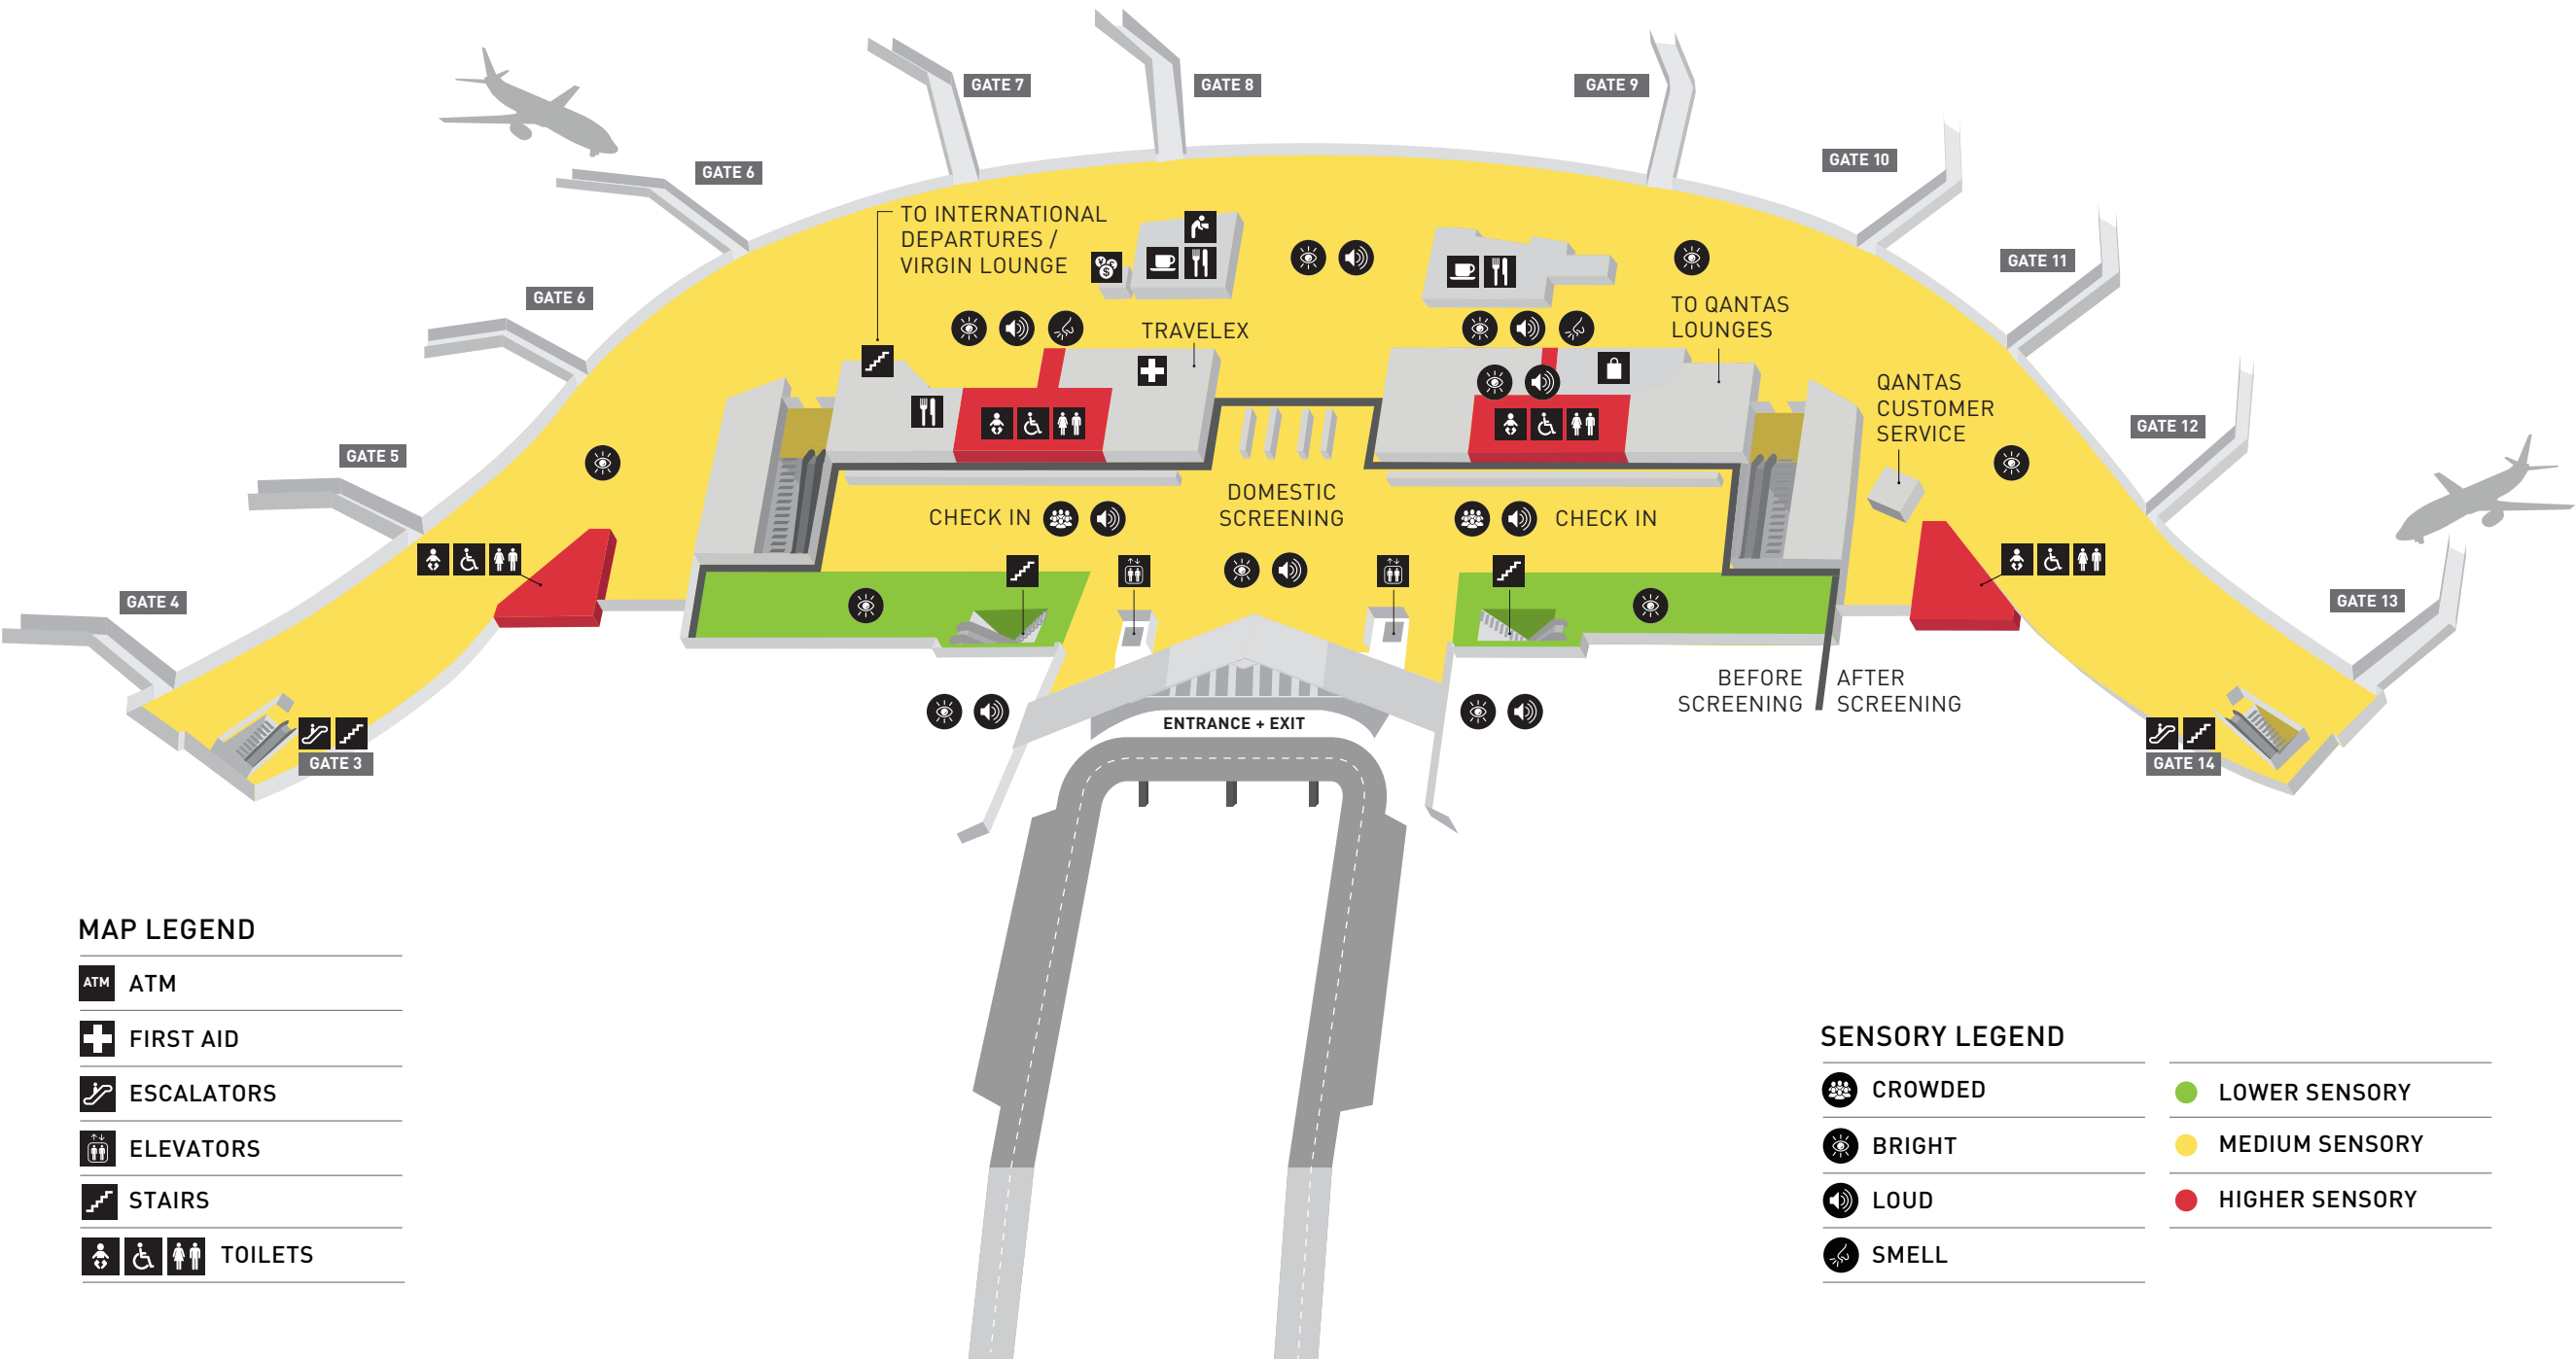

SENSORY MAP

DEPARTURES LEVEL 2

MAP LEGEND

- ATM
- FIRST AID
- ESCALATORS
- ELEVATORS
- STAIRS
- TOILETS

SENSORY LEGEND

- | | |
|---------|----------------|
| CROWDED | LOWER SENSORY |
| BRIGHT | MEDIUM SENSORY |
| LOUD | HIGHER SENSORY |
| SMELL | |