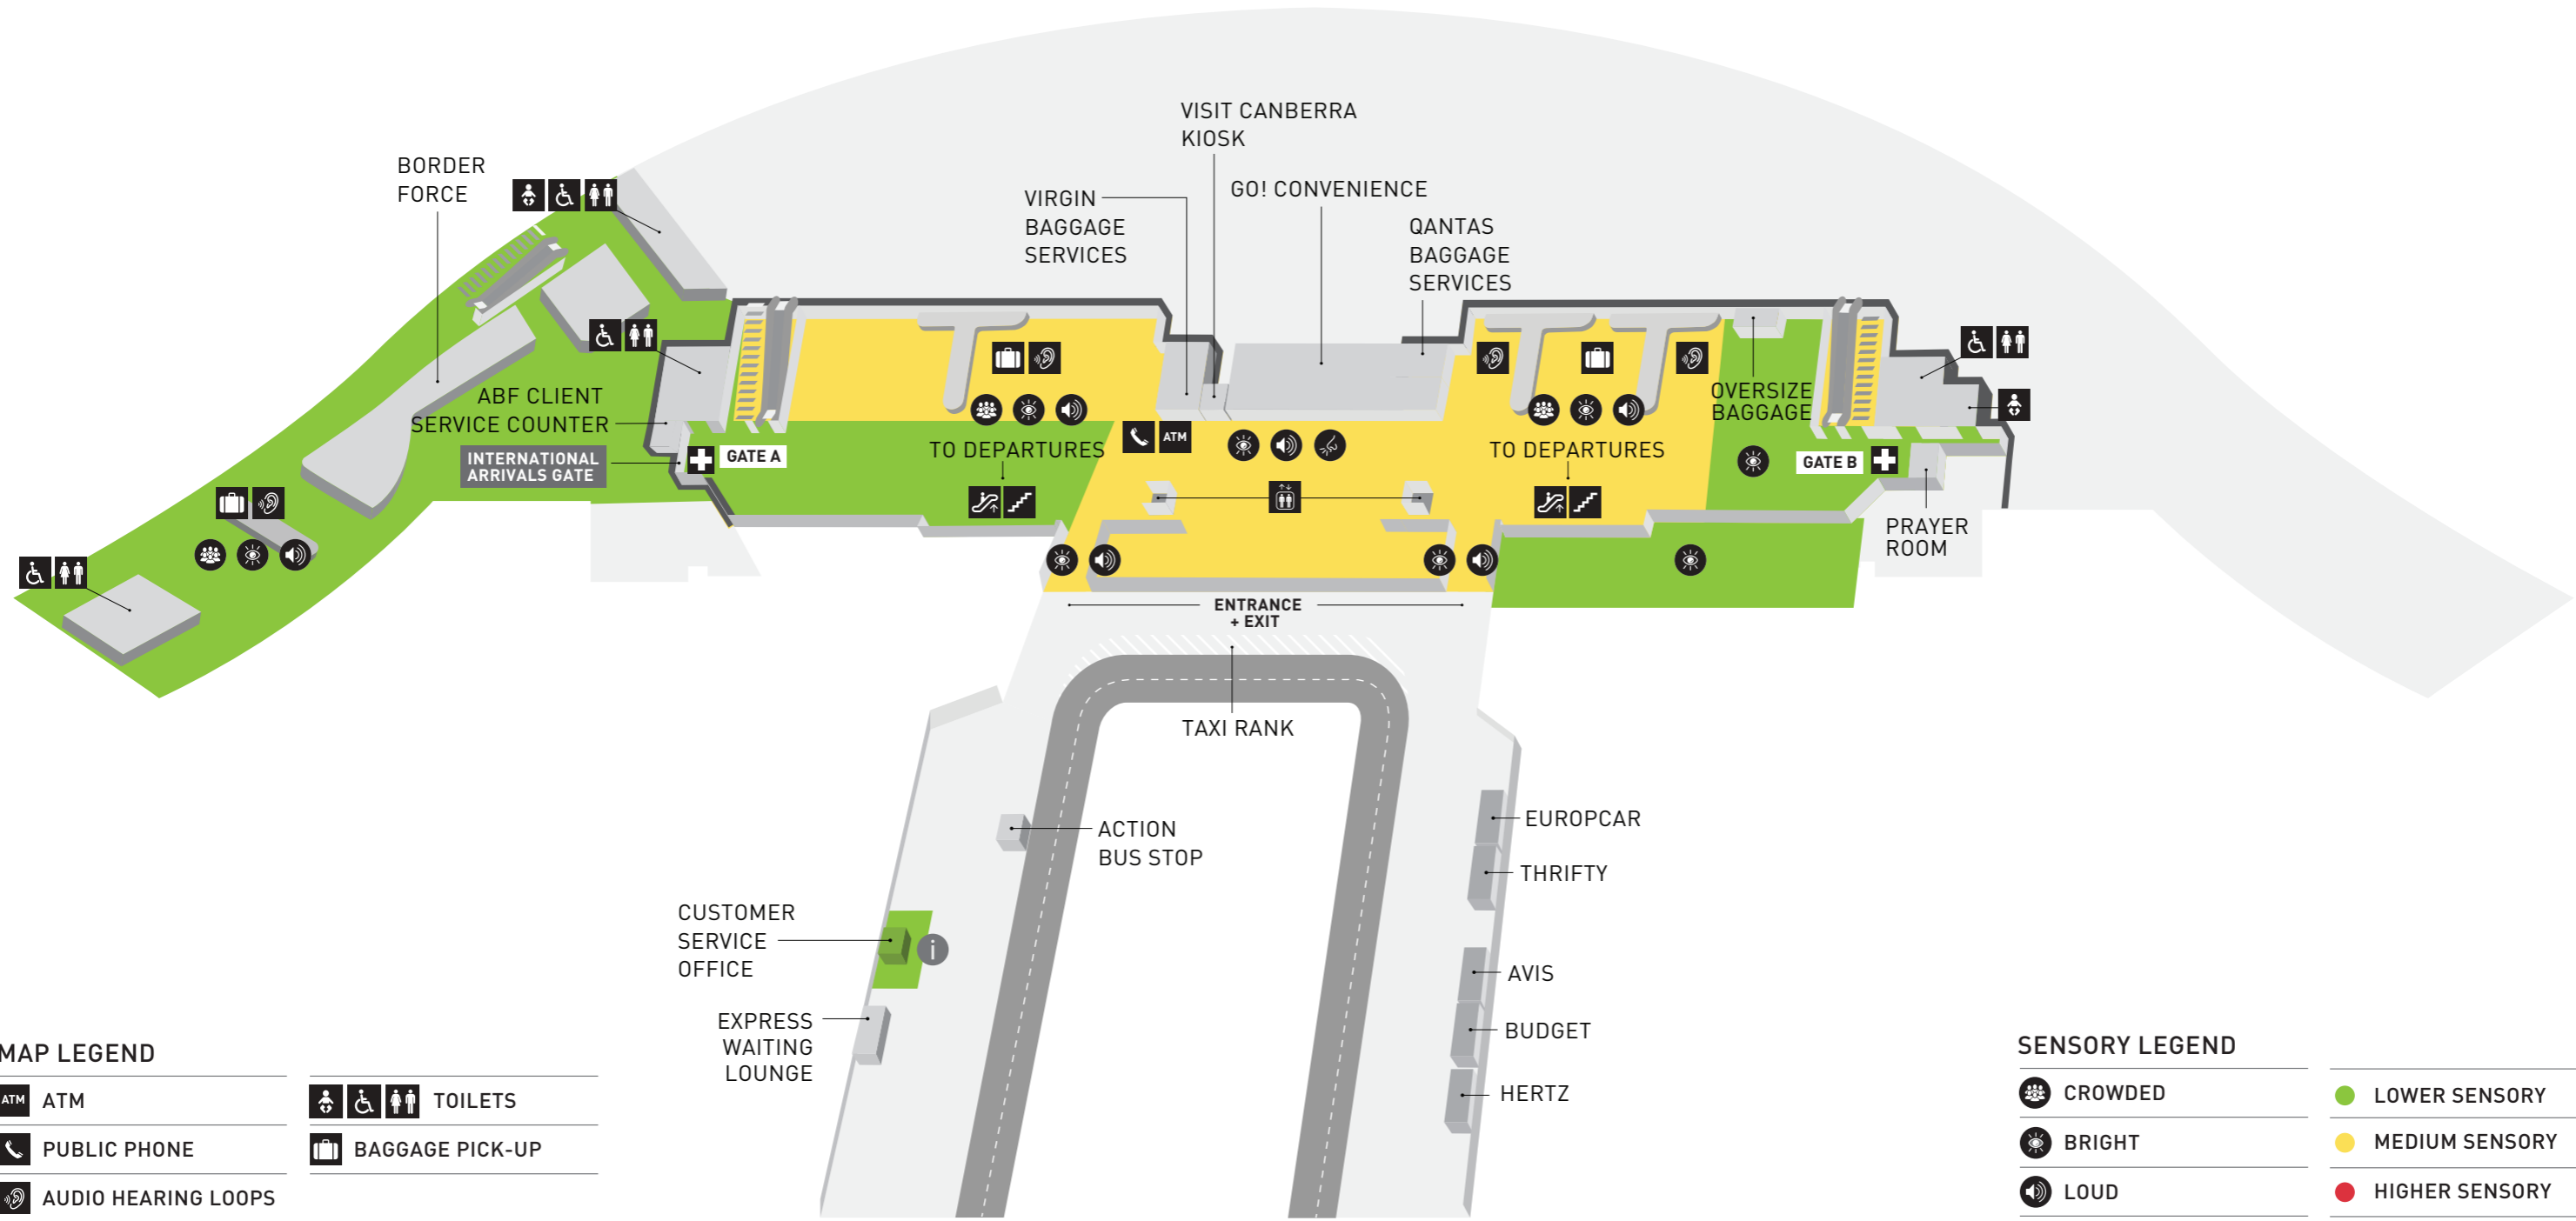

# SENSORY MAP

## ARRIVALS GROUND LEVEL

- MAP LEGEND**
- ATM
  - PUBLIC PHONE
  - AUDIO HEARING LOOPS
  - FIRST AID
  - ESCALATORS
  - ELEVATORS
  - STAIRS

- TOILETS
- BAGGAGE PICK-UP

- SENSORY LEGEND**
- CROWDED
  - BRIGHT
  - LOUD
  - SMELL
  - QUIET ROOM
  - LOWER SENSORY
  - MEDIUM SENSORY
  - HIGHER SENSORY