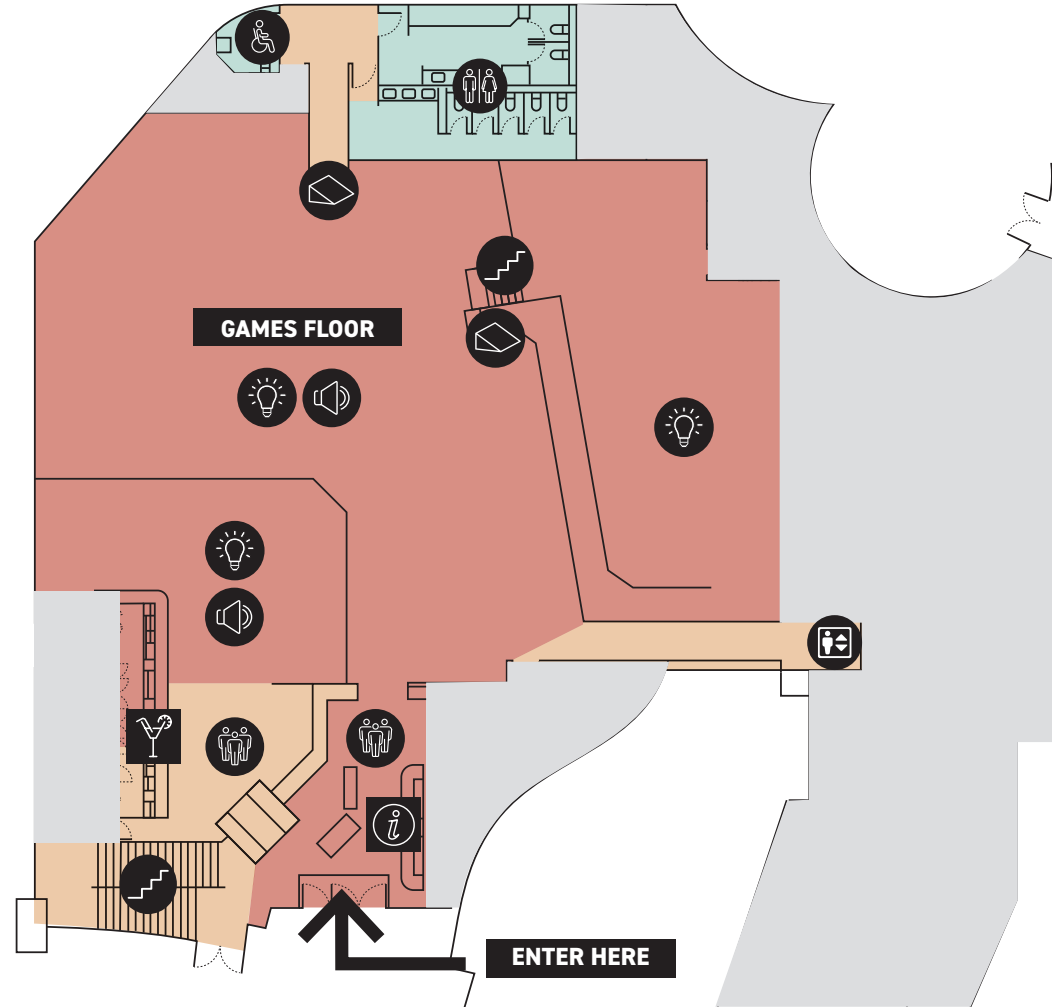

ENTERTAINMENT QUARTER

NOTES:

- THIS WHOLE VENUE IS WHEELCHAIR ACCESSIBLE, HOWEVER IT DOES GET CONGESTED DURING PEAK HOURS
- THIS VENUE IS LOCATED UNDER STRIKE BOWLING

KEY:

NOISE

QUIET SPACE

SMELL

LIGHT

FLASHING LIGHTS

RAMP

STEPS

CROWDED

GENERAL TOILET

SINGLE STALL ACCESSIBLE TOILETS (GENDER NEUTRAL)

LIFT

BAR

RECEPTION

HIGH SENSORY

MEDIUM SENSORY

LOW SENSORY

STAFF ONLY