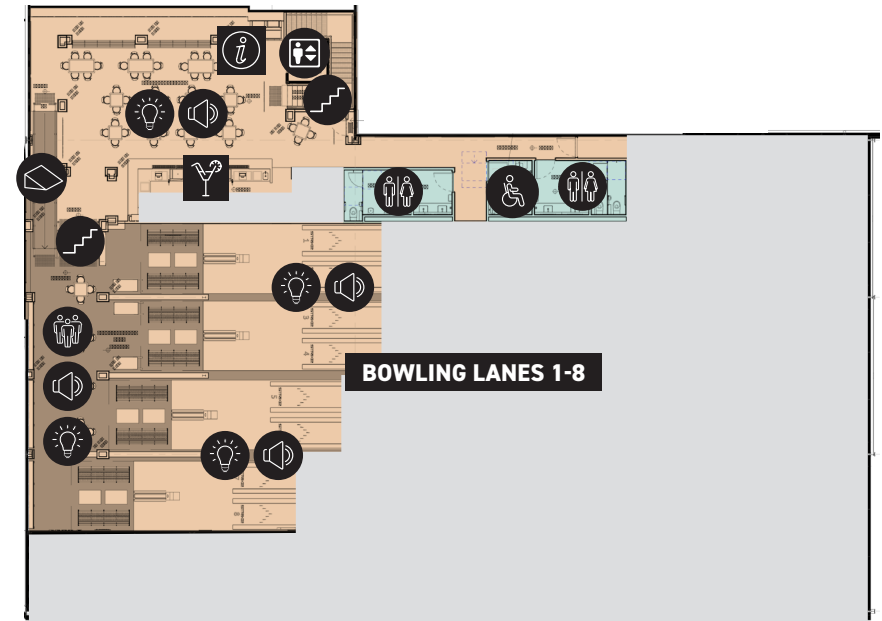

**MAIN LEVEL:
ARCHIE BROTHERS**

**UPSTAIRS:
STRIKE BOWLING**

NOTES:

- ALL AREAS OF THE VENUE HAVE LIFT/RAMP ACCESS
- DODGEMS, XD AND SOME OTHER ARCADE GAMES REQUIRE SOME MOBILITY
- LANES 7 & 8 ARE SLIGHTLY SEPARATE BEST FOR GUESTS WITH SENSORY CONCERNS
- GAMES FLOOR IS VERY HIGH SENSORY IMPACT
- DJS PRESENT ON THE WEEKENDS AND PUBLIC HOLIDAYS; FRIDAY + SATURDAY, 8PM TO 1AM

KEY:

NOISE

QUIET SPACE

SMELL

LIGHT

FLASHING LIGHTS

RAMP

STEPS

CROWDED

GENERAL TOILET

SINGLE STALL ACCESSIBLE TOILETS (GENDER NEUTRAL)

LIFT

BAR

RECEPTION

HIGH SENSORY

MEDIUM SENSORY