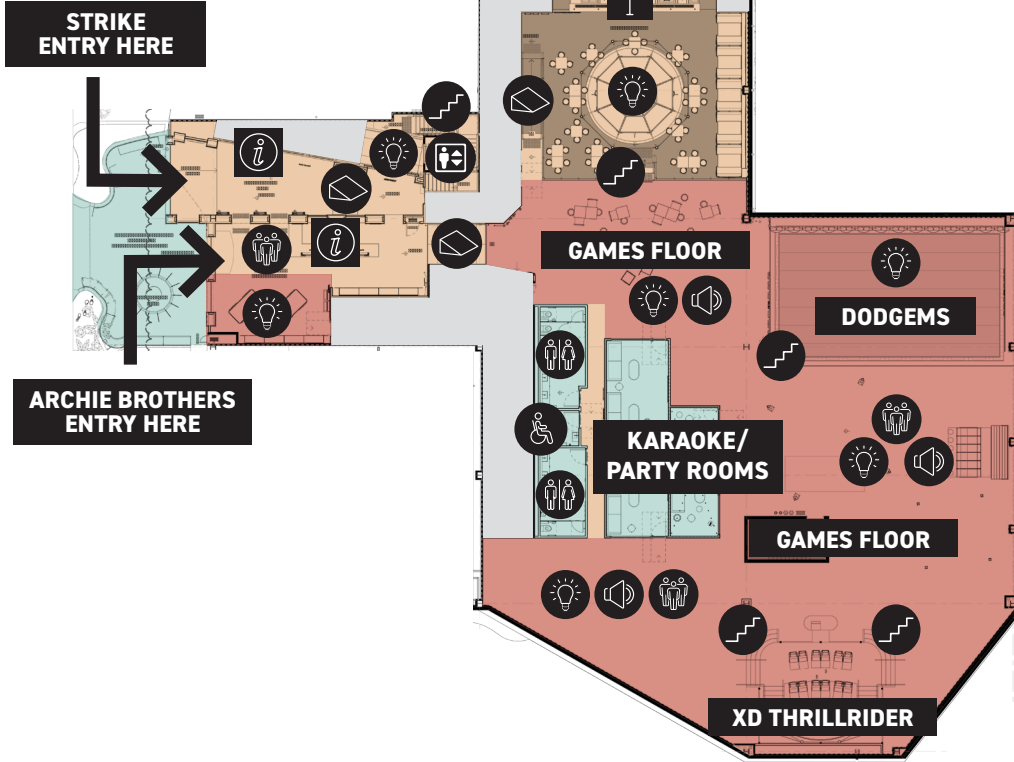

**MAIN LEVEL:
ARCHIE BROTHERS**

**UPSTAIRS:
STRIKE BOWLING**

NOTES:

- ALL AREAS OF THE VENUE HAVE LIFT/RAMP ACCESS
- DODGEMS, XD AND SOME OTHER ARCADE GAMES REQUIRE SOME MOBILITY
- LANES 7 & 8 ARE SLIGHTLY SEPARATE BEST FOR GUESTS WITH SENSORY CONCERNS
- GAMES FLOOR IS VERY HIGH SENSORY IMPACT
- DJS PRESENT ON THE WEEKENDS AND PUBLIC HOLIDAYS; FRIDAY + SATURDAY, 8PM TO 1AM

KEY:

NOISE

QUIET SPACE

SMELL

LIGHT

FLASHING LIGHTS

RAMP

STEPS

CROWDED

GENERAL TOILET

SINGLE STALL ACCESSIBLE TOILETS (GENDER NEUTRAL)

LIFT

BAR

RECEPTION

HIGH SENSORY

MEDIUM SENSORY