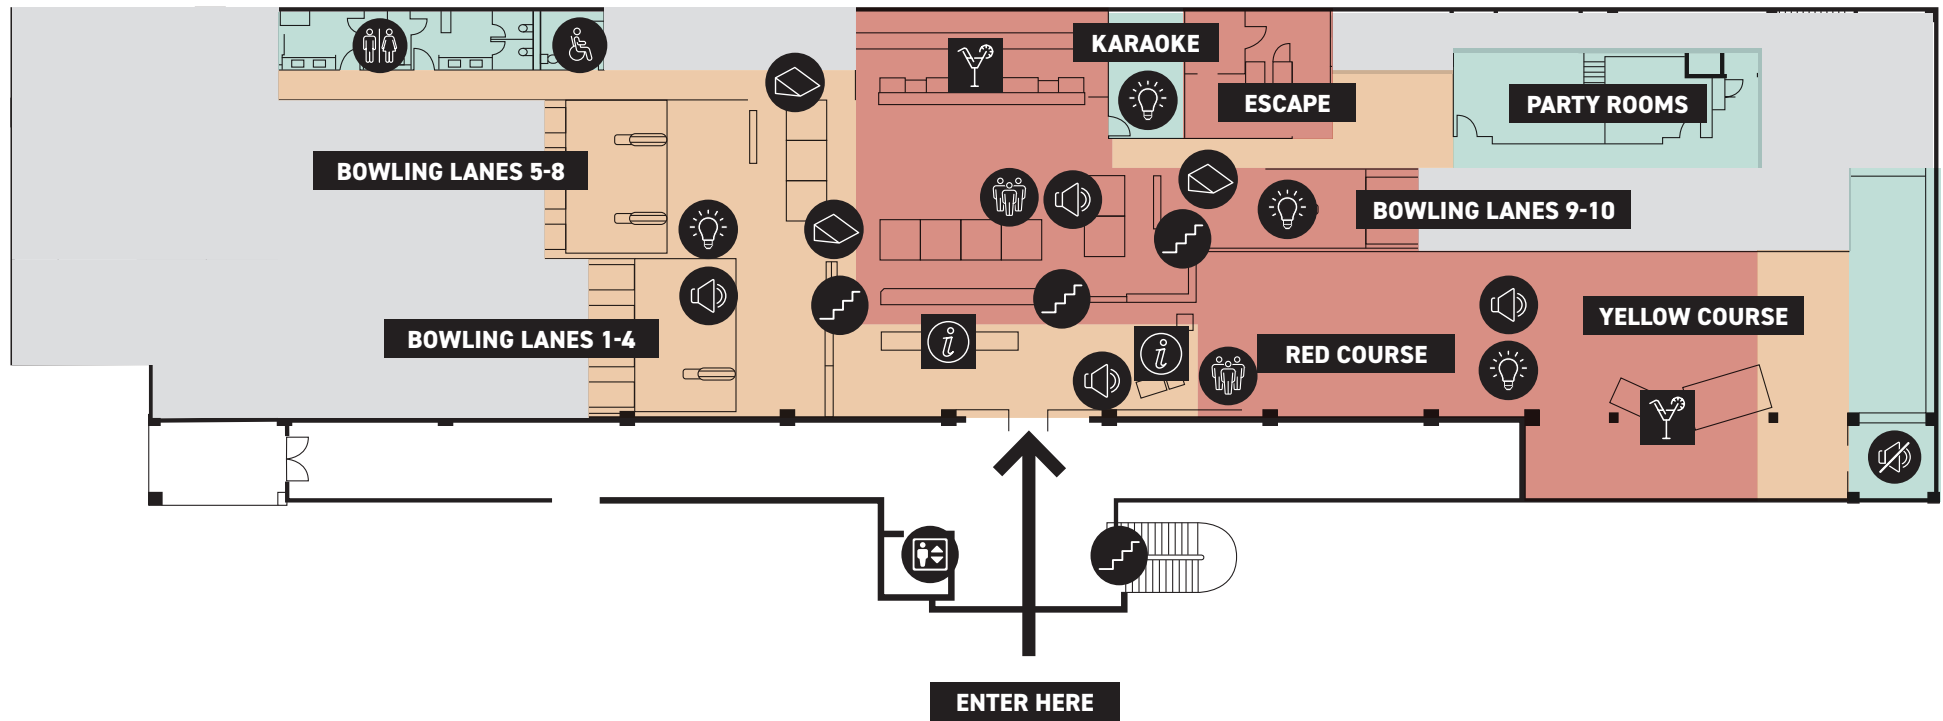

# CASTLE TOWERS

**NOTES:**

- VENUE IS ON LEVEL 4, ACCESS VIA STEPS OR LIFT
- THIS VENUE HAS LOTS OF NATURAL LIGHT (NOTABLY ON LANES 1-4 AND ON COURSES)
- HOLEY MOLEY COURSES ARE VERY NARROW & WOULD BE CHALLENGING IN A WHEELCHAIR

**KEY:**

NOISE	FLASHING LIGHTS	GENERAL TOILET	HIGH SENSORY
QUIET SPACE	RAMP	SINGLE STALL ACCESSIBLE TOILETS (GENDER NEUTRAL)	MEDIUM SENSORY
SMELL	STEPS	LIFT	LOW SENSORY
LIGHT	CROWDED	BAR	STAFF ONLY
		RECEPTION	