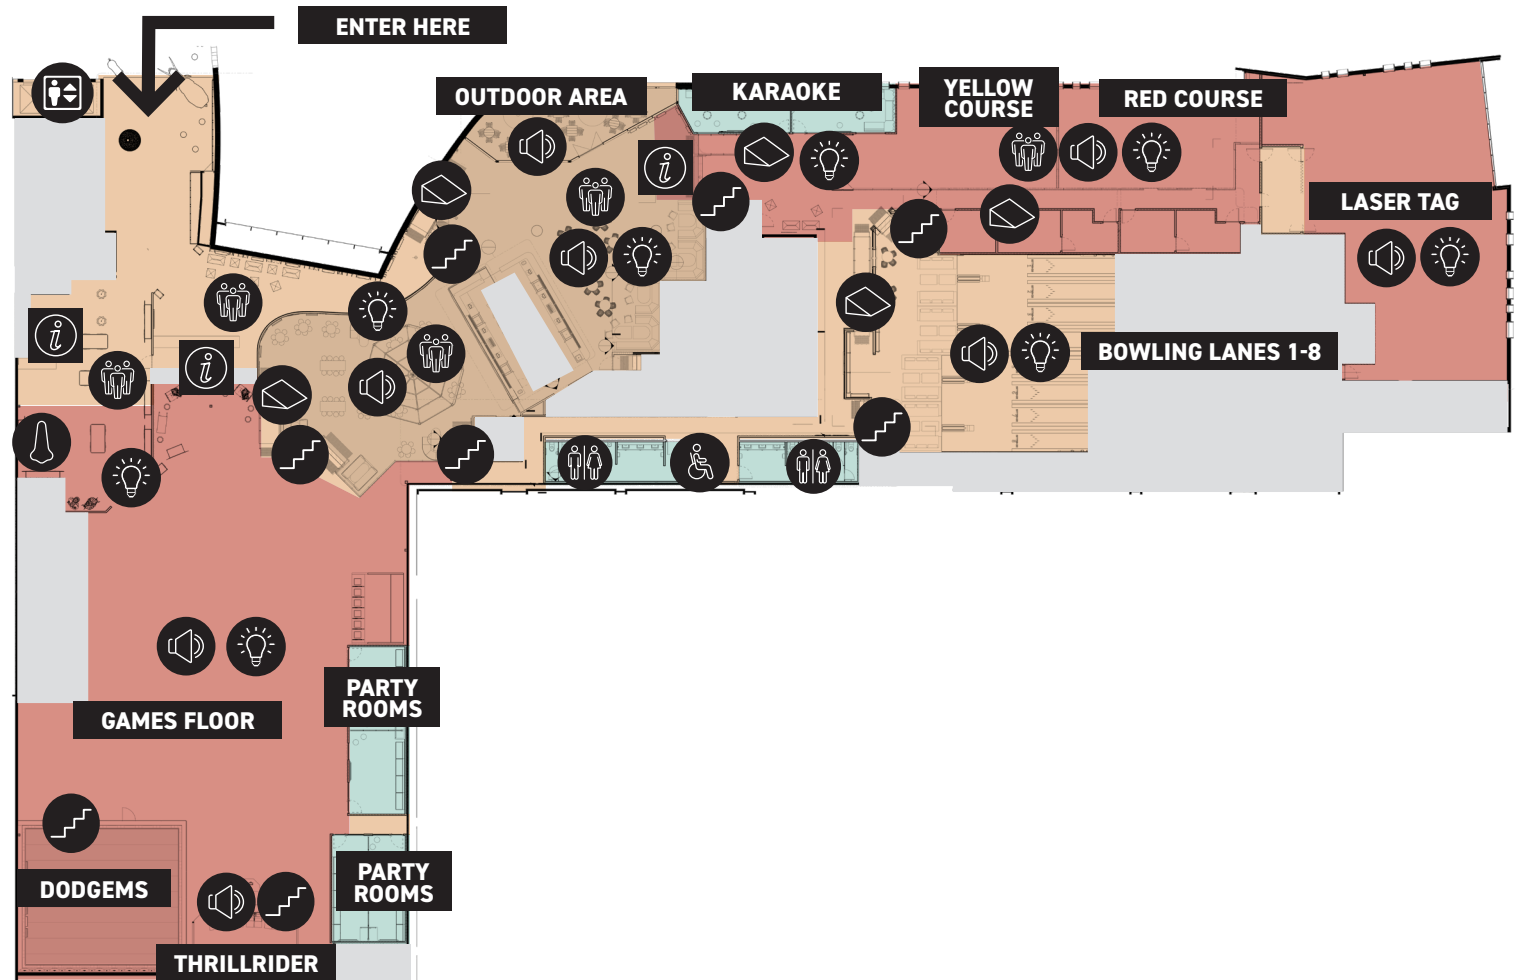

KARRINYUP

NOTES:

- THIS VENUE IS ON THE LEVEL 2 WEST DECK OF THE CENTRE, WITH ESCALATOR & LIFT ACCESS TO THE VENUE ENTRANCE
- THE ARCHIE BROTHERS GAME FLOOR IS VERY HIGH SENSORY AND LOCATED AWAY FROM NATURAL LIGHT. THIS AREA FEATURES FLASHING LIGHTS AND CONSTANT NOISE
- THE BAR AREAS FEATURE NATURAL DAYTIME LIGHT
- BOWLING, ESCAPE ROOMS (SMALLER GROUPS), BAR/ SEATING AREAS AND THE GAMES FLOOR ARE NAVIGABLE WITH MOBILITY AIDES
- DODGEMS, XD THRILL RIDER AND OTHER ACTIVITIES REQUIRE STEPS
- HOLEY MOLEY GOLF COURSE IS NAVIGABLE BUT HOLES HAVE LEDGES AND REQUIRE STEPS
- MUSIC VOLUME INCREASES IN THE EVENING, LOUDEST IS ON THE WEEKENDS
- BEST PARKING IS ON LEVEL 2

KEY:

NOISE	FLASHING LIGHTS	GENERAL TOILET	HIGH SENSORY
QUIET SPACE	RAMP	SINGLE STALL ACCESSIBLE TOILETS (GENDER NEUTRAL)	MEDIUM SENSORY
SMELL	STEPS	LIFT	LOW SENSORY
LIGHT	CROWDED	BAR	STAFF ONLY
		RECEPTION	