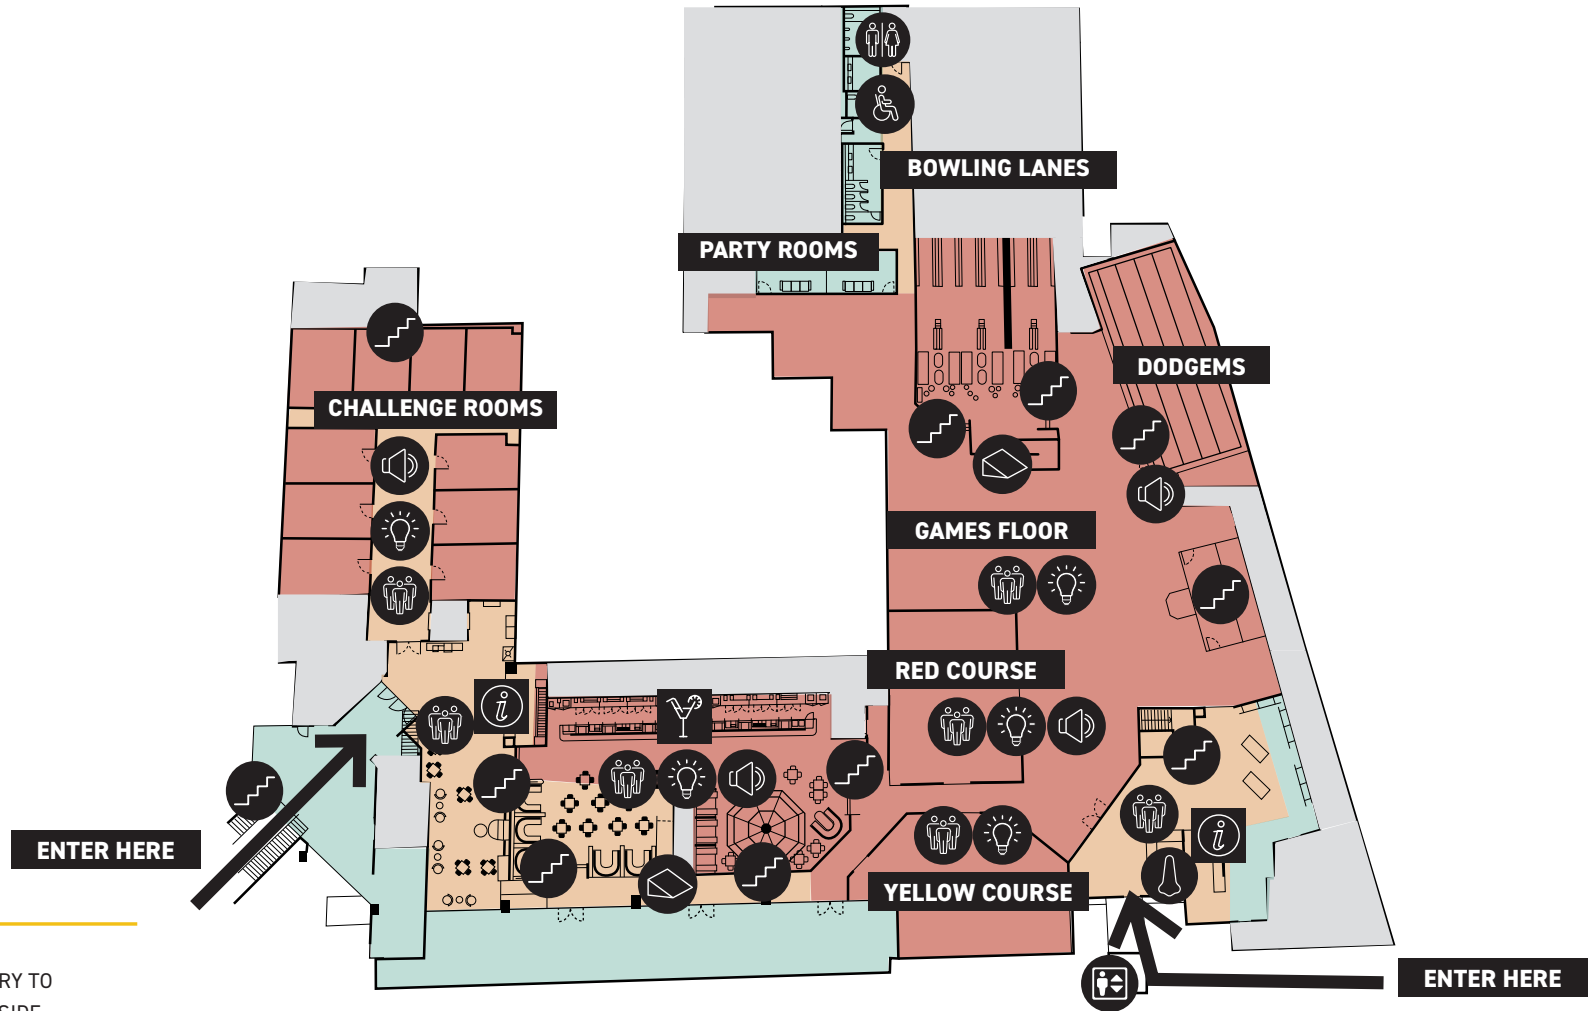

SURFERS PARADISE

NOTES:

- THIS VENUE IS UPSTAIRS, LIFT ENTRY TO ARCHIE BROTHERS/ HOLEY MOLEY SIDE
- THIS VENUE HAS OUTDOOR SPACE & LOTS OF NATURAL LIGHT
- HOLEY MOLEY YELLOW COURSE IS WIDER BUT BOTH WOULD BE CHALLENGING FOR A WHEELCHAIR
- HIJINX CHALLENGE ROOM 806 HAS A STEP-OVER LEDGE, ALL ARE HIGH SENSORY, TIGHT SPACES

KEY:

NOISE	FLASHING LIGHTS	GENERAL TOILET	HIGH SENSORY
QUIET SPACE	RAMP	SINGLE STALL ACCESSIBLE TOILETS (GENDER NEUTRAL)	MEDIUM SENSORY
SMELL	STEPS	LIFT	LOW SENSORY
LIGHT	CROWDED	BAR	STAFF ONLY
		RECEPTION	