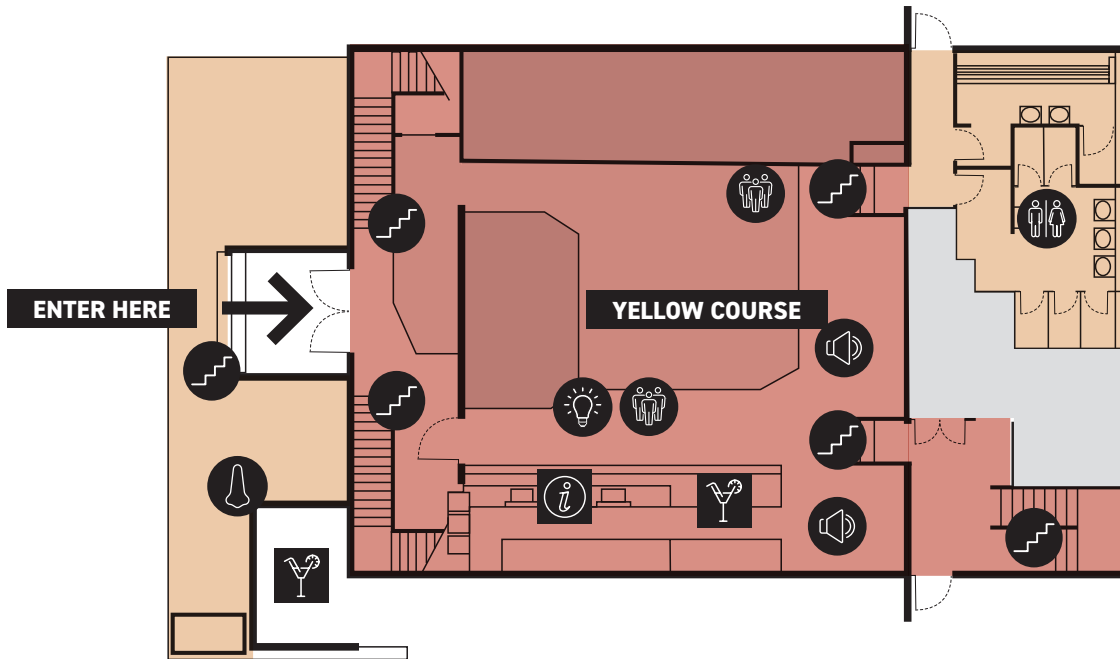

## GROUND FLOOR

## LEVEL 1

### KEY:

NOISE

QUIET SPACE

SMELL

LIGHT

FLASHING LIGHTS

RAMP

STEPS

CROWDED

GENERAL TOILET

SINGLE STALL ACCESSIBLE TOILETS (GENDER NEUTRAL)

LIFT

BAR

RECEPTION

HIGH SENSORY

MEDIUM SENSORY