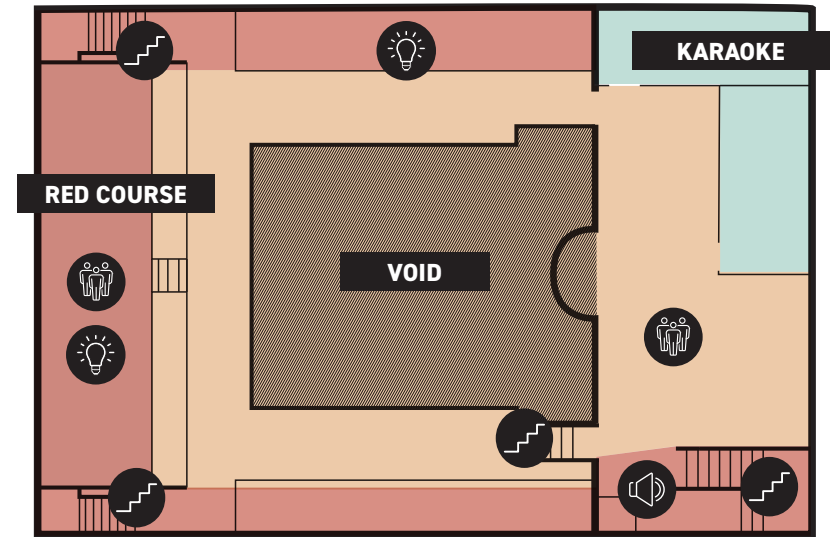

## GROUND FLOOR

## LEVEL 1

### NOTES:

- THIS VENUE IS **NOT** WHEELCHAIR ACCESSIBLE
- MUSIC VOLUME INCREASES AT 5PM
- UPSTAIRS IS SLIGHTLY QUIETER
- POTENTIALLY CHALLENGING AT PEAK TIMES DUE TO CROWDING + HIGH SENSORY AREA
- PLEASE SPEAK TO RECEPTION TO ACCESS THE SINGLE STALL, GENDER NEUTRAL TOILETS

### KEY:

NOISE

QUIET SPACE

SMELL

LIGHT

FLASHING LIGHTS

RAMP

STEPS