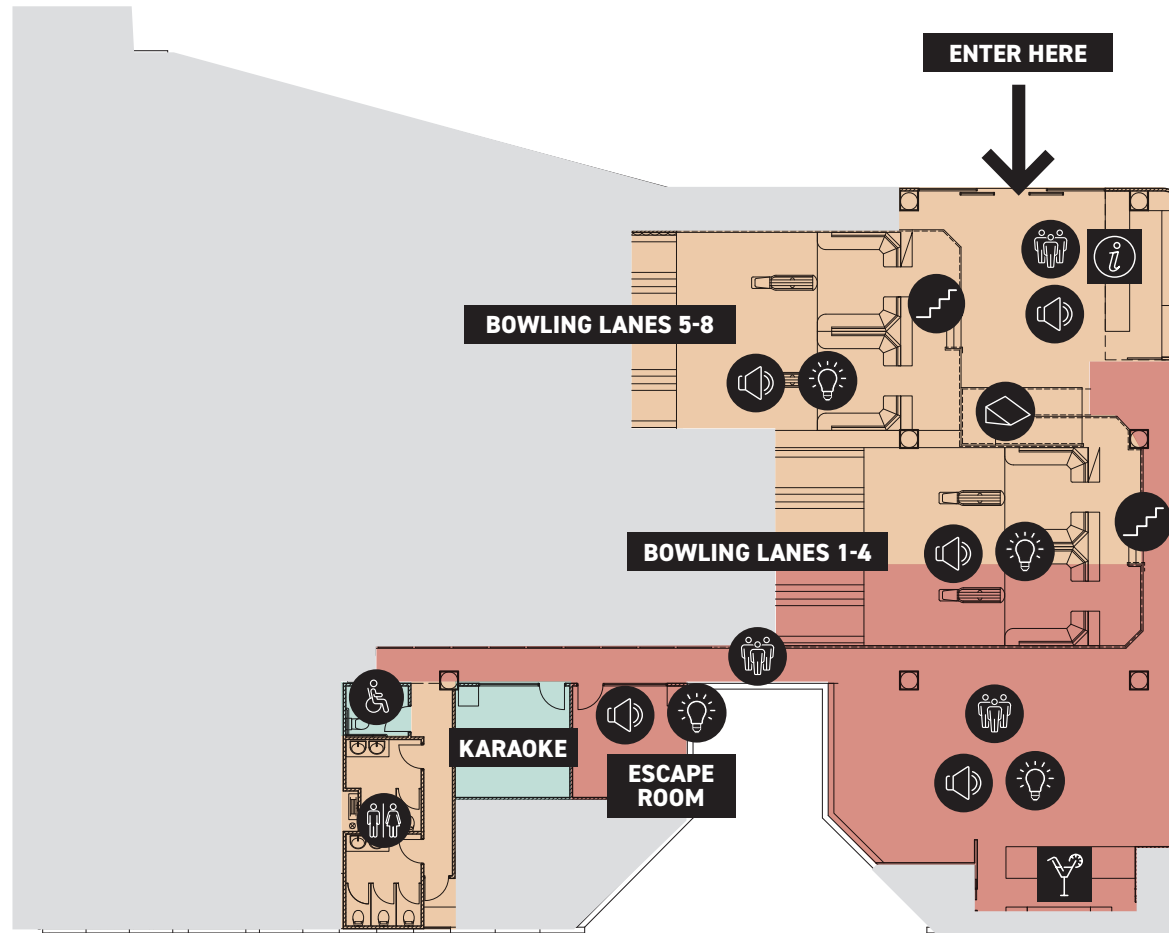

GLEN WAVERLEY (CCW)

NOTES:

- THIS VENUE IS SMALL AND GETS CROWDED AT PEAK TIMES
- LANES 1-4 ARE ACCESSIBLE VIA RAMP
- ESCAPE ROOM IS TOO TIGHT TO NAVIGATE COMFORTABLY WITH MOBILITY AIDES

KEY:

NOISE	FLASHING LIGHTS	GENERAL TOILET	HIGH SENSORY
QUIET SPACE	RAMP	SINGLE STALL ACCESSIBLE TOILETS (GENDER NEUTRAL)	MEDIUM SENSORY
SMELL	STEPS	LIFT	LOW SENSORY
LIGHT	CROWDED	BAR	STAFF ONLY
		RECEPTION	