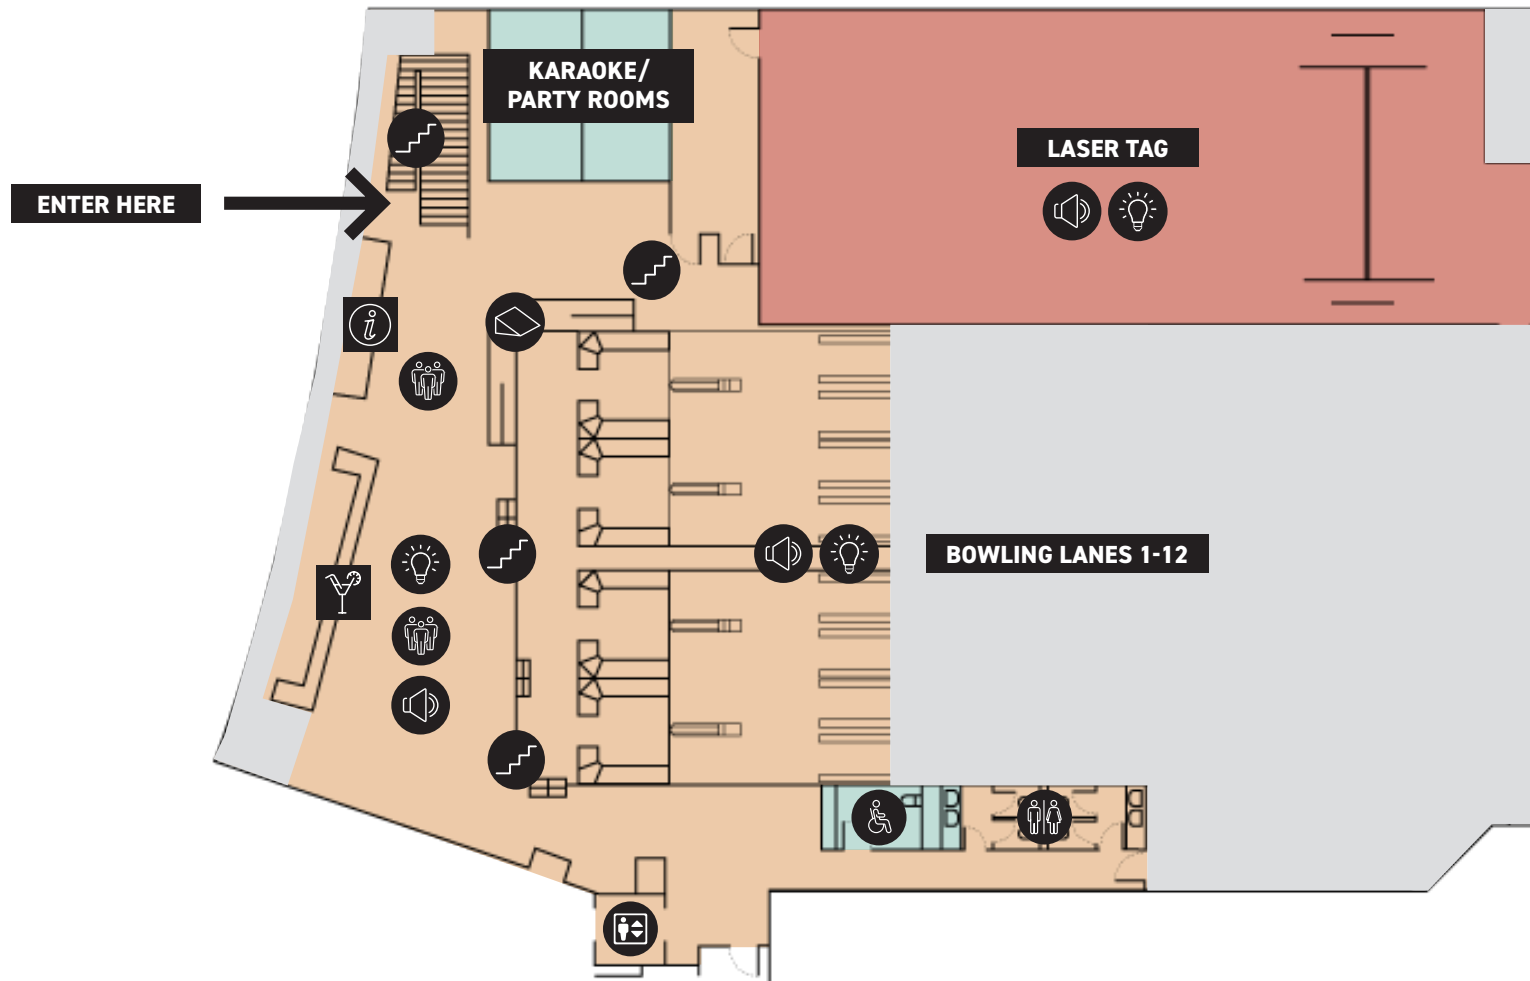

# ENTERTAINMENT QUARTER

**NOTES:**

- THIS VENUE IS ON LEVEL 1 WITH AN IN-VENUE LIFT
- IT IS A WIDE AND OPEN VENUE, ALL ACCESSIBLE IN A WHEELCHAIR
- VOLUME IN VENUE INCREASES WITH TRAFFIC. THE LOUDEST VOLUME IS ON FRIDAY AND SATURDAY EVENINGS

**KEY:**

NOISE	FLASHING LIGHTS	GENERAL TOILET	HIGH SENSORY
QUIET SPACE	RAMP	SINGLE STALL ACCESSIBLE TOILETS (GENDER NEUTRAL)	MEDIUM SENSORY
SMELL	STEPS	LIFT	LOW SENSORY
LIGHT	CROWDED	BAR	STAFF ONLY
		RECEPTION	