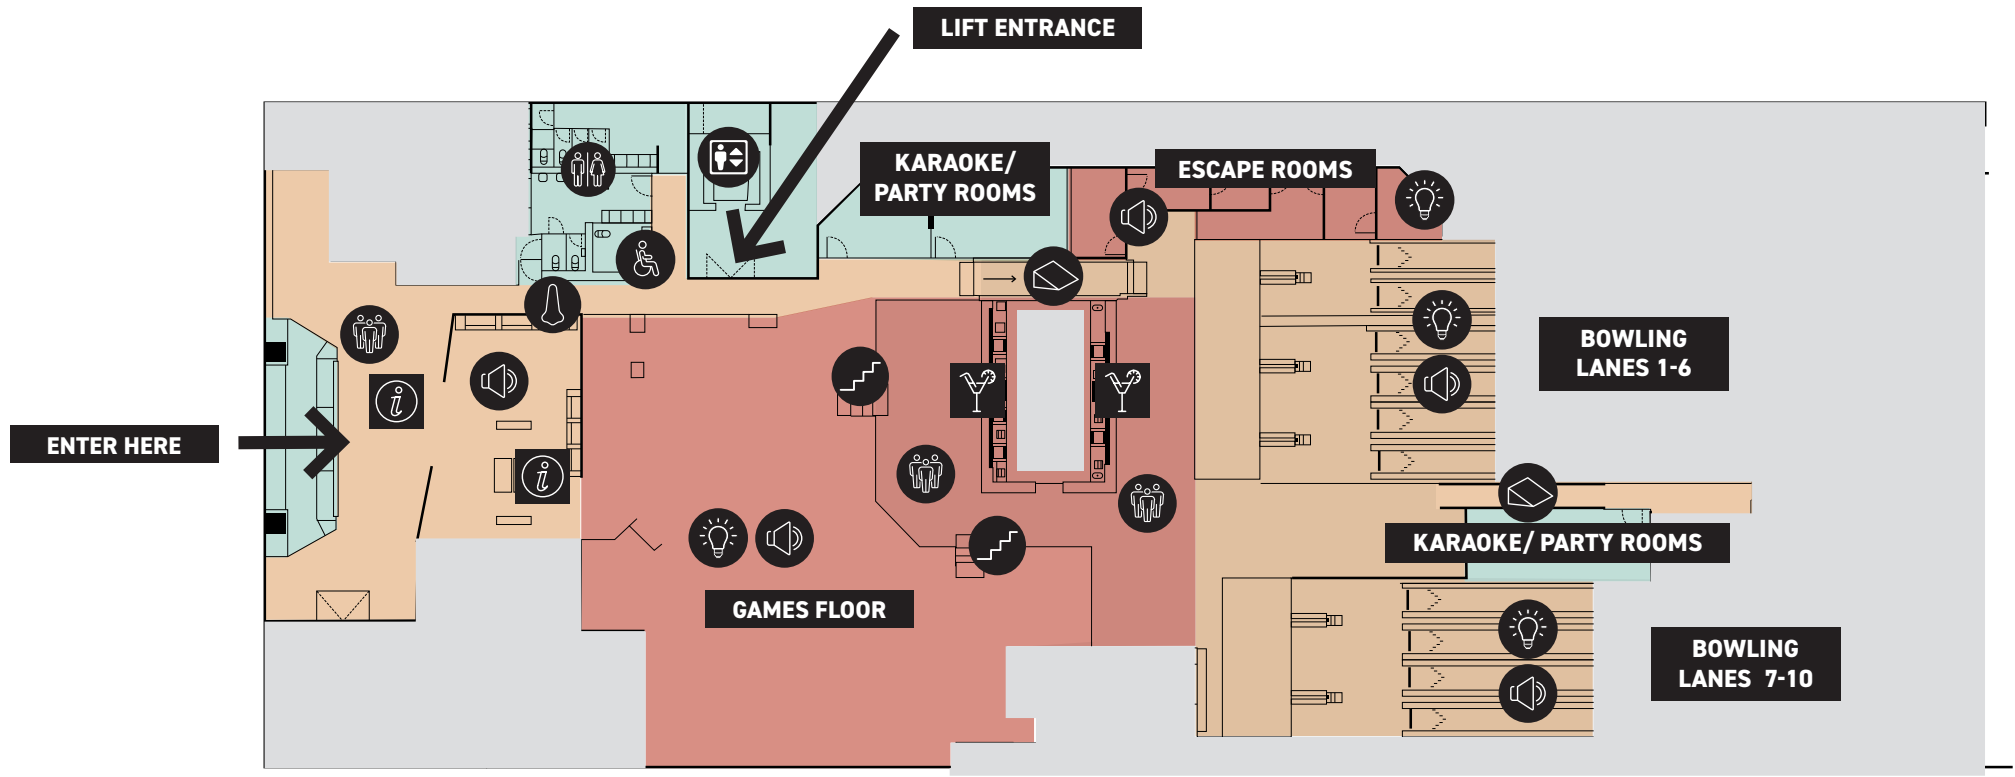

FORREST CHASE

NOTES:

- THIS VENUE IS LOCATED ON LEVEL 1 OF THE CENTRE
- LIFT ACCESS REQUIRES A KEY, CONTACT RECEPTION FOR US
- STEP-FREE ACCESS TO ALL VENUE AREAS
- ESCAPE ROOMS REQUIRE SMALLER GROUPS TO ACCOMMODATE MOBILITY AIDES
- MUSIC VOLUME INCREASES AT 5PM, THEN AGAIN AT 8PM DAILY
- GET IN TOUCH TO ARRANGE QUIETER BOWLING AT NON-PEAK TIMES
- LANES 7-10 ARE SEPARATED, MOST SENSORY-MODERATE
- DJ ON FRIDAY AND SATURDAY NIGHTS
- GAME FLOOR IS VERY HIGH-SENSORY WITH BRIGHT AND FLASHING LIGHTS & SOUNDS

KEY:

	NOISE		FLASHING LIGHTS		GENERAL TOILET		HIGH SENSORY
	QUIET SPACE		RAMP		SINGLE STALL ACCESSIBLE TOILETS (GENDER NEUTRAL)		MEDIUM SENSORY
	SMELL		STEPS		LIFT		LOW SENSORY
	LIGHT		CROWDED		BAR		STAFF ONLY
					RECEPTION		