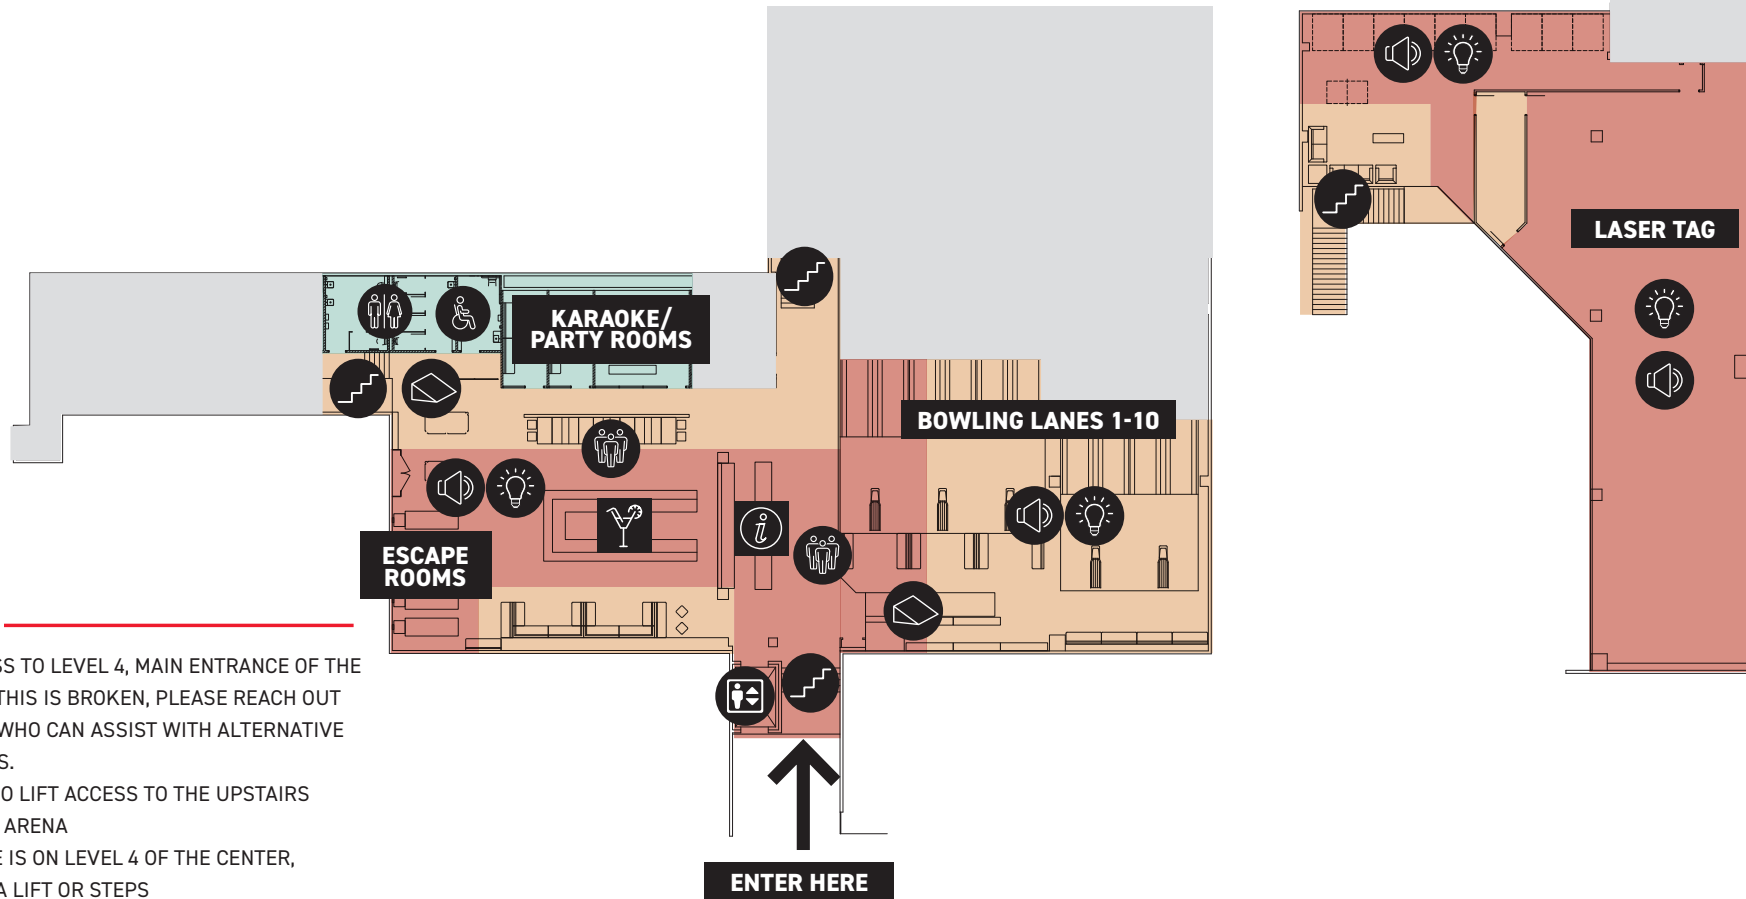

LEVEL 4

UPSTAIRS (LEVEL 5)

**NOTES:**

- LIFT ACCESS TO LEVEL 4, MAIN ENTRANCE OF THE VENUE. IF THIS IS BROKEN, PLEASE REACH OUT TO VENUE WHO CAN ASSIST WITH ALTERNATIVE DIRECTIONS.
- THERE IS NO LIFT ACCESS TO THE UPSTAIRS LASER TAG ARENA
- THE VENUE IS ON LEVEL 4 OF THE CENTER, ACCESS VIA LIFT OR STEPS
- MORE LOWER LIGHTING IN THIS VENUE, WITH LESS FLASHING LIGHTS USED
- SPEAK TO RECEPTION IF YOU NEED ACCESS TO A SENSORY SAFE SPACE TO COOL-OFF
- SOUND SYSTEMS HAS 3 VOLUME SETTINGS, HIGHER PEAK TIMES
- ESCAPE ROOMS ARE SENSORY CHALLENGING.
- FORENSIC ESCAPE ROOM IS THE ONLY ROOM LARGE ENOUGH FOR WHEELCHAIR ACCESS

**KEY:**

NOISE	FLASHING LIGHTS	GENERAL TOILET	HIGH SENSORY
QUIET SPACE	RAMP	SINGLE STALL ACCESSIBLE TOILETS (GENDER NEUTRAL)	MEDIUM SENSORY
SMELL	STEPS	LIFT	LOW SENSORY
LIGHT	CROWDED	BAR	STAFF ONLY
		RECEPTION	