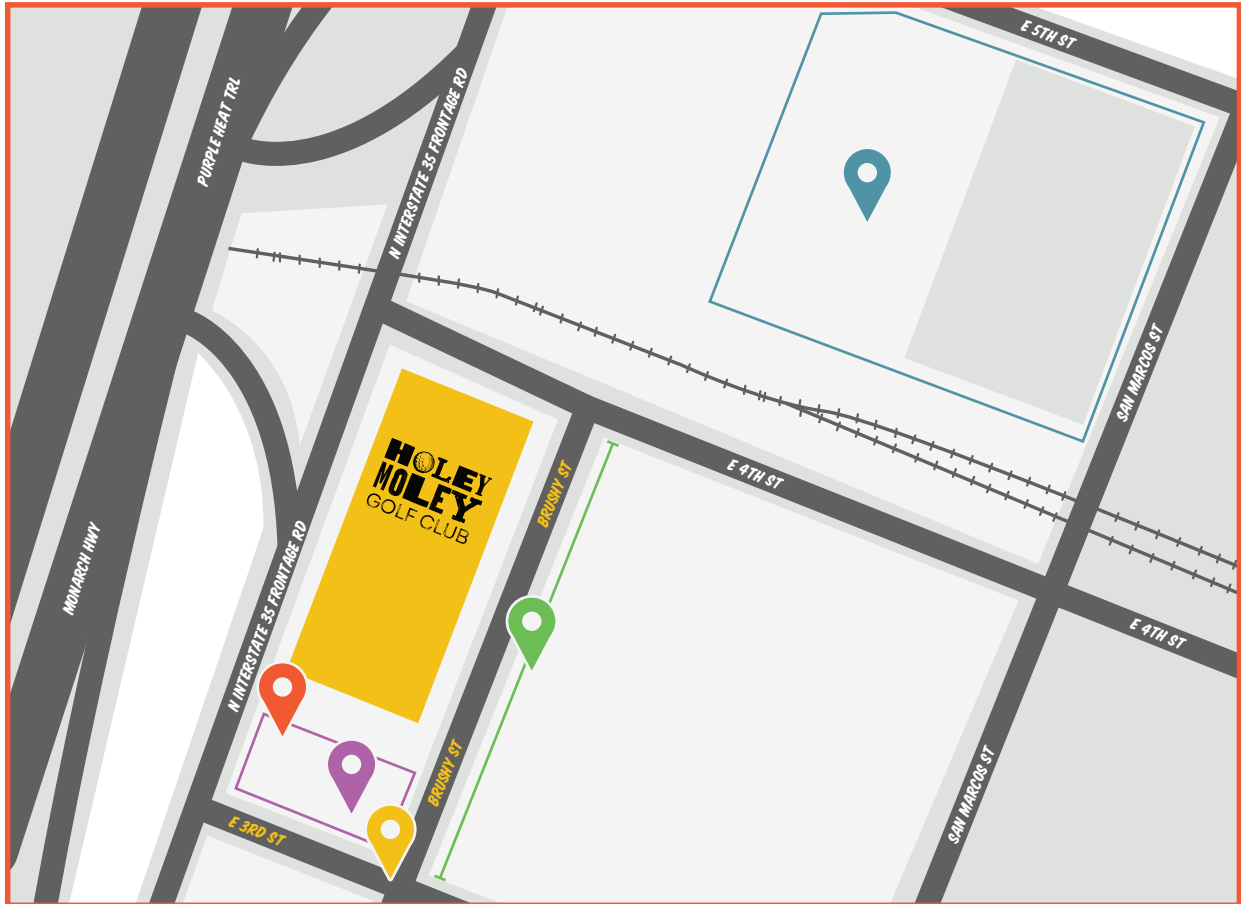

# AUSTIN PARKING

 **Target Carpark**  
Enter from San Marcos st  
(small fee may occur)

 **Holey Moley Parking Space**  
(limited spaces available, not reservable)

 **Bike Racks**

 **Bus parking**

 **Please Note:** Surrounding streets are available for parking however, these require permits