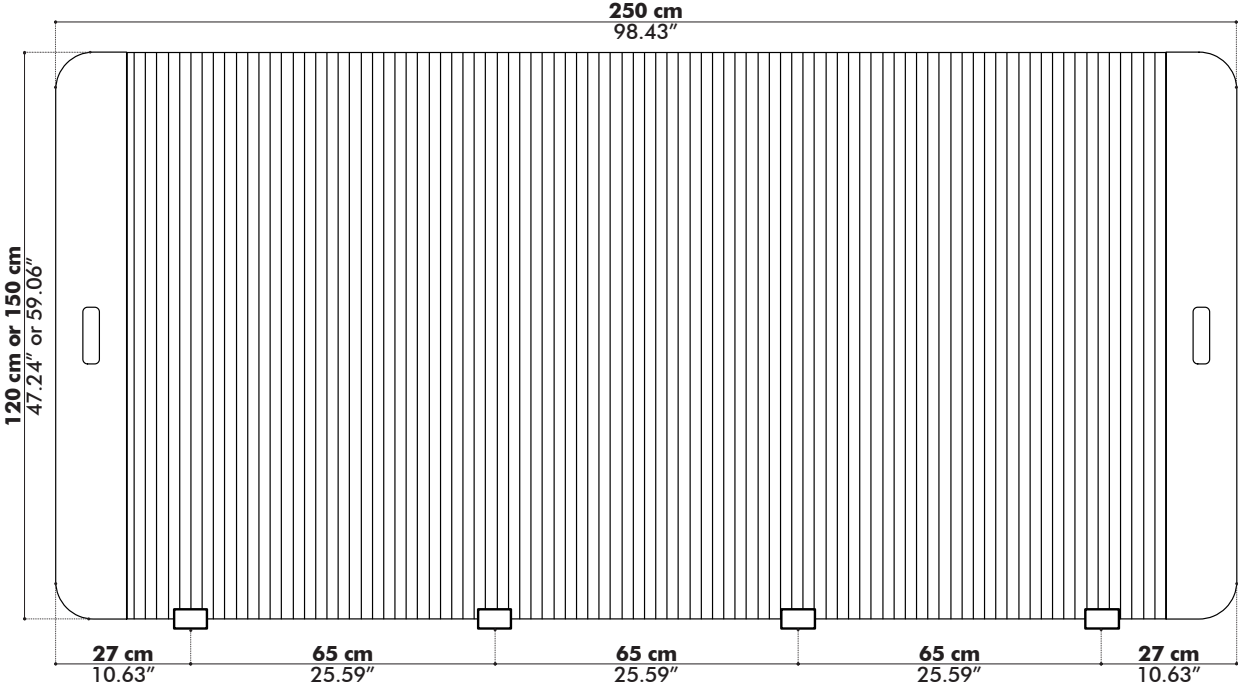

Dimensions

Acoustics

BuzziTwist

Equivalent sound absorption area in m² per object

Hz	Aeq/m ²
125	4.85
250	3.51
500	6.69
1000	8.14
2000	6.39
4000	6.15