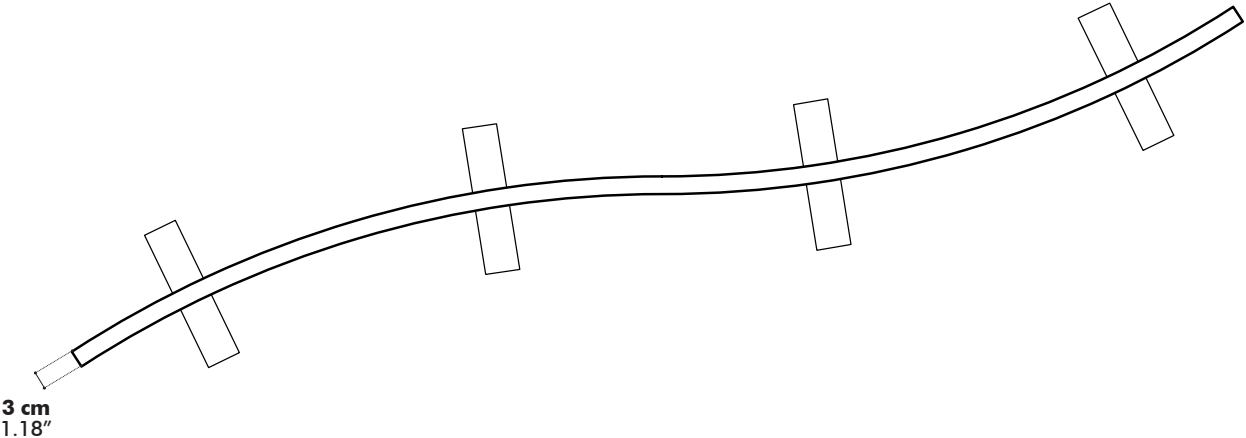

Dimensions

Acoustics

BuzziTwist

Equivalent sound absorption area in m² per object

Hz	Aeq/m ²
125	4.85
250	3.51
500	6.69
1000	8.14
2000	6.39
4000	6.15