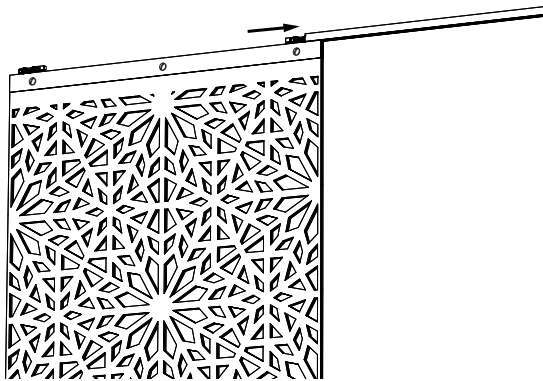

Always combine a rail with a mounting system:

Ceiling or wall mounted

Ceiling Suspended

Profile: black (RAL9005) or white (RAL9010)