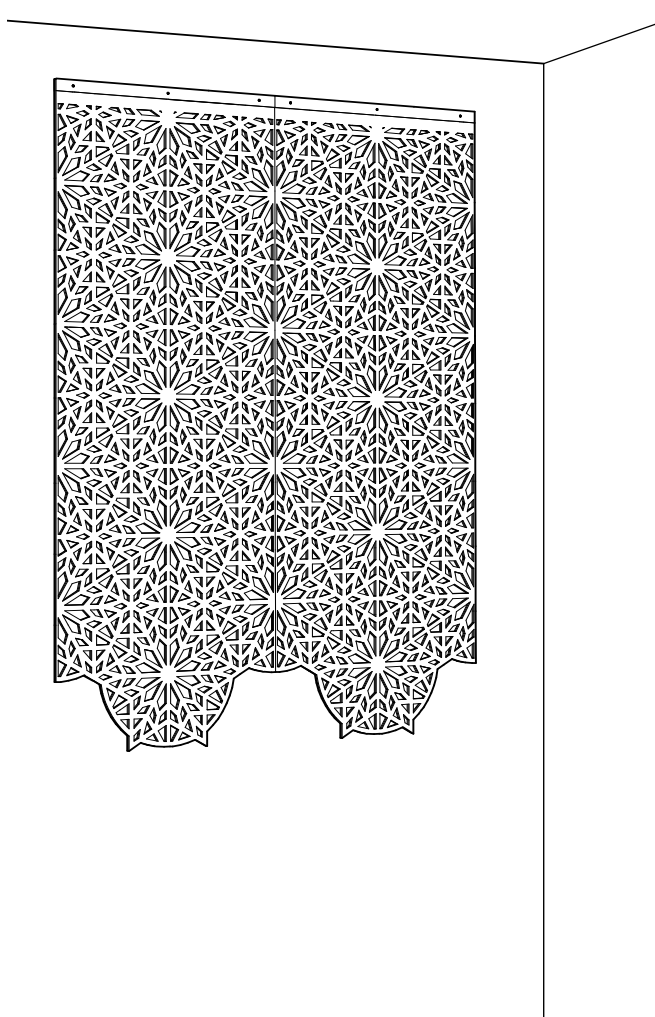

BuzziFalls Ceiling Mounted

BuzziFalls Ceiling Mounted > 1

Profile black or white

BuzziFalls Wall Mounted

BuzziFalls Wall Mounted >1

Profile black or white

3 screws 4x60 mm per set

3 cover caps per set, black or white, depending on color of profile