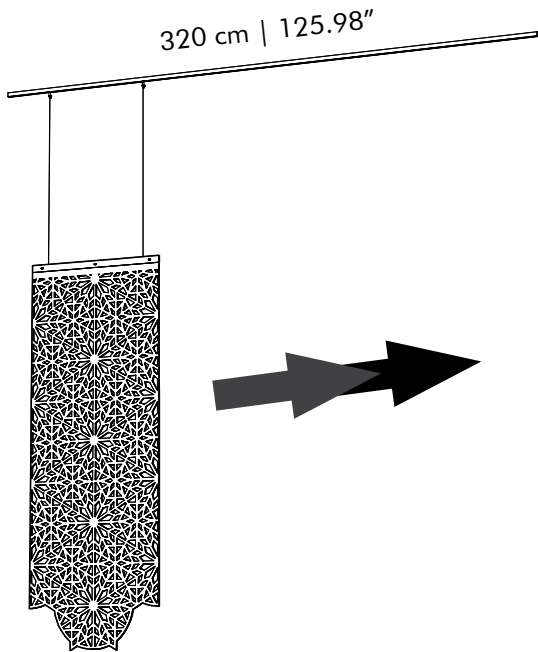

Rail for 1 fall includes 2 gliders