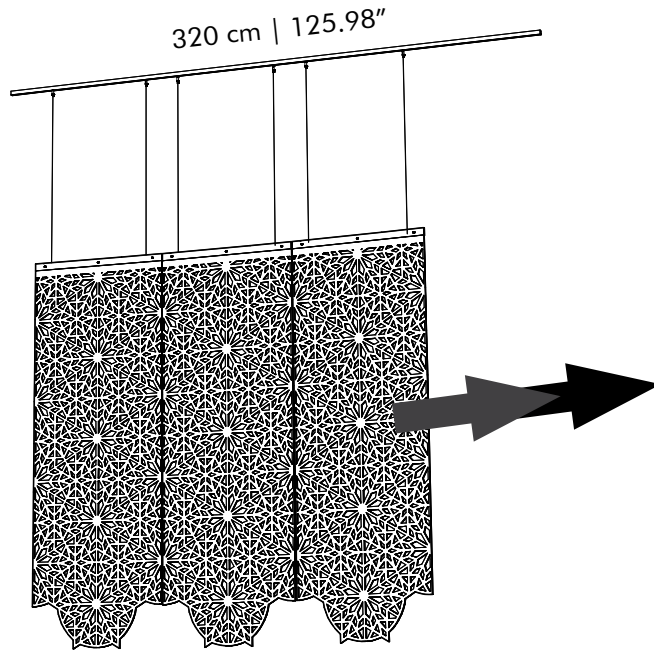

2 Falls on 1 rail: 1 rail + 2 sets of gliders

Rail for 1 fall includes 2 gliders

Rail for 2 fall includes 4 gliders

3 Falls on 1 rail: 1 rail + 3 set of gliders

Not possible for BuzziFalls with Width 120 cm | 47.24

Dimensions

Falls Felt Width 80 cm | 31.50"

Metal Profile

500 gr | 1.10 lbs

Falls Felt 120 cm | 47.24"

Metal Profile

750 gr | 1.65 lbs

Alu Rail