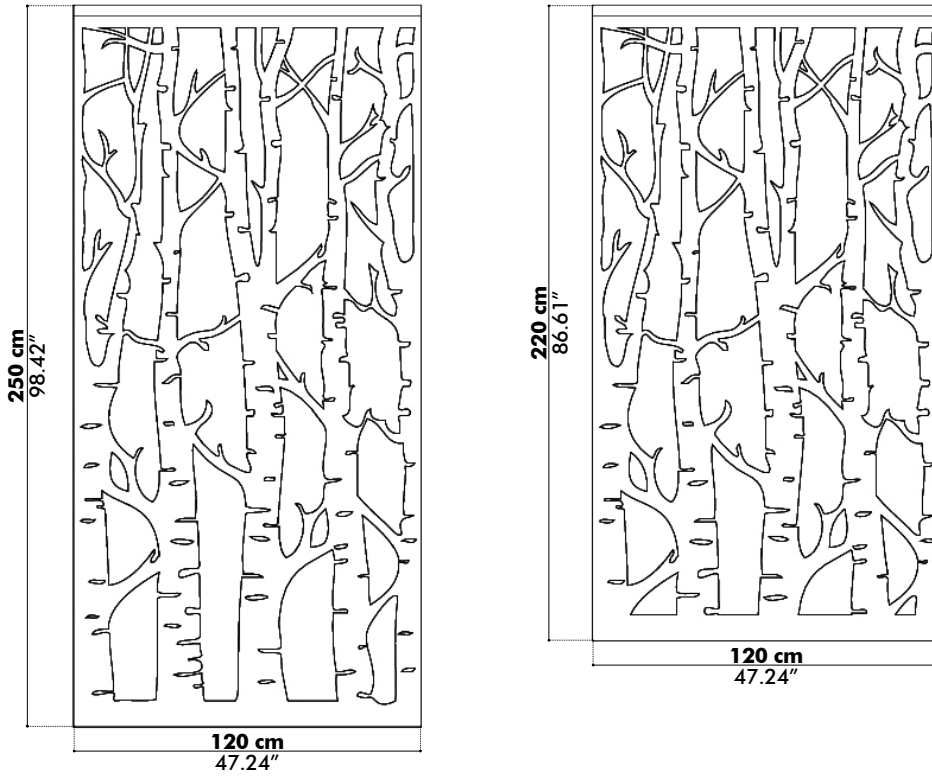

Dimensions

Falls Felt Width 80 cm | 31.50"

Metal Profile

500 gr | 1.10 lbs

Falls Felt 120 cm | 47.24"

Metal Profile

750 gr | 1.65 lbs

Alu Rail

Acoustics

BuzziFalls width 80 cm | 31.50"

Equivalent sound absorption area in m² per object

Hz	Alhambra Aeq/m ²	Birch Aeq/m ²	Plain Aeq/m ²	Rain Aeq/m ²
125	0.00	0.00	0.04	0.1
250	0.10	0.20	0.20	0.41
500	0.30	0.40	0.76	0.85
1000	0.80	0.90	1.92	1.45
2000	1.40	1.40	3.12	2.18
4000	1.80	1.90	3.64	2.51