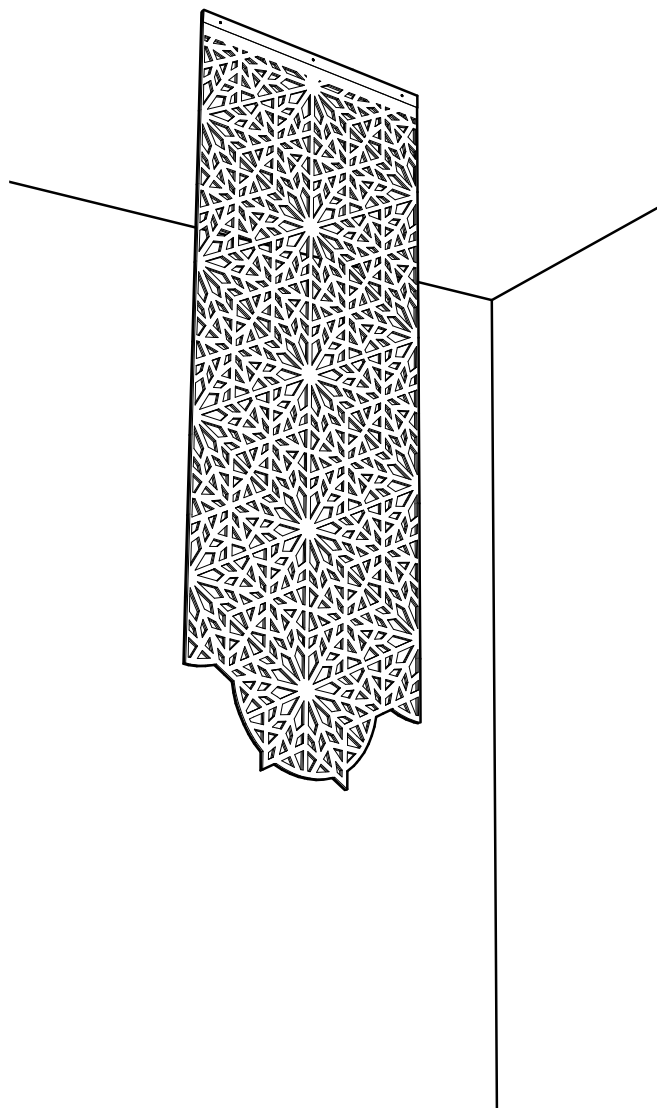

BuzziFalls Ceiling Mounted

BuzziFalls Ceiling Mounted > 1

Profile black or white