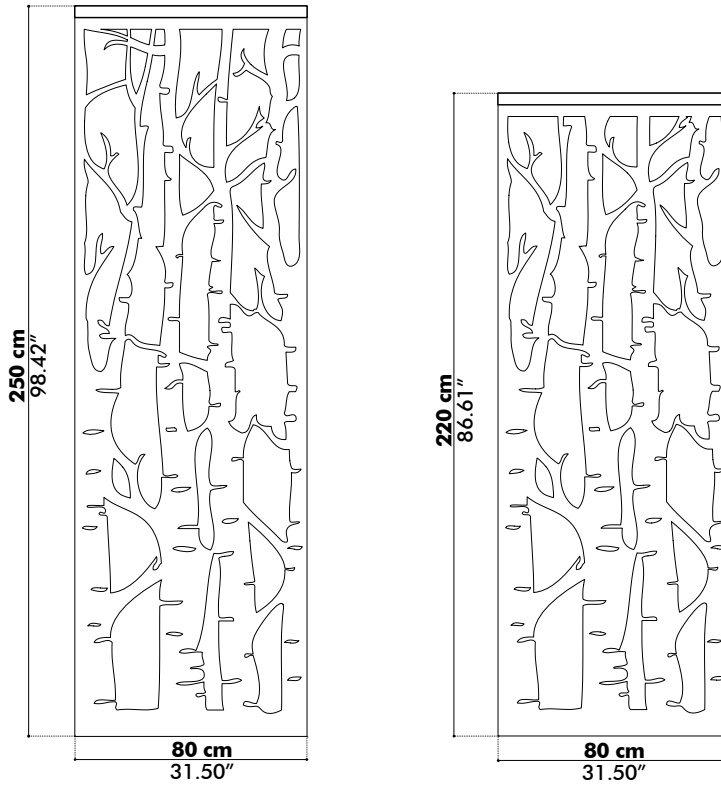

Dimensions

Falls Felt Width 80 cm | 31.50"

Metal Profile

500 gr | 1.10 lbs

Falls Felt 120 cm | 47.24"

Metal Profile

750 gr | 1.65 lbs

Alu Rail