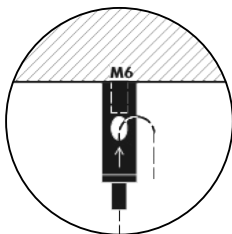

Profile black or white

2 cables per set, incl. fastner
(stair bolts M6)

Black or alu colored cable
L 200 or 500 cm, Ø 1,5 mm
L 78.74" or 196.85", Ø 0.06"