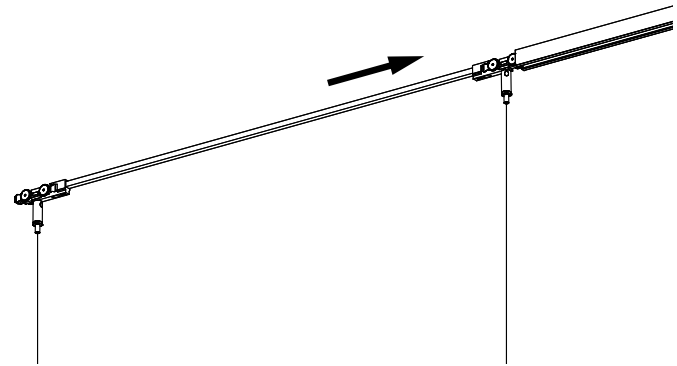

3 Falls on 1 rail: 1 rail + 3 set of gliders

Not possible for BuzziFalls with Width 120 cm | 47.24

Rail for 1 fall includes 6 gliders

1 rail for extension (no gliders included)

The rail can be extended by buying a rail for extension
Black or white, length 320 cm | 125.98\"/>

Always combine a rail with a mounting system:

Ceiling or wall mounted

Ceiling Suspended

Profile: black (RAL9005) or white (RAL9010)

Profile: black (RAL9005) or white (RAL9010)

Endcap

Plastic endcaps (black or white) are included (not included for the rail for extension).