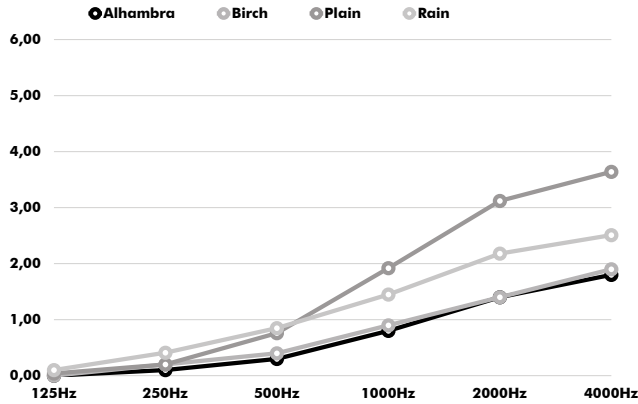

Acoustics

BuzziFalls width 80 cm | 31.50"

Equivalent sound absorption area in m² per object

Hz	Alhambra Aeq/m²	Birch Aeq/m²	Plain Aeq/m²	Rain Aeq/m²
125	0.00	0.00	0.04	0.1
250	0.10	0.20	0.20	0.41
500	0.30	0.40	0.76	0.85
1000	0.80	0.90	1.92	1.45
2000	1.40	1.40	3.12	2.18
4000	1.80	1.90	3.64	2.51