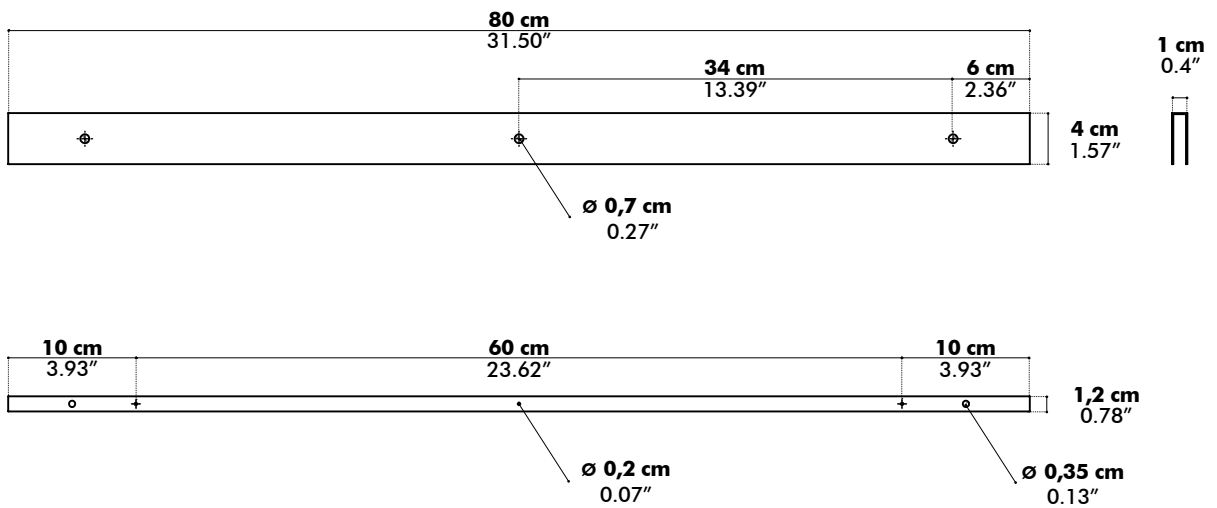

Dimensions

Falls Felt Width 80 cm | 31.50"

Metal Profile

500 gr | 1.10 lbs

Falls Felt 120 cm | 47.24"

Metal Profile

750 gr | 1.65 lbs

Alu Rail