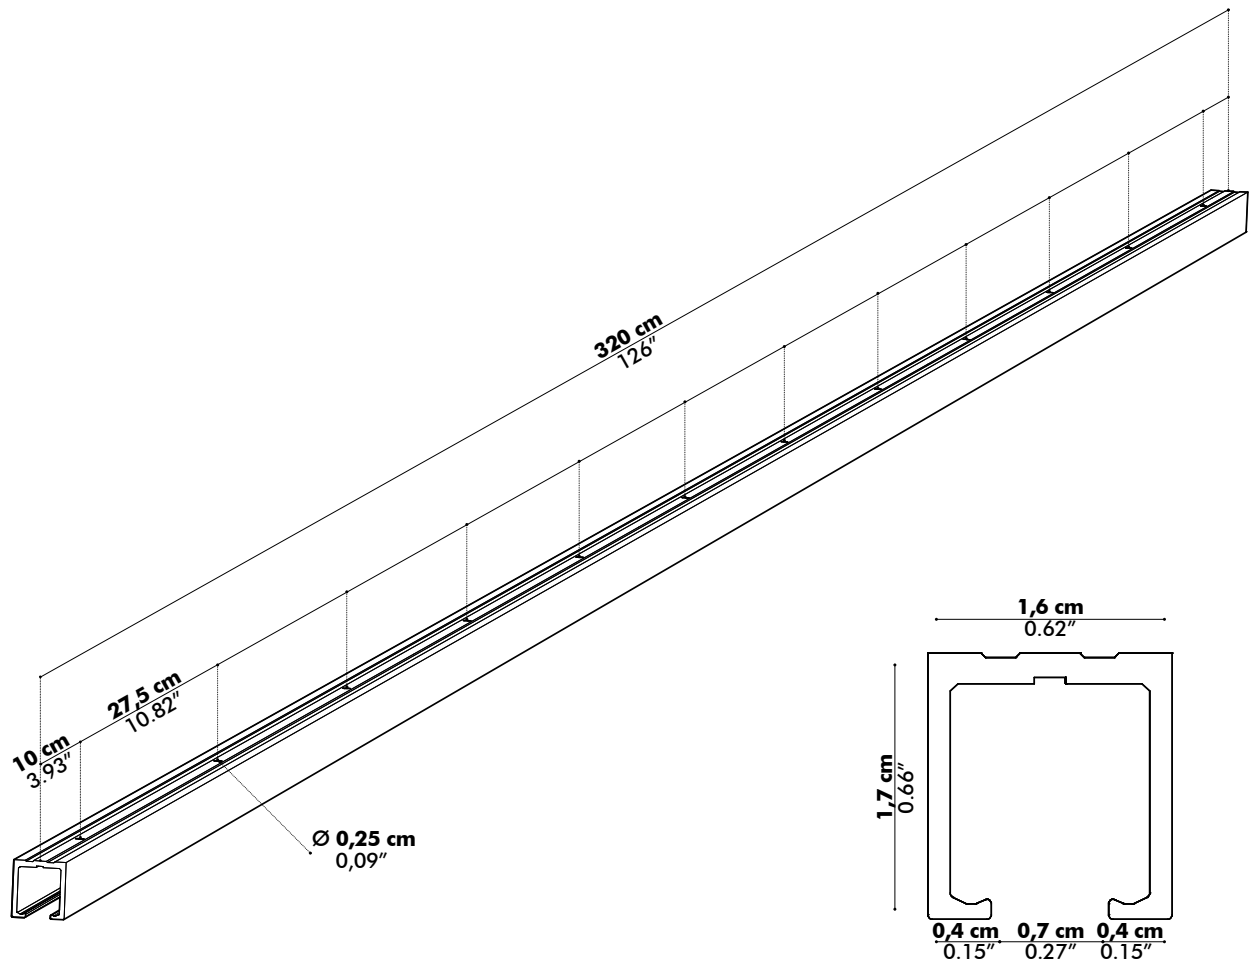

Dimensions

Falls Felt Width 80 cm | 31.50"

Metal Profile

500 gr | 1.10 lbs

Falls Felt 120 cm | 47.24"

Metal Profile

750 gr | 1.65 lbs

Alu Rail