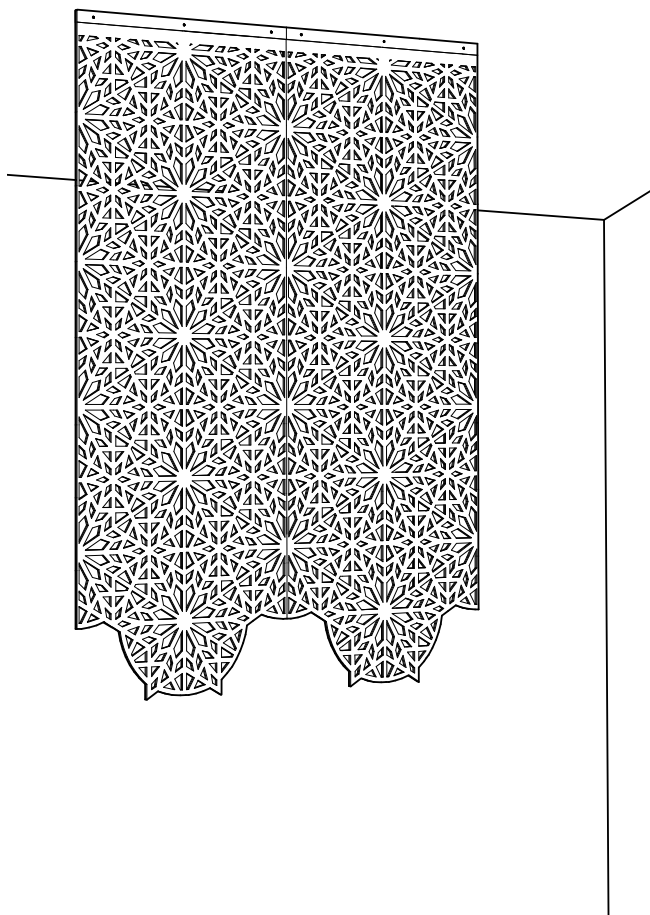

BuzziFalls Ceiling Mounted

BuzziFalls Ceiling Mounted > 1

Profile black or white