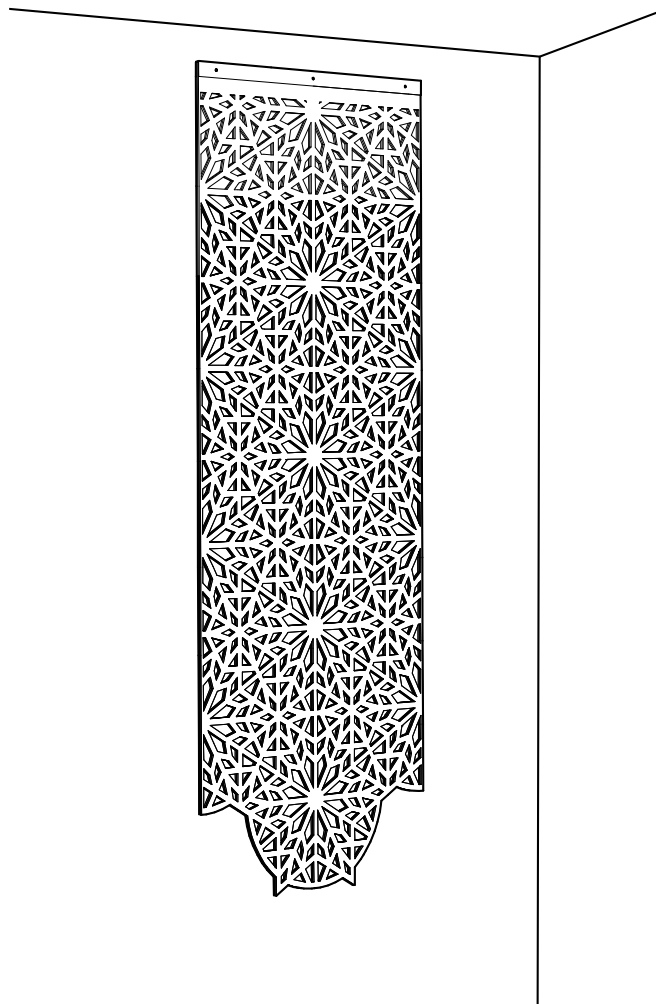

BuzziFalls Ceiling Mounted

BuzziFalls Ceiling Mounted > 1

Profile black or white

BuzziFalls Wall Mounted

BuzziFalls Wall Mounted >1

Profile black or white

3 screws 4x60 mm per set

3 cover caps per set, black or white, depending on color of profile