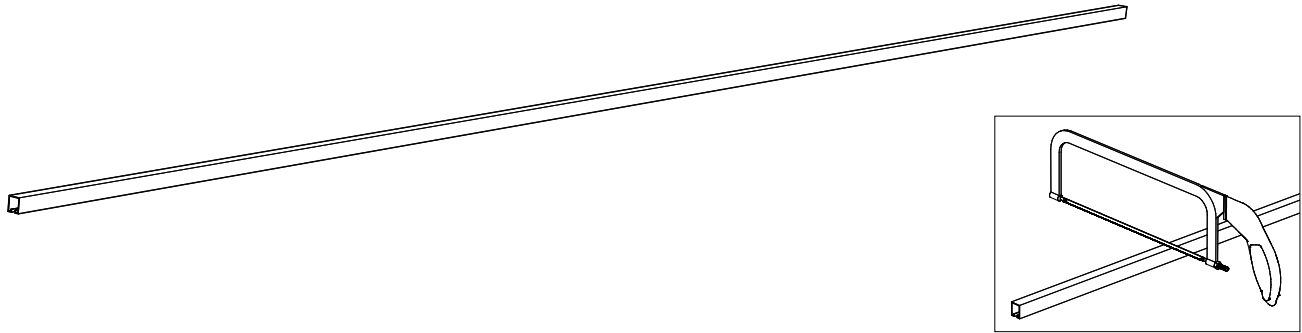

Option: Rail

Rail

Black or white, length 320 cm | 125.98"
The rail can be cut at the desired length

There are 4 options for the rail:

1 Falls on 1 rail: 1 rail + 1 set of gliders

2 Falls on 1 rail: 1 rail + 2 sets of gliders