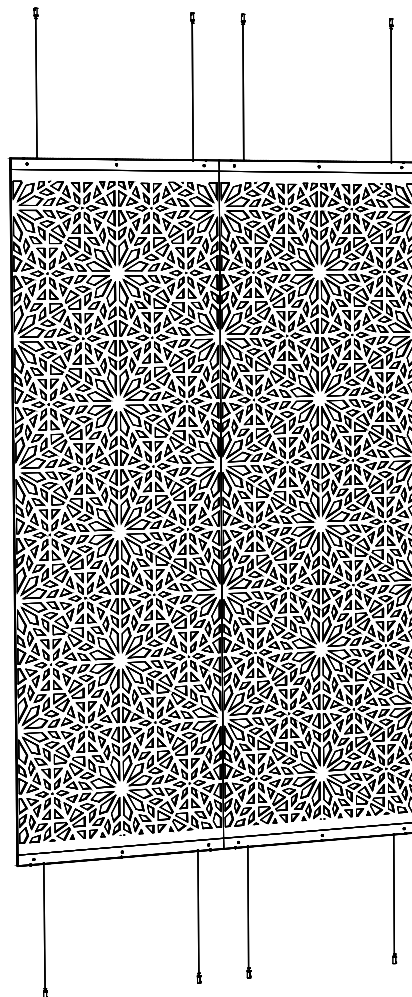

Profile black or white

2 cables per set, incl. fastner
(stair bolts M6)

Black or alu colored cable
L 200 or 500 cm, Ø 1,5 mm
L 78.74" or 196.85", Ø 0.06"

BuzziFalls Ceiling and Floor Suspended

BuzziFalls Ceiling and Floor Suspended > 1