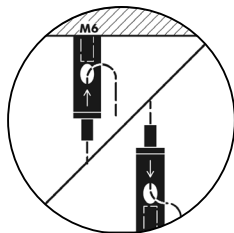

Floor
2 cables, incl. fastner
(stair bolts M6)
Black or alu colored cable
L 200, Ø 1,5 mm
L 78.74", Ø 0.06"