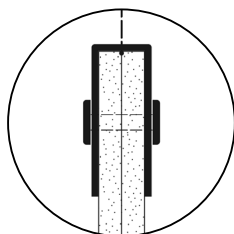

Profile black or white

2 cables per set, incl. fastner
(stair bolts M6)

Black or alu colored cable
L 200 or 500 cm, Ø 1,5 mm
L 78.74" or 196.85", Ø 0.06"

BuzziFalls Ceiling and Floor Suspended

BuzziFalls Ceiling and Floor Suspended > 1

Profile black or white (same color for 2 profiles)

Ceiling
2 cables, incl. fastner
(stair bolts M6)
Black or alu colored cable
L 200 or 500 cm, Ø 1,5 mm
L 78.74" or 196.85", Ø 0.06

Floor
2 cables, incl. fastner
(stair bolts M6)
Black or alu colored cable
L 200, Ø 1,5 mm
L 78.74", Ø 0.06"