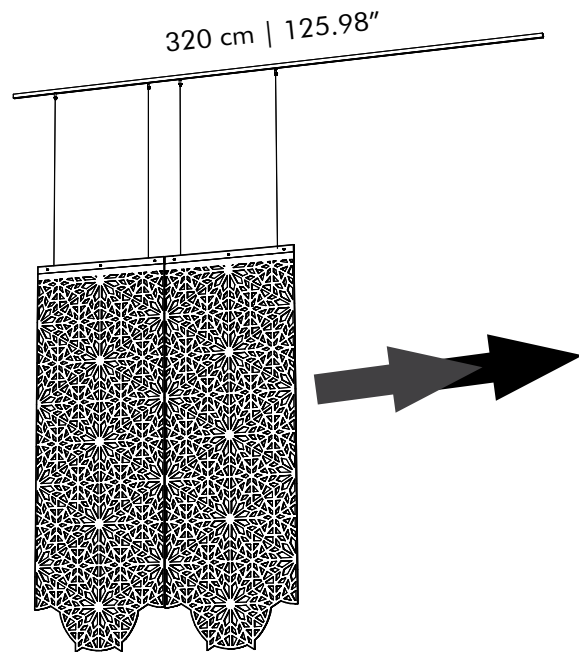

Rail for 2 fall includes 4 gliders