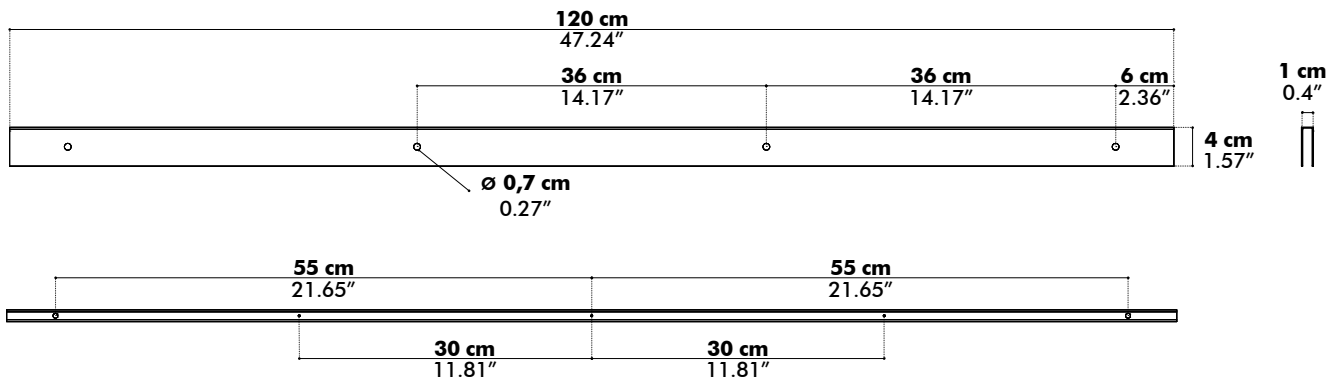

Dimensions

Falls Felt Width 80 cm | 31.50"

Metal Profile

500 gr | 1.10 lbs

Falls Felt 120 cm | 47.24"

Metal Profile

750 gr | 1.65 lbs

Alu Rail