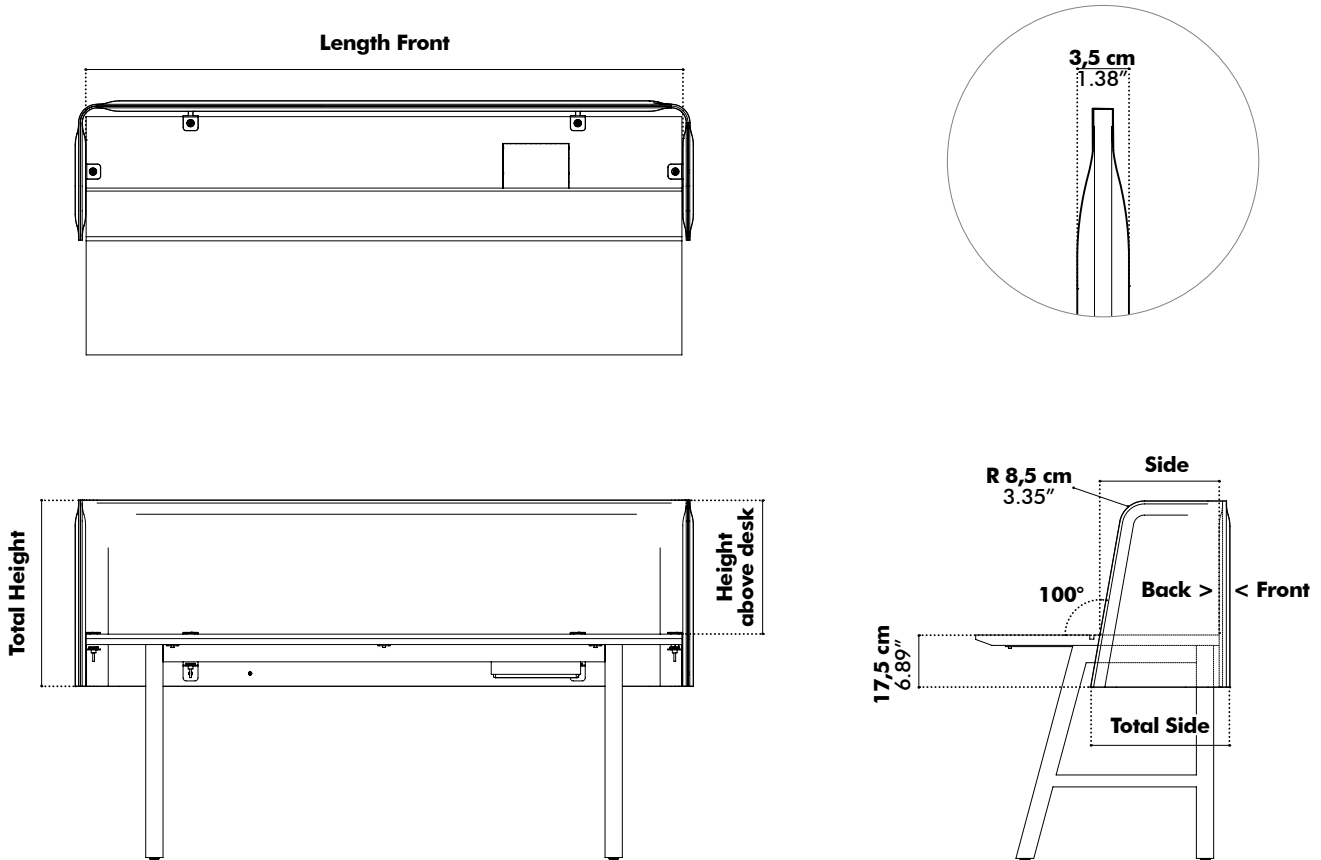

Dimensions

BuzziWrap Desk Full

Height above desk Total height	Side Total Side	Length Front XS ≤ 120 cm	Length Front S ≤ 140 cm	Length Front M ≤ 160 cm	Length Front L ≤ 180 cm	Length Front XL ≤ 200 cm
35 cm | 52,5 cm	40 cm | 46,5 cm	6,65 kg	7,44 kg	8,21 kg	9,01 kg	9,81
	60 cm | 66,5 cm	8,21 kg	9,22 kg	10,38 kg	11,69 kg	-
45 cm | 62,5 cm	40 cm | 46,5 cm	6,82 kg	7,63 kg	8,43 kg	9,25 kg	10,07 kg
	60 cm | 66,5 cm	8,43 kg	9,47 kg	10,66 kg	12,01 kg	-
55 cm | 72,5 cm	40 cm | 46,5 cm	6,93 kg	7,76 kg	8,57 kg	9,41 kg	10,25 kg
	60 cm | 66,5 cm	8,57 kg	9,64 kg	10,84 kg	12,22 kg	-

Height above desk Total height	Side Total Side	Length Front XS ≤ 47.24"	Length Front S ≤ 55.12"	Length Front M ≤ 62.99"	Length Front L ≤ 70.87"	Length Front XL ≤ 78.74"
13.78" | 20.67"	15.75" | 18.31"	14.66 lbs	16.40 lbs	18.10 lbs	19.86 lbs	21.63 lbs
	23.62" | 26.18"	18.10 lbs	20.33 lbs	22.88 lbs	25.77 lbs	-
17.72" | 24.61"	15.75" | 18.31"	15.04 lbs	16.82 lbs	18.58 lbs	20.39 lbs	22.20 lbs
	23.62" | 26.18"	18.58 lbs	20.88 lbs	23.50 lbs	24.48 lbs	-
21.65" | 28.54"	15.75" | 18.31"	15.28 lbs	17.11 lbs	18.89 lbs	20.75 lbs	22.60 lbs
	23.62" | 26.18"	18.89 lbs	21.25 lbs	23.90 lbs	26.94 lbs	-