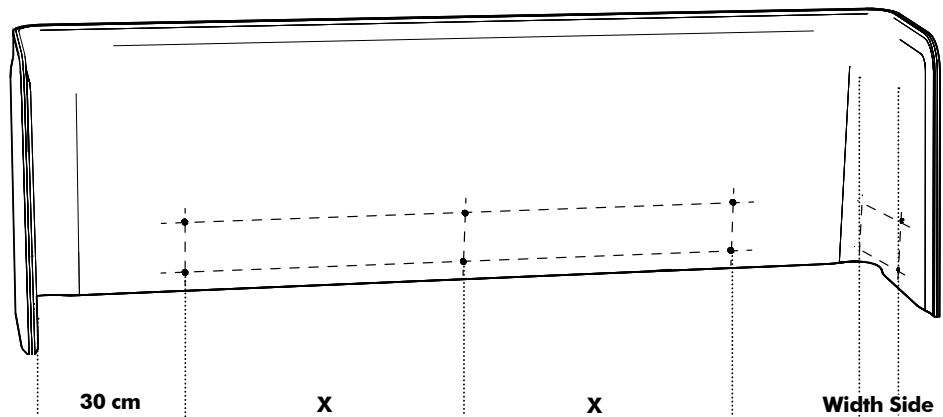

Mounting positions XS

Side	40 cm | 15.75"	60 cm | 23.62"
Width Side	20 cm | 7.87"	30 cm | 11.81"