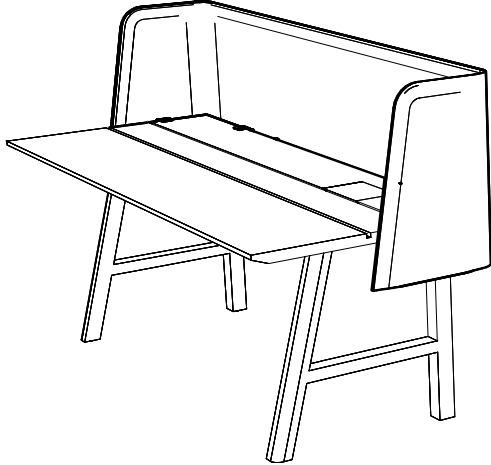

Configurations

BuzziWrap Desk Full

- Cover: BuzziFelt
- Core: honeycomb cardboard + poplar wood
- Profile: plastic
- Fix: powder coated metal black (RAL 9005), white (RAL 9010) or alu color (RAL 9006)

- L: Front: 100 cm ≤ 200 cm
  39.37" ≤ 78.74"
- W: Side: 40 cm or 60 cm (measured at worktop level)
  15.75" or 23.62"
- ✘ H: 52,5 cm, 62,5 cm or 72,5 cm
  20.67", 24.61" or 28.54"
- D: 3,5 cm
  1.38"

- ... Bicolor
- ... Fix L, L Plus, XL, XXL