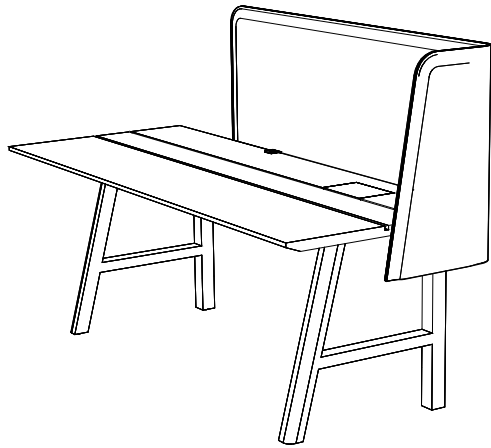

BuzziWrap Desk Right