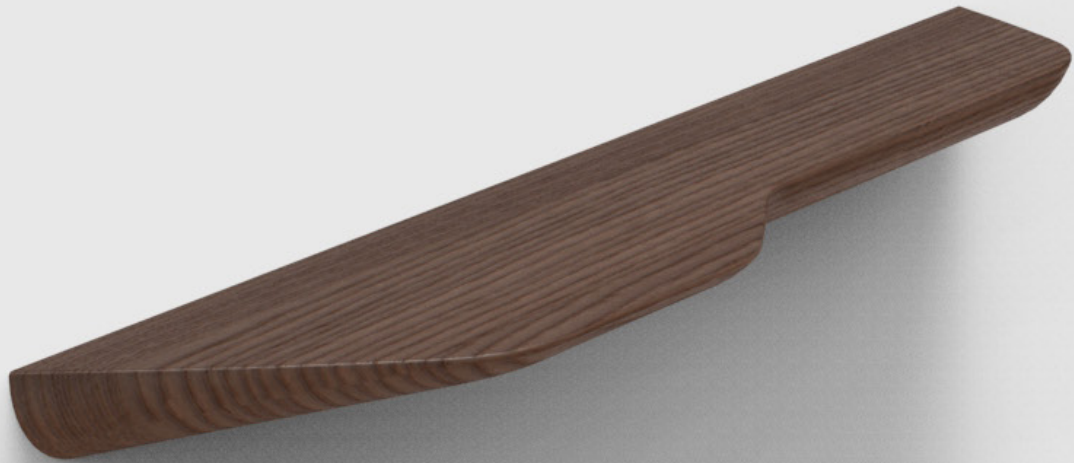

BuzziPlank

Product Specification Sheet

This document contains technical information about the BuzziPlank

www.buzzi.space

A multipurpose shelf with harmonious curves

BuzziPlank is a sleek and simple shelf with organic curves.

It acts as a standing workspace or a place to hold your valuables and is fixed to the wall. Its plank-like design is softened with smooth edges. Available in solid wood.

Design by Gerd Couckhuyt

General

🌲 Solid Wood: Ash Natural, Ash Black Stained,
Ash White Wash or Ash Walnut Stained

✂ L 80 cm W 18,1 cm H 5 cm
L 31.50" W 7.13" H 1.97"

⚖ 2,5 kg | 5.51 lbs

BuzziPlank L

📍 Left | Right

🌲 Solid Wood: Ash Natural, Ash Black Stained,
Ash White Wash or Ash Walnut Stained