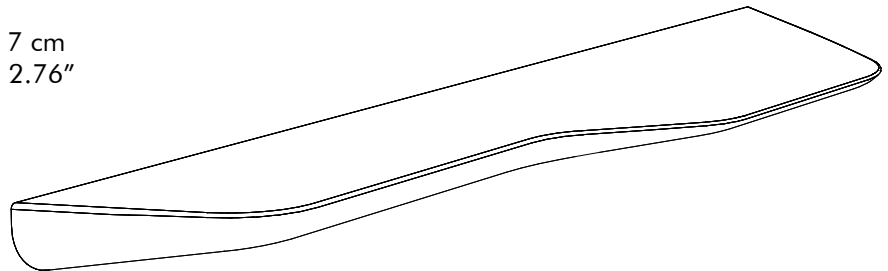

🌲 Solid Wood: Ash Natural, Ash Black Stained,
Ash White Wash or Ash Walnut Stained

✂ L 80 cm W 18,1 cm H 5 cm
L 31.50" W 7.13" H 1.97"

⚖ 2,5 kg | 5.51 lbs

BuzziPlank L

📍 Left | Right

🌲 Solid Wood: Ash Natural, Ash Black Stained,
Ash White Wash or Ash Walnut Stained

✂ L 120 cm W 29,7 cm H 7 cm
L 47.24" W 11.69" H 2.76"

⚖ 8,3 kg | 18.30 lbs

Fixing System

Wall mounted

- Blind shelf supports are included
- 2 for M BuzziPlank
- 3 for L BuzziPlank

Finishes

Ash Natural

Ash Black Stained