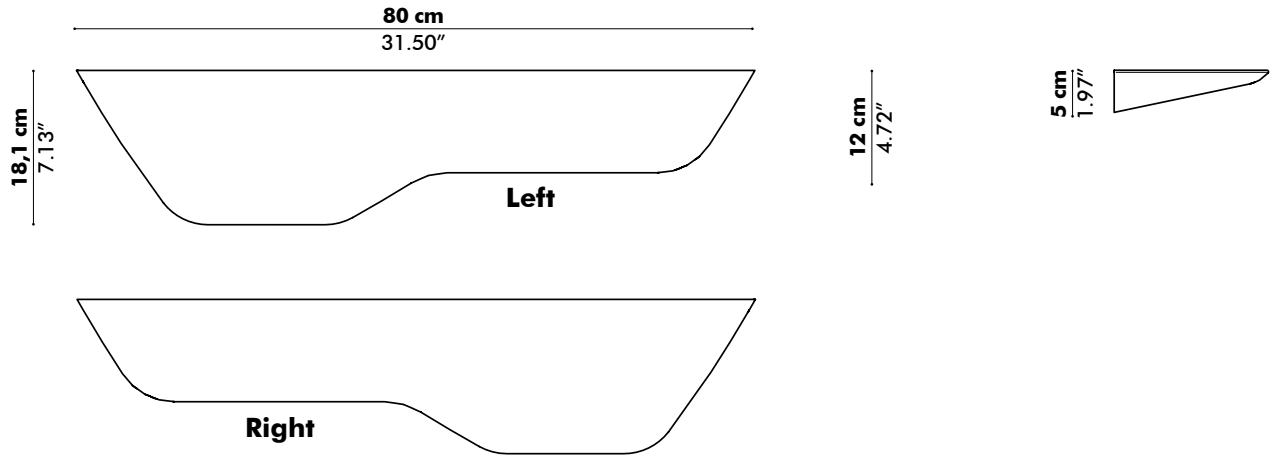

Dimensions

BuzziPlank M