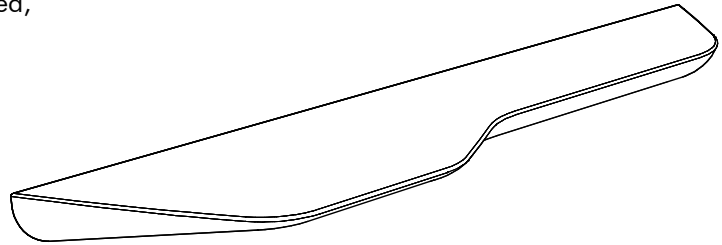

BuzziPlank

Product Specification Sheet

This document contains technical information about the BuzziPlank

www.buzzi.space

A multipurpose shelf with harmonious curves

BuzziPlank is a sleek and simple shelf with organic curves.

 Left | Right
M | L

 Solid Wood: Ash Natural, Ash Black Stained, Ash White Wash or Ash Walnut Stained

 Dry use

Content

Configurations	3
Fixing System	4
Finishes	4
Dimensions	5

Configurations

BuzziPlank M

📍 Left | Right

🌲 Solid Wood: Ash Natural, Ash Black Stained,
Ash White Wash or Ash Walnut Stained

✂ L 80 cm W 18,1 cm H 5 cm
L 31.50" W 7.13" H 1.97"

⚖ 2,5 kg | 5.51 lbs

BuzziPlank L

📍 Left | Right

🌲 Solid Wood: Ash Natural, Ash Black Stained,
Ash White Wash or Ash Walnut Stained