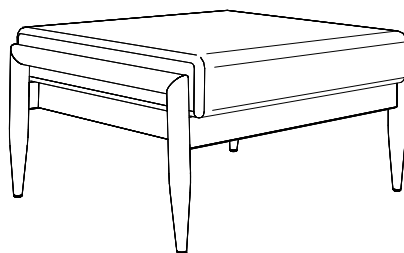

- 🌲 Frame in Cumaru
  Upholstery in outdoor fabric Sunbrella Solids
- ✂ L 65 cm   W 80 cm   H 42 cm
  L 25.59"   W 31.50"   H 16.54"

Nordic ST931 Daybed