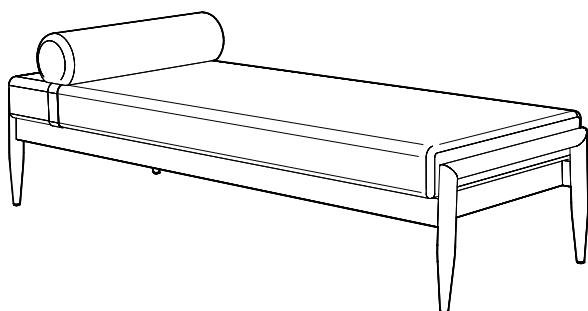

## Nordic ST911

- 🌲 Frame in Cumaru  
Upholstery in outdoor fabric Sunbrella Solids
- ✂ L 78 cm    W 86,5 cm    H 81 cm  
L 30.71"    W 34.06"    H 31.89"

## Nordic ST931 Daybed

- 🌲 Frame in Cumaru  
Upholstery in outdoor fabric Sunbrella Solids
- ✂ L 65 cm    W 179 cm    H 42 cm  
L 25.59"    W 70.47"    H 16.54"