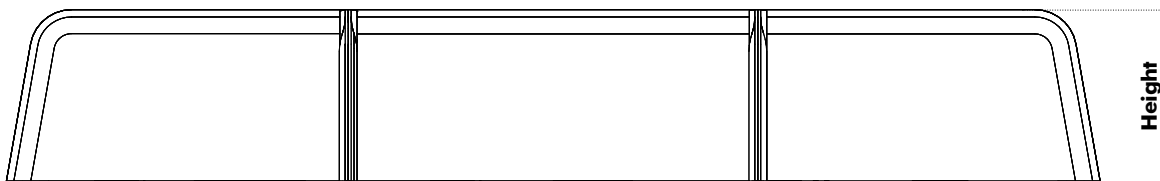

Pilling Note 4, EN ISO 12945

Dimensions

Desk Cross 4

Height

35 cm | 13.78"

45 cm | 17.72"

55 cm | 21.65"

Desk Cross 6