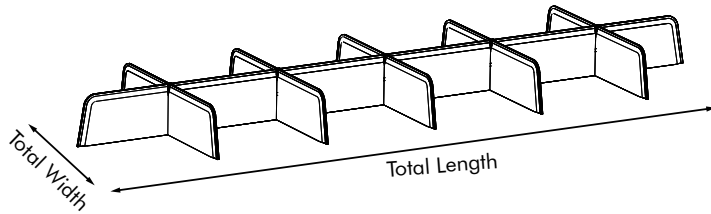

BuzziDesk Cross 12

- Desk Cross 12
- 6 x Panel Length
- 10 x Panel Width
- Core: honeycomb cardboard + plywood
- Profile: metal
- Cover: BuzziFelt

Height: 35 cm, 45 cm, 55 cm
13.78", 17.72", 21.65"

Panel Length: Min. 60 cm Max. 160 cm
Min. 23.62" Max. 62.99"

Panel Width: Min. 60 cm Max. 160 cm
Min. 23.62" Max. 62.99"

- Total Length: Min. 360 cm Max. 960 cm
  Min. 141.73" Max. 377.95"
- Total Width: Min. 120 cm Max. 320 cm
  Min. 47.24" Max. 125.98"

All panels have the same height.
Panel Length is the same for all panels.
Panel Width is the same for all panels.

Sliders for BuzziPicNic WorkBench
Extra layer possible: Fabric, Trevira CS+ |CS,
Revive 1, Clara 2, Remix 3, Hero 2, Tonus 4,
Memory 2

- Multicolor: different colors in same fabric collection possible, but same color for all Length panels and same color for all Width panels.