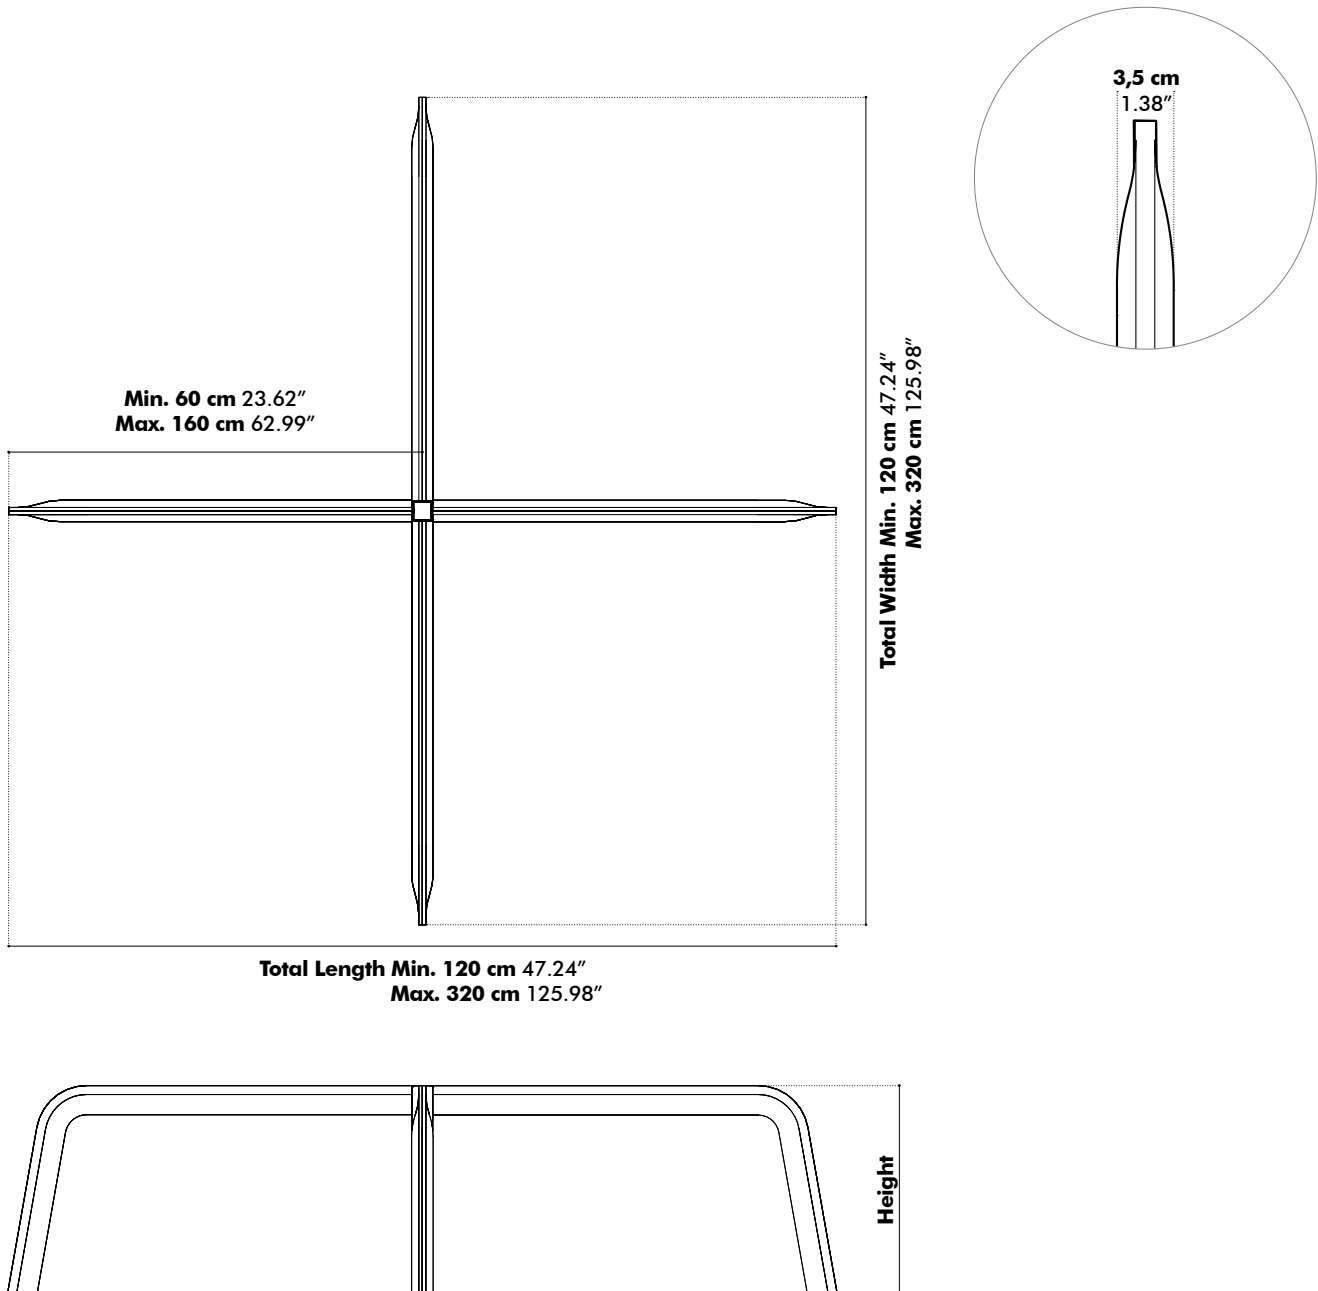

BuzziDesk Cross 6

- Desk Cross 6
- 3 x Panel Length
- 4 x Panel Width
- Core: honeycomb cardboard + plywood
- Profile: metal
- Cover: BuzziFelt
- Height: 35 cm, 45 cm, 55 cm
13.78", 17.72", 21.65"
- Panel Length: Min. 60 cm Max. 160 cm
Min. 23.62" Max. 62.99"
- Panel Width: Min. 60 cm Max. 160 cm
Min. 23.62" Max. 62.99"
- Total Length: Min. 180 cm Max. 480 cm
Min. 70.87" Max. 188.98"
- Total Width: Min. 120 cm Max. 320 cm
Min. 47.24" Max. 125.98"

Pilling Note 4, EN ISO 12945

Dimensions

Desk Cross 4

Height

35 cm | 13.78"

45 cm | 17.72"

55 cm | 21.65"

Desk Cross 6

Height

35 cm | 13.78"

45 cm | 17.72"

55 cm | 21.65"

Desk Cross 8

Height

35 cm | 13.78"

45 cm | 17.72"

55 cm | 21.65"

Desk Cross 10

Height

- 35 cm | 13.78"
- 45 cm | 17.72"
- 55 cm | 21.65"

Desk Cross 12

Height

35 cm | 13.78"

45 cm | 17.72"