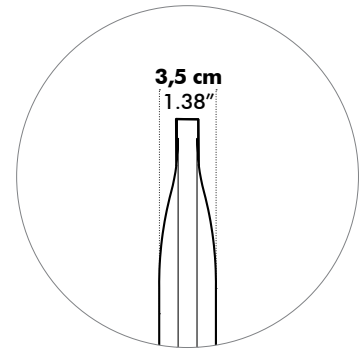

BuzziDesk Cross 6

- Desk Cross 6
- 3 x Panel Length
- 4 x Panel Width
- Core: honeycomb cardboard + plywood
- Profile: metal
- Cover: BuzziFelt
- Height: 35 cm, 45 cm, 55 cm
13.78", 17.72", 21.65"
- Panel Length: Min. 60 cm Max. 160 cm
Min. 23.62" Max. 62.99"
- Panel Width: Min. 60 cm Max. 160 cm
Min. 23.62" Max. 62.99"
- Total Length: Min. 180 cm Max. 480 cm
Min. 70.87" Max. 188.98"
- Total Width: Min. 120 cm Max. 320 cm
Min. 47.24" Max. 125.98"

Pilling Note 4, EN ISO 12945

Dimensions

Desk Cross 4

Height

35 cm | 13.78"

45 cm | 17.72"

55 cm | 21.65"

Desk Cross 6

Height

35 cm | 13.78"

45 cm | 17.72"

55 cm | 21.65"

Desk Cross 8

Height

35 cm | 13.78"

45 cm | 17.72"

55 cm | 21.65"

Desk Cross 10

Height

- 35 cm | 13.78"
- 45 cm | 17.72"
- 55 cm | 21.65"

Desk Cross 12

Height

35 cm | 13.78"

45 cm | 17.72"