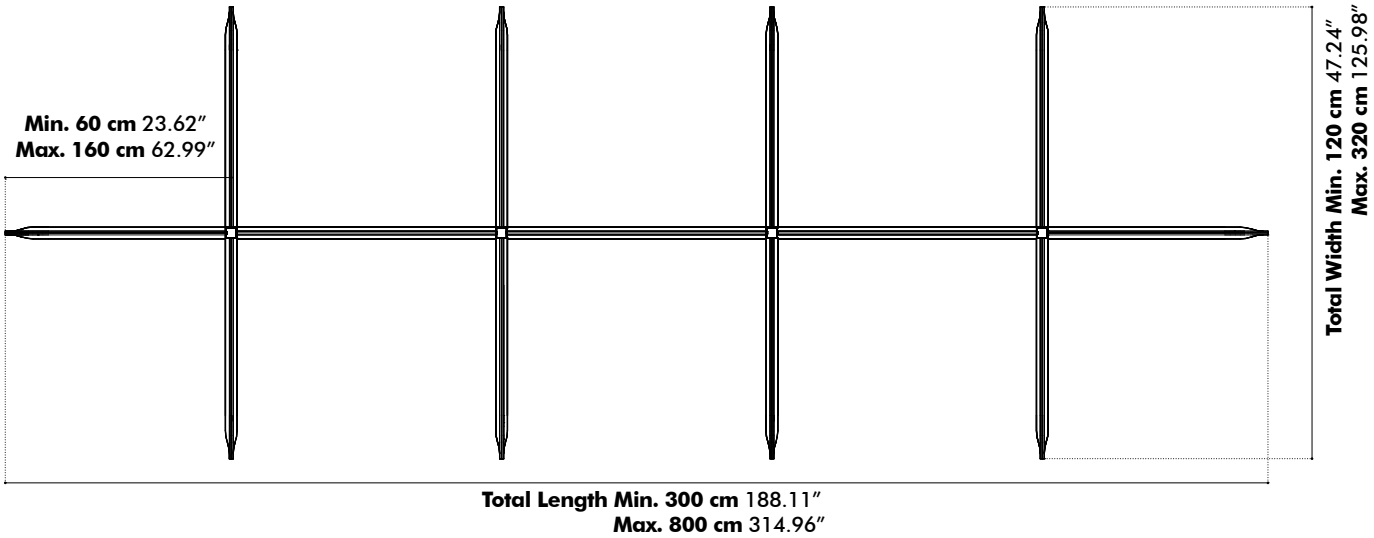

Desk Cross 10

Height

- 35 cm | 13.78"
- 45 cm | 17.72"
- 55 cm | 21.65"