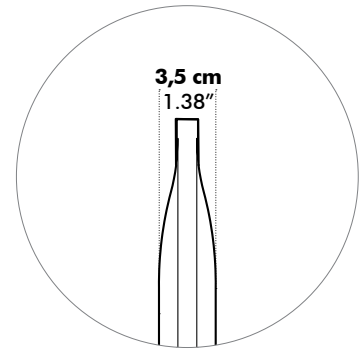

BuzziDesk Cross 6

- Desk Cross 6
- 3 x Panel Length
- 4 x Panel Width
- Core: honeycomb cardboard + plywood
- Profile: metal
- Cover: BuzziFelt
- Height: 35 cm, 45 cm, 55 cm
13.78", 17.72", 21.65"
- Panel Length: Min. 60 cm Max. 160 cm
Min. 23.62" Max. 62.99"
- Panel Width: Min. 60 cm Max. 160 cm
Min. 23.62" Max. 62.99"
- Total Length: Min. 180 cm Max. 480 cm
Min. 70.87" Max. 188.98"
- Total Width: Min. 120 cm Max. 320 cm
Min. 47.24" Max. 125.98"

Pilling Note 4, EN ISO 12945

Dimensions

Desk Cross 4

Height

35 cm | 13.78"

45 cm | 17.72"

55 cm | 21.65"

Desk Cross 6

Height

35 cm | 13.78"

45 cm | 17.72"

55 cm | 21.65"

Desk Cross 8

Height

35 cm | 13.78"

45 cm | 17.72"

55 cm | 21.65"

Desk Cross 10

Height

- 35 cm | 13.78"
- 45 cm | 17.72"
- 55 cm | 21.65"

Desk Cross 12

Height

35 cm | 13.78"

45 cm | 17.72"