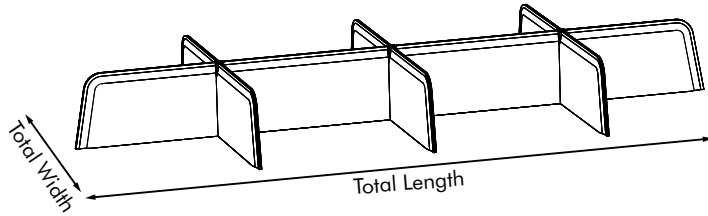

BuzziDesk Cross 8

- Desk Cross 8
- 4 x Panel Length
- 6 x Panel Width
- Core: honeycomb cardboard + plywood
- Profile: metal
- Cover: BuzziFelt

Height: 35 cm, 45 cm, 55 cm
13.78", 17.72", 21.65"

Panel Length: Min. 60 cm Max. 160 cm
Min. 23.62" Max. 62.99"

Panel Width: Min. 60 cm Max. 160 cm
Min. 23.62" Max. 62.99"

- Total Length: Min. 240 cm Max. 640 cm
  Min. 94.49" Max. 251.97"
- Total Width: Min. 120 cm Max. 320 cm
  Min. 47.24" Max. 125"

All panels have the same height.
Panel Length is the same for all panels.
Panel Width is the same for all panels.

Sliders for BuzziPicNic WorkBench
Extra layer possible: Fabric, Trevira CS+ |CS,
Revive 1, Clara 2, Remix 3, Hero 2, Tonus 4,
Memory 2

- Multicolor: different colors in same fabric collection possible, but same color for all Length panels and same color for all Width panels.