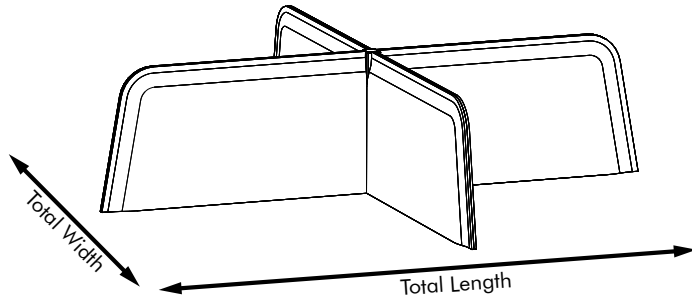

Configurations

BuzziDesk Cross 4

Desk Cross 4

2 x Panel Length

2 x Panel Width

Core: honeycomb cardboard + plywood

Profile: metal

Cover: BuzziFelt

Height: 35 cm, 45 cm, 55 cm
13.78", 17.72", 21.65"

Panel Length: Min. 60 cm Max. 160 cm
Min. 23.62" Max. 62.99"

Panel Width: Min. 60 cm Max. 160 cm
Min. 23.62" Max. 62.99"

Total Length: Min. 120 cm Max. 320 cm
Min. 47.24" Max. 125.98"

Total Width: Min. 120 cm Max. 320 cm
Min. 47.24" Max. 125.98"

All panels have the same height.

Panel Length is the same for all panels.

Panel Width is the same for all panels.

Sliders for BuzziPicNic WorkBench

Extra layer possible: Fabric, Trevira CS+ | CS,
Revive 1, Clara 2, Remix 3, Hero 2, Tonus 4,
Memory 2

Multicolor: different colors in same fabric
collection possible, but same color for all
Length panels and same color for all Width
panels.