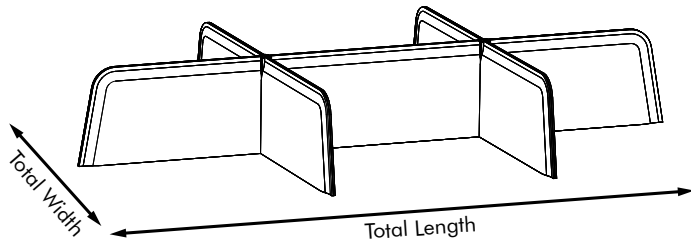

Cover: BuzziFelt

Height: 35 cm, 45 cm, 55 cm
13.78", 17.72", 21.65"

Panel Length: Min. 60 cm Max. 160 cm
Min. 23.62" Max. 62.99"

Panel Width: Min. 60 cm Max. 160 cm
Min. 23.62" Max. 62.99"

Total Length: Min. 120 cm Max. 320 cm
Min. 47.24" Max. 125.98"

Total Width: Min. 120 cm Max. 320 cm
Min. 47.24" Max. 125.98"

All panels have the same height.

Panel Length is the same for all panels.

Panel Width is the same for all panels.

Sliders for BuzziPicNic WorkBench

BuzziDesk Cross 6

- Desk Cross 6
- 3 x Panel Length
- 4 x Panel Width
- Core: honeycomb cardboard + plywood
- Profile: metal
- Cover: BuzziFelt
- Height: 35 cm, 45 cm, 55 cm
13.78", 17.72", 21.65"
- Panel Length: Min. 60 cm Max. 160 cm
Min. 23.62" Max. 62.99"
- Panel Width: Min. 60 cm Max. 160 cm
Min. 23.62" Max. 62.99"
- Total Length: Min. 180 cm Max. 480 cm
Min. 70.87" Max. 188.98"
- Total Width: Min. 120 cm Max. 320 cm
Min. 47.24" Max. 125.98"