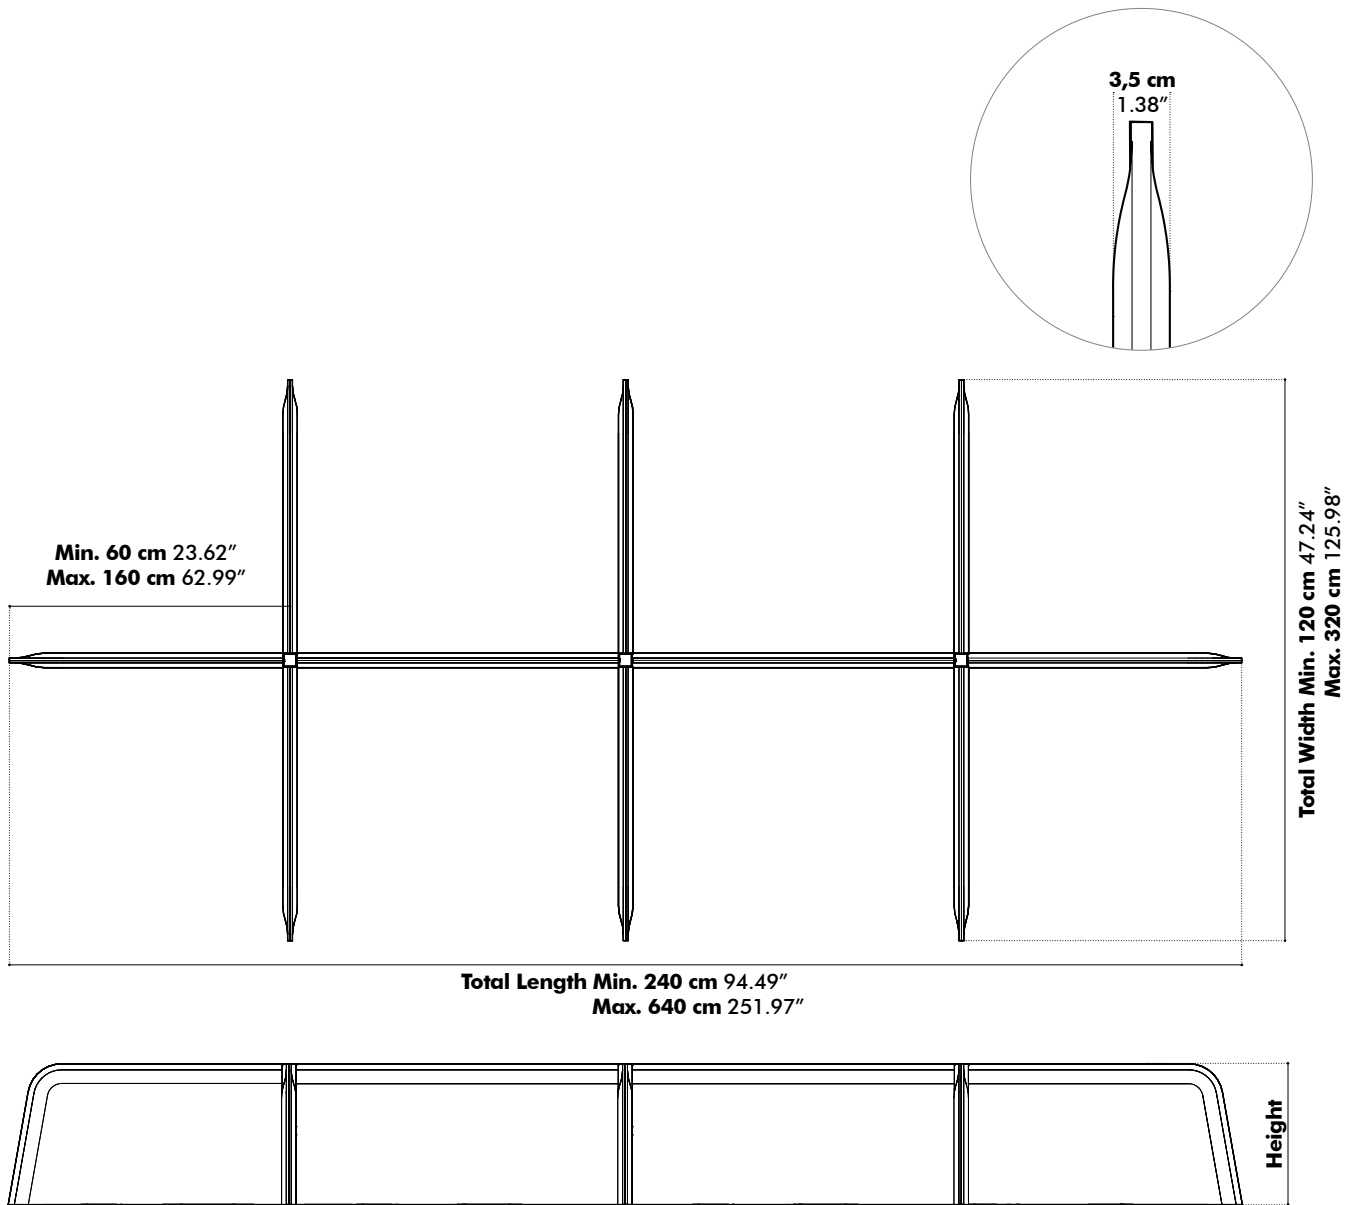

Pilling Note 4, EN ISO 12945

Dimensions

Desk Cross 4

Height

35 cm | 13.78"

45 cm | 17.72"

55 cm | 21.65"

Desk Cross 6

Height

35 cm | 13.78"

45 cm | 17.72"

55 cm | 21.65"

Desk Cross 8

Height

35 cm | 13.78"

45 cm | 17.72"

55 cm | 21.65"

Desk Cross 10

Height

- 35 cm | 13.78"
- 45 cm | 17.72"
- 55 cm | 21.65"

Desk Cross 12

Height

35 cm | 13.78"

45 cm | 17.72"