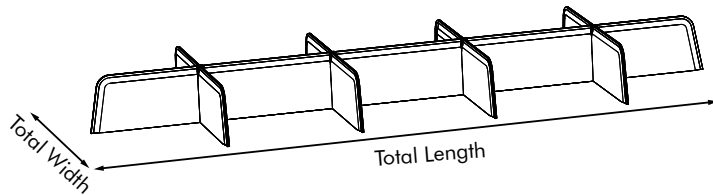

BuzziDesk Cross 10

- Desk Cross 10
- 5 x Panel Length
- 8 x Panel Width
- Core: honeycomb cardboard + plywood
- Profile: metal
- Cover: BuzziFelt

Height: 35 cm, 45 cm, 55 cm
13.78", 17.72", 21.65"

Panel Length: Min. 60 cm Max. 160 cm
Min. 23.62" Max. 62.99"

Panel Width: Min. 60 cm Max. 160 cm
Min. 23.62" Max. 62.99"

- Total Length: Min. 300 cm Max. 800 cm
  Min. 188.11" Max. 314.96"
- Total Width: Min. 120 cm Max. 320 cm
  Min. 47.24" Max. 125.98"

All panels have the same height.
Panel Length is the same for all panels.
Panel Width is the same for all panels.

Sliders for BuzziPicNic WorkBench
Extra layer possible: Fabric, Trevira CS+ |CS,
Revive 1, Clara 2, Remix 3, Hero 2, Tonus 4,
Memory 2

- Multicolor: different colors in same fabric collection possible, but same color for all Length panels and same color for all Width panels.