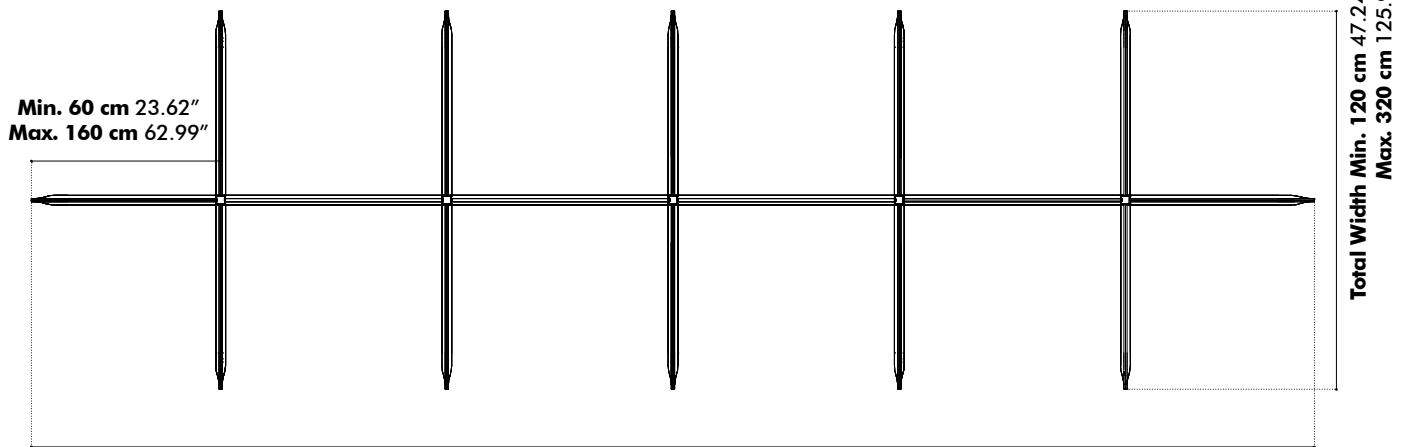

55 cm | 21.65"

Desk Cross 10

Height

- 35 cm | 13.78"
- 45 cm | 17.72"
- 55 cm | 21.65"

Desk Cross 12

Height

35 cm | 13.78"

45 cm | 17.72"