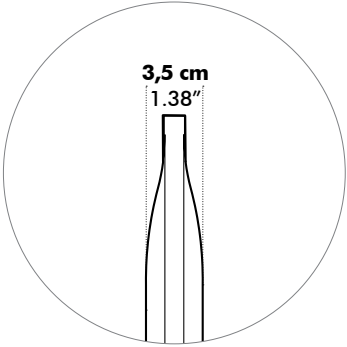

BuzziDesk Cross 6

- Desk Cross 6
- 3 x Panel Length
- 4 x Panel Width
- Core: honeycomb cardboard + plywood
- Profile: metal
- Cover: BuzziFelt
- Height: 35 cm, 45 cm, 55 cm
13.78", 17.72", 21.65"
- Panel Length: Min. 60 cm Max. 160 cm
Min. 23.62" Max. 62.99"
- Panel Width: Min. 60 cm Max. 160 cm
Min. 23.62" Max. 62.99"
- Total Length: Min. 180 cm Max. 480 cm
Min. 70.87" Max. 188.98"
- Total Width: Min. 120 cm Max. 320 cm
Min. 47.24" Max. 125.98"

Pilling Note 4, EN ISO 12945

Dimensions

Desk Cross 4

Height

35 cm | 13.78"

45 cm | 17.72"

55 cm | 21.65"

Desk Cross 6

Height

35 cm | 13.78"

45 cm | 17.72"

55 cm | 21.65"

Desk Cross 8

Height

35 cm | 13.78"

45 cm | 17.72"

55 cm | 21.65"

Desk Cross 10

Height

- 35 cm | 13.78"
- 45 cm | 17.72"
- 55 cm | 21.65"

Desk Cross 12

Height

35 cm | 13.78"

45 cm | 17.72"