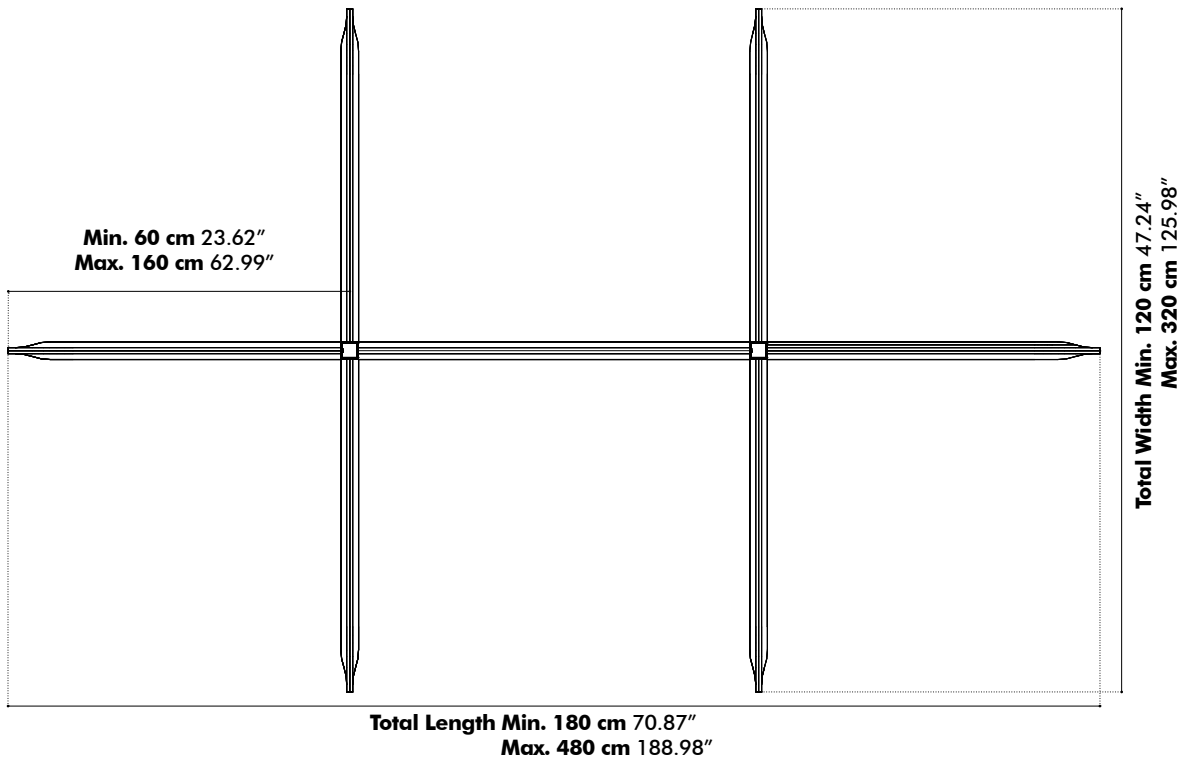

Pilling Note 4, EN ISO 12945

Dimensions

Desk Cross 4

Height

35 cm | 13.78"

45 cm | 17.72"

55 cm | 21.65"

Desk Cross 6

Height

35 cm | 13.78"

45 cm | 17.72"

55 cm | 21.65"

Desk Cross 8

Height

35 cm | 13.78"

45 cm | 17.72"

55 cm | 21.65"

Desk Cross 10

Height

- 35 cm | 13.78"
- 45 cm | 17.72"
- 55 cm | 21.65"

Desk Cross 12

Height

35 cm | 13.78"

45 cm | 17.72"