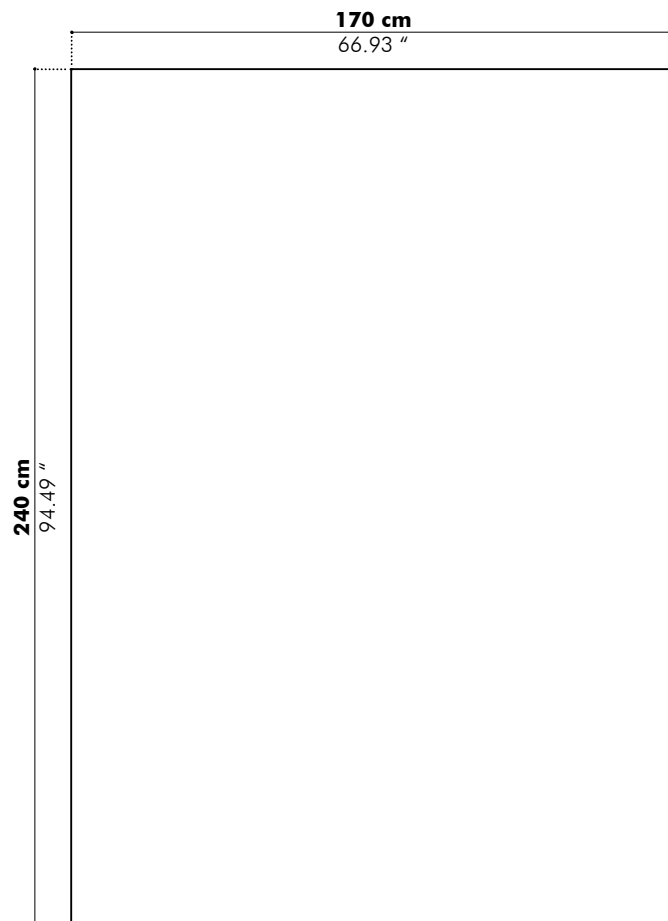

BuzziRugs Small

Thickness: 1 cm | 0.39"

BuzziRugs Medium

Thickness: 1 cm | 0.39"

BuzziRugs Round

Thickness: 1 cm | 0.39"