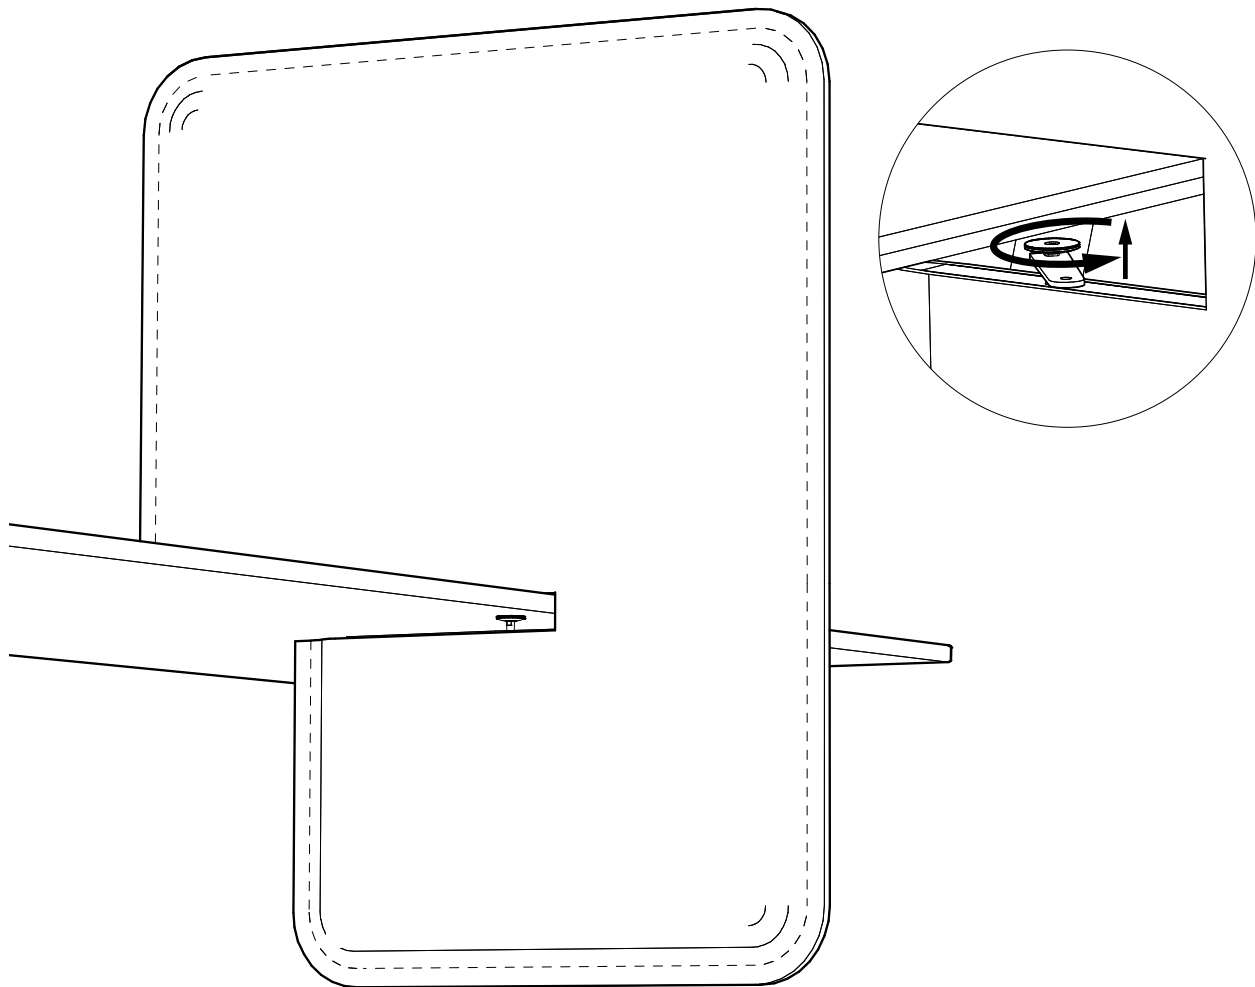

Flammability EU: EN 13501.1 + A1/2009 Class B-s1,d0
USA: ASTM E84 Class A certified

Fastness to light USA 5

Fixing system

Dimensions

Thickness

	A	B	C	
S	45 cm 17.72"	45 cm 17.72"	25 cm 9.84"	2,59 kg 5.71 lbs
			45 cm 17.72"	3,08 kg 6.79 lbs
			65 cm 25.59"	3,57 kg 7.87 lbs
	65 cm 25.59"	45 cm 17.72"	25 cm 9.84"	2,87 kg 6.33 lbs
			45 cm 17.72"	3,44 kg 7.58 lbs
			65 cm 25.59"	4,01 kg 8.84 lbs
M	65 cm 25.59"	45 cm 17.72"	25 cm 9.84"	2,78 kg 6.13 lbs
			45 cm 17.72"	3,27 kg 7.21 lbs
			65 cm 25.59"	3,77 kg 8.31 lbs
	65 cm 25.59"	45 cm 17.72"	25 cm 9.84"	3,25 kg 7.17 lbs
			45 cm 17.72"	3,83 kg 8.44 lbs
			65 cm 25.59"	4,40 kg 9.70 lbs
L	85 cm 33.46"	45 cm 17.72"	25 cm 9.84"	2,97 kg 6.55 lbs
			45 cm 17.72"	3,47 kg 7.65 lbs
			65 cm 25.59"	3,96 kg 8.73 lbs
	65 cm 25.59"	45 cm 17.72"	25 cm 9.84"	3,25 kg 7.17 lbs
			45 cm 17.72"	3,83 kg 8.44 lbs
			65 cm 25.59"	4,40 kg 9.70 lbs