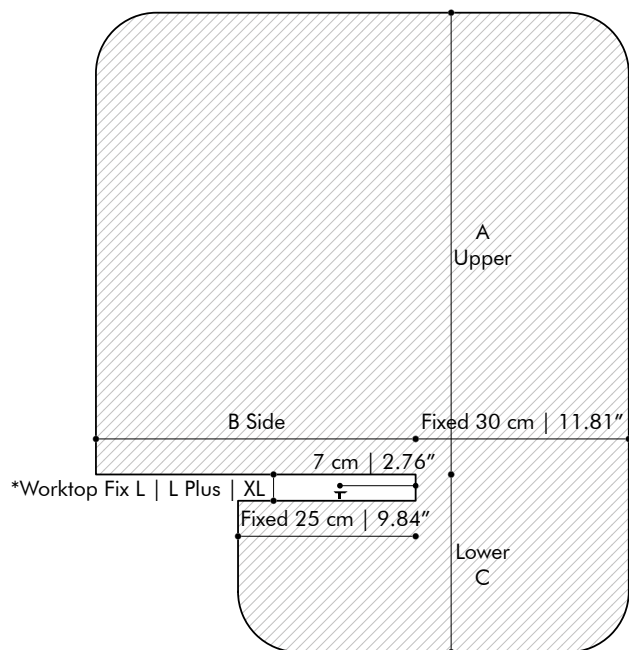

Flammability EU: EN 13501.1 + A1/2009 Class B-s1,d0
USA: ASTM E84 Class A certified

Fastness to light USA 5

Fixing system

Dimensions

Thickness

	A	B	C	
S	45 cm 17.72"	45 cm 17.72"	25 cm 9.84"	2,59 kg 5.71 lbs
			45 cm 17.72"	3,08 kg 6.79 lbs
			65 cm 25.59"	3,57 kg 7.87 lbs
	65 cm 25.59"	45 cm 17.72"	25 cm 9.84"	2,87 kg 6.33 lbs
			45 cm 17.72"	3,44 kg 7.58 lbs
			65 cm 25.59"	4,01 kg 8.84 lbs
M	65 cm 25.59"	45 cm 17.72"	25 cm 9.84"	2,78 kg 6.13 lbs
			45 cm 17.72"	3,27 kg 7.21 lbs
			65 cm 25.59"	3,77 kg 8.31 lbs
	65 cm 25.59"	45 cm 17.72"	25 cm 9.84"	3,25 kg 7.17 lbs
			45 cm 17.72"	3,83 kg 8.44 lbs
			65 cm 25.59"	4,40 kg 9.70 lbs
L	85 cm 33.46"	45 cm 17.72"	25 cm 9.84"	2,97 kg 6.55 lbs
			45 cm 17.72"	3,47 kg 7.65 lbs
			65 cm 25.59"	3,96 kg 8.73 lbs
	65 cm 25.59"	45 cm 17.72"	25 cm 9.84"	3,25 kg 7.17 lbs
			45 cm 17.72"	3,83 kg 8.44 lbs
			65 cm 25.59"	4,40 kg 9.70 lbs

*Worktop Fix	L	12 > 27 mm 0.47" > 1.06"	incl.
Integrated in Desk Split	L Plus	22 > 43 mm 0.87" > 1.69"	incl.
	XL	45 > 57 mm 1.77" > 2.24"	incl.

Acoustics

BuzziDesk Split

Equivalent sound absorption area in m² per object