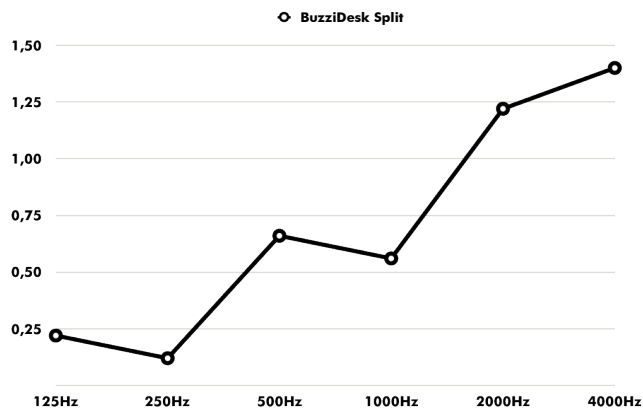

Acoustics

BuzziDesk Split

Equivalent sound absorption area in m² per object

Hz	Aeq/m²
125	0,22
250	0,12
500	0,66
1000	0,56
2000	1,22
4000	1,40