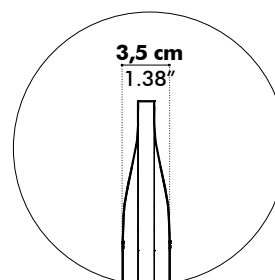

Flammability EU: EN 13501.1 + A1/2009 Class B-s1,d0
USA: ASTM E84 Class A certified

Fastness to light USA 5

Fixing system

Dimensions

Thickness

	A	B	C	
S	45 cm 17.72"	45 cm 17.72"	25 cm 9.84"	2,59 kg 5.71 lbs
			45 cm 17.72"	3,08 kg 6.79 lbs
			65 cm 25.59"	3,57 kg 7.87 lbs
	65 cm 25.59"	45 cm 17.72"	25 cm 9.84"	2,87 kg 6.33 lbs
			45 cm 17.72"	3,44 kg 7.58 lbs
			65 cm 25.59"	4,01 kg 8.84 lbs
M	65 cm 25.59"	45 cm 17.72"	25 cm 9.84"	2,78 kg 6.13 lbs
			45 cm 17.72"	3,27 kg 7.21 lbs
			65 cm 25.59"	3,77 kg 8.31 lbs
	65 cm 25.59"	45 cm 17.72"	25 cm 9.84"	3,25 kg 7.17 lbs
			45 cm 17.72"	3,83 kg 8.44 lbs
			65 cm 25.59"	4,40 kg 9.70 lbs
L	85 cm 33.46"	45 cm 17.72"	25 cm 9.84"	2,97 kg 6.55 lbs
			45 cm 17.72"	3,47 kg 7.65 lbs
			65 cm 25.59"	3,96 kg 8.73 lbs
	65 cm 25.59"	45 cm 17.72"	25 cm 9.84"	3,25 kg 7.17 lbs
			45 cm 17.72"	3,83 kg 8.44 lbs
			65 cm 25.59"	4,40 kg 9.70 lbs

*Worktop Fix	L	12 > 27 mm 0.47" > 1.06"	incl.
Integrated in Desk Split	L Plus	22 > 43 mm 0.87" > 1.69"	incl.
	XL	45 > 57 mm 1.77" > 2.24"	incl.

Acoustics

BuzziDesk Split

Equivalent sound absorption area in m² per object