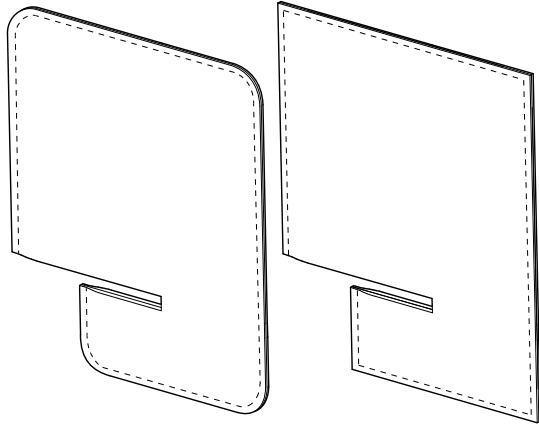


BuzziDesk Split

Product Specification Sheet

This document contains technical information about the BuzziDesk Split

www.buzzi.space

Desk divider screen for more privacy

Are you sitting at one big table next to different colleagues? With the BuzziDesk Split you can gain more privacy by creating a personal and quiet workspace. Just slide the sound absorbing BuzziDesk Split over the table and say goodbye to irritating sounds or elbow fights!

Mid tone

High tone

Content

Finishes	3
Fabrics	3
Fixing system	4
Dimensions	5
Acoustics	6

Finishes

Round or straight edges

- Round or straight edges
- Stitch only on Felt

Unicolor | Multicolor