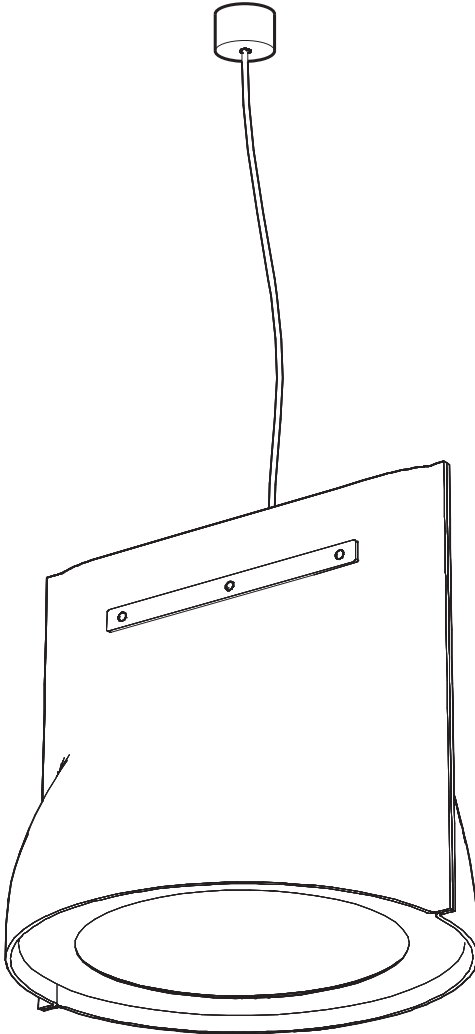

Included BuzziBell

2x

2x

2x

6x

3x

2x

For dimmable function

1x

1x

M6

2x