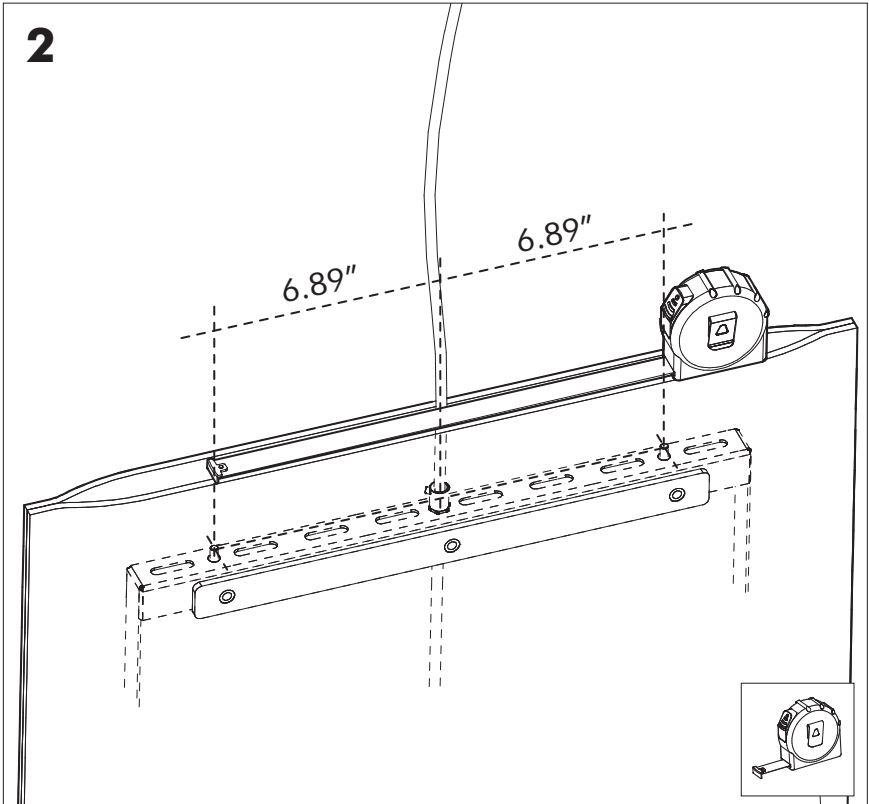

BuzziBell

2 PERS.