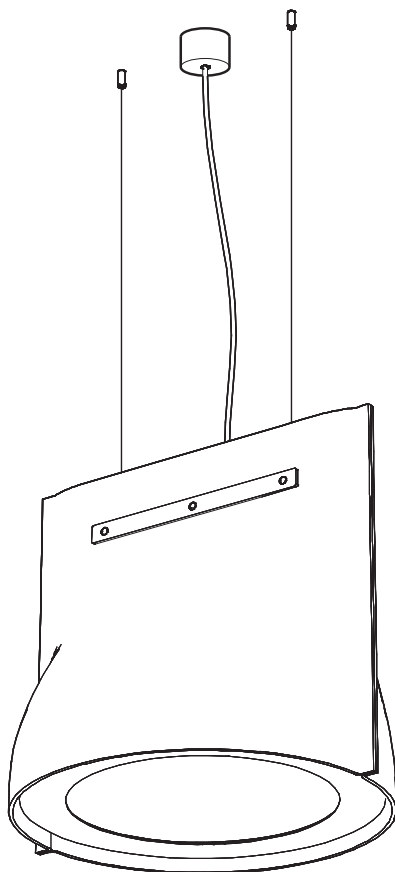

# BuzziBell

INSTALLATION MANUAL

MODE DE L'EMPLOI

120V-277V

# Technical info

---

ASSEMBLE PART BUZZIBELL ACOUSTIC SHELL ONLY WITH PART 8000580