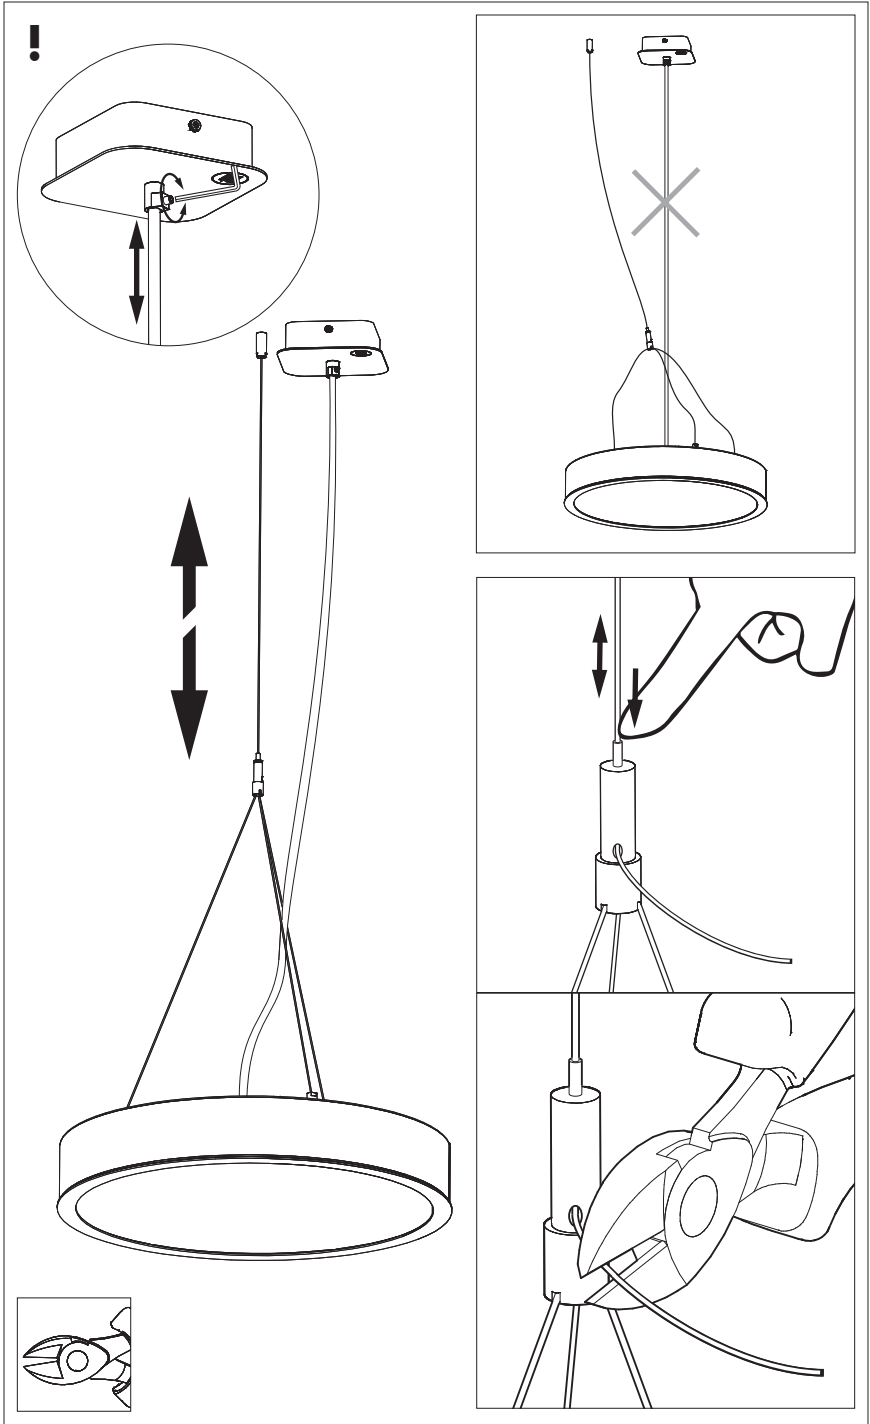

## Connection excluding dimmable function

Blue	Neutral
Brown	Line
Green/Yellow	Ground
White	Not used
Black	Not used

Strip conductor  
to  $\pm 10\text{ mm}$  |  $\pm 0.4''$

8

BuzziSpace Group NV  
Italiëlei 8, 2000 Antwerp  
Belgium