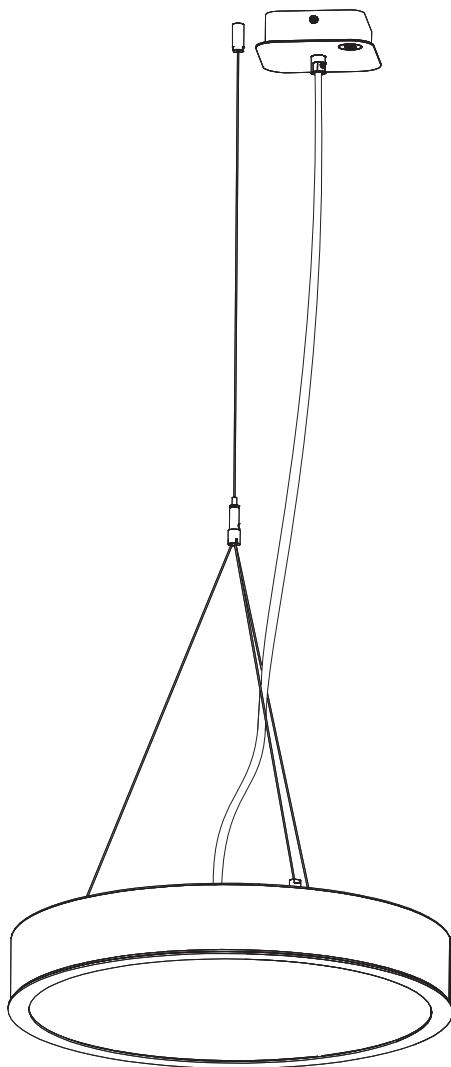

# BuzziDisk Suspended

INSTALLATION MANUAL

220V – 240V