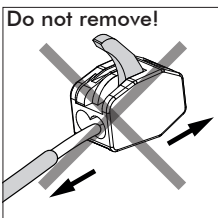

9b

Connection excluding dimmable function