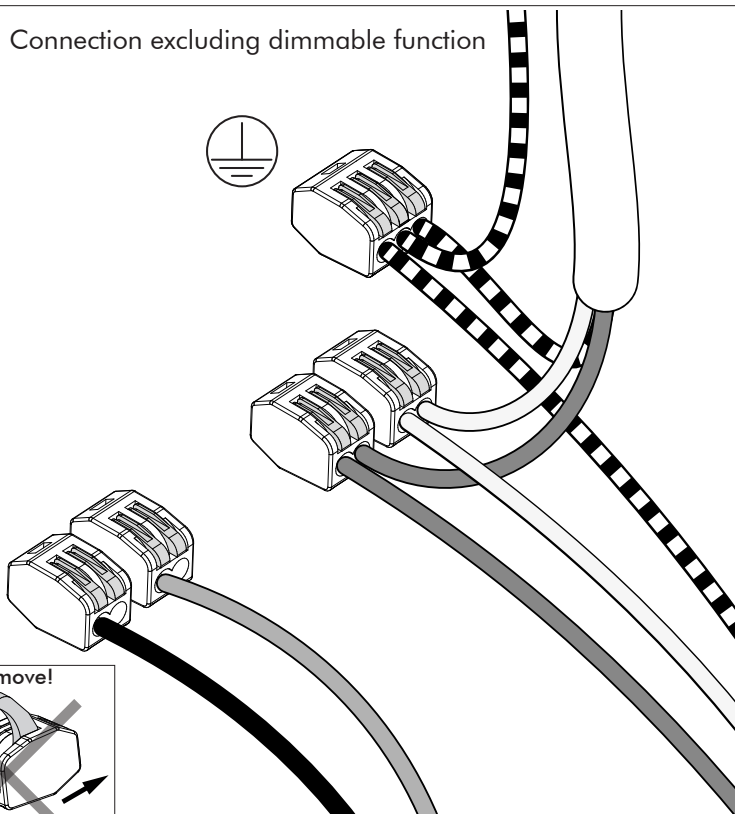

7b

Connection excluding dimmable function