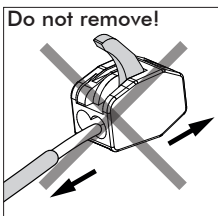

7b

Connection excluding dimmable function