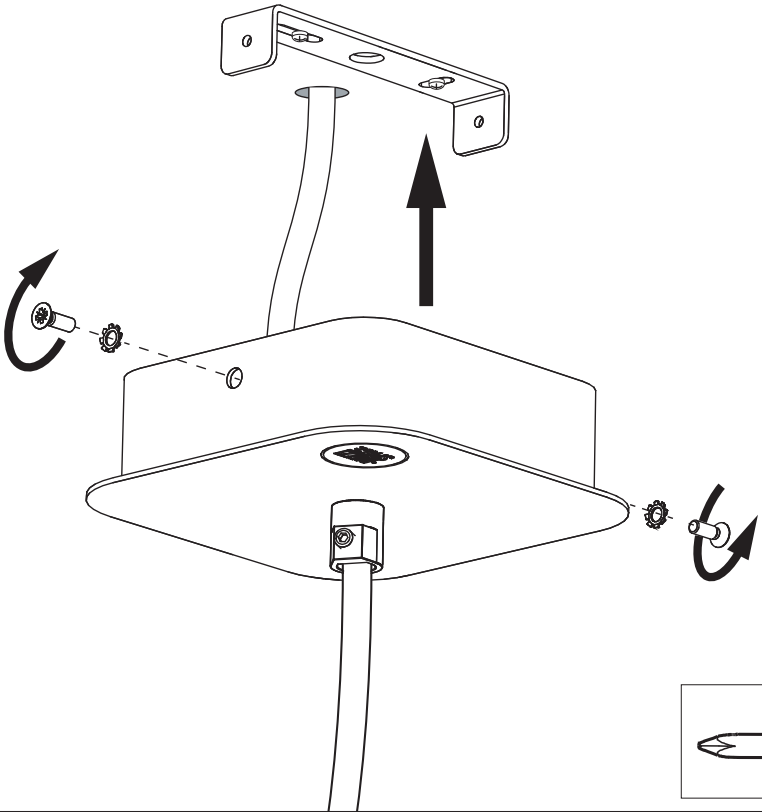

## Connection excluding dimmable function

Blue	Neutral
Brown	Line
Green/Yellow	Ground
White	Not used
Black	Not used

Strip conductor  
to  $\pm 10\text{ mm}$  |  $\pm 0.4''$

8

BuzziSpace Group NV  
Italiëlei 8, 2000 Antwerp  
Belgium