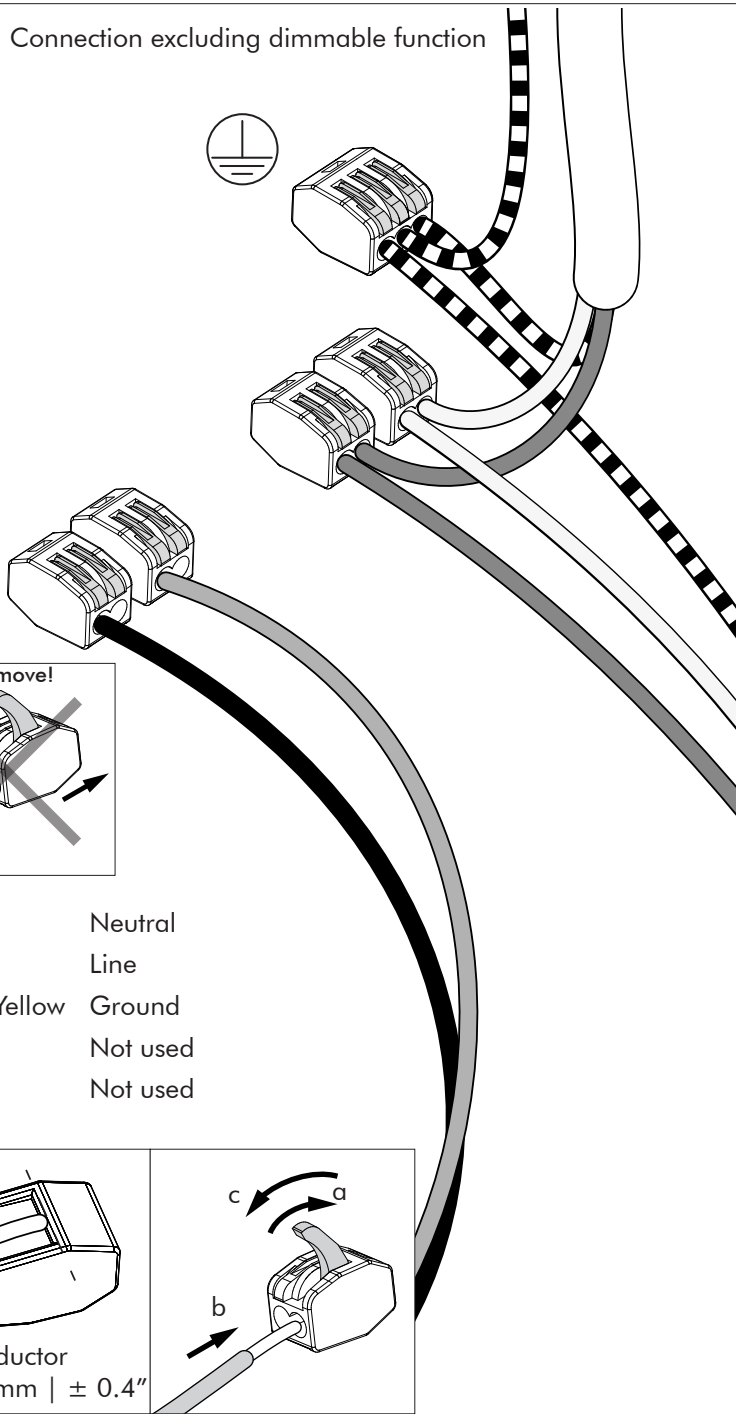

9b

Connection excluding dimmable function