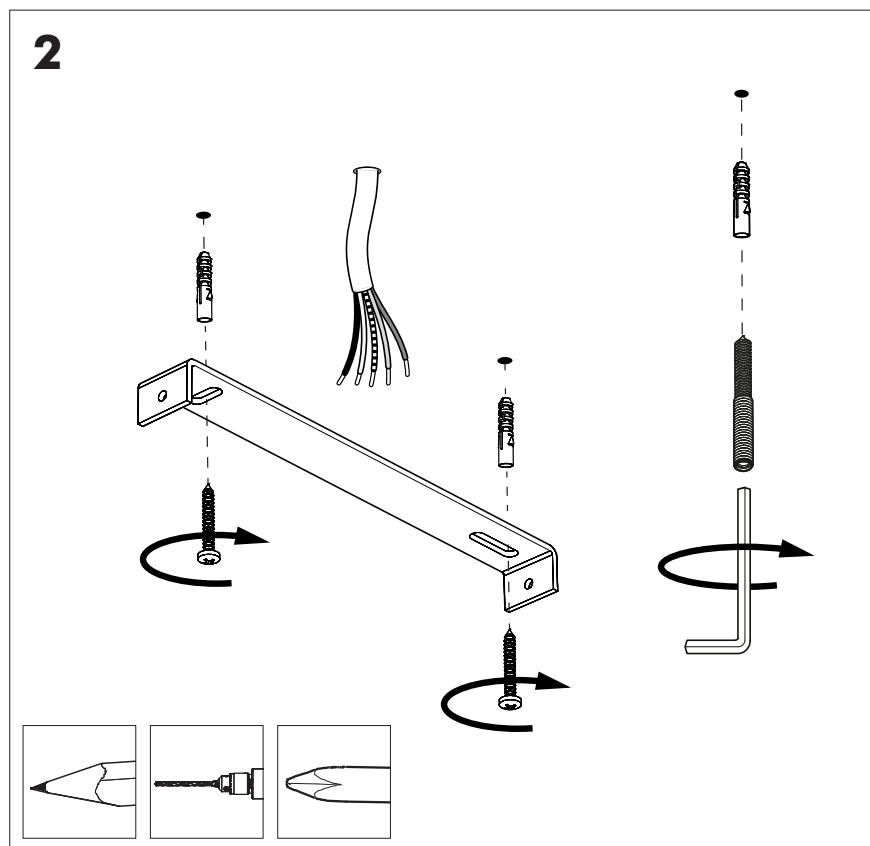

BuzziDisk Suspended Split

2 PERS.