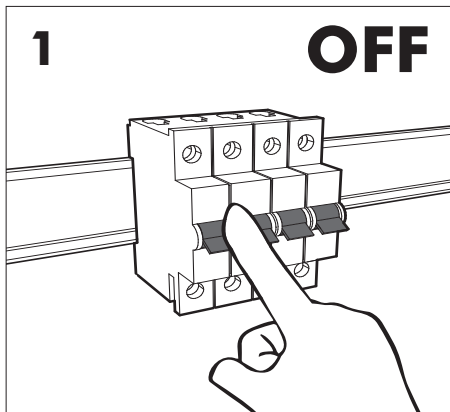

- | | |
|--------|---------|
| White | Neutral |
| Black | Line |
| Green | Ground |
| Red | DIM - |
| Purple | DIM + |

9b

Connection excluding dimmable function

10

!

BuzziDisk Ceiling Suspended Split

2 PERS. 