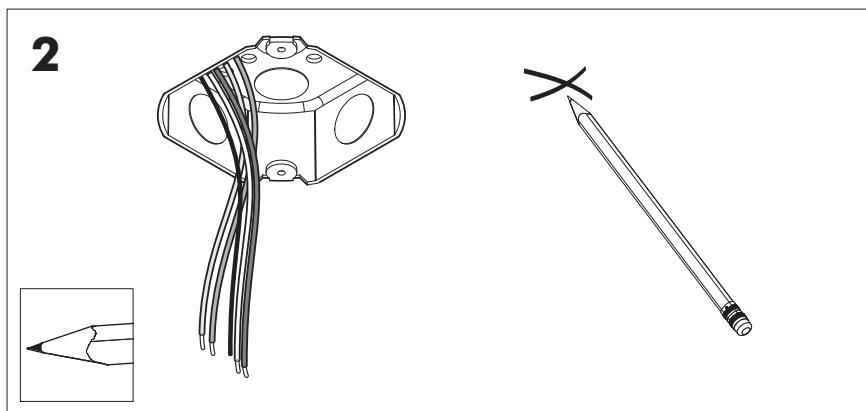

- | | |
|--------|---------|
| White | Neutral |
| Black | Line |
| Green | Ground |
| Red | DIM - |
| Purple | DIM + |

9b

Connection excluding dimmable function

10

!

BuzziDisk Ceiling Suspended Split

2 PERS. 