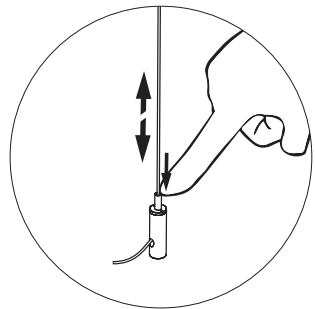

- | | |
|--------|---------|
| White | Neutral |
| Black | Line |
| Green | Ground |
| Red | DIM - |
| Purple | DIM + |

9b

Connection excluding dimmable function

10

!

BuzziDisk Ceiling Suspended Split

2 PERS. 