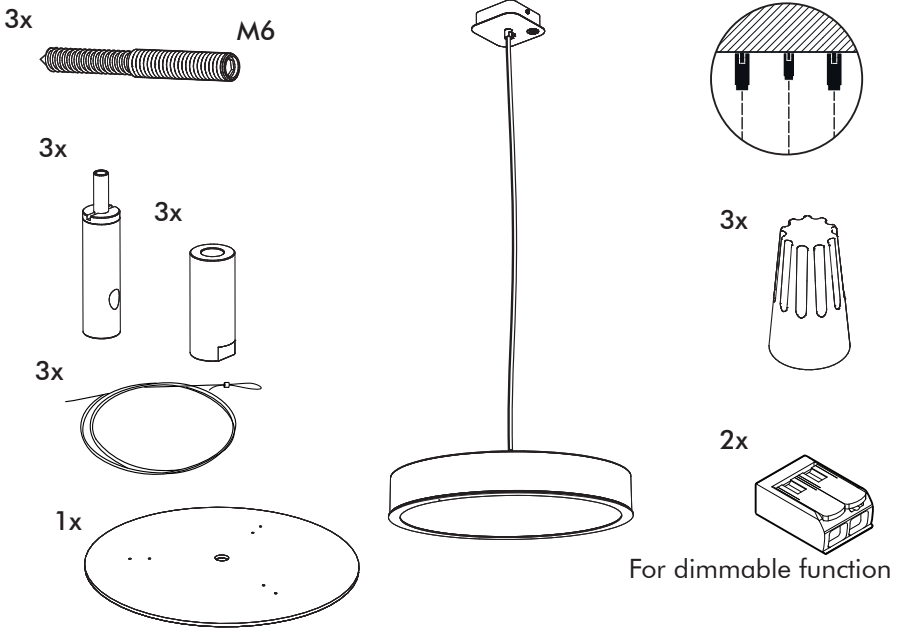

BuzziDisk Ceiling Suspended

INSTALLATION MANUAL

MODE D' EMPLOI

120V

Technical info

OR

⚠ The light source of this luminaire is not replaceable; when the light source reaches its end of life the whole luminaire shall be replaced.

Excluded

2x

1x

2x

2x

Included BuzziDisk Ceiling Suspended Straight

Included BuzziDisk Ceiling Suspended Split

BuzziDisk Ceiling Suspended Straight