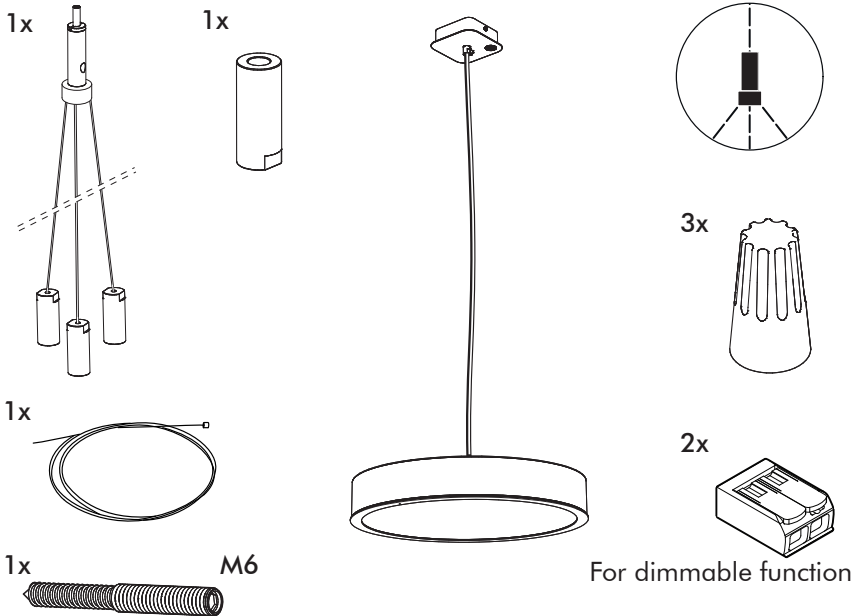

BuzziDisk Ceiling Suspended

INSTALLATION MANUAL

MODE D' EMPLOI

120V

Technical info

OR

⚠ The light source of this luminaire is not replaceable; when the light source reaches its end of life the whole luminaire shall be replaced.

Excluded

2x

1x

2x

2x

Included BuzziDisk Ceiling Suspended Straight

Included BuzziDisk Ceiling Suspended Split

BuzziDisk Ceiling Suspended Straight