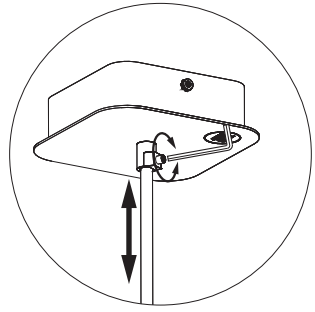

- | | |
|--------|---------|
| White | Neutral |
| Black | Line |
| Green | Ground |
| Red | DIM - |
| Purple | DIM + |

9b

Connection excluding dimmable function

10

!

BuzziDisk Ceiling Suspended Split

2 PERS. 