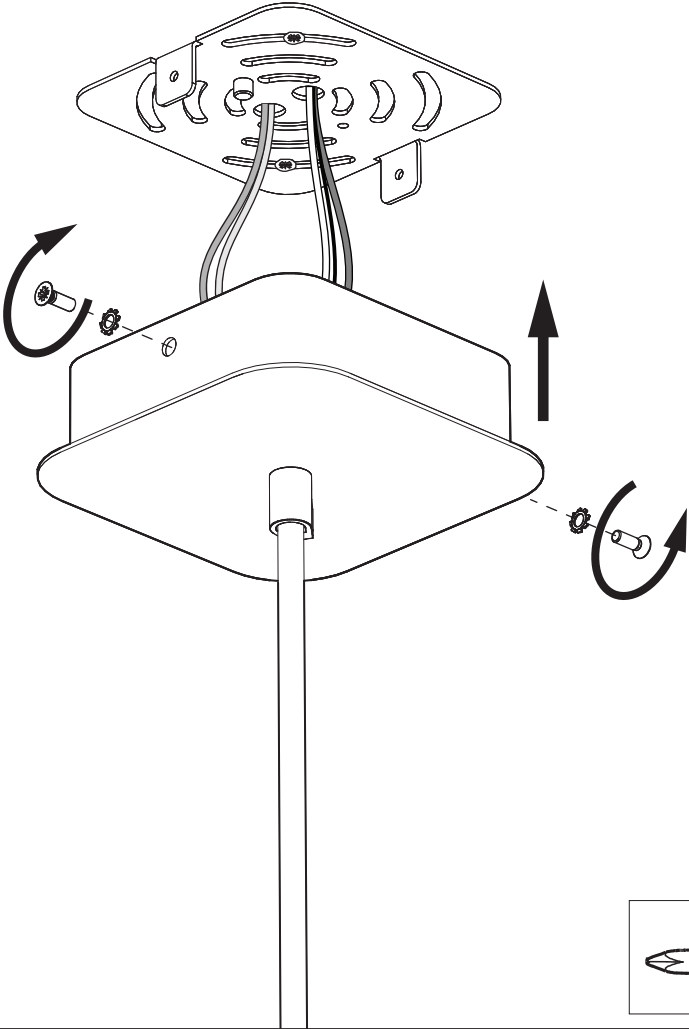

- | | |
|--------|---------|
| White | Neutral |
| Black | Line |
| Green | Ground |
| Red | DIM - |
| Purple | DIM + |

9b

Connection excluding dimmable function

10

!

BuzziDisk Ceiling Suspended Split

2 PERS. 

4

5

6

9a

Connection including dimmable function

- | | |
|--------|---------|
| White | Neutral |
| Black | Line |
| Green | Ground |
| Red | DIM - |
| Purple | DIM + |

9b

Connection excluding dimmable function