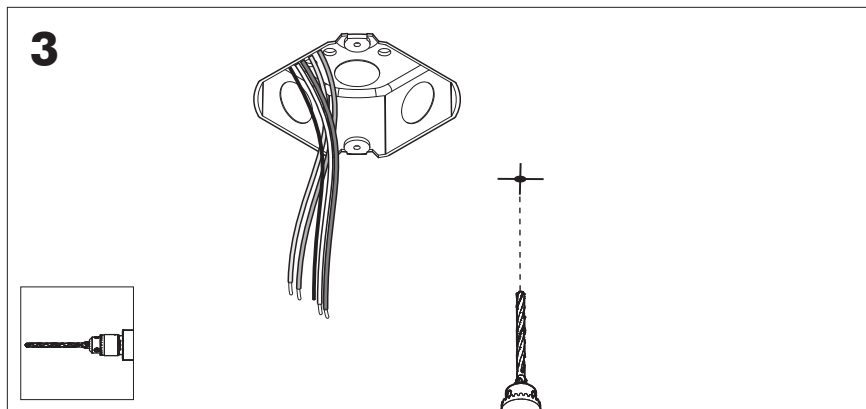

- | | |
|--------|---------|
| White | Neutral |
| Black | Line |
| Green | Ground |
| Red | DIM - |
| Purple | DIM + |

9b

Connection excluding dimmable function

10

!

BuzziDisk Ceiling Suspended Split

2 PERS. 