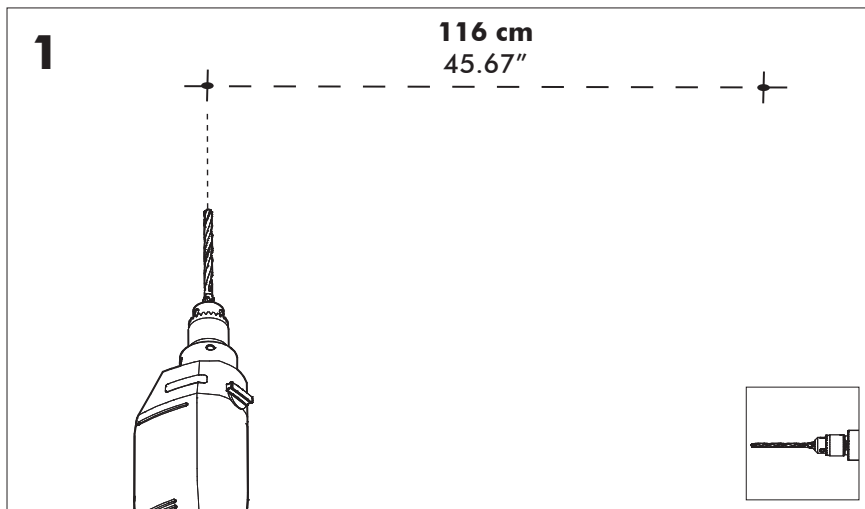

BuzziFold Suspended Vertical

2 PERS.