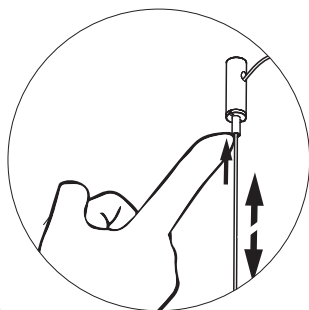

4

5

6

7

BuzziFold Wall Mounted

2 PERS.

1

110 cm
43.31"