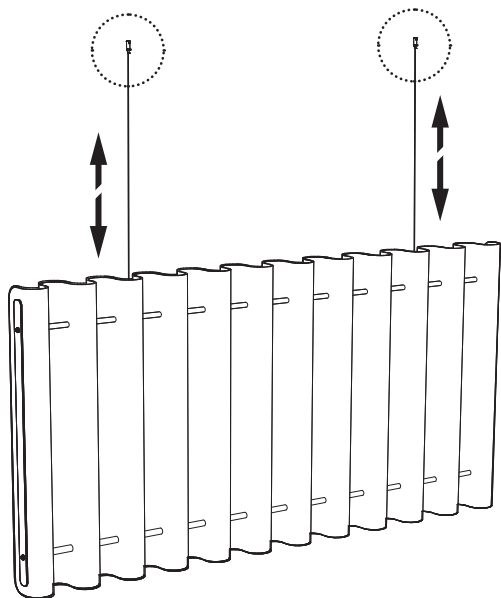

4

5

6

7

BuzziFold Wall Mounted

2 PERS.

1

110 cm
43.31"