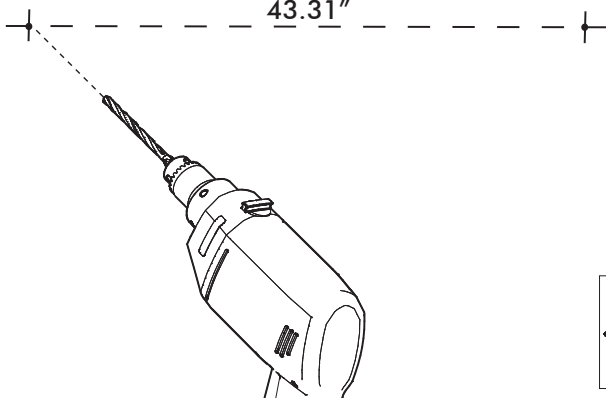

4

5

6

7

BuzziFold Wall Mounted

2 PERS.

1

110 cm
43.31"