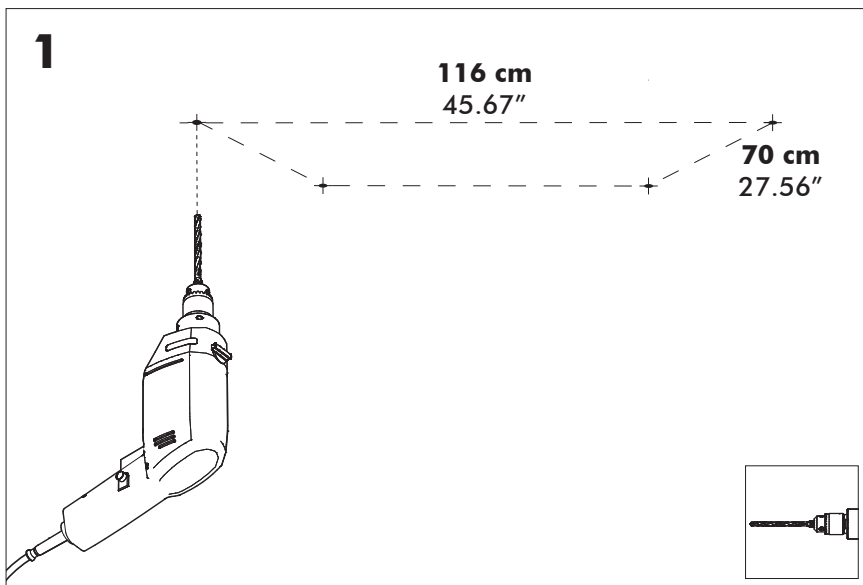

BuzziFold Suspended Horizontal

2 PERS.