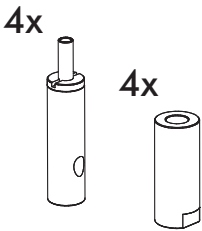

Excluded

2x 

S | M 3x
XL 4x 

2x 

For dimmable function

For dimmable function

BuzziJet Square Ceiling Suspended S|M

2 PERS. 