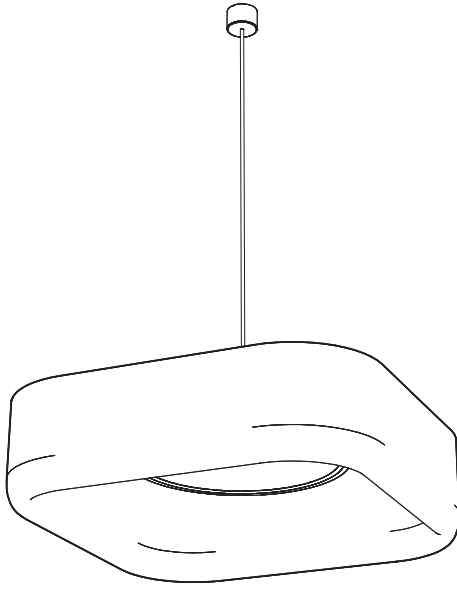

BuzziJet Square Ceiling Suspended S | M | XL

INSTALLATION MANUAL

MODE DE L'EMPLOI

120V-277V

Technical info

⚠ The light source of this luminaire is not replaceable; when the light source reaches its end of life the whole luminaire shall be replaced.

Excluded

2x 

S | M 3x
XL 4x 

2x 

For dimmable function

For dimmable function

BuzziJet Square Ceiling Suspended S|M

2 PERS. 