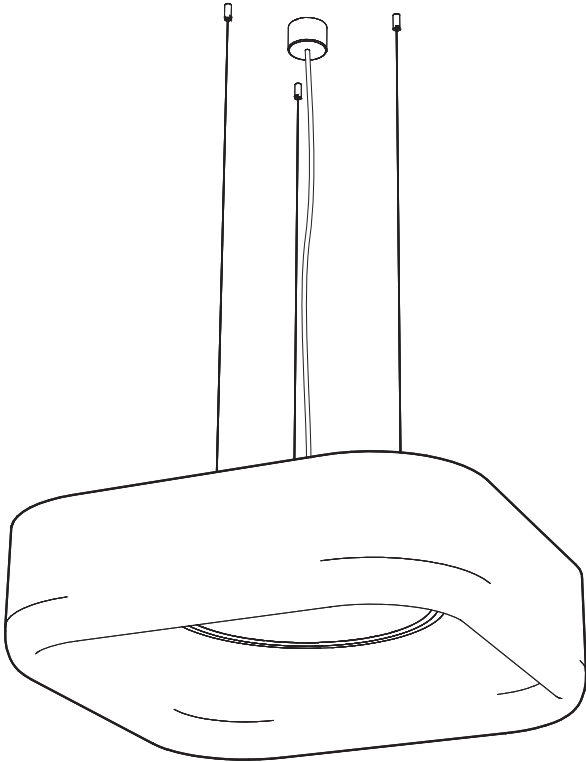

BuzziJet Square Ceiling Suspended S | M | XL

INSTALLATION MANUAL

MODE DE L'EMPLOI

120V-277V

Technical info

⚠ The light source of this luminaire is not replaceable; when the light source reaches its end of life the whole luminaire shall be replaced.

Excluded

2x 

S | M 3x
XL 4x 

2x 

For dimmable function

For dimmable function

BuzziJet Square Ceiling Suspended S|M

2 PERS. 