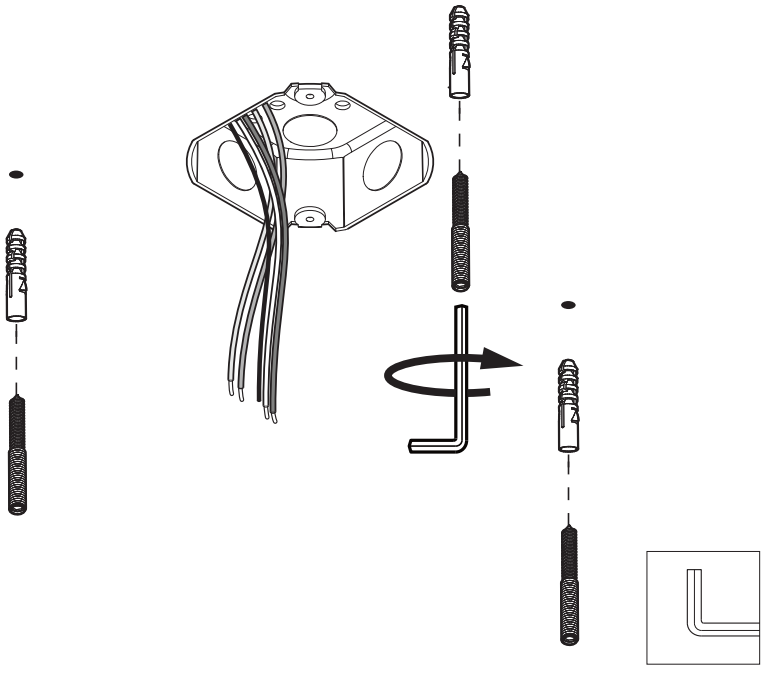

BuzziJet Square Ceiling Suspended S | M | XL

INSTALLATION MANUAL

MODE DE L'EMPLOI

120V-277V

Technical info

⚠ The light source of this luminaire is not replaceable; when the light source reaches its end of life the whole luminaire shall be replaced.

Excluded

2x 

S | M 3x
XL 4x 

2x 

For dimmable function

For dimmable function

BuzziJet Square Ceiling Suspended S|M

2 PERS. 

4

5

6

8

9

10a

Connection including dimmable function Raccordement avec fonction de gradation

10b

Ø: 23.62"

6

7

8

9

12a

Connection including dimmable function Raccordement avec fonction de gradation

12b