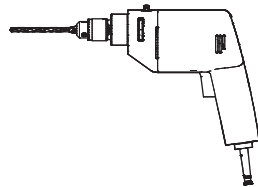

S | M 3x
XL 4x

2x