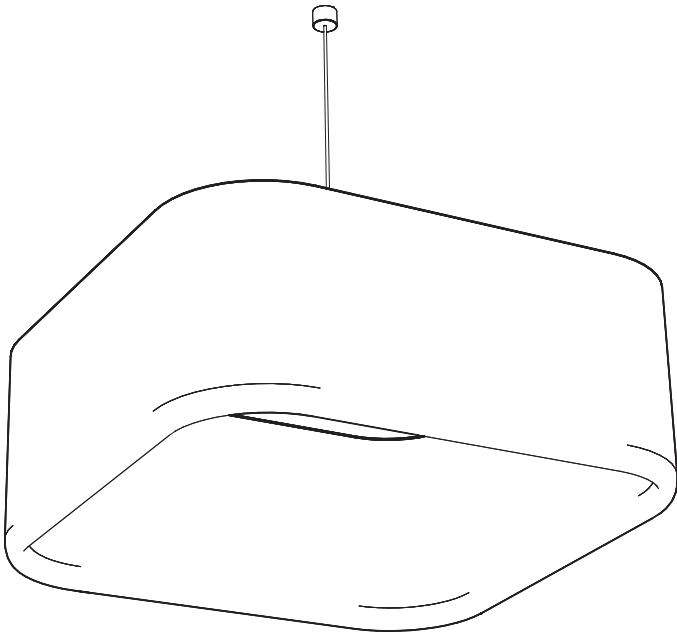

BuzziJet Square Ceiling Suspended S | M | XL

INSTALLATION MANUAL

MODE DE L'EMPLOI

120V-277V

Technical info

⚠ The light source of this luminaire is not replaceable; when the light source reaches its end of life the whole luminaire shall be replaced.

Excluded

2x 

S | M 3x
XL 4x 

2x 

For dimmable function

For dimmable function

BuzziJet Square Ceiling Suspended S|M

2 PERS. 

4

5

6

8

9

10a

Connection including dimmable function Raccordement avec fonction de gradation

10b