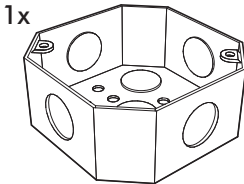

BuzziJet Square Ceiling Suspended S | M | XL

INSTALLATION MANUAL

MODE DE L'EMPLOI

120V-277V

Technical info

⚠ The light source of this luminaire is not replaceable; when the light source reaches its end of life the whole luminaire shall be replaced.

Excluded

2x 

S | M 3x
XL 4x 

2x 

For dimmable function

For dimmable function

BuzziJet Square Ceiling Suspended S|M

2 PERS. 