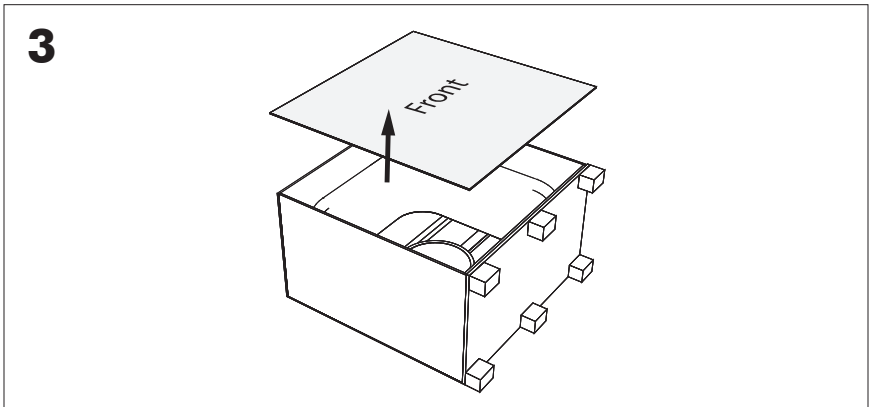

11

!

BuzziJet Square Ceiling Suspended XL

2 PERS. 

4

5

XL

X: 16.96"

Ø: 23.62"

6

7

8

9

12a

Connection including dimmable function Raccordement avec fonction de gradation

12b