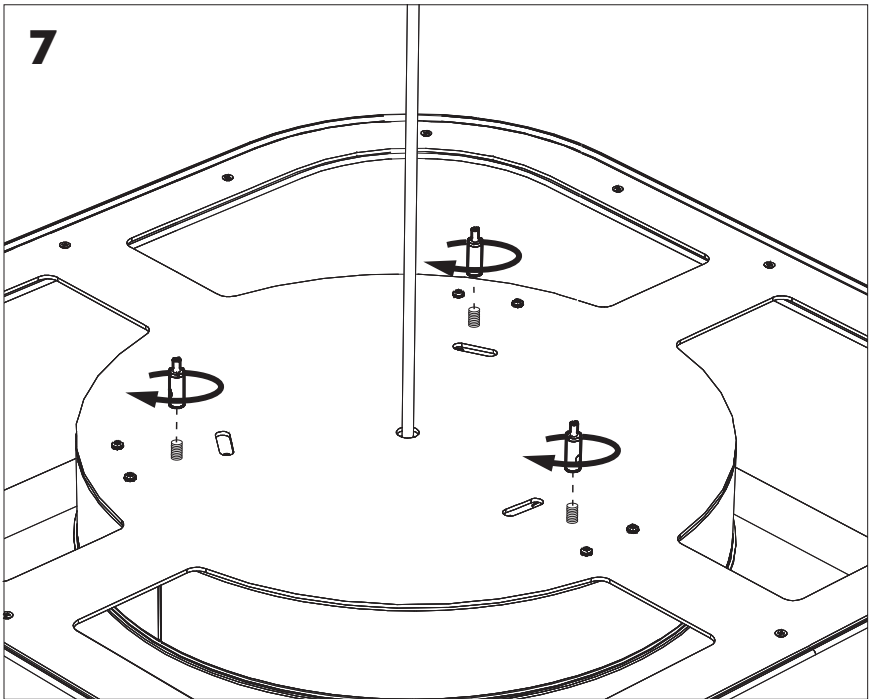

BuzziJet Square Ceiling Suspended S | M | XL

INSTALLATION MANUAL

MODE DE L'EMPLOI

120V-277V

Technical info

⚠ The light source of this luminaire is not replaceable; when the light source reaches its end of life the whole luminaire shall be replaced.

Excluded

2x 

S | M 3x
XL 4x 

2x 

For dimmable function

For dimmable function

BuzziJet Square Ceiling Suspended S|M

2 PERS. 

4

5

6

8

9

10a

Connection including dimmable function Raccordement avec fonction de gradation

10b