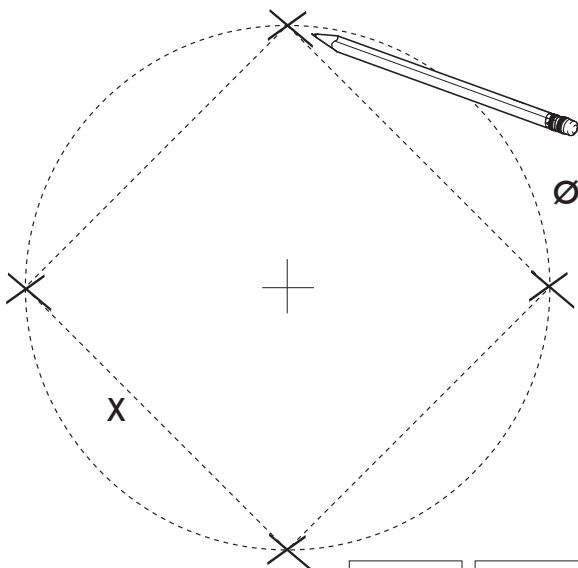

11

!

BuzziJet Square Ceiling Suspended XL

2 PERS. 

4

5

XL

X: 16.96"

Ø: 23.62"

6

7

8

9

12a

Connection including dimmable function Raccordement avec fonction de gradation

12b