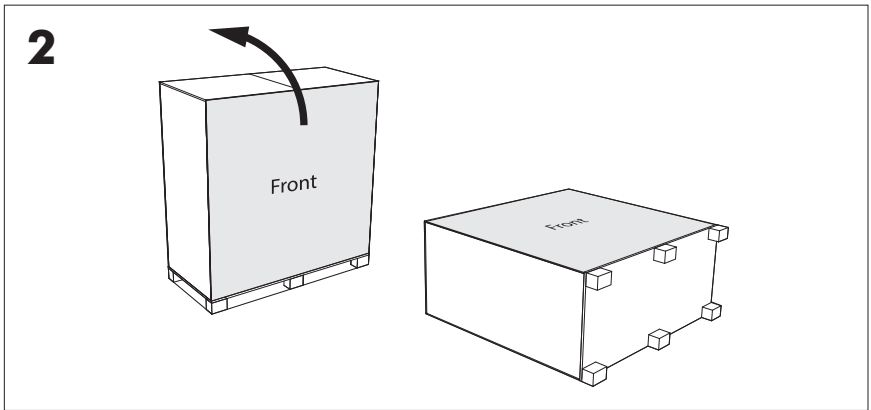

11

!

BuzziJet Square Ceiling Suspended XL

2 PERS. 

4

5

XL

X: 16.96"

Ø: 23.62"

6

7

8

9

12a

Connection including dimmable function Raccordement avec fonction de gradation

12b