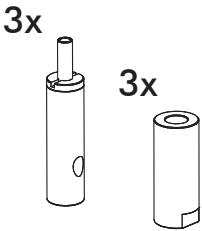

Excluded

2x 

S | M 3x
XL 4x 

2x 

For dimmable function

For dimmable function

BuzziJet Square Ceiling Suspended S|M

2 PERS. 