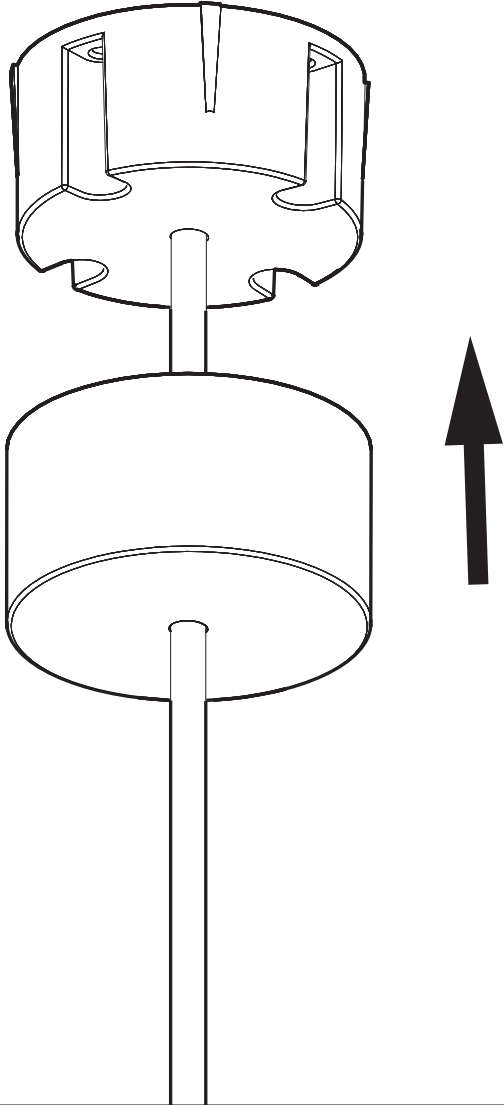

BuzziJet Square Ceiling Suspended S | M | XL

INSTALLATION MANUAL

MODE DE L'EMPLOI

120V-277V

Technical info

⚠ The light source of this luminaire is not replaceable; when the light source reaches its end of life the whole luminaire shall be replaced.

Connection excluding dimmable function
Raccordement sans fonction de gradation

Optional Outletbox
Cover

| | |
|-------|-------------|
| White | Neutral |
| Black | Line |
| Green | Ground |
| Red | Not used |
| Blue | Not used |
| Blanc | Neutre |
| Noir | Ligne |
| Vert | Masse |
| Rouge | Non utilisé |
| Bleu | Non utilisé |

11

!

BuzziJet Square Ceiling Suspended XL

2 PERS. 

4

5

XL

X: 16.96"

Ø: 23.62"

6

7

8

9

12a

Connection including dimmable function Raccordement avec fonction de gradation

12b