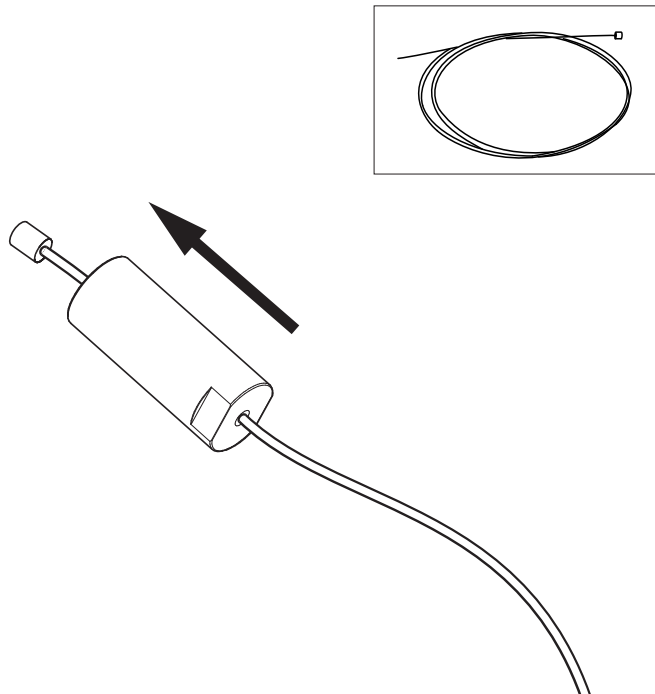

BuzziJet Square Ceiling Suspended S | M | XL

INSTALLATION MANUAL

MODE DE L'EMPLOI

120V-277V

Technical info

⚠ The light source of this luminaire is not replaceable; when the light source reaches its end of life the whole luminaire shall be replaced.

4

5

6

8

9

10a

Connection including dimmable function Raccordement avec fonction de gradation

10b