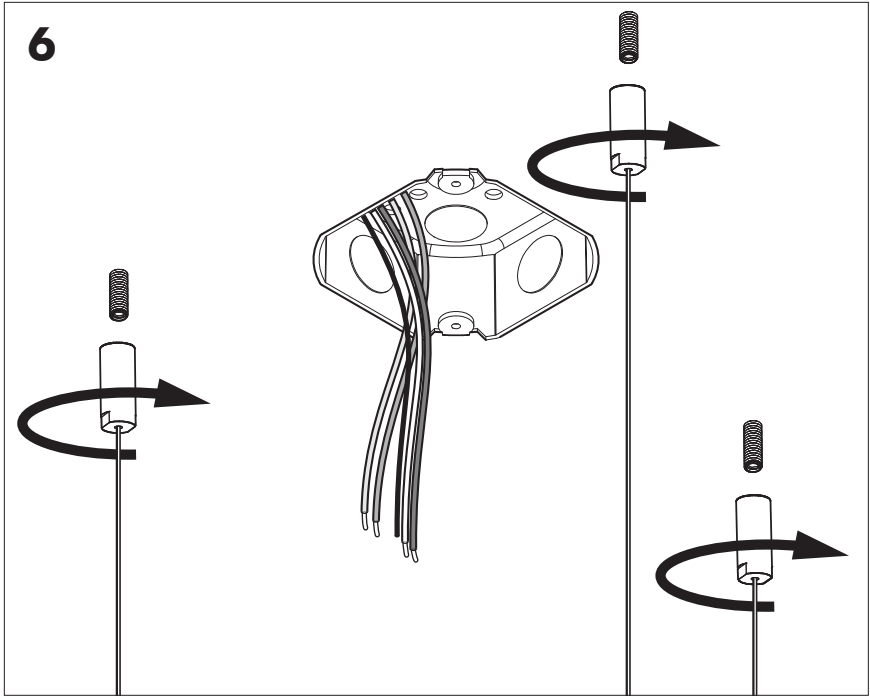

BuzziJet Square Ceiling Suspended S | M | XL

INSTALLATION MANUAL

MODE DE L'EMPLOI

120V-277V

Technical info

⚠ The light source of this luminaire is not replaceable; when the light source reaches its end of life the whole luminaire shall be replaced.

4

5

6

8

9

10a

Connection including dimmable function Raccordement avec fonction de gradation

10b