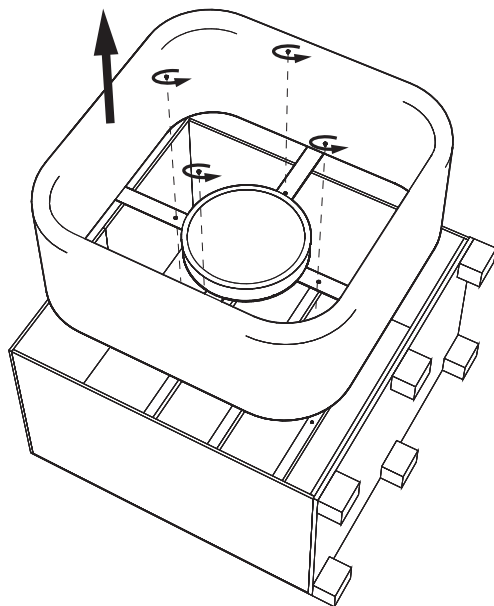

11

!

BuzziJet Square Ceiling Suspended XL

2 PERS. 

4

5

XL

X: 16.96"

Ø: 23.62"

6

7

8

9

12a

Connection including dimmable function Raccordement avec fonction de gradation

12b