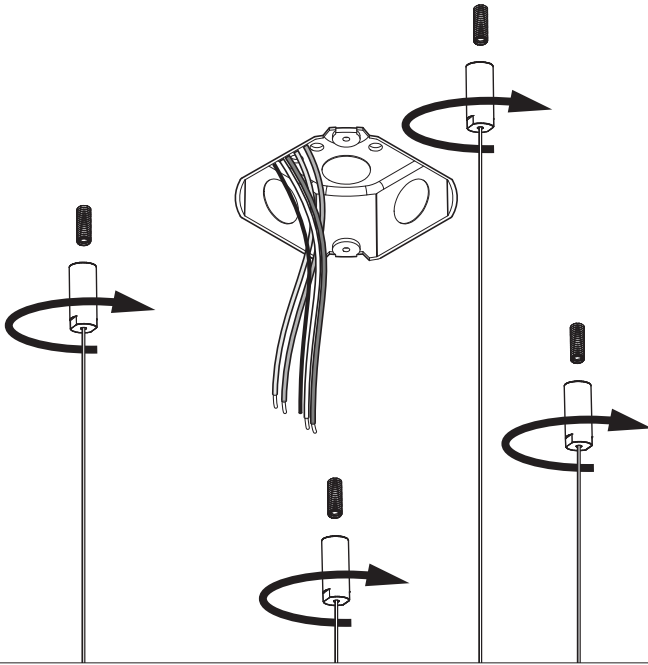

BuzziJet Square Ceiling Suspended XL | XXL

INSTALLATION MANUAL

XL 120V

XXL 120V-277V

Technical info

OR

A The light source of this luminaire is not replaceable; when the light source reaches its end of life the whole luminaire shall be replaced.

4

5

XL

X: 16.96"

Ø: 23.62"

6

7

8

9

8

10

11a

Connection including dimmable function

- | | |
|--------|---------|
| White | Neutral |
| Black | Line |
| Green | Ground |
| Red | DIM - |
| Purple | DIM + |

11b

Connection excluding dimmable function

X: 25.03"

Ø: 35.43"

X

X

X

X

7

8