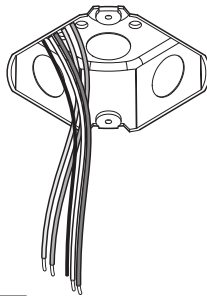

4

5

XL

X: 16.96"

Ø: 23.62"

6

7

8

- | | |
|--------|----------|
| White | Neutral |
| Black | Line |
| Green | Ground |
| Red | Not used |
| Purple | Not used |

12

BuzziJet Square Ceiling Suspended XXL

2 PERS. 

4

5

6

XXL

X: 25.03"

Ø: 35.43"

X

X

X

X

7

8