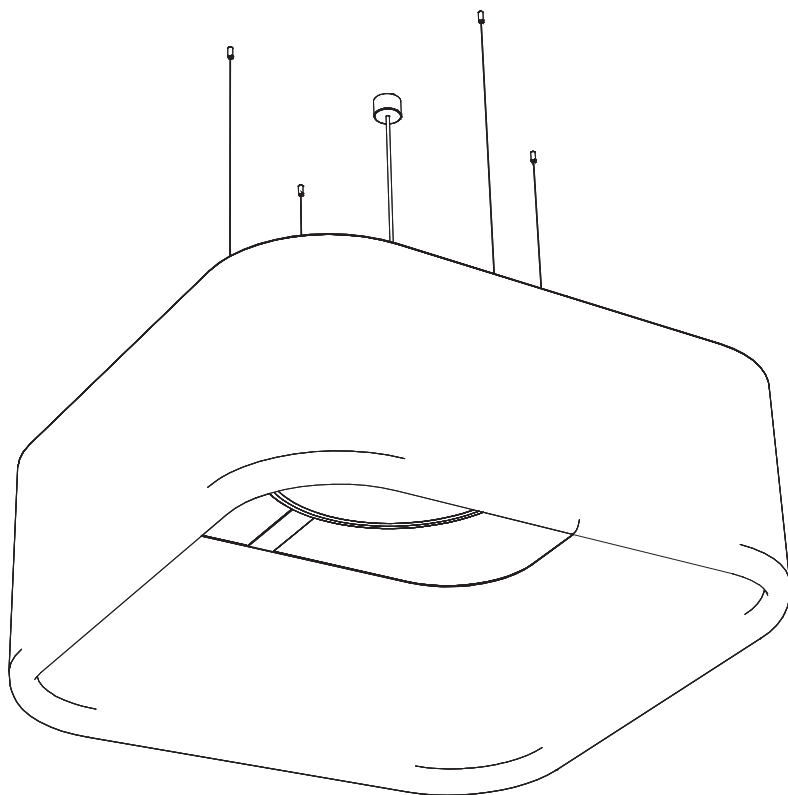

BuzziJet Square Ceiling Suspended XL | XXL

INSTALLATION MANUAL

XL 120V

XXL 120V-277V

Technical info

OR

A The light source of this luminaire is not replaceable; when the light source reaches its end of life the whole luminaire shall be replaced.

Excluded

2x 

1x

4x

For dimmable function

For dimmable function

BuzziJet Square Ceiling Suspended XL

2 PERS. 

4

5

XL

X: 16.96"

Ø: 23.62"

6

7

8

X: 25.03"

Ø: 35.43"

X

X

X

X

7

8