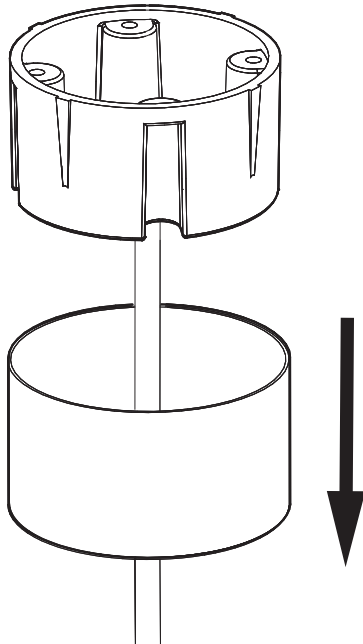

4

5

XL

X: 16.96"

Ø: 23.62"

6

7

8

- | | |
|--------|----------|
| White | Neutral |
| Black | Line |
| Green | Ground |
| Red | Not used |
| Purple | Not used |

12

BuzziJet Square Ceiling Suspended XXL

2 PERS. 

4

5

6

XXL

X: 25.03"

Ø: 35.43"

X

X

X

X

7

8