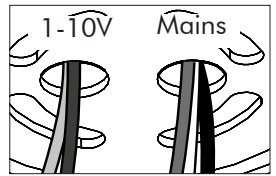

4

5

XL

X: 16.96"

Ø: 23.62"

6

7

8

9

8

10

11a

Connection including dimmable function

- | | |
|--------|---------|
| White | Neutral |
| Black | Line |
| Green | Ground |
| Red | DIM - |
| Purple | DIM + |

11b

Connection excluding dimmable function