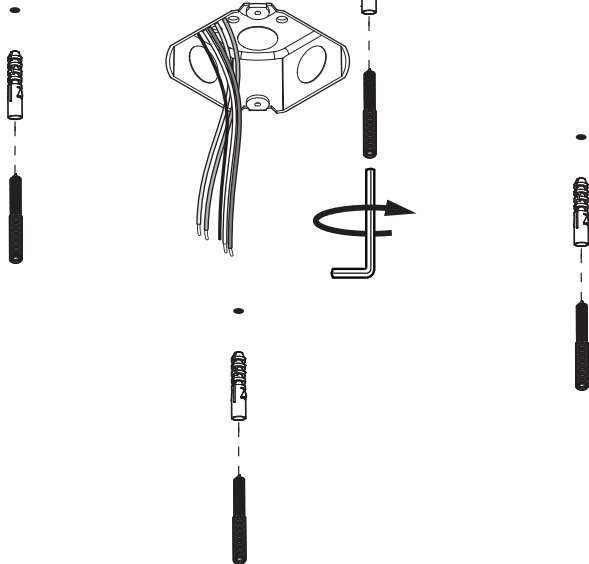

4

5

XL

X: 16.96"

Ø: 23.62"

6

7

8

9

8

10

11a

Connection including dimmable function

- | | |
|--------|---------|
| White | Neutral |
| Black | Line |
| Green | Ground |
| Red | DIM - |
| Purple | DIM + |

11b

Connection excluding dimmable function

X: 25.03"

Ø: 35.43"

X

X

X

X

7

8