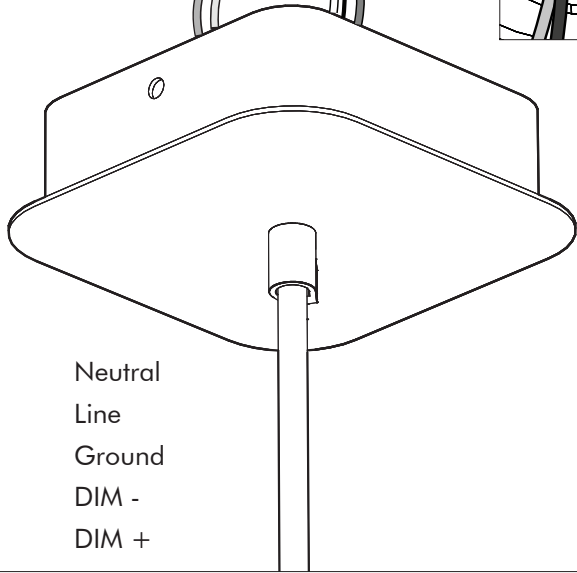

4

5

XL

X: 16.96"

Ø: 23.62"

6

7

8

9

8

10

11a

Connection including dimmable function

- | | |
|--------|---------|
| White | Neutral |
| Black | Line |
| Green | Ground |
| Red | DIM - |
| Purple | DIM + |

11b

Connection excluding dimmable function

X: 25.03"

Ø: 35.43"

X

X

X

X

7

8