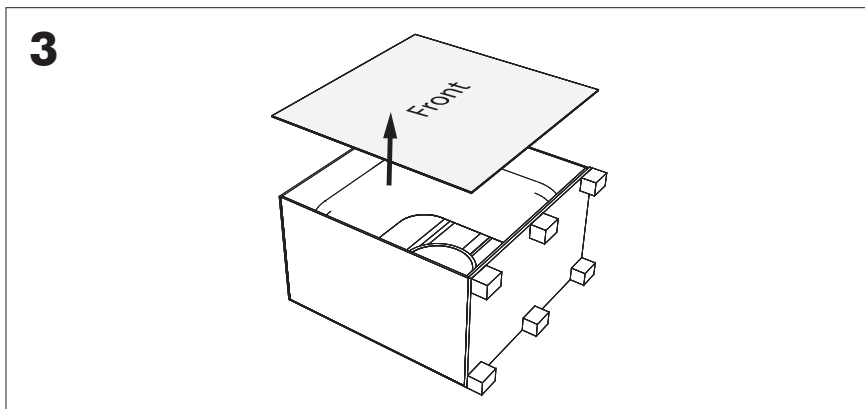

BuzziJet Square Ceiling Suspended XL | XXL

INSTALLATION MANUAL

XL 120V

XXL 120V-277V

Technical info

OR

A The light source of this luminaire is not replaceable; when the light source reaches its end of life the whole luminaire shall be replaced.

Excluded

2x 

1x

4x

For dimmable function

For dimmable function

BuzziJet Square Ceiling Suspended XL

2 PERS. 

4

5

XL

X: 16.96"

Ø: 23.62"

6

7

8

X: 25.03"

Ø: 35.43"

X

X

X

X

7

8