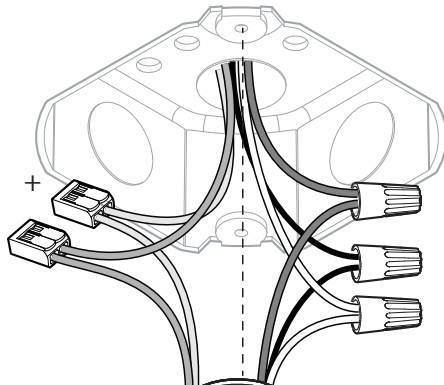

4

5

XL

X: 16.96"

Ø: 23.62"

6

7

8

9

8

10

11a

Connection including dimmable function

- | | |
|--------|---------|
| White | Neutral |
| Black | Line |
| Green | Ground |
| Red | DIM - |
| Purple | DIM + |

11b

Connection excluding dimmable function

X: 25.03"

Ø: 35.43"

X

X

X

X

7

8