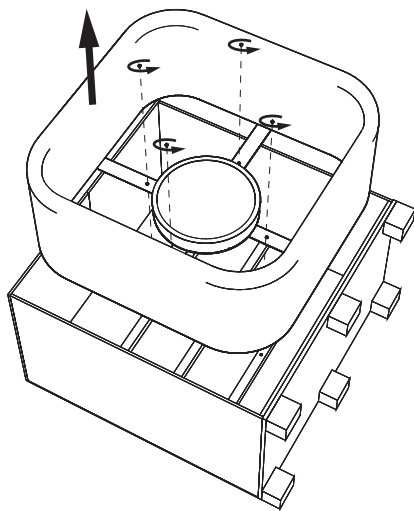

BuzziJet Square Ceiling Suspended XL | XXL

INSTALLATION MANUAL

XL 120V

XXL 120V-277V

Technical info

OR

A The light source of this luminaire is not replaceable; when the light source reaches its end of life the whole luminaire shall be replaced.

Excluded

2x 

1x

4x

For dimmable function

For dimmable function

BuzziJet Square Ceiling Suspended XL

2 PERS. 

4

5

XL

X: 16.96"

Ø: 23.62"

6

7

8

X: 25.03"

Ø: 35.43"

X

X

X

X

7

8