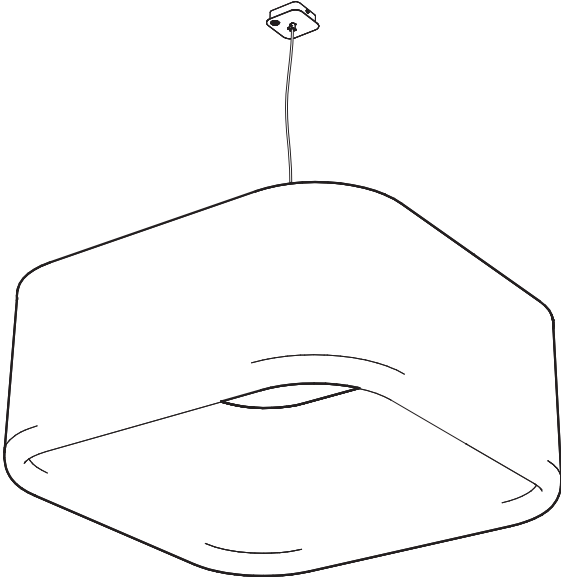

BuzziJet Square Ceiling Suspended XL | XXL

INSTALLATION MANUAL

XL 120V

XXL 120V-277V

Technical info

OR

A The light source of this luminaire is not replaceable; when the light source reaches its end of life the whole luminaire shall be replaced.

Excluded

2x 

1x

4x

For dimmable function

For dimmable function

BuzziJet Square Ceiling Suspended XL

2 PERS. 

4

5

XL

X: 16.96"

Ø: 23.62"

6

7

8

X: 25.03"

Ø: 35.43"

X

X

X

X

7

8