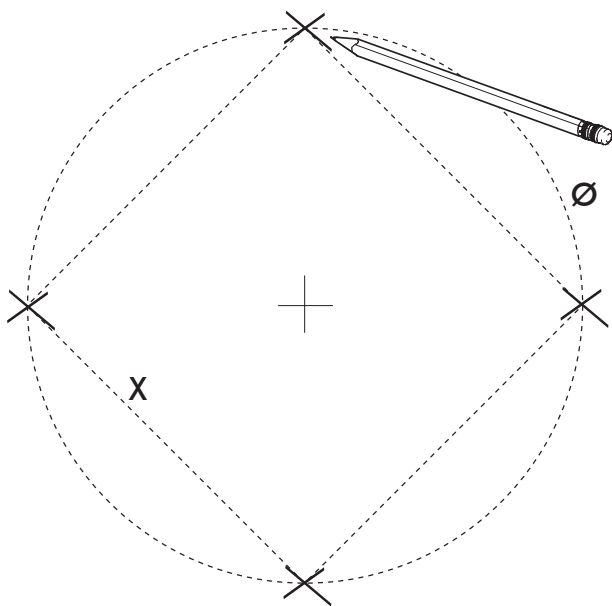

BuzziJet Square Ceiling Suspended XL | XXL

INSTALLATION MANUAL

XL 120V

XXL 120V-277V

Technical info

OR

A The light source of this luminaire is not replaceable; when the light source reaches its end of life the whole luminaire shall be replaced.

Excluded

2x 

1x

4x

For dimmable function

For dimmable function

BuzziJet Square Ceiling Suspended XL

2 PERS. 

4

5

XL

X: 16.96"

Ø: 23.62"

6

7

8

X: 25.03"

Ø: 35.43"

X

X

X

X

7

8