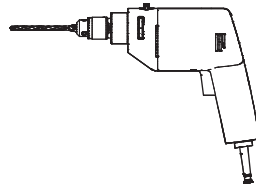

Technical info

OR

A The light source of this luminaire is not replaceable; when the light source reaches its end of life the whole luminaire shall be replaced.

Excluded

2x

1x

4x