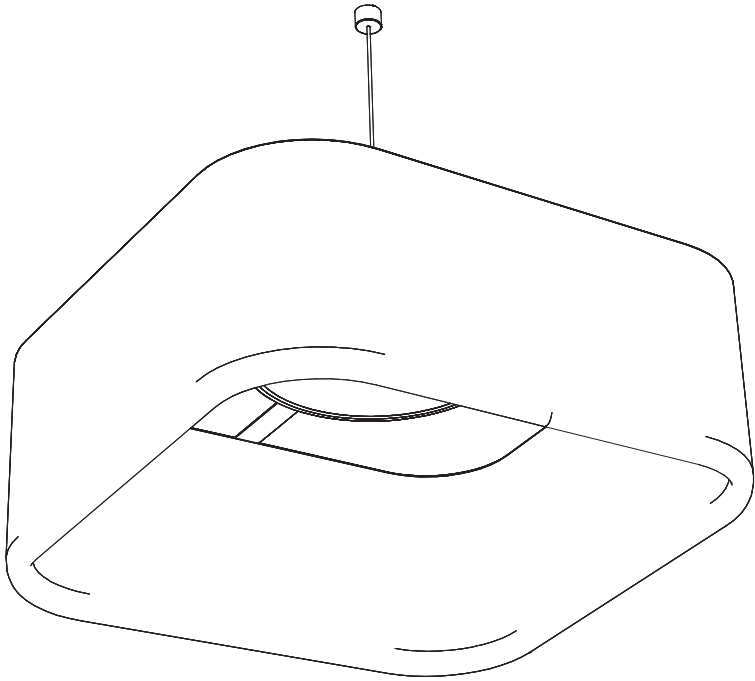

BuzziJet Square Ceiling Suspended XL | XXL

INSTALLATION MANUAL

XL 120V

XXL 120V-277V

Technical info

OR

A The light source of this luminaire is not replaceable; when the light source reaches its end of life the whole luminaire shall be replaced.

Excluded

2x 

1x

4x

For dimmable function

For dimmable function

BuzziJet Square Ceiling Suspended XL

2 PERS. 

4

5

XL

X: 16.96"

Ø: 23.62"

6

7

8

X: 25.03"

Ø: 35.43"

X

X

X

X

7

8