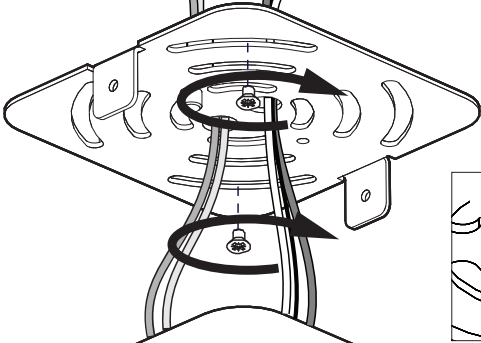

4

5

XL

X: 16.96"

Ø: 23.62"

6

7

8

9

8

10

11a

Connection including dimmable function

- | | |
|--------|---------|
| White | Neutral |
| Black | Line |
| Green | Ground |
| Red | DIM - |
| Purple | DIM + |

11b

Connection excluding dimmable function

X: 25.03"

Ø: 35.43"

X

X

X

X

7

8