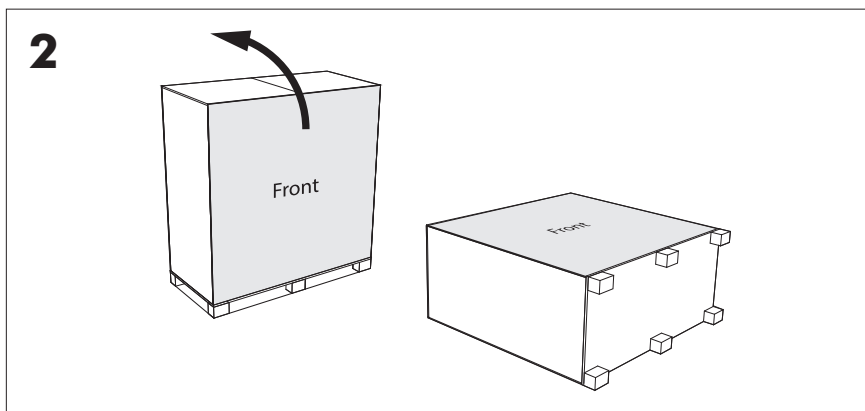

BuzziJet Square Ceiling Suspended XL | XXL

INSTALLATION MANUAL

XL 120V

XXL 120V-277V

Technical info

OR

A The light source of this luminaire is not replaceable; when the light source reaches its end of life the whole luminaire shall be replaced.

Excluded

2x 

1x

4x

For dimmable function

For dimmable function

BuzziJet Square Ceiling Suspended XL

2 PERS. 

4

5

XL

X: 16.96"

Ø: 23.62"

6

7

8

X: 25.03"

Ø: 35.43"

X

X

X

X

7

8