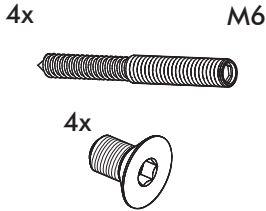

Excluded

2x 

1x

4x

For dimmable function

For dimmable function

BuzziJet Square Ceiling Suspended XL

2 PERS. 

4

5

XL

X: 16.96"

Ø: 23.62"

6

7

8

X: 25.03"

Ø: 35.43"

X

X

X

X

7

8