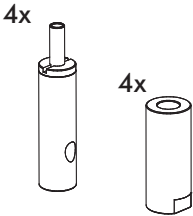

Excluded

2x 

1x

4x

For dimmable function

For dimmable function

BuzziJet Square Ceiling Suspended XL

2 PERS. 

4

5

XL

X: 16.96"

Ø: 23.62"

6

7

8

X: 25.03"

Ø: 35.43"

X

X

X

X

7

8