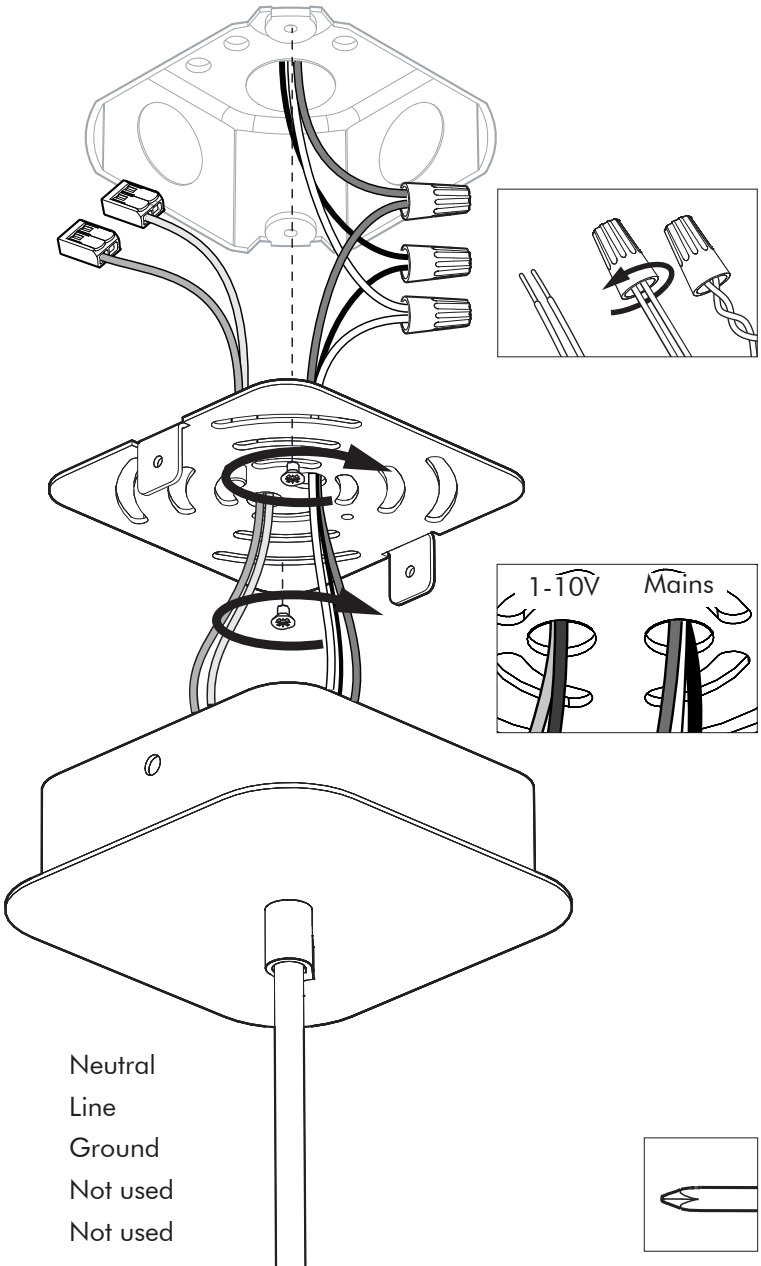

4

5

XL

X: 16.96"

Ø: 23.62"

6

7

8

9

8

10

11a

Connection including dimmable function

- | | |
|--------|---------|
| White | Neutral |
| Black | Line |
| Green | Ground |
| Red | DIM - |
| Purple | DIM + |

11b

Connection excluding dimmable function

X: 25.03"

Ø: 35.43"

X

X

X

X

7

8