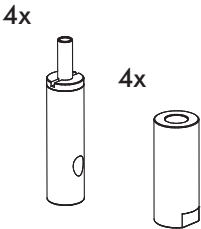

Excluded

2x 

1x

4x

For dimmable function

For dimmable function

BuzziJet Square Ceiling Suspended XL

2 PERS. 

4

5

XL

X: 16.96"

Ø: 23.62"

6

7

8

X: 25.03"

Ø: 35.43"

X

X

X

X

7

8