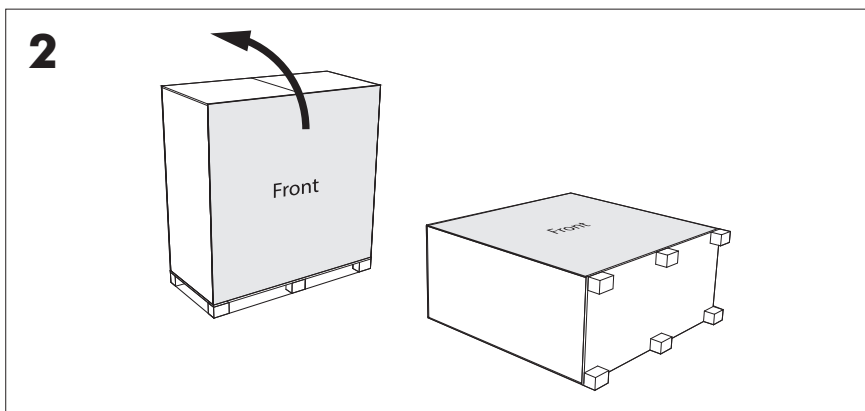

- | | |
|--------|----------|
| White | Neutral |
| Black | Line |
| Green | Ground |
| Red | Not used |
| Purple | Not used |

12

BuzziJet Square Ceiling Suspended XXL

2 PERS. 

4

5

6

XXL

X: 25.03"

Ø: 35.43"

X

X

X

X

7

8