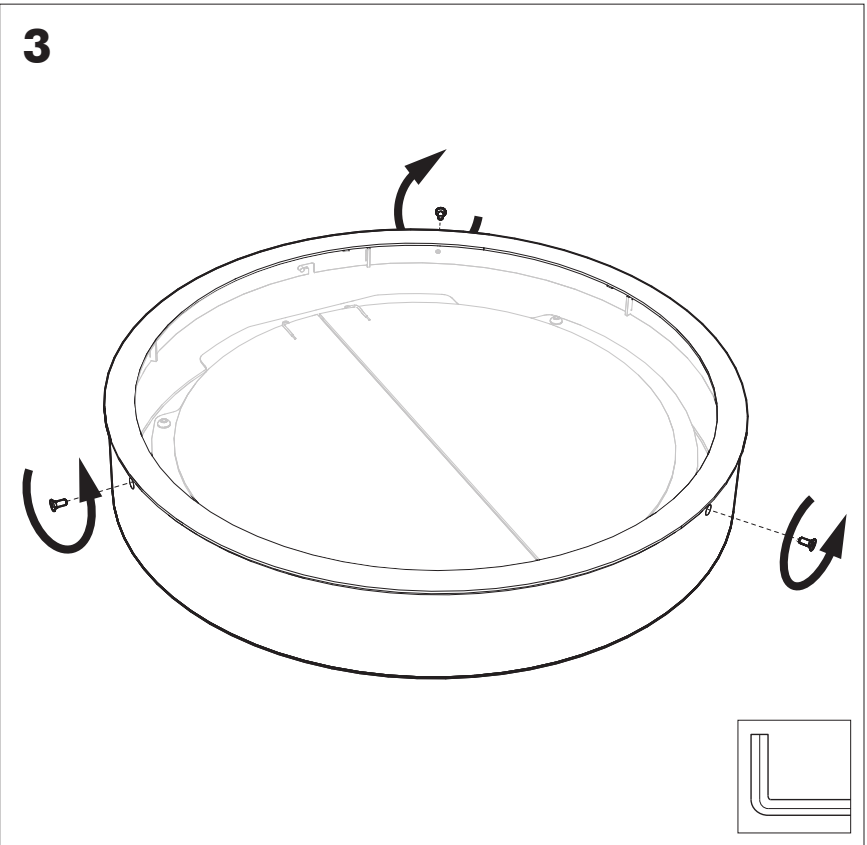

Replaceable (LED only) light source by a professional.

Replaceable control gear by a professional

Excluded

a. Max. Ø 5 mm
b. Max. Ø 10 mm

Included BuzziMoon Ceiling Mounted

2,5 mm

BuzziMoon Ceiling Mounted

1 PERS. 

4

5

6

7

8a

3x a  b
a. Max. \varnothing 5 mm
b. Max. \varnothing 10 mm

8b

3x a  b
a. Max. \varnothing 5 mm
b. Max. \varnothing 10 mm