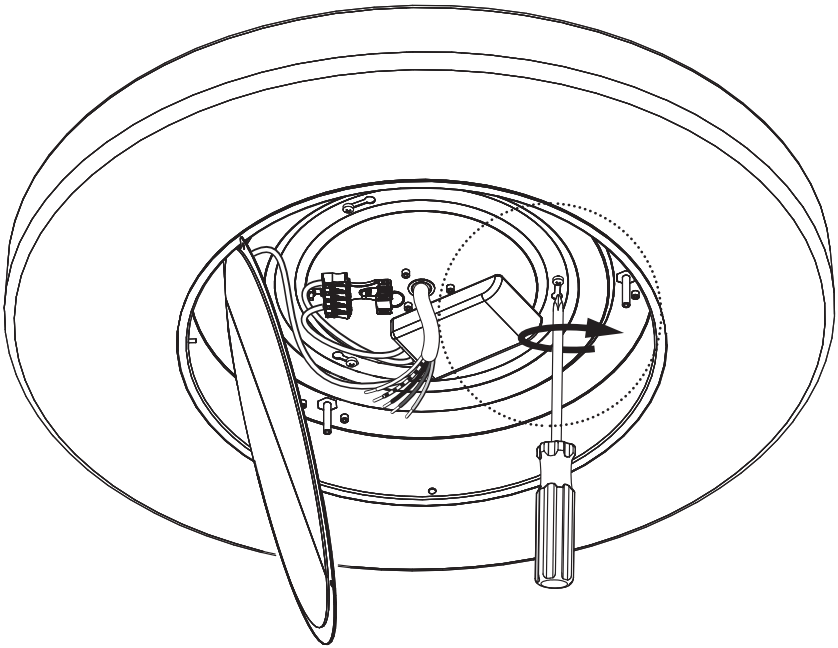

Replaceable (LED only) light source by a professional.

Replaceable control gear by a professional

Excluded

a. Max. Ø 5 mm
b. Max. Ø 10 mm

Included BuzziMoon Ceiling Mounted

2,5 mm

BuzziMoon Ceiling Mounted

1 PERS. 

4

5

6

7

8a

3x a  b
a. Max. \varnothing 5 mm
b. Max. \varnothing 10 mm

8b

3x a  b
a. Max. \varnothing 5 mm
b. Max. \varnothing 10 mm

9a

9b

10

11a

Connection including dimmable function

- | | |
|-------|-------------|
| Blue | Neutral (N) |
| Brown | Line (3) |
| Green | Ground |
| Black | DIM - |
| Grey | DIM + |

11b Connection excluding dimmable function