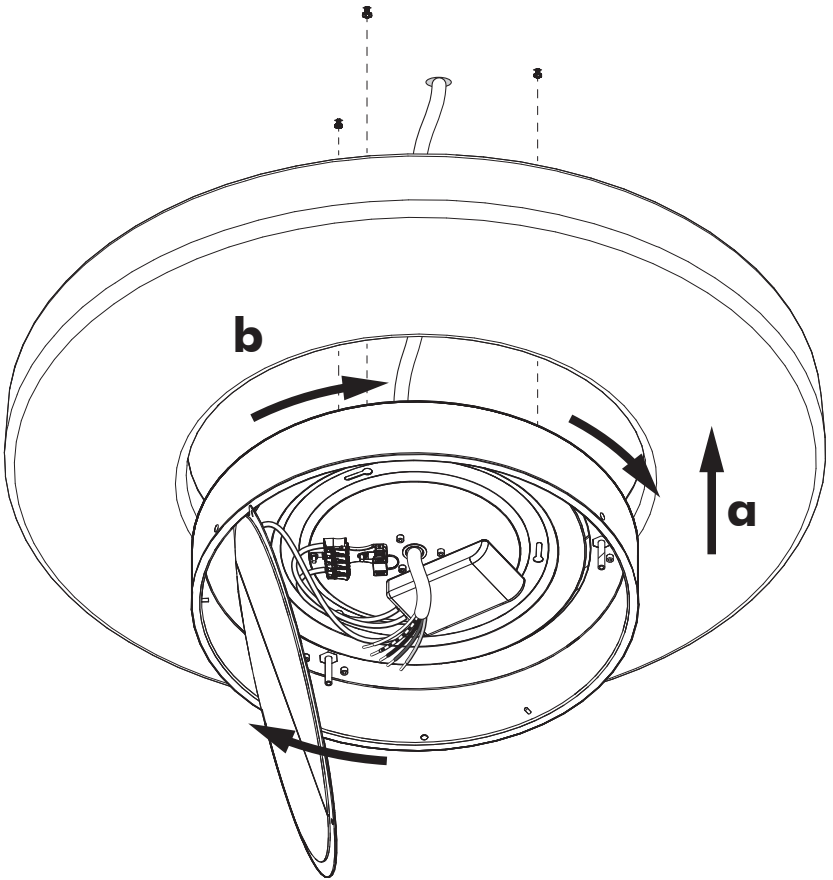

Replaceable (LED only) light source by a professional.

Replaceable control gear by a professional

Excluded

a. Max. Ø 5 mm
b. Max. Ø 10 mm

Included BuzziMoon Ceiling Mounted

2,5 mm

BuzziMoon Ceiling Mounted

1 PERS. 

4

5

6

7

8a

3x a  b
a. Max. \varnothing 5 mm
b. Max. \varnothing 10 mm

8b

3x a  b
a. Max. \varnothing 5 mm
b. Max. \varnothing 10 mm

9a

9b

10

11a

Connection including dimmable function

- | | |
|-------|-------------|
| Blue | Neutral (N) |
| Brown | Line (3) |
| Green | Ground |
| Black | DIM - |
| Grey | DIM + |

11b Connection excluding dimmable function