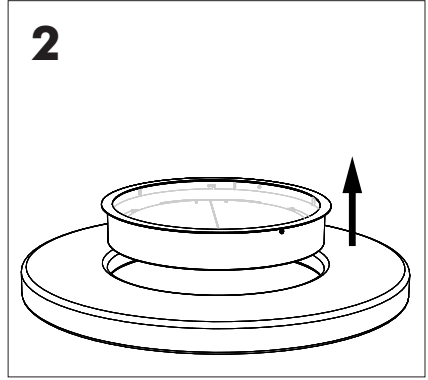

Replaceable (LED only) light source by a professional.

Replaceable control gear by a professional

Excluded

a. Max. Ø 5 mm
b. Max. Ø 10 mm

Included BuzziMoon Ceiling Mounted

2,5 mm

BuzziMoon Ceiling Mounted

1 PERS. 

4

5

6

7

8a

3x a  b
a. Max. \varnothing 5 mm
b. Max. \varnothing 10 mm

8b

3x a  b
a. Max. \varnothing 5 mm
b. Max. \varnothing 10 mm