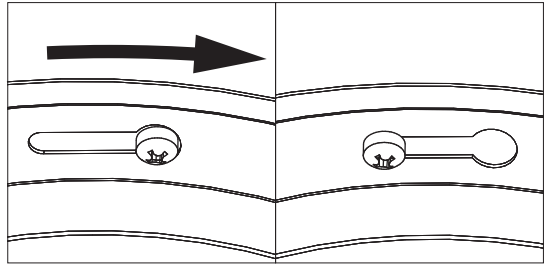

Replaceable (LED only) light source by a professional.

Replaceable control gear by a professional

Excluded

a. Max. Ø 5 mm
b. Max. Ø 10 mm

Included BuzziMoon Ceiling Mounted

2,5 mm

BuzziMoon Ceiling Mounted

1 PERS. 

4

5

6

7

8a

3x a  b
a. Max. \varnothing 5 mm
b. Max. \varnothing 10 mm

8b

3x a  b
a. Max. \varnothing 5 mm
b. Max. \varnothing 10 mm

9a

9b

10

11a

Connection including dimmable function

- | | |
|-------|-------------|
| Blue | Neutral (N) |
| Brown | Line (3) |
| Green | Ground |
| Black | DIM - |
| Grey | DIM + |

11b Connection excluding dimmable function