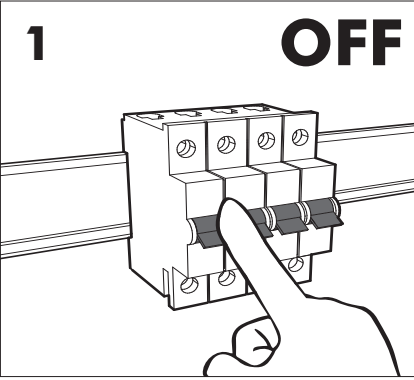

Replaceable (LED only) light source by a professional.

Replaceable control gear by a professional

Excluded

a. Max. Ø 5 mm
b. Max. Ø 10 mm

Included BuzziMoon Ceiling Mounted

2,5 mm

BuzziMoon Ceiling Mounted

1 PERS. 