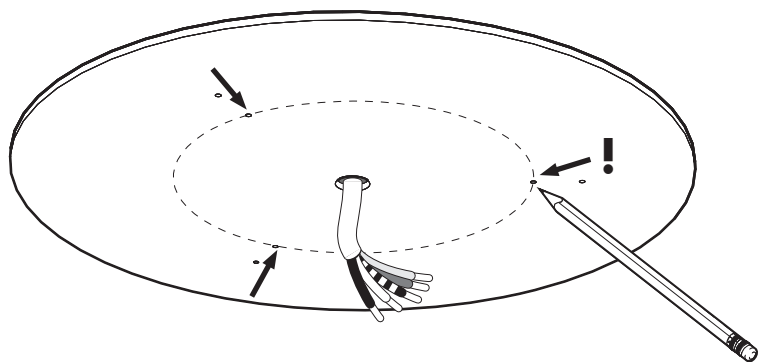

Replaceable (LED only) light source by a professional.

Replaceable control gear by a professional

Excluded

a. Max. Ø 5 mm
b. Max. Ø 10 mm

Included BuzziMoon Ceiling Mounted

2,5 mm

BuzziMoon Ceiling Mounted

1 PERS. 

4

5

6

7

8a

3x a  b
a. Max. \varnothing 5 mm
b. Max. \varnothing 10 mm

8b

3x a  b
a. Max. \varnothing 5 mm
b. Max. \varnothing 10 mm