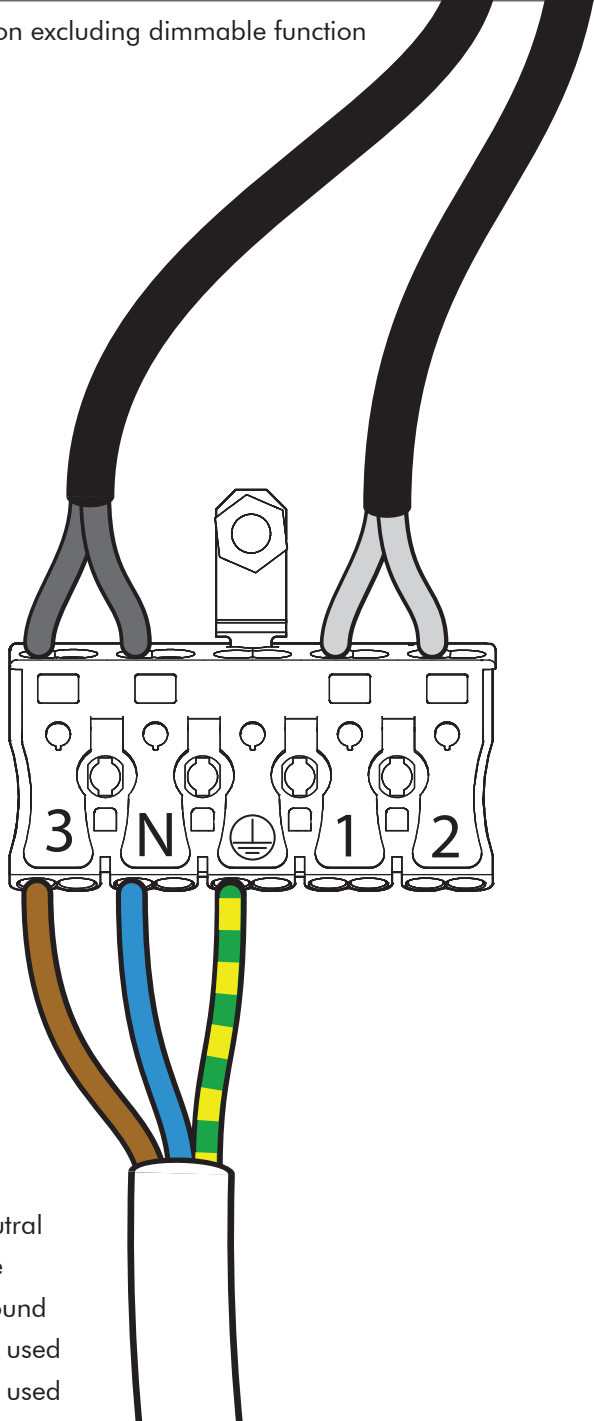

Replaceable (LED only) light source by a professional.

Replaceable control gear by a professional

Excluded

a. Max. Ø 5 mm
b. Max. Ø 10 mm

Included BuzziMoon Ceiling Mounted

2,5 mm

BuzziMoon Ceiling Mounted

1 PERS. 

4

5

6

7

8a

3x a  b
a. Max. \varnothing 5 mm
b. Max. \varnothing 10 mm

8b

3x a  b
a. Max. \varnothing 5 mm
b. Max. \varnothing 10 mm

9a

9b

10

11a

Connection including dimmable function

- | | |
|-------|-------------|
| Blue | Neutral (N) |
| Brown | Line (3) |
| Green | Ground |
| Black | DIM - |
| Grey | DIM + |

11b Connection excluding dimmable function