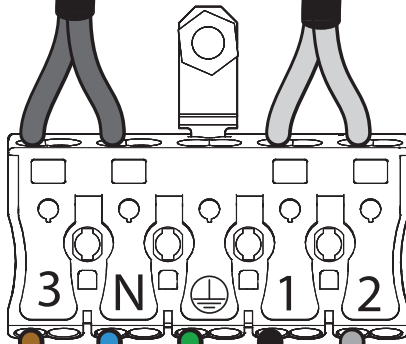

9a

9b

10

11a

Connection including dimmable function

- | | |
|-------|-------------|
| Blue | Neutral (N) |
| Brown | Line (3) |
| Green | Ground |
| Black | DIM - |
| Grey | DIM + |

11b Connection excluding dimmable function