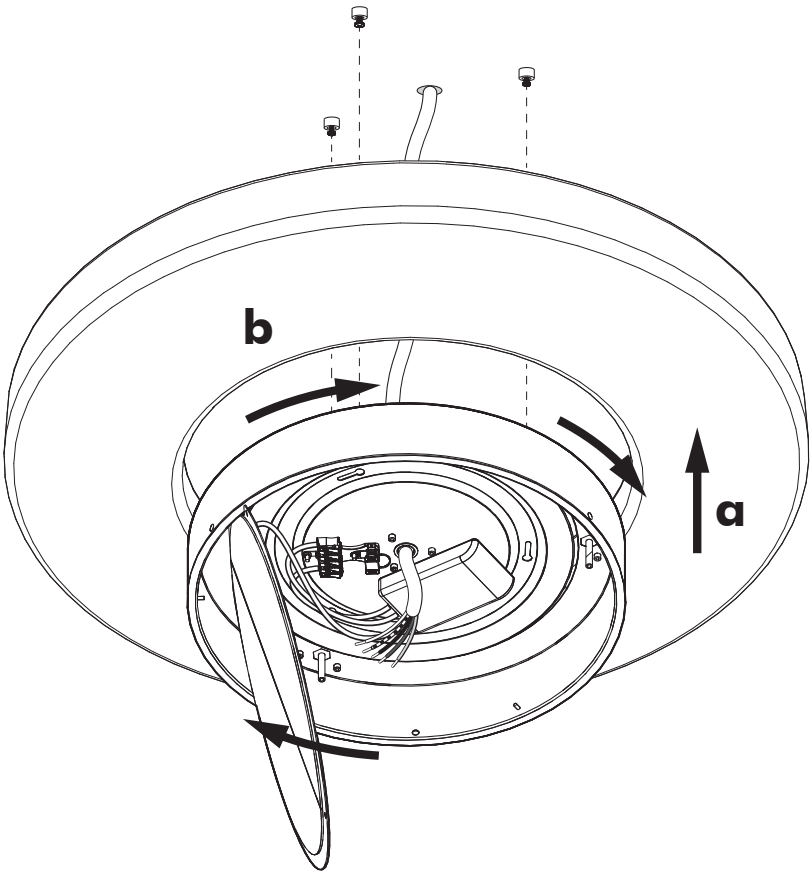

Replaceable (LED only) light source by a professional.

Replaceable control gear by a professional

Excluded

a. Max. Ø 5 mm
b. Max. Ø 10 mm

Included BuzziMoon Ceiling Mounted

2,5 mm

BuzziMoon Ceiling Mounted

1 PERS. 

4

5

6

7

8a

3x a  b
a. Max. \varnothing 5 mm
b. Max. \varnothing 10 mm

8b

3x a  b
a. Max. \varnothing 5 mm
b. Max. \varnothing 10 mm

9a

9b

10

11a

Connection including dimmable function

- | | |
|-------|-------------|
| Blue | Neutral (N) |
| Brown | Line (3) |
| Green | Ground |
| Black | DIM - |
| Grey | DIM + |

11b Connection excluding dimmable function