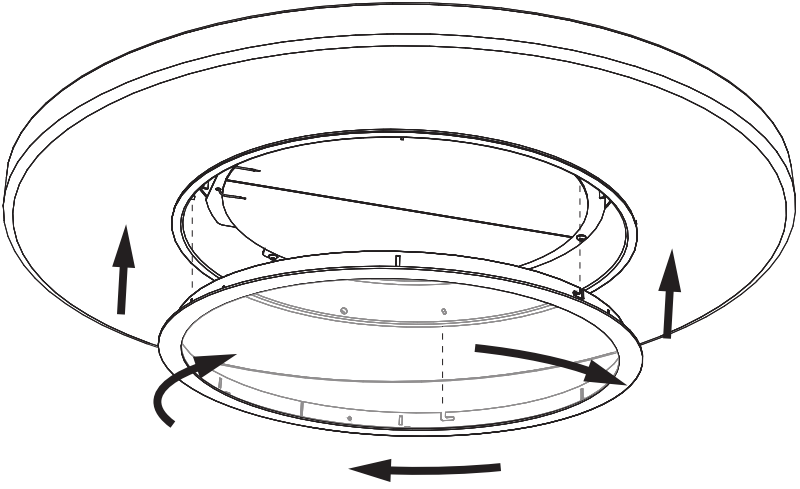

9a

9b

10

11a

Connection including dimmable function

- | | |
|-------|-------------|
| Blue | Neutral (N) |
| Brown | Line (3) |
| Green | Ground |
| Black | DIM - |
| Grey | DIM + |

11b Connection excluding dimmable function

Blue	Neutral
Brown	Line
Green	Ground
1	Not used
2	Not used

12

**DO NOT
TOUCH LED**

13

14

15

BuzziSpace Group NV
Italiëlei 8, 2000 Antwerp
Belgium

☎ +32 (0)3 846 10 00