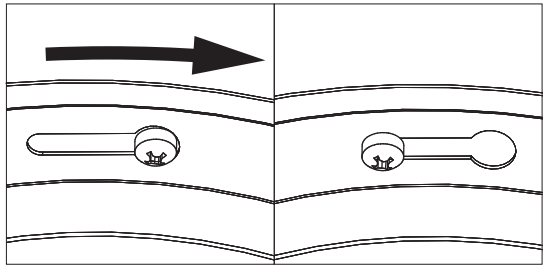

Replaceable (LED only) light source by a professional.

Replaceable control gear by a professional

Excluded

a. Max. Ø 5 mm
b. Max. Ø 10 mm

Included BuzziMoon Ceiling Mounted

2,5 mm

BuzziMoon Ceiling Mounted

1 PERS. 

4

5

6

7

8a

3x a  b
a. Max. \varnothing 5 mm
b. Max. \varnothing 10 mm

8b

3x a  b
a. Max. \varnothing 5 mm
b. Max. \varnothing 10 mm

9a

9b

10

11a

Connection including dimmable function

- | | |
|-------|-------------|
| Blue | Neutral (N) |
| Brown | Line (3) |
| Green | Ground |
| Black | DIM - |
| Grey | DIM + |

11b Connection excluding dimmable function