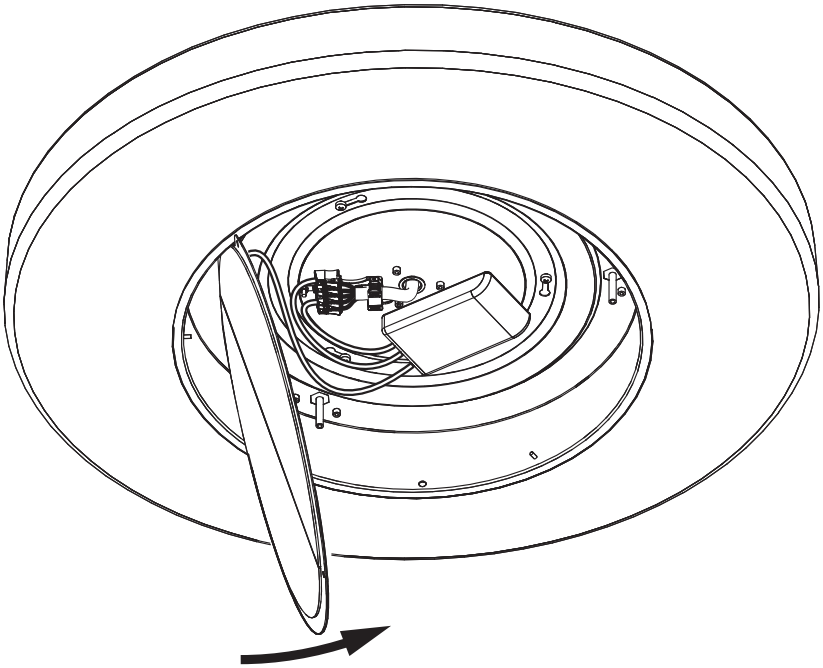

12

**DO NOT
TOUCH LED**