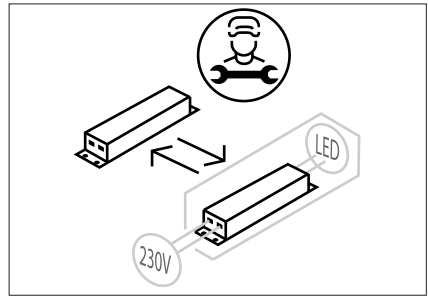

BuzziMoon Ceiling Mounted

INSTALLATION MANUAL

230V

Technical info

Environmental Protection

Waste electrical products should not be disposed of with household waste. Please recycle where facilities exist. Check with your Local Authority or retailer for recycling advice.

Replaceable (LED only) light source by a professional.

Replaceable control gear by a professional

Excluded

a. Max. Ø 5 mm
b. Max. Ø 10 mm

Included BuzziMoon Ceiling Mounted

2,5 mm

BuzziMoon Ceiling Mounted

1 PERS. 