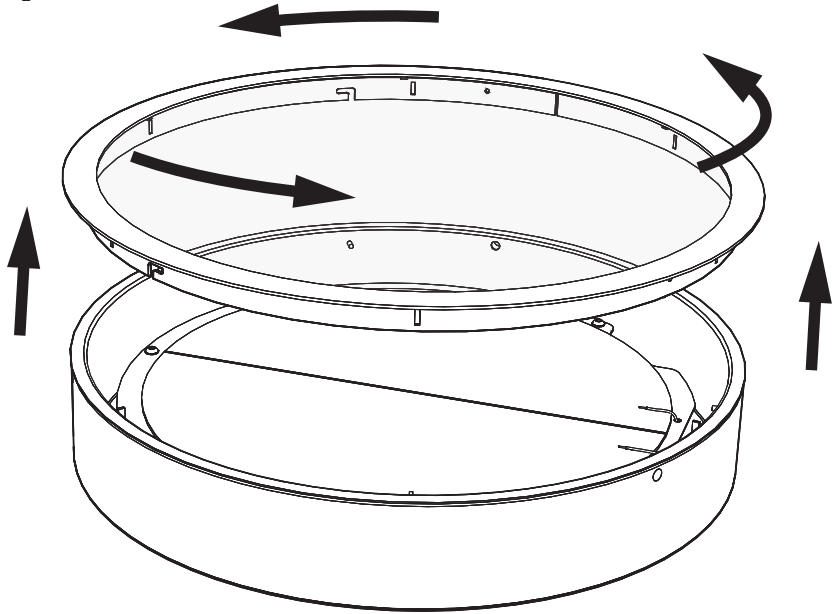

Replaceable (LED only) light source by a professional.

Replaceable control gear by a professional

Excluded

a. Max. Ø 5 mm
b. Max. Ø 10 mm

Included BuzziMoon Ceiling Mounted

2,5 mm

BuzziMoon Ceiling Mounted

1 PERS. 

4

5

6

7

8a

3x a  b
a. Max. \varnothing 5 mm
b. Max. \varnothing 10 mm

8b

3x a  b
a. Max. \varnothing 5 mm
b. Max. \varnothing 10 mm