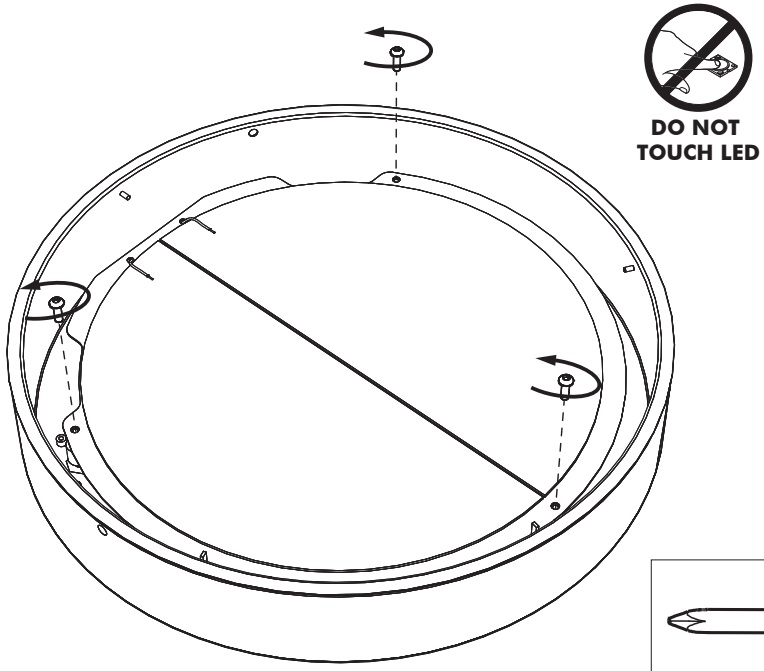

Replaceable (LED only) light source by a professional.

Replaceable control gear by a professional

Excluded

a. Max. Ø 5 mm
b. Max. Ø 10 mm

Included BuzziMoon Ceiling Mounted

2,5 mm

BuzziMoon Ceiling Mounted

1 PERS. 

4

5

6

7

8a

3x a  b
a. Max. \varnothing 5 mm
b. Max. \varnothing 10 mm

8b

3x a  b
a. Max. \varnothing 5 mm
b. Max. \varnothing 10 mm