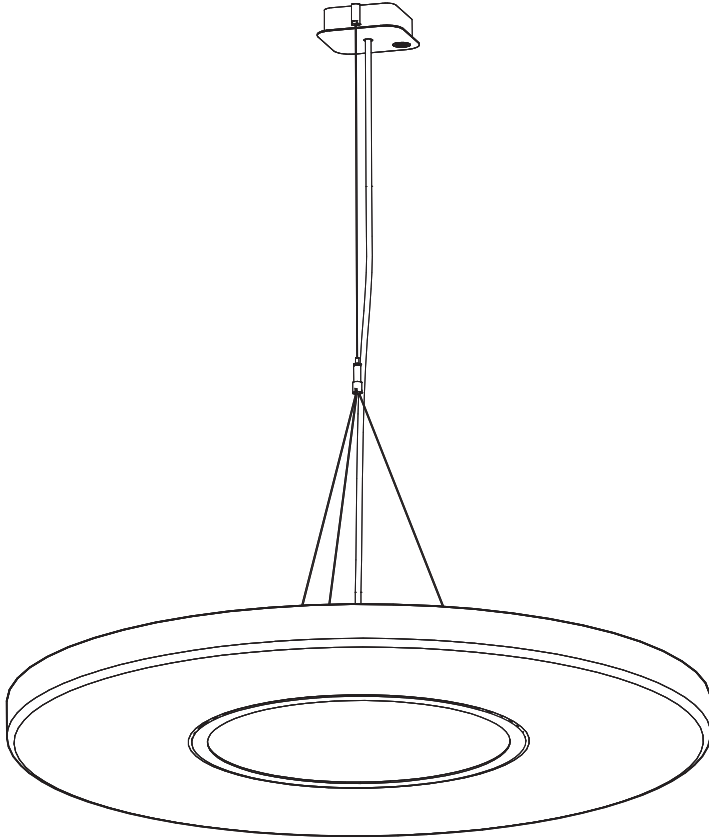

BuzziMoon Suspended

INSTALLATION MANUAL

220V – 240V