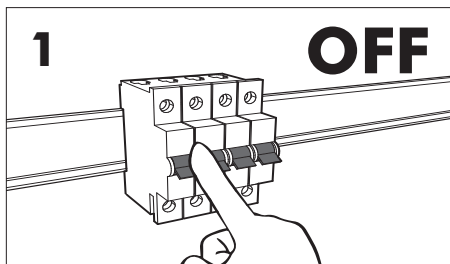

8

BuzziMoon Oval Suspended Straight

2 PERS.

3

4

8a

1-10V

DALI