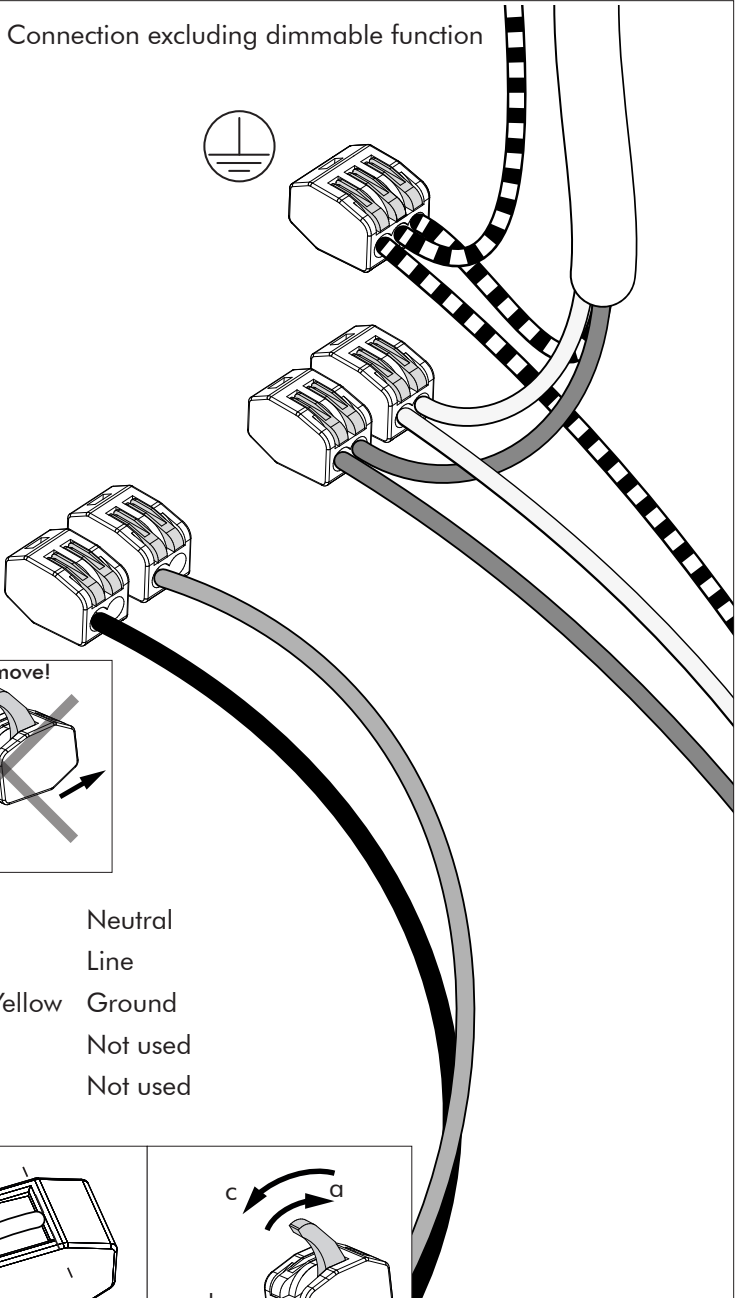

Dim+

Dim-

- | | |
|--------------|---------|
| Blue | Neutral |
| Brown | Line |
| Green/Yellow | Ground |
| White | DIM - |
| Black | DIM + |

Strip conductor
to $\pm 10 \text{ mm}$ | $\pm 0.4''$

10b Connection excluding dimmable function