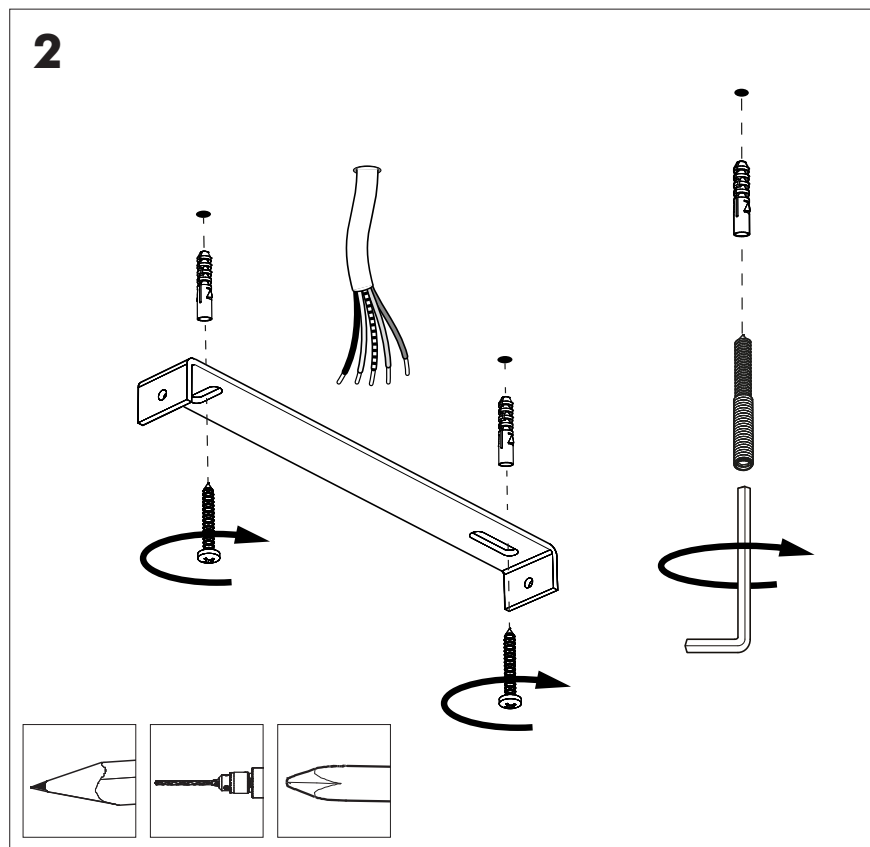

BuzziMoon Round Suspended Split

2 PERS.