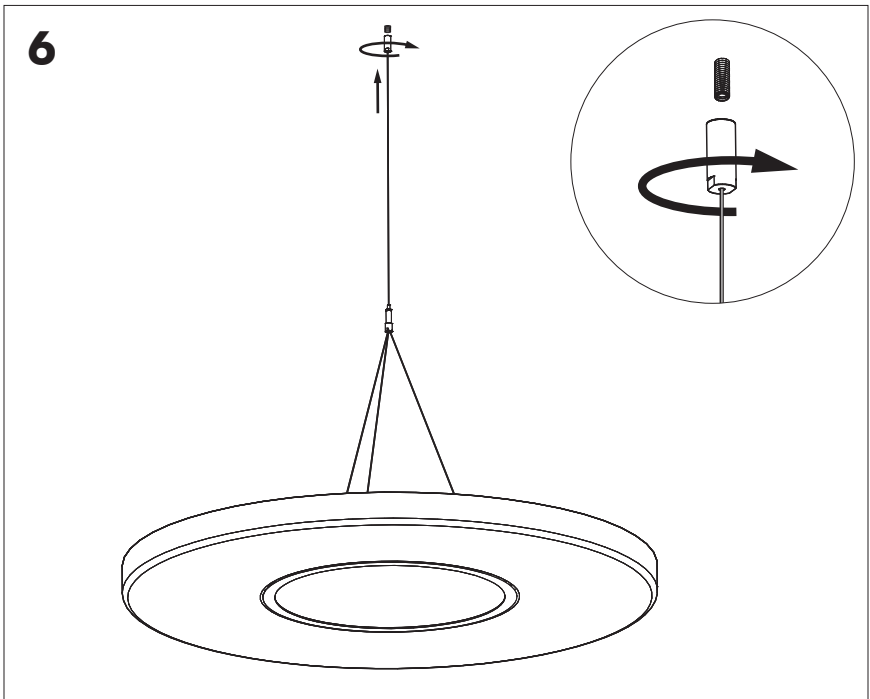

Blue	Neutral
Brown	Line
Green/Yellow	Ground
White	Not used
Black	Not used

11

BuzziMoon Round Suspended Split

2 PERS. 

3

4

7a

1-10V