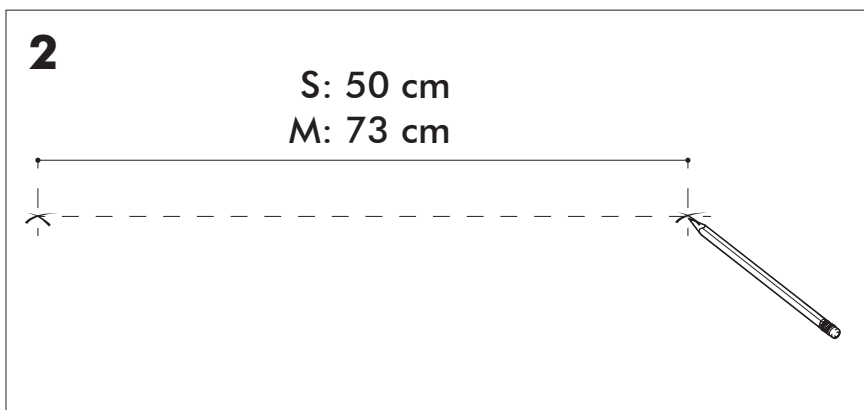

8b

Connection excluding dimmable function

Blue	Neutral
Brown	Line
Green/Yellow	Ground
White	Not used
Black	Not used

9

!

BuzziMoon Oval Suspended Split

2 PERS. 

4