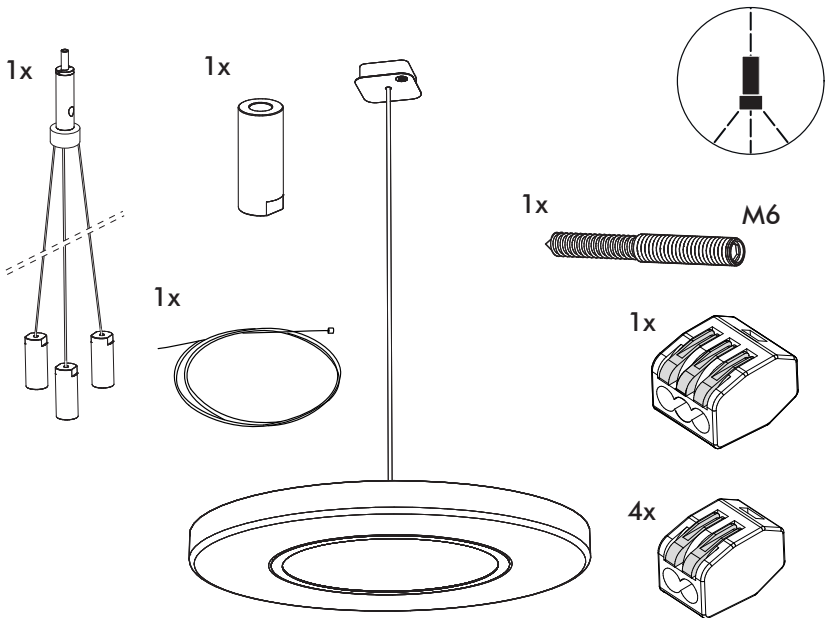

Replaceable (LED only) light source by a professional.

Replaceable control gear by a professional

Excluded

Included BuzziMoon Round Ceiling Suspended Straight

Included BuzziMoon Round Ceiling Suspended Split