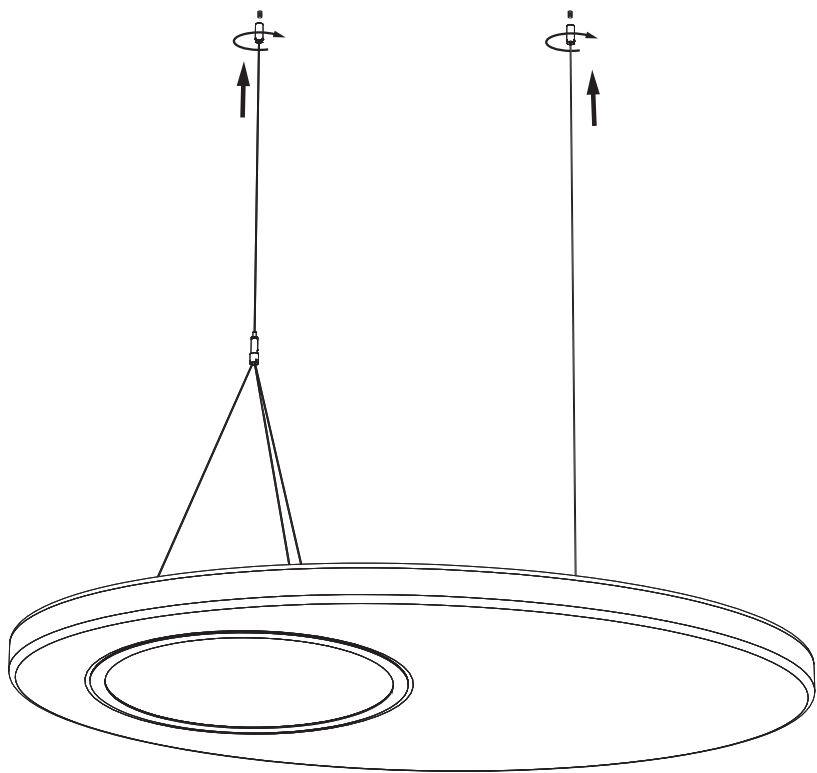

5

6

9

10a

1-10V

DALI

DMX

DST

Connection including dimmable function

1-10V

Dim+

Dim-

Blue	Neutral
Brown	Line
Green/Yellow	Ground
White	DIM +
Black	DIM -

Strip conductor
to ± 10 mm | ± 0.4 "

10b Connection excluding dimmable function

Blue	Neutral
Brown	Line
Green/Yellow	Ground
White	Not used
Black	Not used