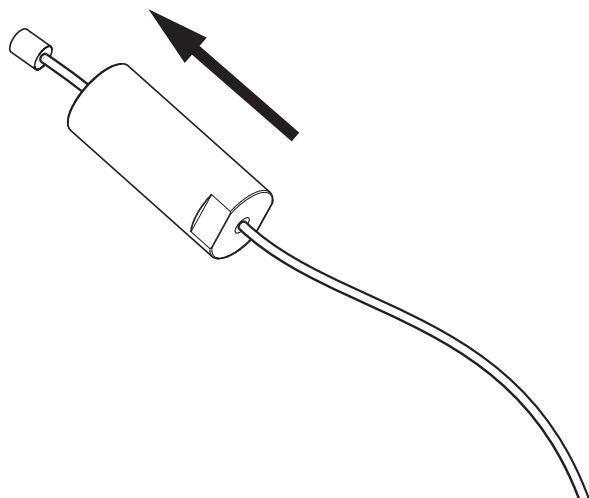

Blue	Neutral
Brown	Line
Green/Yellow	Ground
White	Not used
Black	Not used

11

BuzziMoon Round Suspended Split

2 PERS. 

3

4

7a

1-10V