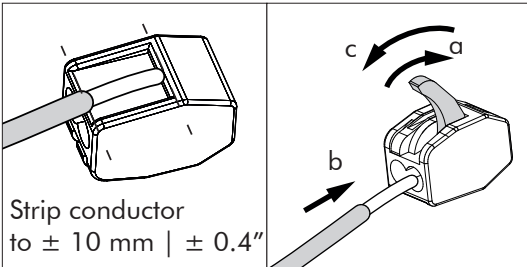

Connection including dimmable function

1-10V

Dim+

Dim-

Blue	Neutral
Brown	Line
Green/Yellow	Ground
White	DIM +
Black	DIM -

Strip conductor
to ± 10 mm | ± 0.4 "

10b Connection excluding dimmable function

Blue	Neutral
Brown	Line
Green/Yellow	Ground
White	Not used
Black	Not used