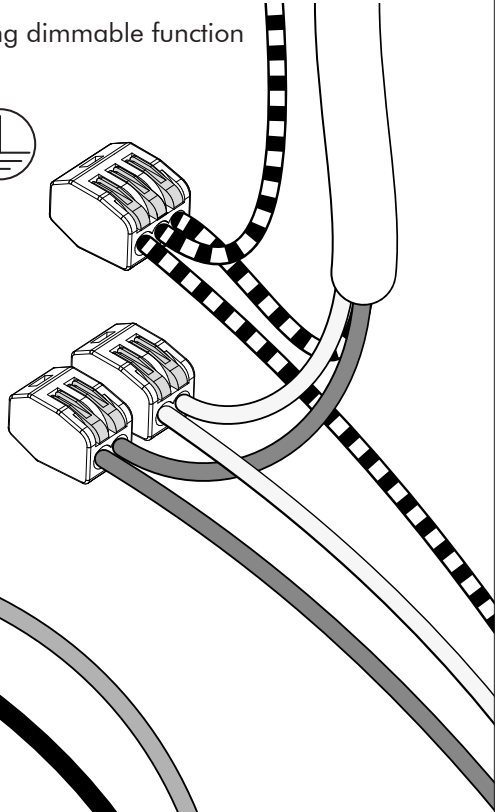

Strip conductor
to $\pm 10\text{ mm}$ | $\pm 0.4''$

7b

Connection excluding dimmable function

Blue	Neutral
Brown	Line
Green/Yellow	Ground
White	Not used
Black	Not used

Strip conductor
to $\pm 10 \text{ mm}$ | $\pm 0.4''$

Connection including dimmable function

1-10V

Dim+

Dim-

Blue	Neutral
Brown	Line
Green/Yellow	Ground
White	DIM +
Black	DIM -

Strip conductor
to ± 10 mm | ± 0.4 "

10b Connection excluding dimmable function

Blue	Neutral
Brown	Line
Green/Yellow	Ground
White	Not used
Black	Not used