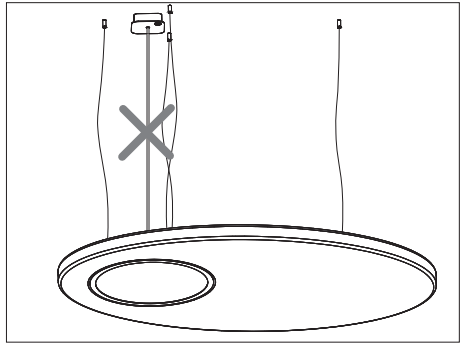

8b

Connection excluding dimmable function

Blue	Neutral
Brown	Line
Green/Yellow	Ground
White	Not used
Black	Not used

9

!

BuzziMoon Oval Suspended Split

2 PERS. 

4