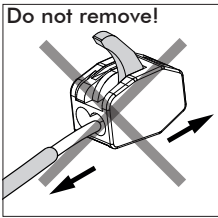

8b

Connection excluding dimmable function