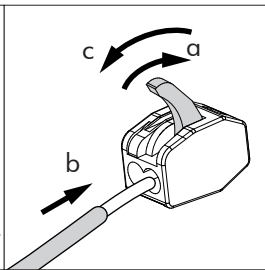

Blue	Neutral
Brown	Line
Green/Yellow	Ground
White	Not used
Black	Not used