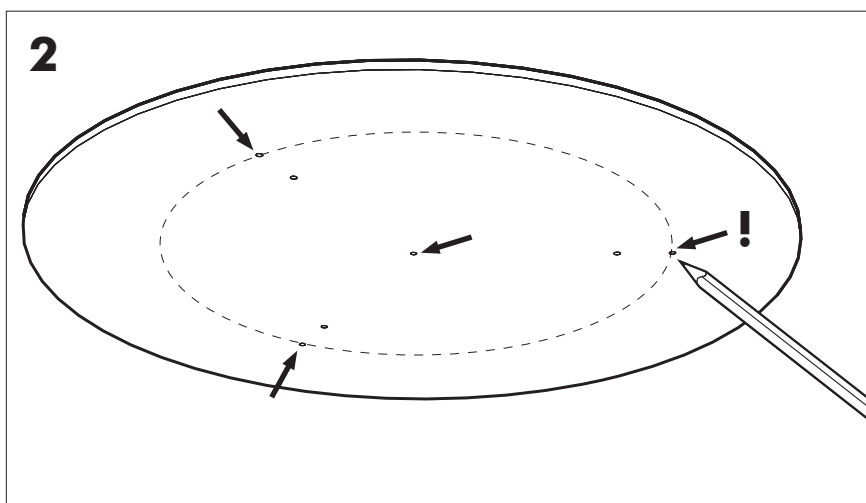

Strip conductor
to $\pm 10\text{ mm}$ | $\pm 0.4''$

7b

Connection excluding dimmable function

Blue	Neutral
Brown	Line
Green/Yellow	Ground
White	Not used
Black	Not used

Strip conductor
to $\pm 10 \text{ mm}$ | $\pm 0.4''$

8

BuzziMoon Oval Suspended Straight

2 PERS.

3

4

8a

1-10V

DALI