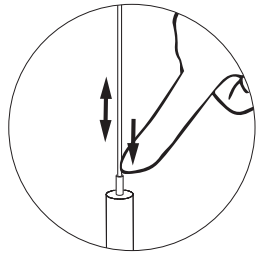

8b

Connection excluding dimmable function

Blue	Neutral
Brown	Line
Green/Yellow	Ground
White	Not used
Black	Not used

9

!

BuzziMoon Oval Suspended Split

2 PERS. 

4