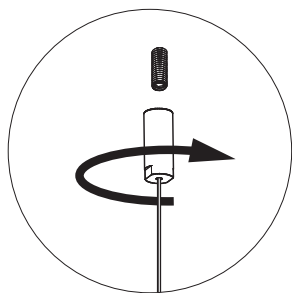

5

6

9

10a

1-10V

DALI

DMX

DST

Connection including dimmable function

1-10V

Dim+

Dim-

Blue	Neutral
Brown	Line
Green/Yellow	Ground
White	DIM +
Black	DIM -

Strip conductor
to ± 10 mm | ± 0.4 "

10b Connection excluding dimmable function

Blue	Neutral
Brown	Line
Green/Yellow	Ground
White	Not used
Black	Not used