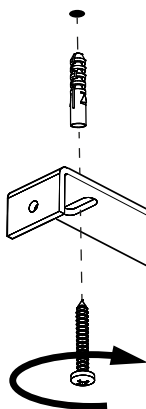

Strip conductor
to $\pm 10\text{ mm}$ | $\pm 0.4''$

7b

Connection excluding dimmable function

Blue	Neutral
Brown	Line
Green/Yellow	Ground
White	Not used
Black	Not used

Strip conductor
to $\pm 10 \text{ mm}$ | $\pm 0.4''$

8

BuzziMoon Oval Suspended Straight

2 PERS.

3

4

8a

1-10V

DALI

DMX

DST

Connection including dimmable function

Dim+

Dim-

- | | |
|--------------|---------|
| Blue | Neutral |
| Brown | Line |
| Green/Yellow | Ground |
| White | DIM - |
| Black | DIM + |

Strip conductor
to $\pm 10\text{ mm}$ | $\pm 0.4''$