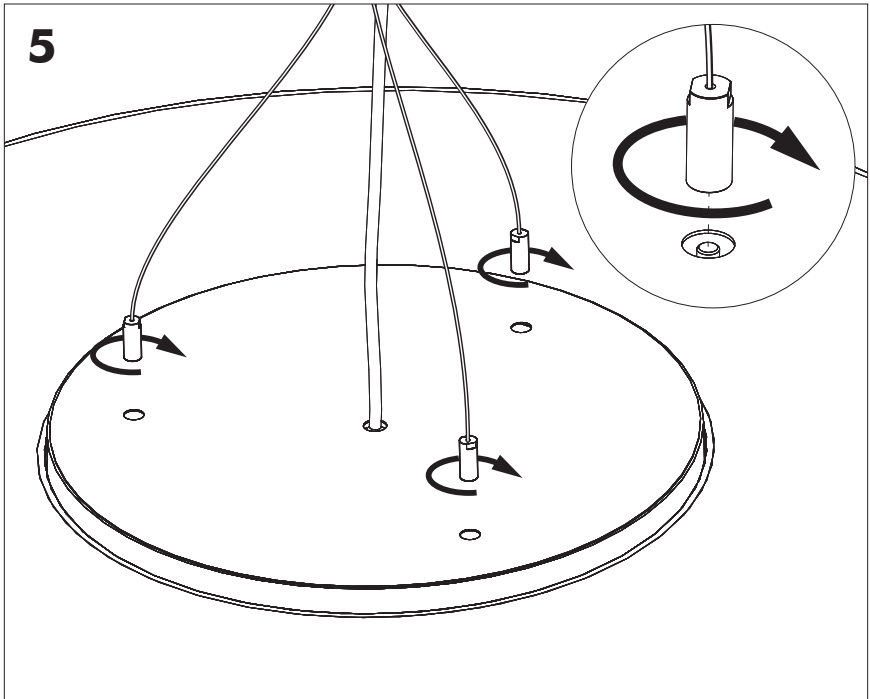

Blue	Neutral
Brown	Line
Green/Yellow	Ground
White	Not used
Black	Not used

11

BuzziMoon Round Suspended Split

2 PERS. 

3

4

7a

1-10V