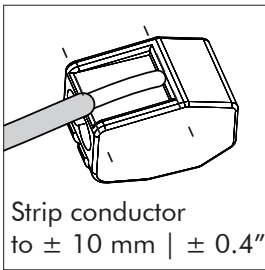

Blue	Neutral
Brown	Line
Green/Yellow	Ground
White	Not used
Black	Not used