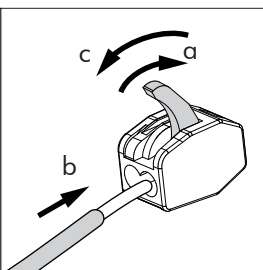

DMX

DST

Connection including dimmable function

Dim+

Dim-

- | | |
|--------------|---------|
| Blue | Neutral |
| Brown | Line |
| Green/Yellow | Ground |
| White | DIM - |
| Black | DIM + |

Strip conductor
to $\pm 10\text{ mm}$ | $\pm 0.4''$