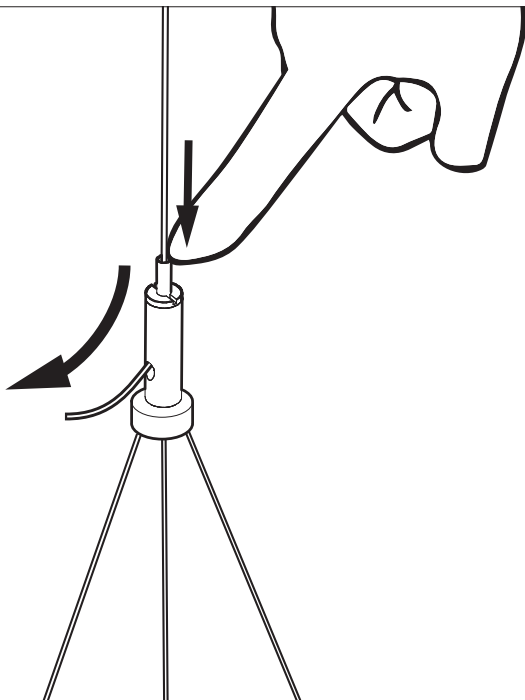

Blue	Neutral
Brown	Line
Green/Yellow	Ground
White	Not used
Black	Not used

11

BuzziMoon Round Suspended Split

2 PERS. 

3

4

7a

1-10V