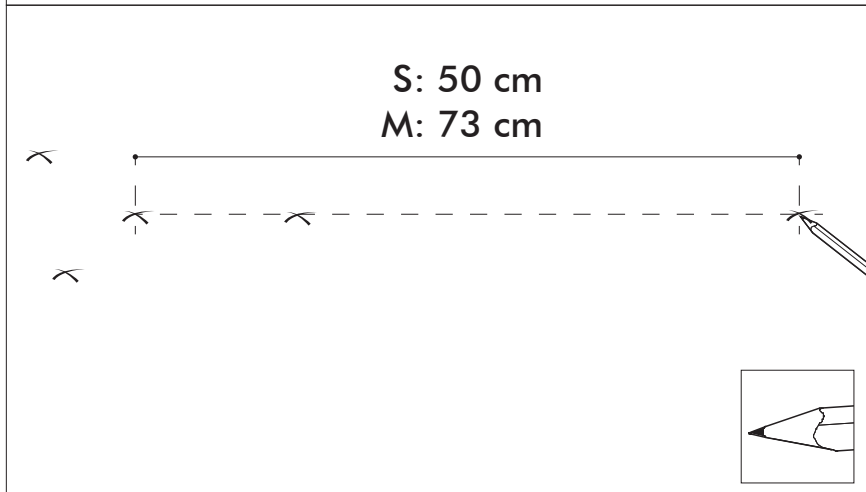

BuzziMoon Oval Suspended Straight

2 PERS.