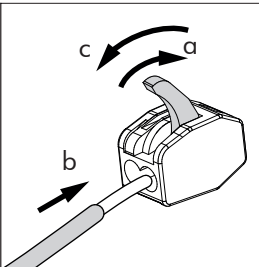

Connection including dimmable function

1-10V

Dim+

Dim-

Blue	Neutral
Brown	Line
Green/Yellow	Ground
White	DIM +
Black	DIM -

Strip conductor
to ± 10 mm | ± 0.4 "

10b Connection excluding dimmable function

Blue	Neutral
Brown	Line
Green/Yellow	Ground
White	Not used
Black	Not used