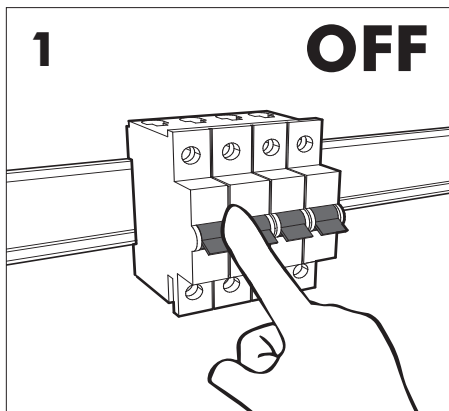

8b

Connection excluding dimmable function

Blue	Neutral
Brown	Line
Green/Yellow	Ground
White	Not used
Black	Not used

9

!

BuzziMoon Oval Suspended Split

2 PERS. 

4