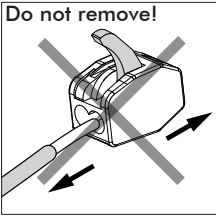

Connection including dimmable function

1-10V

Dim+

Dim-

Blue	Neutral
Brown	Line
Green/Yellow	Ground
White	DIM +
Black	DIM -

Strip conductor
to ± 10 mm | ± 0.4 "

10b Connection excluding dimmable function

Blue	Neutral
Brown	Line
Green/Yellow	Ground
White	Not used
Black	Not used