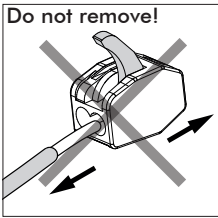

Dim+

Dim-

- | | |
|--------------|---------|
| Blue | Neutral |
| Brown | Line |
| Green/Yellow | Ground |
| White | DIM - |
| Black | DIM + |

Strip conductor
to $\pm 10 \text{ mm}$ | $\pm 0.4''$

10b Connection excluding dimmable function