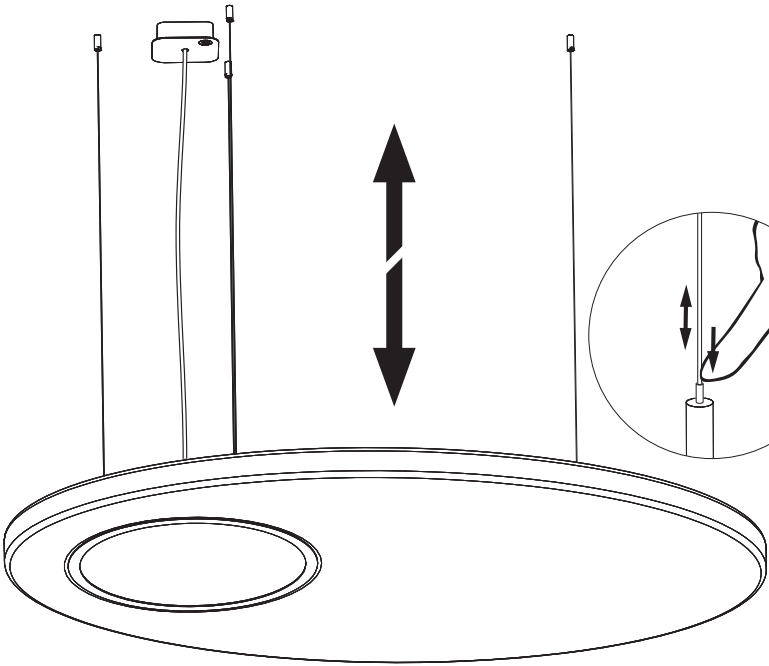

8b

Connection excluding dimmable function

Blue	Neutral
Brown	Line
Green/Yellow	Ground
White	Not used
Black	Not used

9

!

BuzziMoon Oval Suspended Split

2 PERS. 

4