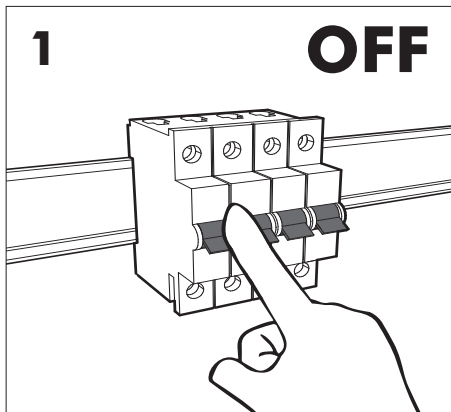

Blue	Neutral
Brown	Line
Green/Yellow	Ground
White	Not used
Black	Not used

11

BuzziMoon Round Suspended Split

2 PERS. 

3

4

7a

1-10V