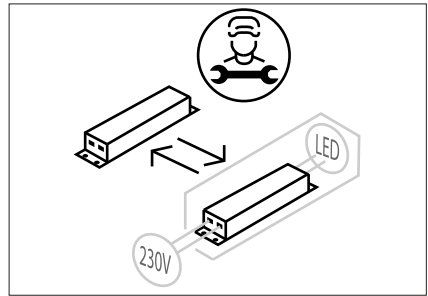

Technical info

Environmental Protection

Waste electrical products should not be disposed of with household waste. Please recycle where facilities exist. Check with your Local Authority or retailer for recycling advice.

Replaceable (LED only) light source by a professional.

Replaceable control gear by a professional

Excluded