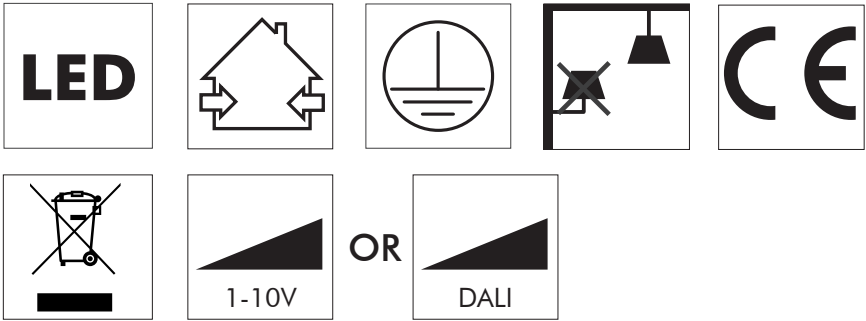

BuzziMoon Suspended

INSTALLATION MANUAL

220V – 240V

Technical info

Environmental Protection

Waste electrical products should not be disposed of with household waste. Please recycle where facilities exist. Check with your Local Authority or retailer for recycling advice.