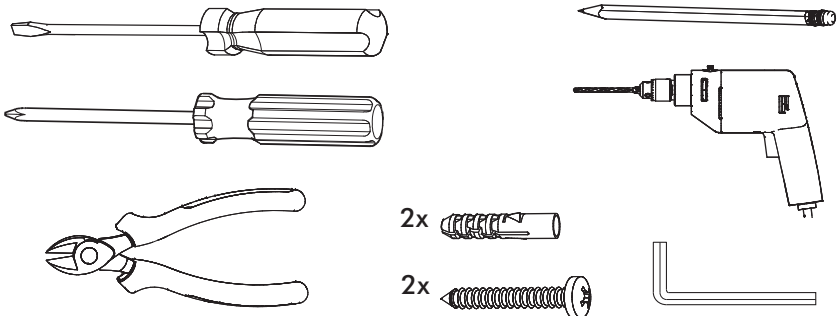

Replaceable (LED only) light source by a professional.

Replaceable control gear by a professional

Excluded

Included BuzziMoon Round Ceiling Suspended Straight

Included BuzziMoon Round Ceiling Suspended Split