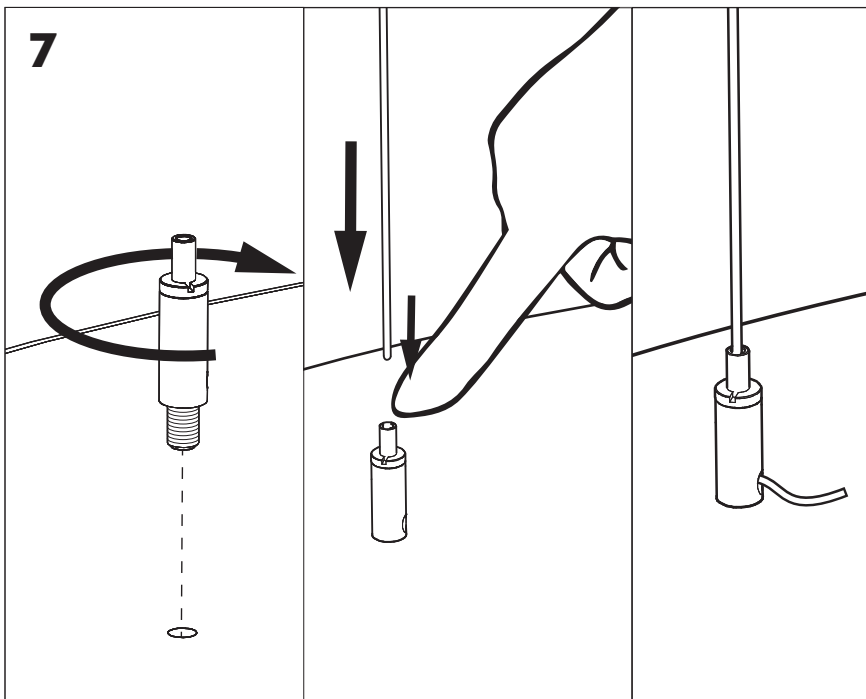

8

BuzziMoon Oval Suspended Straight

2 PERS.

3

4

8a

1-10V

DALI