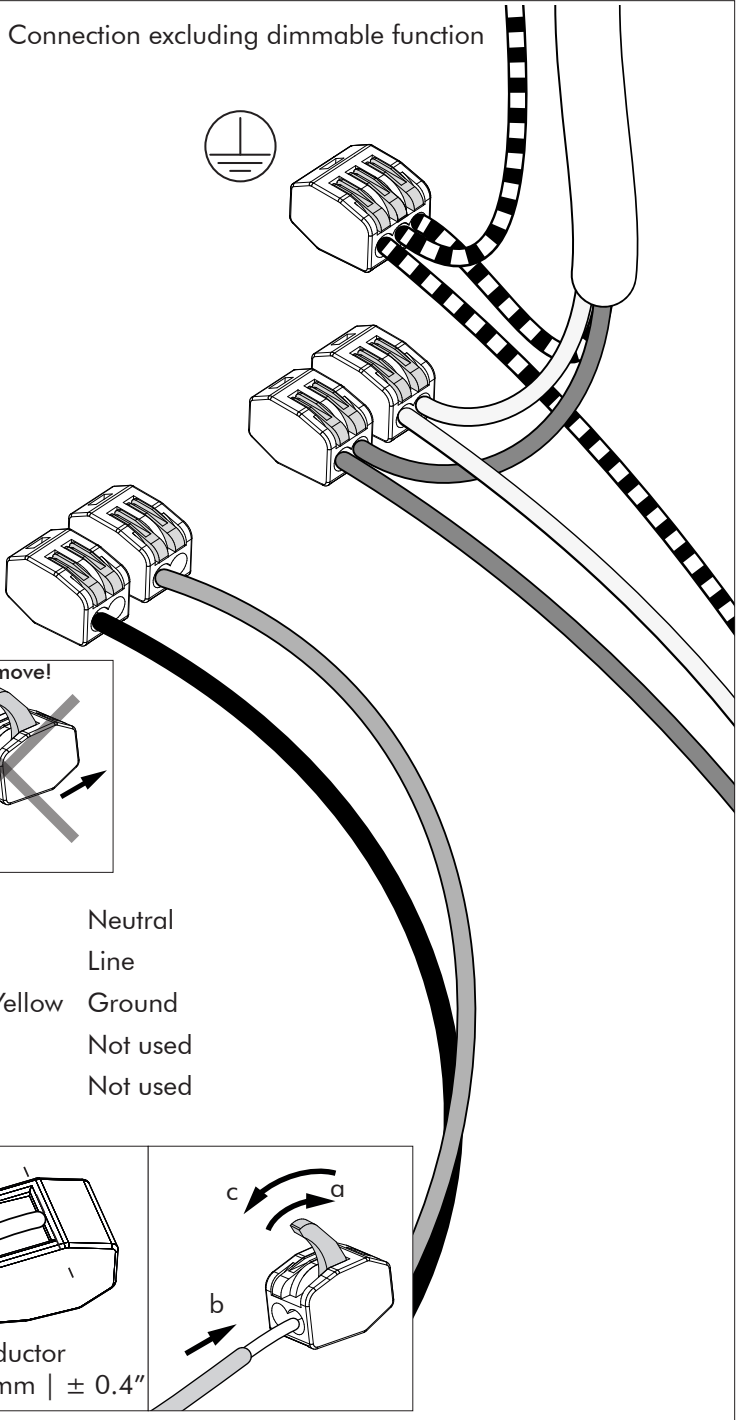

8b

Connection excluding dimmable function