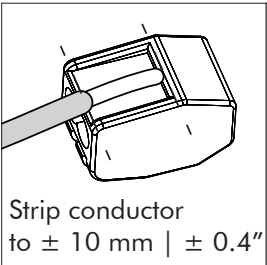

Blue	Neutral
Brown	Line
Green/Yellow	Ground
White	Not used
Black	Not used