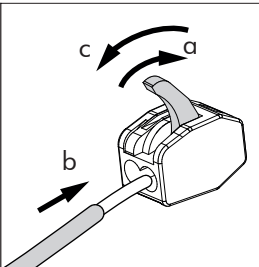

Strip conductor
to $\pm 10 \text{ mm}$ | $\pm 0.4''$