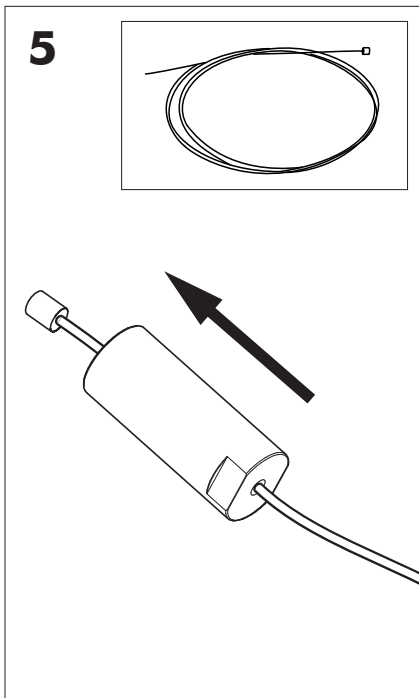

8

BuzziMoon Oval Suspended Straight

2 PERS.

3

4

8a

1-10V

DALI