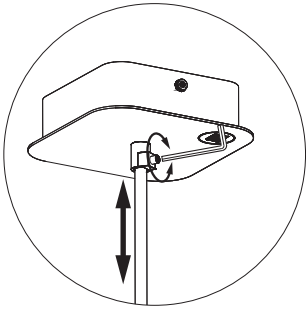

8b

Connection excluding dimmable function

Blue	Neutral
Brown	Line
Green/Yellow	Ground
White	Not used
Black	Not used

9

!

BuzziMoon Oval Suspended Split

2 PERS. 

4