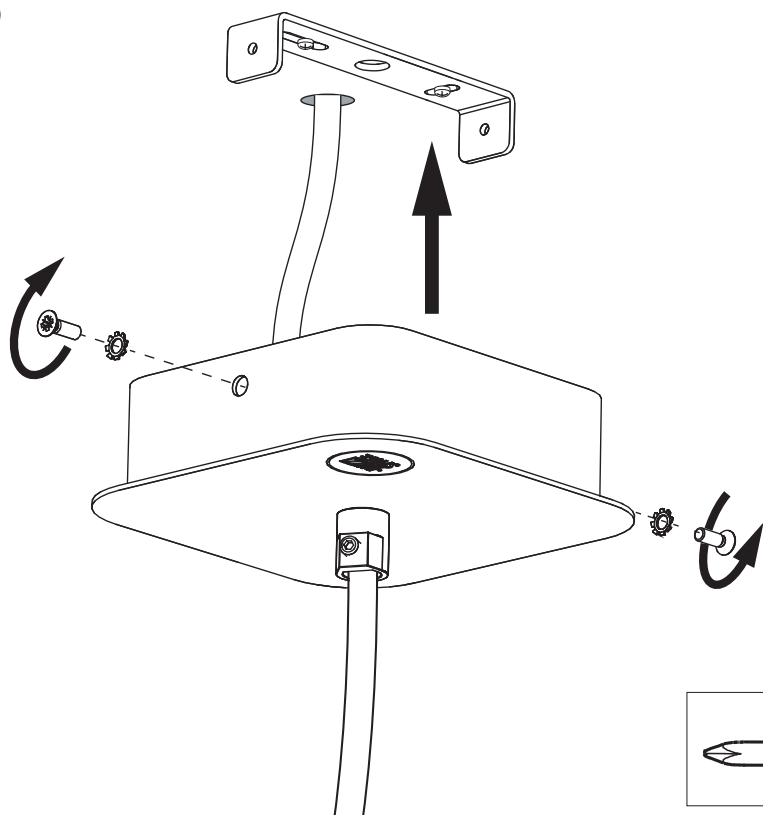

8b

Connection excluding dimmable function

Blue	Neutral
Brown	Line
Green/Yellow	Ground
White	Not used
Black	Not used

9

!

BuzziMoon Oval Suspended Split

2 PERS. 

4