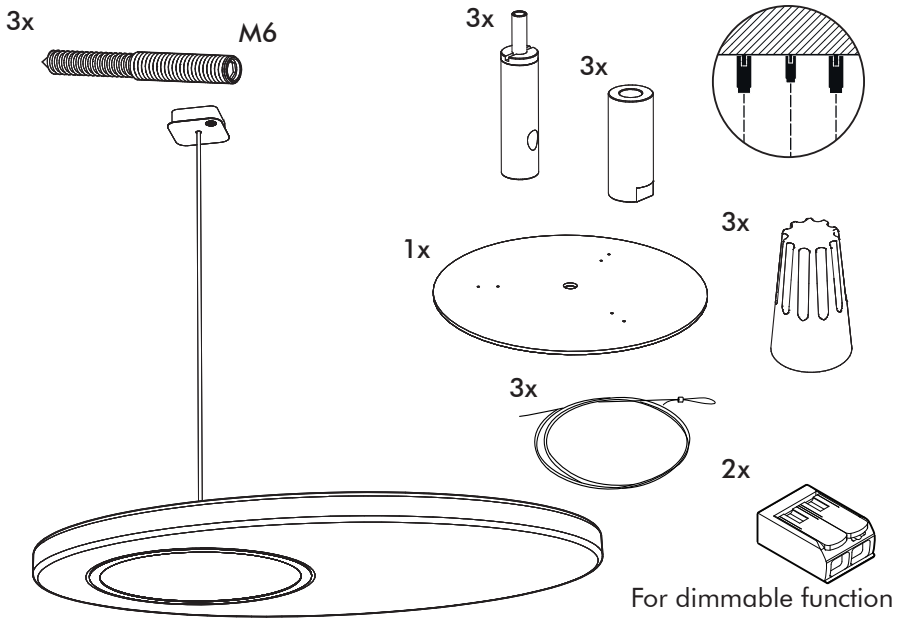

BuzziMoon Suspended

INSTALLATION MANUAL

120V

Technical info

OR

⚠ The light source of this luminaire is not replaceable; when the light source reaches its end of life the whole luminaire shall be replaced.

Excluded

2x 

1x

2x 

2x 

Included BuzziMoon Round Ceiling Suspended Straight

Included BuzziMoon Round Ceiling Suspended Split

Included BuzziMoon Oval Ceiling Suspended Straight

Included BuzziMoon Oval Ceiling Suspended Split