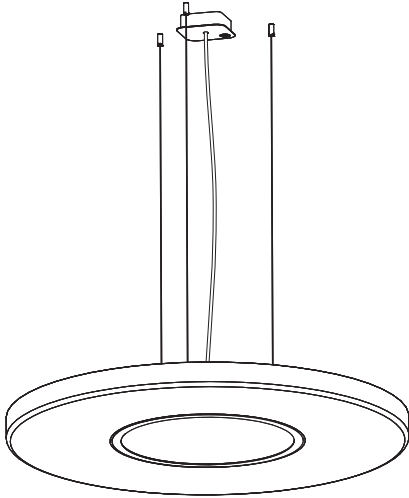

BuzziMoon Suspended

INSTALLATION MANUAL

120V

Technical info

OR

⚠ The light source of this luminaire is not replaceable; when the light source reaches its end of life the whole luminaire shall be replaced.

Excluded

2x 

1x

2x 

2x 

Included BuzziMoon Round Ceiling Suspended Straight

Included BuzziMoon Round Ceiling Suspended Split

Included BuzziMoon Oval Ceiling Suspended Straight

Included BuzziMoon Oval Ceiling Suspended Split

BuzziMoon Round

Suspended Straight

P.6

Suspended Split

P.14

BuzziMoon Oval

Suspended Straight

P.21