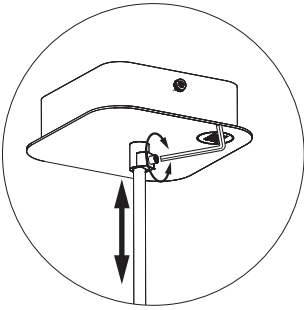

9b

Connection excluding dimmable function

10

BuzziMoon Oval Suspended Straight

2 PERS.

3

4

5

6

7a

Connection including dimmable function

- White Neutral
- Black Line
- Green Ground
- Red DIM -
- Purple DIM +

7b

Connection excluding dimmable function

8

!