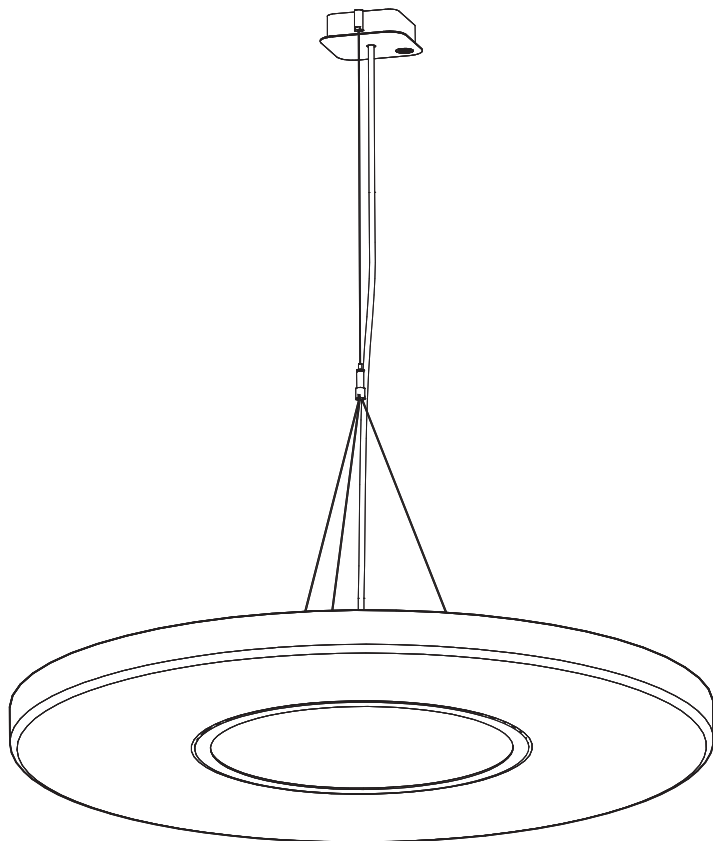

BuzziMoon Suspended

INSTALLATION MANUAL

120V

Technical info

OR

⚠ The light source of this luminaire is not replaceable; when the light source reaches its end of life the whole luminaire shall be replaced.

Excluded

2x 

1x

2x 

2x 

Included BuzziMoon Round Ceiling Suspended Straight

Included BuzziMoon Round Ceiling Suspended Split

Included BuzziMoon Oval Ceiling Suspended Straight

Included BuzziMoon Oval Ceiling Suspended Split