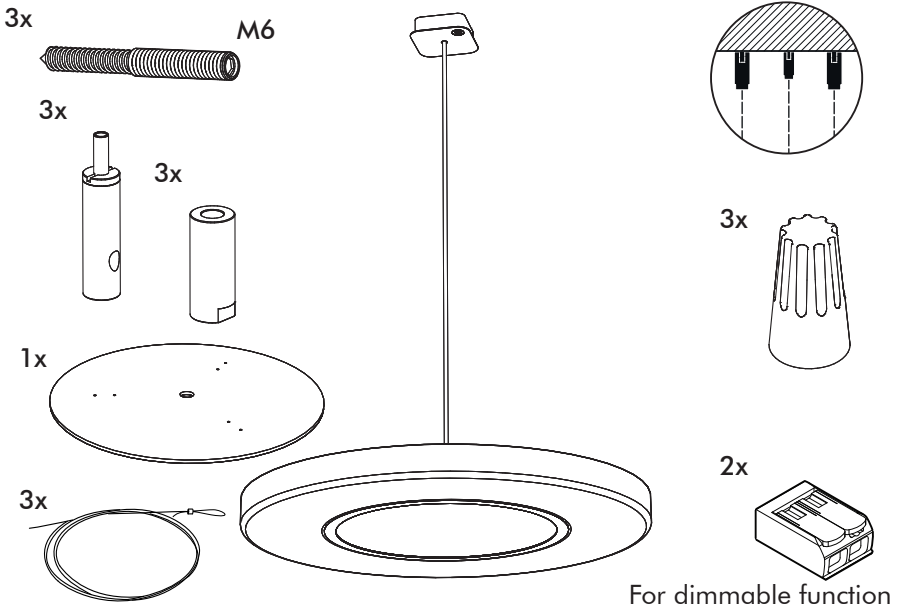

BuzziMoon Suspended

INSTALLATION MANUAL

120V

Technical info

OR

⚠ The light source of this luminaire is not replaceable; when the light source reaches its end of life the whole luminaire shall be replaced.

Excluded

2x 

1x

2x 

2x 

Included BuzziMoon Round Ceiling Suspended Straight

Included BuzziMoon Round Ceiling Suspended Split

Included BuzziMoon Oval Ceiling Suspended Straight

Included BuzziMoon Oval Ceiling Suspended Split