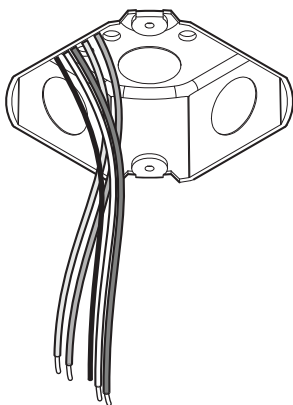

BuzziMoon Round Suspended Split

2 PERS.

4

5

6

9a

Connection including dimmable function

- | | |
|--------|---------|
| White | Neutral |
| Black | Line |
| Green | Ground |
| Red | DIM - |
| Purple | DIM + |

9b

Connection excluding dimmable function

10

BuzziMoon Oval Suspended Straight

2 PERS.

3

4

5