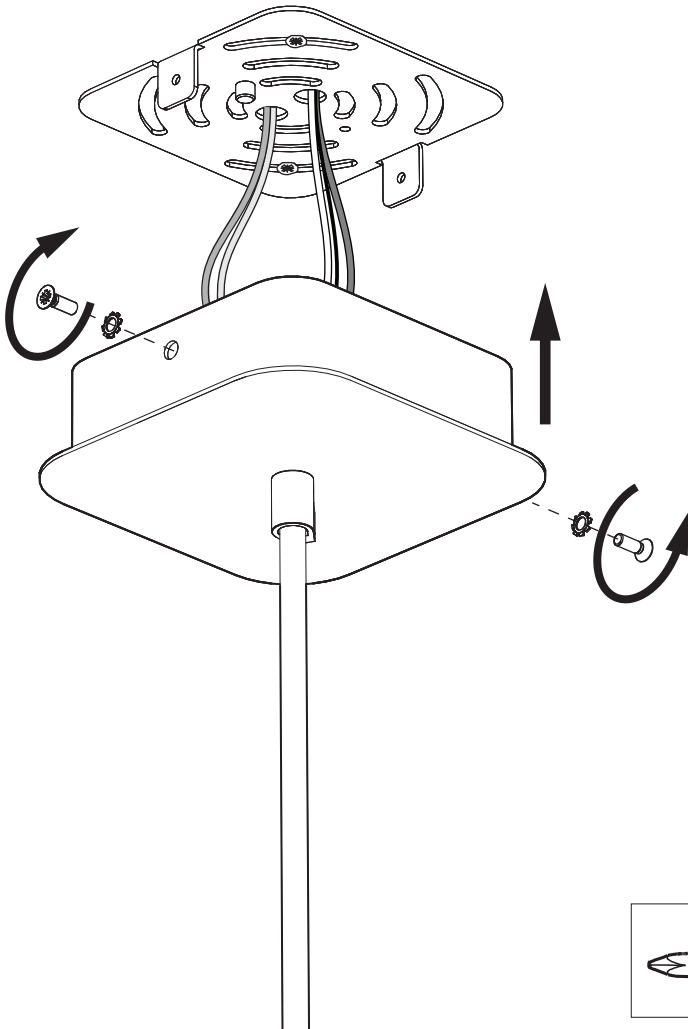

BuzziMoon Suspended

INSTALLATION MANUAL

120V

Technical info

OR

⚠ The light source of this luminaire is not replaceable; when the light source reaches its end of life the whole luminaire shall be replaced.

Excluded

BuzziMoon Oval Suspended Split

2 PERS.

7

8a

Connection including dimmable function

8b

Connection excluding dimmable function

9