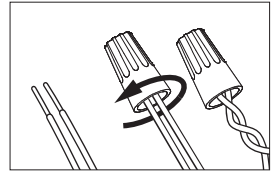

BuzziMoon Round Suspended Split

2 PERS.

4

5

6

9a

Connection including dimmable function

- | | |
|--------|---------|
| White | Neutral |
| Black | Line |
| Green | Ground |
| Red | DIM - |
| Purple | DIM + |