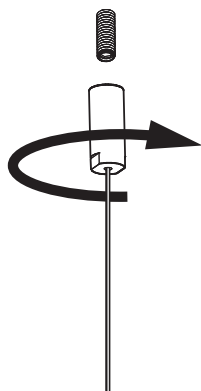

BuzziMoon Round Suspended Split

2 PERS.

4

5

6

9a

Connection including dimmable function

- | | |
|--------|---------|
| White | Neutral |
| Black | Line |
| Green | Ground |
| Red | DIM - |
| Purple | DIM + |

9b

Connection excluding dimmable function

10

BuzziMoon Oval Suspended Straight

2 PERS.

3

4

5