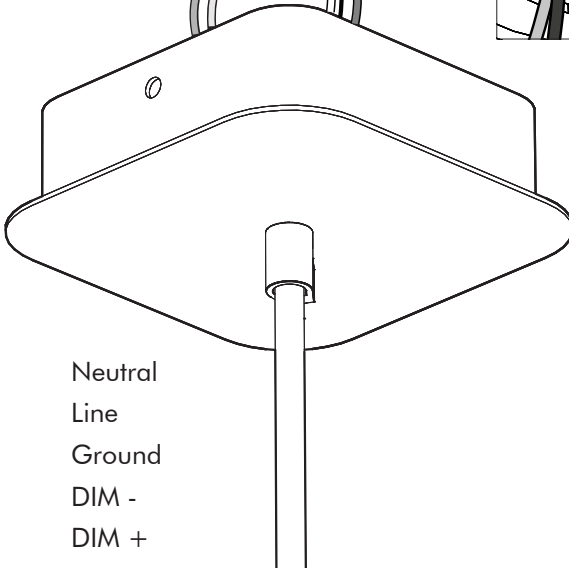

BuzziMoon Round Suspended Split

2 PERS.

4

5

6

9a

Connection including dimmable function

- | | |
|--------|---------|
| White | Neutral |
| Black | Line |
| Green | Ground |
| Red | DIM - |
| Purple | DIM + |