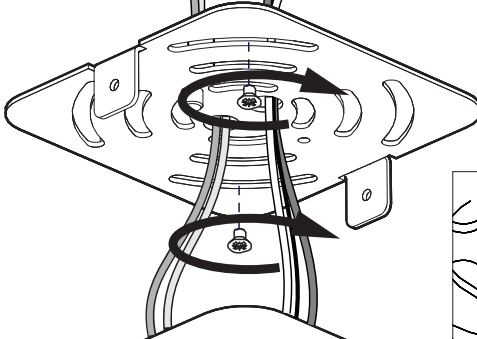

BuzziMoon Round Suspended Split

2 PERS.

4

5

6

9a

Connection including dimmable function

- | | |
|--------|---------|
| White | Neutral |
| Black | Line |
| Green | Ground |
| Red | DIM - |
| Purple | DIM + |

9b

Connection excluding dimmable function

10

BuzziMoon Oval Suspended Straight

2 PERS.

3

4

5