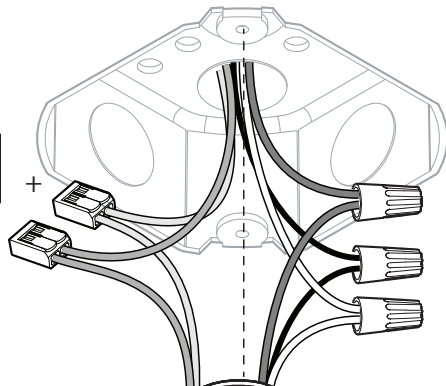

9b

Connection excluding dimmable function

10

BuzziMoon Oval Suspended Straight

2 PERS.

3

4

5

6

7a

Connection including dimmable function

- White Neutral
- Black Line
- Green Ground
- Red DIM -
- Purple DIM +

7b

Connection excluding dimmable function

8

!