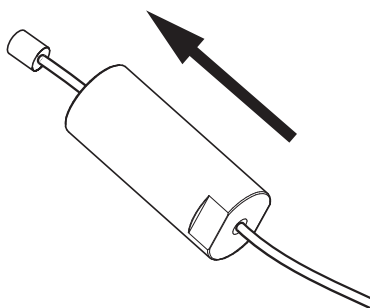

BuzziMoon Round Suspended Split

2 PERS.

4

5

6

9a

Connection including dimmable function

- | | |
|--------|---------|
| White | Neutral |
| Black | Line |
| Green | Ground |
| Red | DIM - |
| Purple | DIM + |