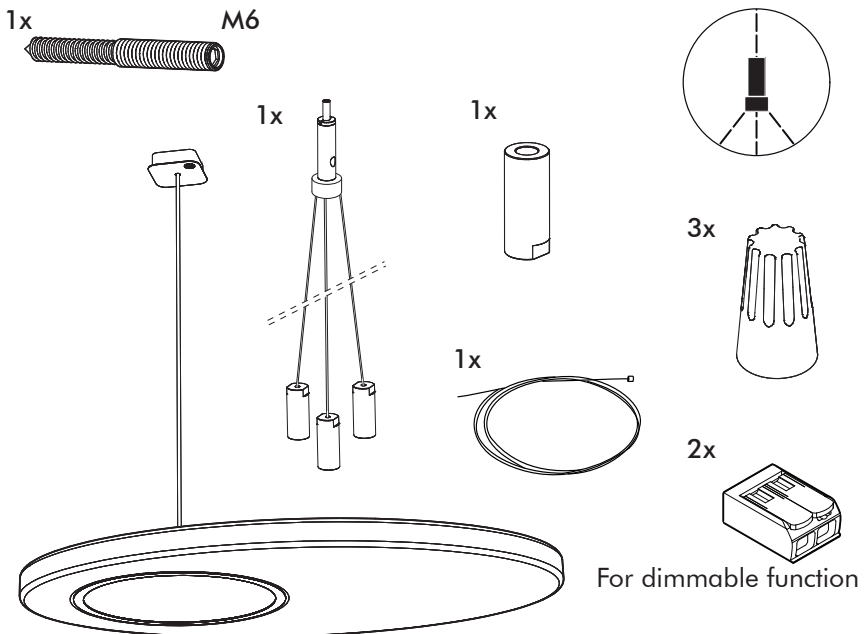

BuzziMoon Suspended

INSTALLATION MANUAL

120V

Technical info

OR

⚠ The light source of this luminaire is not replaceable; when the light source reaches its end of life the whole luminaire shall be replaced.

Excluded

2x 

1x

2x 

2x 

Included BuzziMoon Round Ceiling Suspended Straight

Included BuzziMoon Round Ceiling Suspended Split

Included BuzziMoon Oval Ceiling Suspended Straight

Included BuzziMoon Oval Ceiling Suspended Split