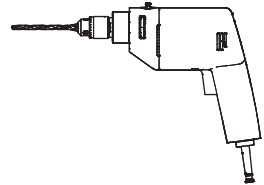

BuzziMoon Suspended

INSTALLATION MANUAL

120V

Technical info

OR

⚠ The light source of this luminaire is not replaceable; when the light source reaches its end of life the whole luminaire shall be replaced.

Excluded

2x 

1x

2x 

2x 

Included BuzziMoon Round Ceiling Suspended Straight

Included BuzziMoon Round Ceiling Suspended Split

Included BuzziMoon Oval Ceiling Suspended Straight

Included BuzziMoon Oval Ceiling Suspended Split