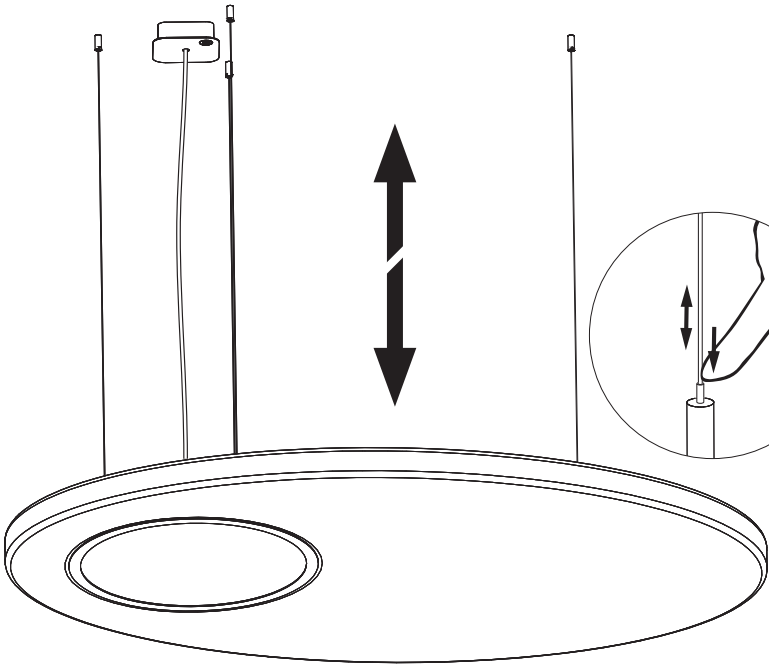

9b

Connection excluding dimmable function

10

BuzziMoon Oval Suspended Straight

2 PERS.

3

4

5

6

7a

Connection including dimmable function

- White Neutral
- Black Line
- Green Ground
- Red DIM -
- Purple DIM +

7b

Connection excluding dimmable function

8

!

BuzziMoon Oval Suspended Split

2 PERS.

7

8a

Connection including dimmable function

8b

Connection excluding dimmable function

9