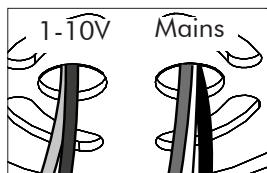

Suspended Split

P.28

BuzziMoon Round Ceiling Suspended Straight

2 PERS. 

4

5

6

7

9a

Connection including dimmable function

- | | |
|--------|---------|
| White | Neutral |
| Black | Line |
| Green | Ground |
| Red | DIM - |
| Purple | DIM + |

9b

Connection excluding dimmable function

10