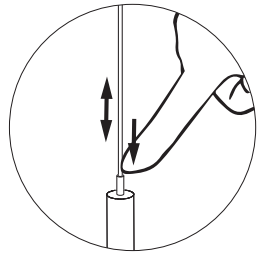

9b

Connection excluding dimmable function

10

BuzziMoon Oval Suspended Straight

2 PERS.

3

4

5

6

7a

Connection including dimmable function

- White Neutral
- Black Line
- Green Ground
- Red DIM -
- Purple DIM +

7b

Connection excluding dimmable function

8

!

BuzziMoon Oval Suspended Split

2 PERS.

7

8a

Connection including dimmable function

8b

Connection excluding dimmable function

9