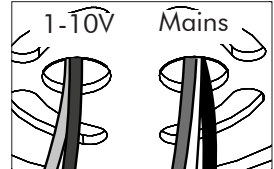

BuzziMoon Round Suspended Split

2 PERS.

4

5

6

9a

Connection including dimmable function

- | | |
|--------|---------|
| White | Neutral |
| Black | Line |
| Green | Ground |
| Red | DIM - |
| Purple | DIM + |

9b

Connection excluding dimmable function

10

BuzziMoon Oval Suspended Straight

2 PERS.

3

4

5