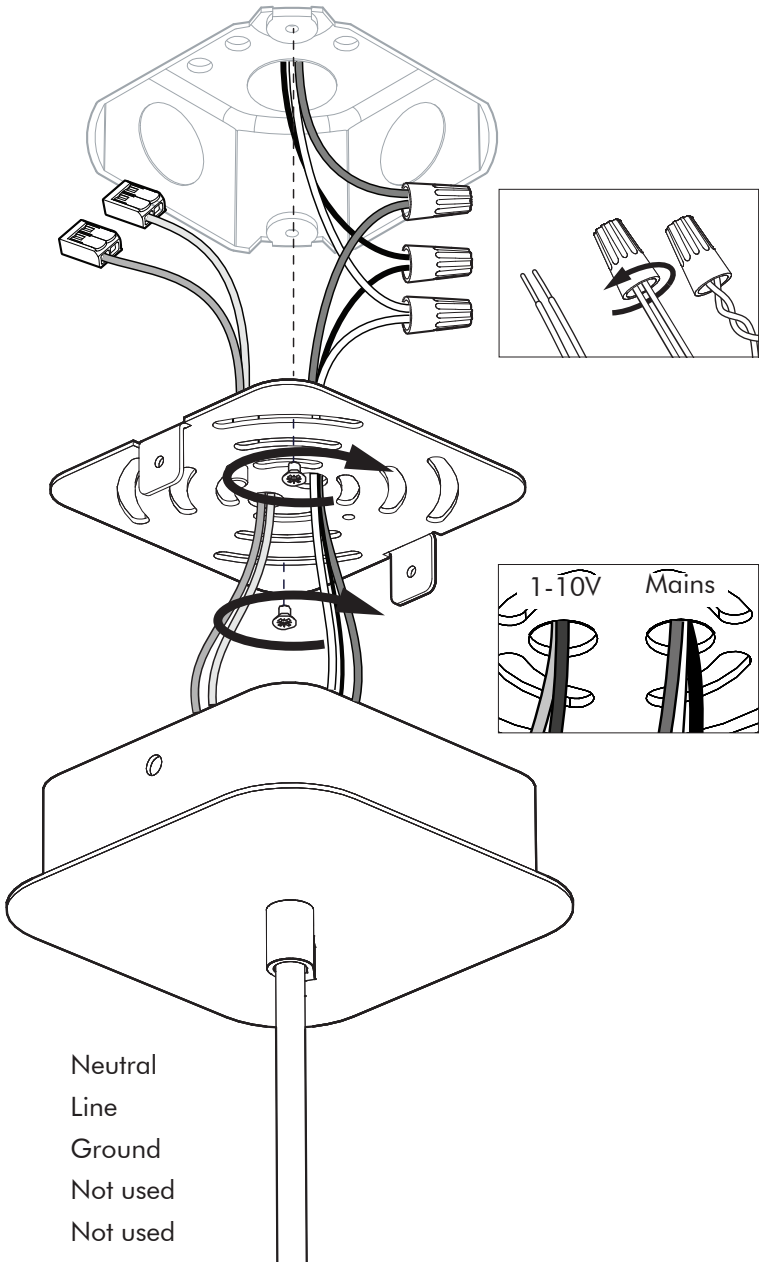

9b

Connection excluding dimmable function