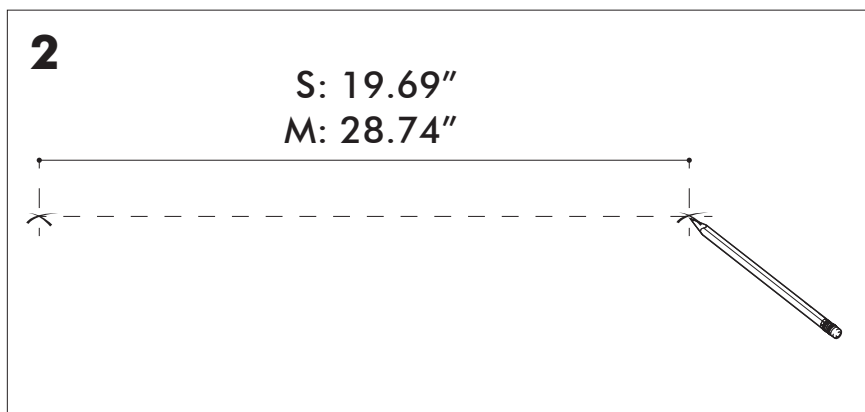

BuzziMoon Oval Suspended Split

2 PERS.