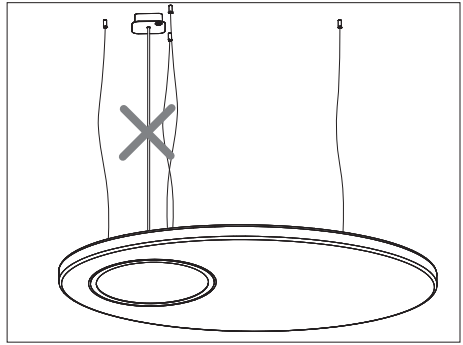

9b

Connection excluding dimmable function

10

BuzziMoon Oval Suspended Straight

2 PERS.

3

4

5

6

7a

Connection including dimmable function

- White Neutral
- Black Line
- Green Ground
- Red DIM -
- Purple DIM +

7b

Connection excluding dimmable function

8

!

BuzziMoon Oval Suspended Split

2 PERS.

7

8a

Connection including dimmable function

8b

Connection excluding dimmable function

9