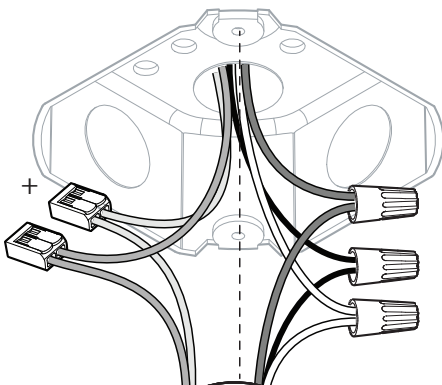

Suspended Split

P.28

BuzziMoon Round Ceiling Suspended Straight

2 PERS. 

4

5

6

7

9a

Connection including dimmable function

- | | |
|--------|---------|
| White | Neutral |
| Black | Line |
| Green | Ground |
| Red | DIM - |
| Purple | DIM + |

9b

Connection excluding dimmable function

10