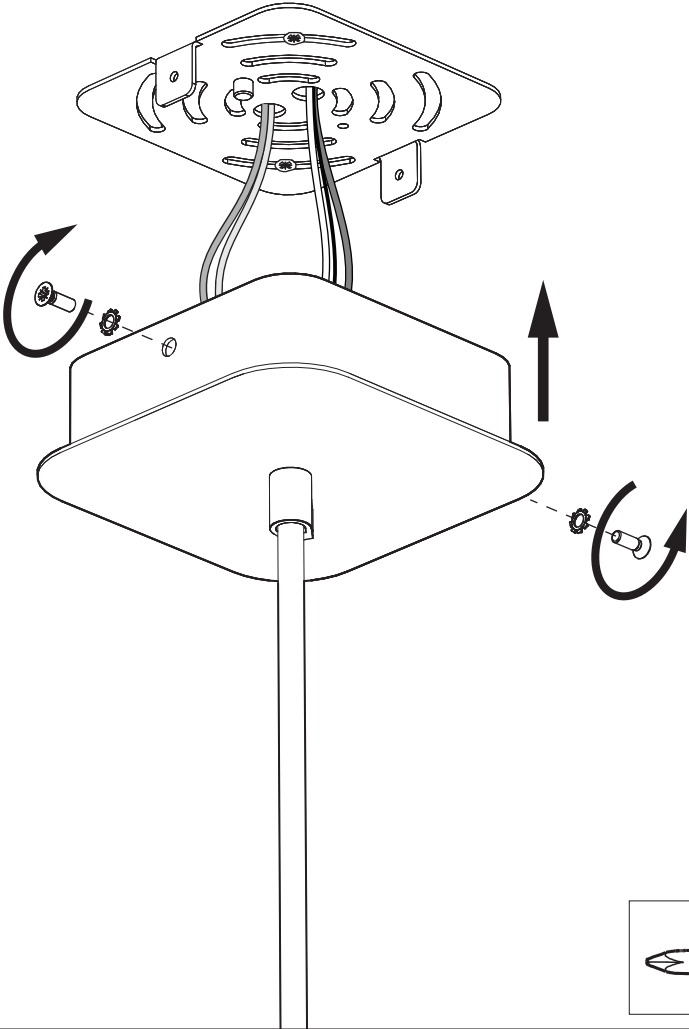

BuzziMoon Round Suspended Split

2 PERS.

4

5

6

9a

Connection including dimmable function

- | | |
|--------|---------|
| White | Neutral |
| Black | Line |
| Green | Ground |
| Red | DIM - |
| Purple | DIM + |

9b

Connection excluding dimmable function

10

BuzziMoon Oval Suspended Straight

2 PERS.

3

4

5