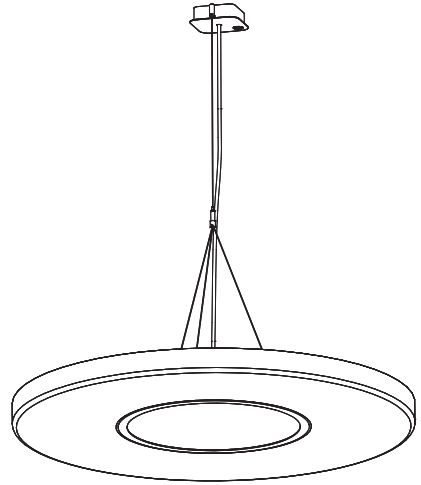

BuzziMoon Suspended

INSTALLATION MANUAL

120V

Technical info

OR

⚠ The light source of this luminaire is not replaceable; when the light source reaches its end of life the whole luminaire shall be replaced.

Excluded

2x 

1x

2x 

2x 

Included BuzziMoon Round Ceiling Suspended Straight

Included BuzziMoon Round Ceiling Suspended Split

Included BuzziMoon Oval Ceiling Suspended Straight

Included BuzziMoon Oval Ceiling Suspended Split

BuzziMoon Round

Suspended Straight

P.6

Suspended Split

P.14

BuzziMoon Oval

Suspended Straight

P.21