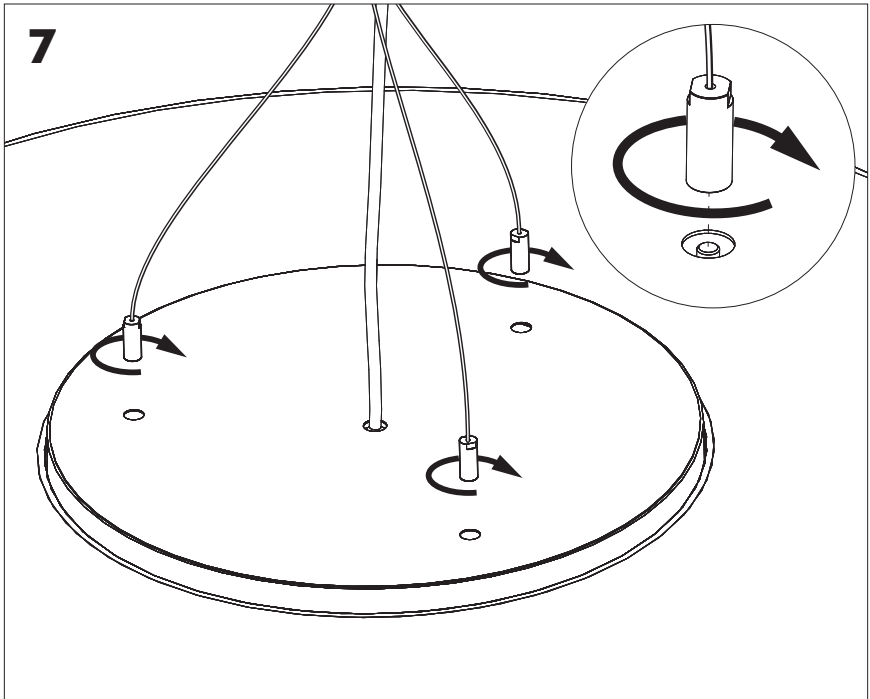

BuzziMoon Round Suspended Split

2 PERS.

4

5

6

9a

Connection including dimmable function

- | | |
|--------|---------|
| White | Neutral |
| Black | Line |
| Green | Ground |
| Red | DIM - |
| Purple | DIM + |

9b

Connection excluding dimmable function

10

BuzziMoon Oval Suspended Straight

2 PERS.

3

4

5