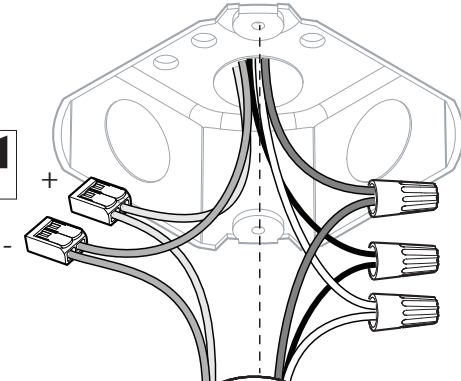

BuzziMoon Round Suspended Split

2 PERS.

4

5

6

9a

Connection including dimmable function

- | | |
|--------|---------|
| White | Neutral |
| Black | Line |
| Green | Ground |
| Red | DIM - |
| Purple | DIM + |

9b

Connection excluding dimmable function

10

BuzziMoon Oval Suspended Straight

2 PERS.

3

4

5