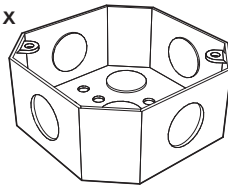

BuzziMoon Suspended

INSTALLATION MANUAL

120V

Technical info

OR

⚠ The light source of this luminaire is not replaceable; when the light source reaches its end of life the whole luminaire shall be replaced.

Excluded

2x 

1x

2x 

2x 

Included BuzziMoon Round Ceiling Suspended Straight

Included BuzziMoon Round Ceiling Suspended Split

Included BuzziMoon Oval Ceiling Suspended Straight

Included BuzziMoon Oval Ceiling Suspended Split