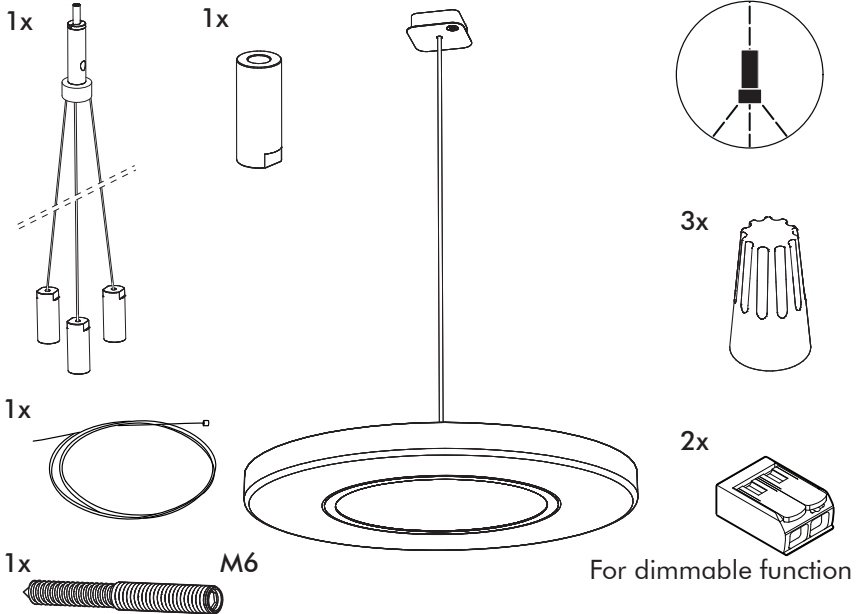

BuzziMoon Suspended

INSTALLATION MANUAL

120V

Technical info

OR

⚠ The light source of this luminaire is not replaceable; when the light source reaches its end of life the whole luminaire shall be replaced.

Excluded

2x 

1x

2x 

2x 

Included BuzziMoon Round Ceiling Suspended Straight

Included BuzziMoon Round Ceiling Suspended Split

Included BuzziMoon Oval Ceiling Suspended Straight

Included BuzziMoon Oval Ceiling Suspended Split