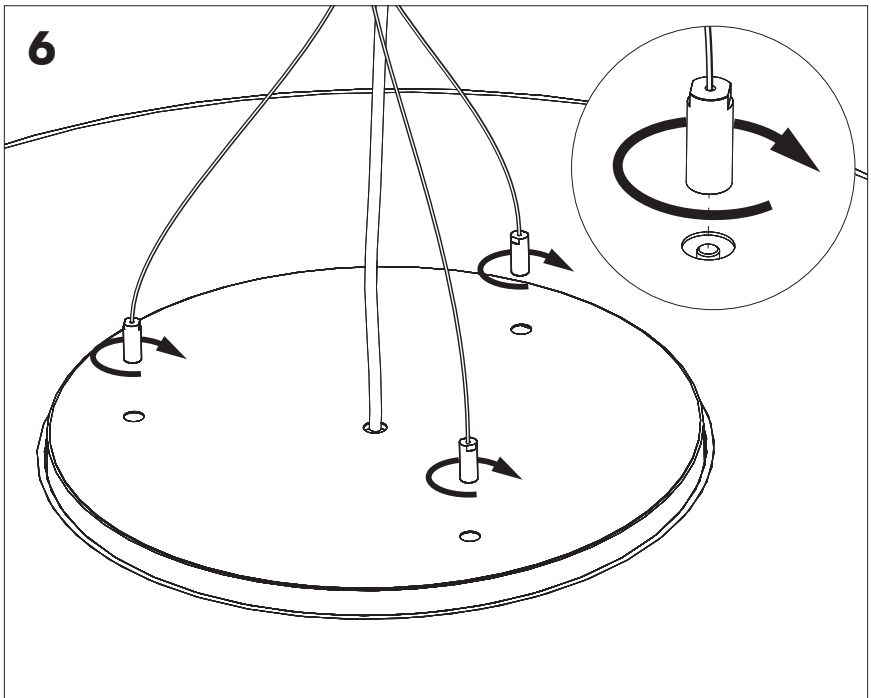

6

7a

Connection including dimmable function

- White Neutral
- Black Line
- Green Ground
- Red DIM -
- Purple DIM +

7b

Connection excluding dimmable function

8

!

BuzziMoon Oval Suspended Split

2 PERS.

7

8a

Connection including dimmable function

8b

Connection excluding dimmable function

9