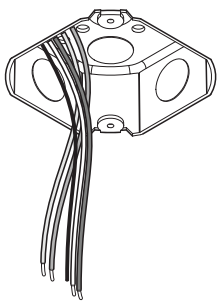

9a

Connection including dimmable function

- | | |
|--------|---------|
| White | Neutral |
| Black | Line |
| Green | Ground |
| Red | DIM - |
| Purple | DIM + |

9b

Connection excluding dimmable function

10

BuzziMoon Round Suspended Split

2 PERS.

4

5

6

9a

Connection including dimmable function

- | | |
|--------|---------|
| White | Neutral |
| Black | Line |
| Green | Ground |
| Red | DIM - |
| Purple | DIM + |