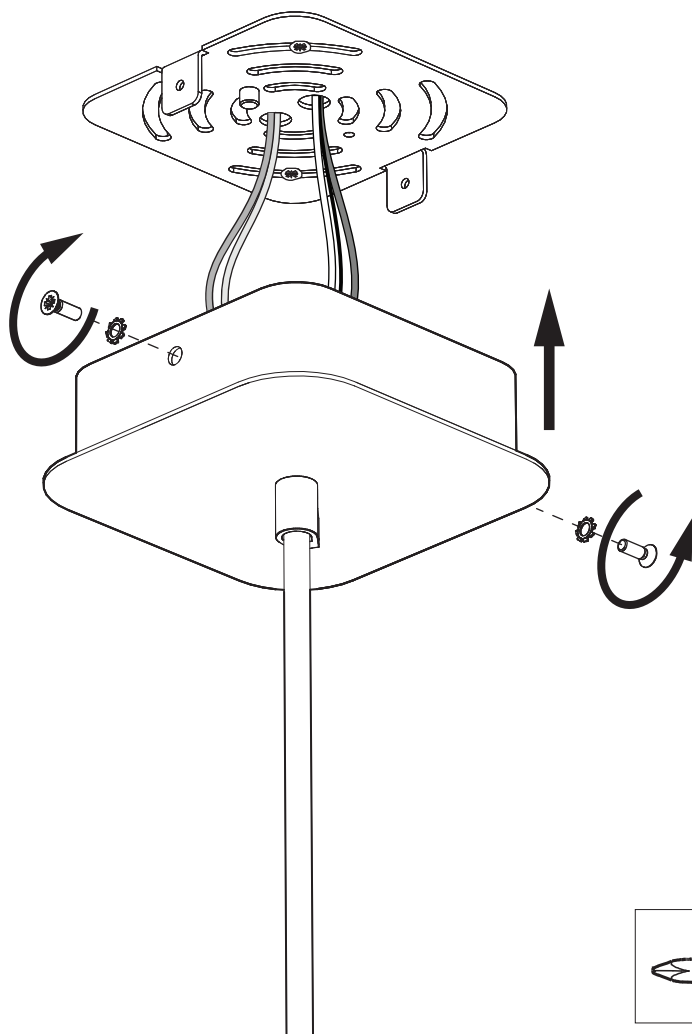

6

7a

Connection including dimmable function

- White Neutral
- Black Line
- Green Ground
- Red DIM -
- Purple DIM +

7b

Connection excluding dimmable function

8

!

BuzziMoon Oval Suspended Split

2 PERS.

7

8a

Connection including dimmable function

8b

Connection excluding dimmable function

9