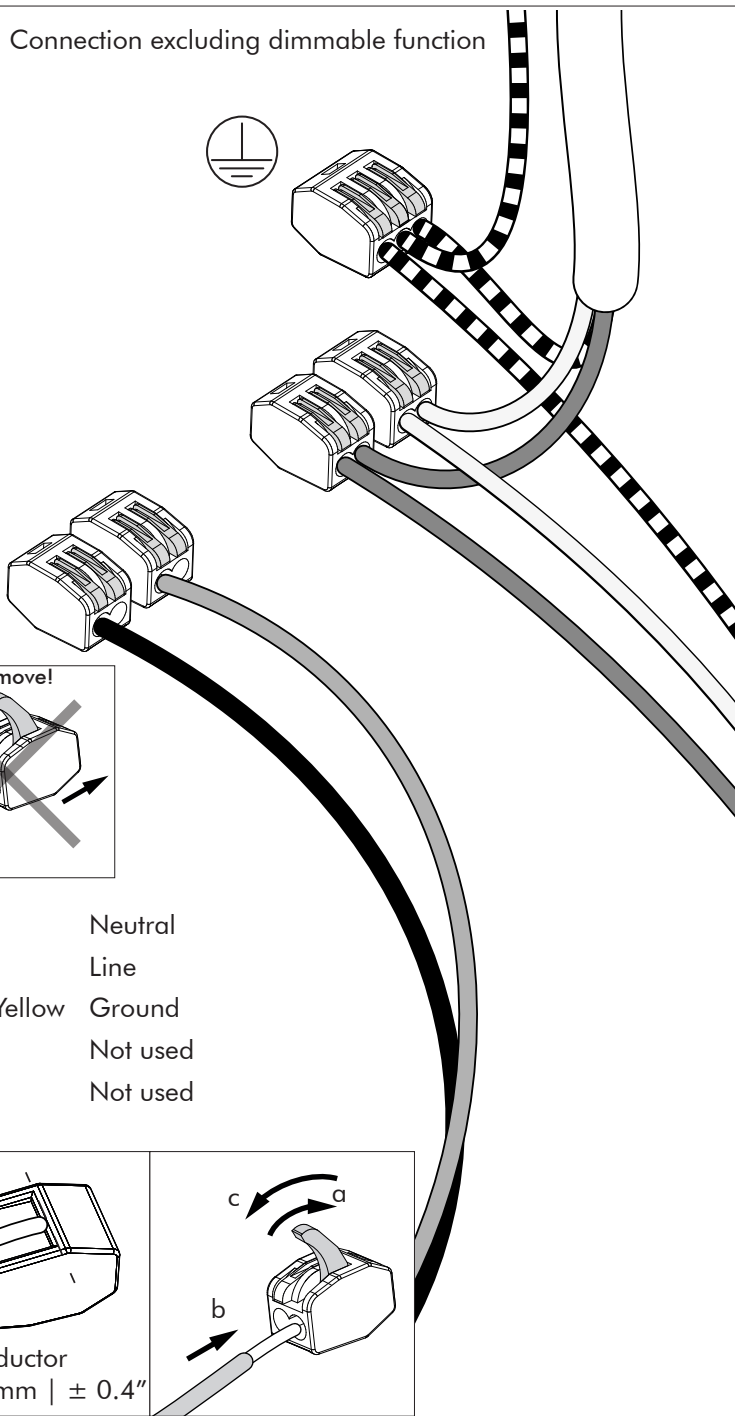

Dim-

- | | |
|--------------|---------|
| Blue | Neutral |
| Brown | Line |
| Green/Yellow | Ground |
| White | DIM + |
| Black | DIM - |

Strip conductor
to $\pm 10 \text{ mm}$ | $\pm 0.4''$

7b

Connection excluding dimmable function

Blue	Neutral
Brown	Line
Green/Yellow	Ground
White	Not used
Black	Not used

Strip conductor
to $\pm 10 \text{ mm}$ | $\pm 0.4''$

8

BuzziSpace Group NV
Italiëlei 8, 2000 Antwerp
Belgium

☎ +32 (0)3 846 10 00

✉ info@buzzi.space