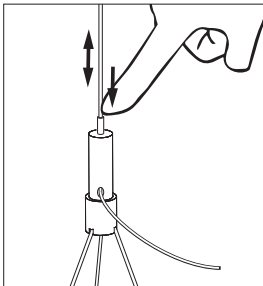

Dim-

- | | |
|--------------|---------|
| Blue | Neutral |
| Brown | Line |
| Green/Yellow | Ground |
| White | DIM + |
| Black | DIM - |

Strip conductor
to $\pm 10 \text{ mm}$ | $\pm 0.4''$

7b

Connection excluding dimmable function

Blue	Neutral
Brown	Line
Green/Yellow	Ground
White	Not used
Black	Not used

Strip conductor
to $\pm 10 \text{ mm}$ | $\pm 0.4''$

8

BuzziSpace Group NV
Italiëlei 8, 2000 Antwerp
Belgium

☎ +32 (0)3 846 10 00

✉ info@buzzi.space