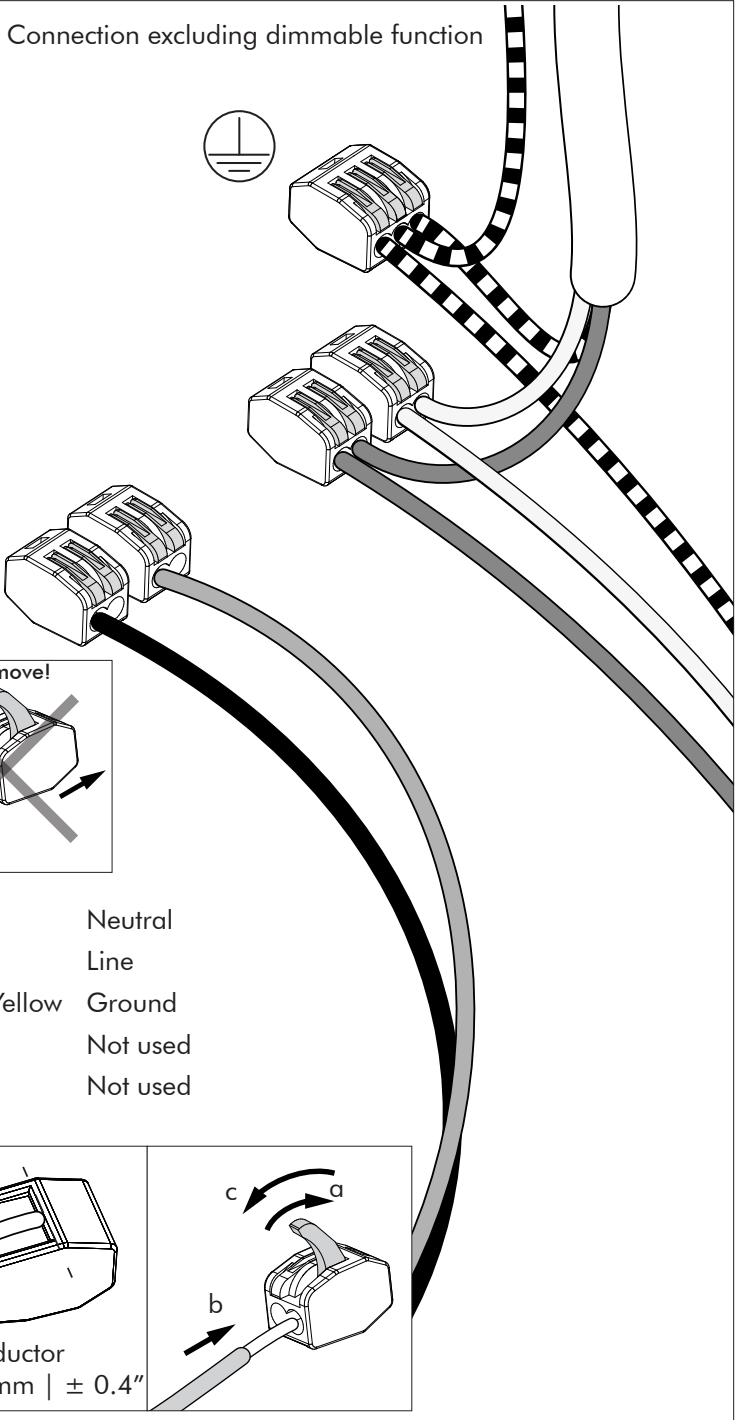

DST

Connection including dimmable function

1-10V

Dim+

Dim-

Blue	Neutral
Brown	Line
Green/Yellow	Ground
White	DIM -
Black	DIM +

Strip conductor
to $\pm 10 \text{ mm}$ | $\pm 0.4''$

10b Connection excluding dimmable function