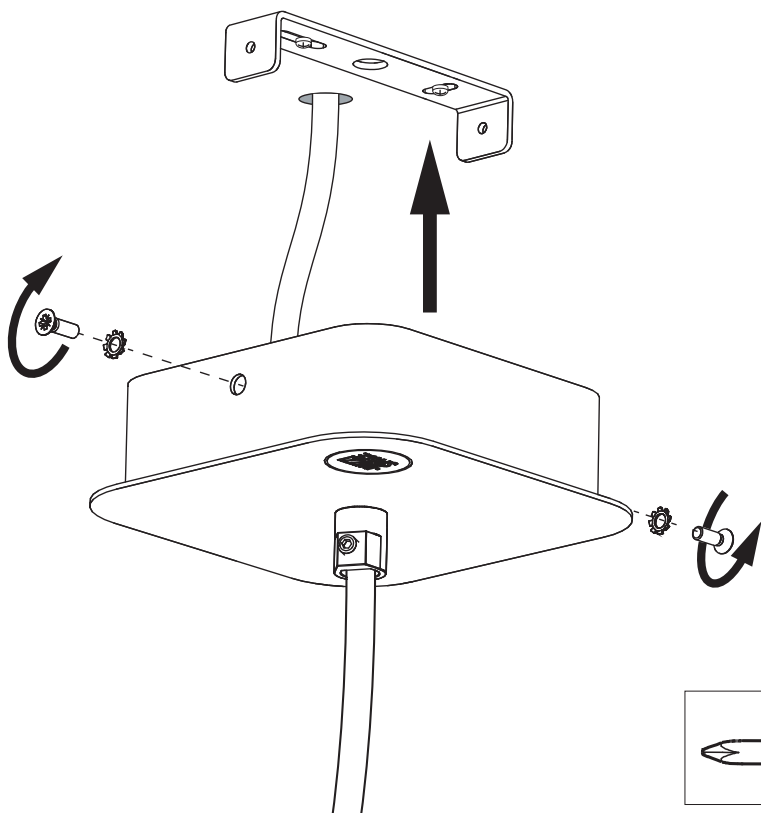

Dim-

- | | |
|--------------|---------|
| Blue | Neutral |
| Brown | Line |
| Green/Yellow | Ground |
| White | DIM + |
| Black | DIM - |

Strip conductor
to $\pm 10 \text{ mm}$ | $\pm 0.4''$

7b

Connection excluding dimmable function

Blue	Neutral
Brown	Line
Green/Yellow	Ground
White	Not used
Black	Not used

Strip conductor
to $\pm 10 \text{ mm}$ | $\pm 0.4''$

8

BuzziSpace Group NV
Italiëlei 8, 2000 Antwerp
Belgium

☎ +32 (0)3 846 10 00

✉ info@buzzi.space