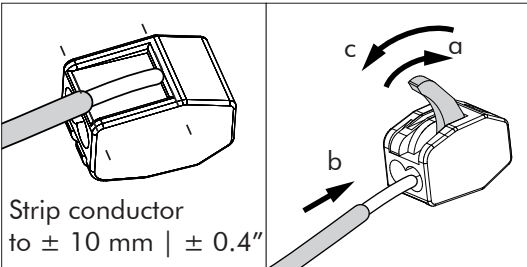

Blue	Neutral
Brown	Line
Green/Yellow	Ground
White	Not used
Black	Not used