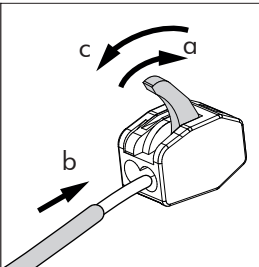

DST

Connection including dimmable function

1-10V

Dim+

Dim-

Blue	Neutral
Brown	Line
Green/Yellow	Ground
White	DIM -
Black	DIM +

Strip conductor
to $\pm 10 \text{ mm}$ | $\pm 0.4''$

10b Connection excluding dimmable function