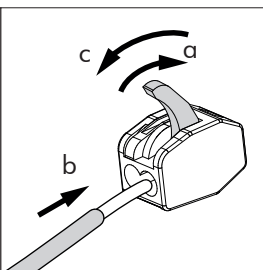

Strip conductor
to $\pm 10 \text{ mm}$ | $\pm 0.4''$