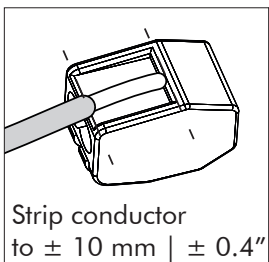

7a

1-10V

DALI

DMX

DST

Connection including dimmable function

Dim+

Dim-

Blue	Neutral
Brown	Line
Green/Yellow	Ground
White	DIM +
Black	DIM -