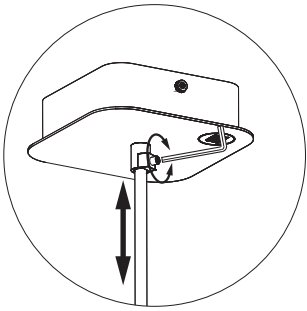

Blue	Neutral
Brown	Line
Green/Yellow	Ground
White	Not used
Black	Not used

Strip conductor
to $\pm 10 \text{ mm}$ | $\pm 0.4''$

8

BuzziSpace Group NV
Italiëlei 8, 2000 Antwerp
Belgium

☎ +32 (0)3 846 10 00

✉ info@buzzi.space