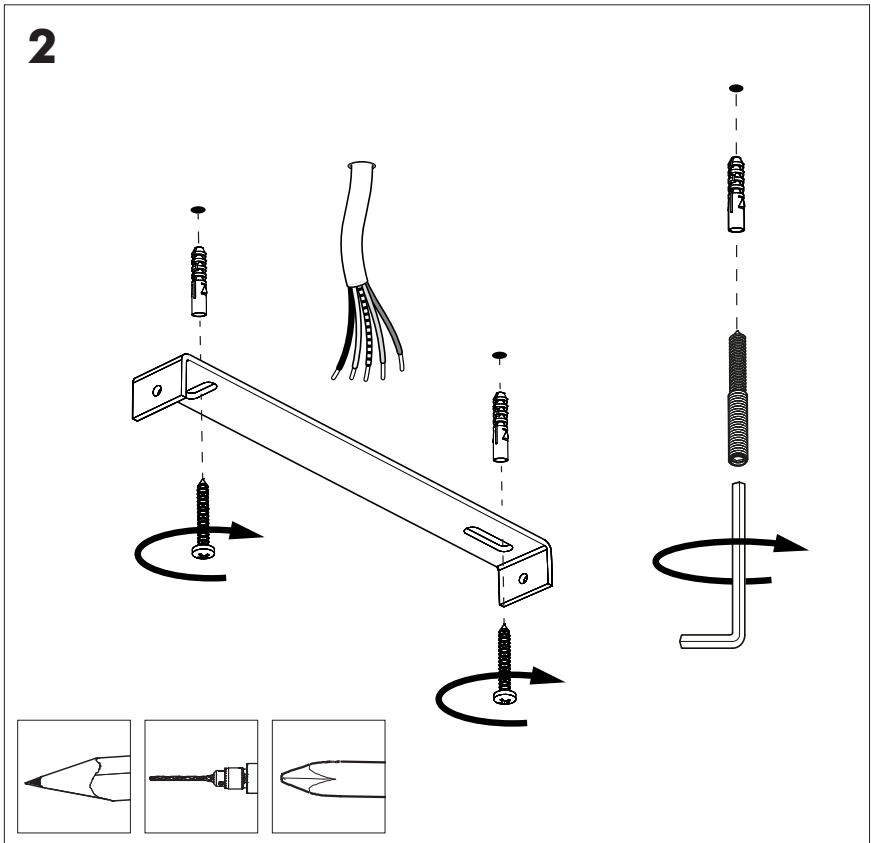

BuzziJet Ceiling Suspended Split

2 PERS.

1

OFF

2