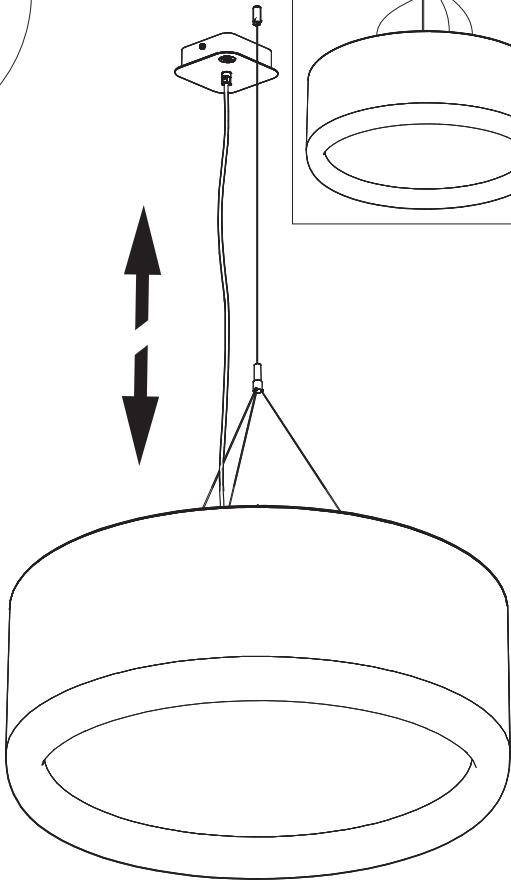

Dim-

- | | |
|--------------|---------|
| Blue | Neutral |
| Brown | Line |
| Green/Yellow | Ground |
| White | DIM + |
| Black | DIM - |

Strip conductor
to $\pm 10 \text{ mm}$ | $\pm 0.4''$

7b

Connection excluding dimmable function

Blue	Neutral
Brown	Line
Green/Yellow	Ground
White	Not used
Black	Not used

Strip conductor
to $\pm 10 \text{ mm}$ | $\pm 0.4''$

8

BuzziSpace Group NV
Italiëlei 8, 2000 Antwerp
Belgium

☎ +32 (0)3 846 10 00

✉ info@buzzi.space