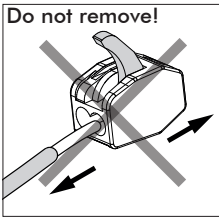

DST

Connection including dimmable function

1-10V

Dim+

Dim-

Blue	Neutral
Brown	Line
Green/Yellow	Ground
White	DIM -
Black	DIM +

Strip conductor
to $\pm 10 \text{ mm}$ | $\pm 0.4''$

10b Connection excluding dimmable function