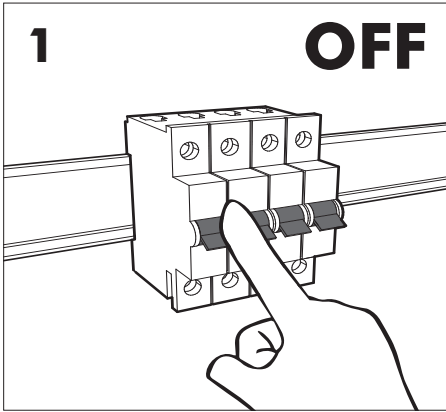

Blue	Neutral
Brown	Line
Green/Yellow	Ground
White	Not used
Black	Not used

11

BuzziJet Ceiling Suspended Split

2 PERS.

1

OFF

2

3