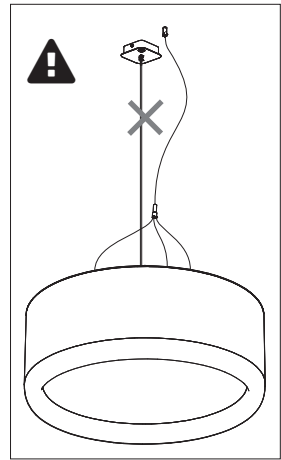

Blue	Neutral
Brown	Line
Green/Yellow	Ground
White	Not used
Black	Not used

Strip conductor
to $\pm 10 \text{ mm}$ | $\pm 0.4''$

8

BuzziSpace Group NV
Italiëlei 8, 2000 Antwerp
Belgium

☎ +32 (0)3 846 10 00

✉ info@buzzi.space