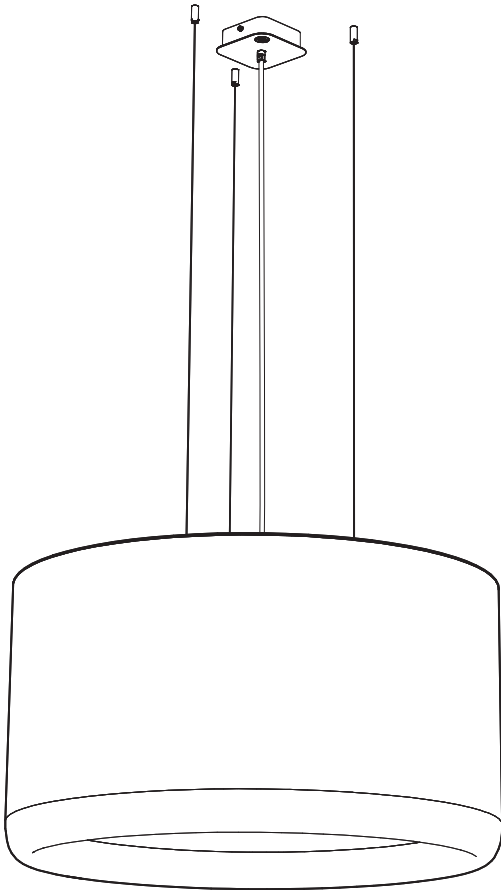

BuzziJet Ceiling Suspended S|M

INSTALLATION MANUAL
220-240V

Technical info

OR

Environmental Protection

Waste electrical products should not be disposed of with household waste. Please recycle where facilities exist. Check with your Local Authority or retailer for recycling advice.

⚠ The light source of this luminaire is not replaceable; when the light source reaches its end of life the whole luminaire shall be replaced.

Excluded

Straight 5x
Split 3x

Straight 2x
Split 2x

Included BuzziJet Ceiling Suspended Straight