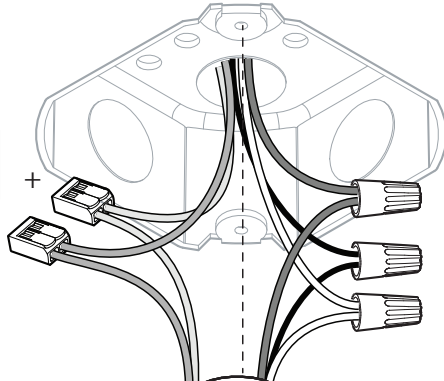

## Connection excluding dimmable function

10

# BuzziJet Ceiling Suspended Split

2 PERS.

**4**

**5**

**6**

**7**

**8**

9a

Connection including dimmable function

- |        |         |
|--------|---------|
| White  | Neutral |
| Black  | Line    |
| Green  | Ground  |
| Red    | DIM -   |
| Purple | DIM +   |

9b

Connection excluding dimmable function