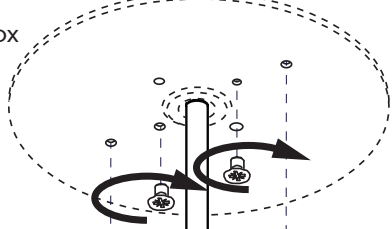

## Excluded

2x 

Straight 3x  
Split 1x 

2x 

# BuzziJet Ceiling Suspended Straight

2 PERS. 

**4**

**5**

6

7

# 10a

Connection including dimmable function  
Raccordement avec fonction de gradation

Optional Outletbox  
Cover

- |       |         |
|-------|---------|
| White | Neutral |
| Black | Line    |
| Green | Ground  |
| Red   | DIM +   |
| Blue  | DIM -   |
| Blanc | Neutre  |
| Noir  | Ligne   |
| Vert  | Masse   |
| Rouge | DIM +   |
| Bleu  | DIM -   |