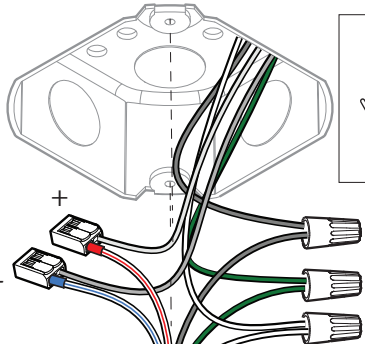

## Excluded

2x 

Straight 3x  
Split 1x 

2x 

# BuzziJet Ceiling Suspended Straight

2 PERS. 

**4**

**5**

6

7

# 10a

Connection including dimmable function  
Raccordement avec fonction de gradation

Optional Outletbox  
Cover

- |       |         |
|-------|---------|
| White | Neutral |
| Black | Line    |
| Green | Ground  |
| Red   | DIM +   |
| Blue  | DIM -   |
| Blanc | Neutre  |
| Noir  | Ligne   |
| Vert  | Masse   |
| Rouge | DIM +   |
| Bleu  | DIM -   |