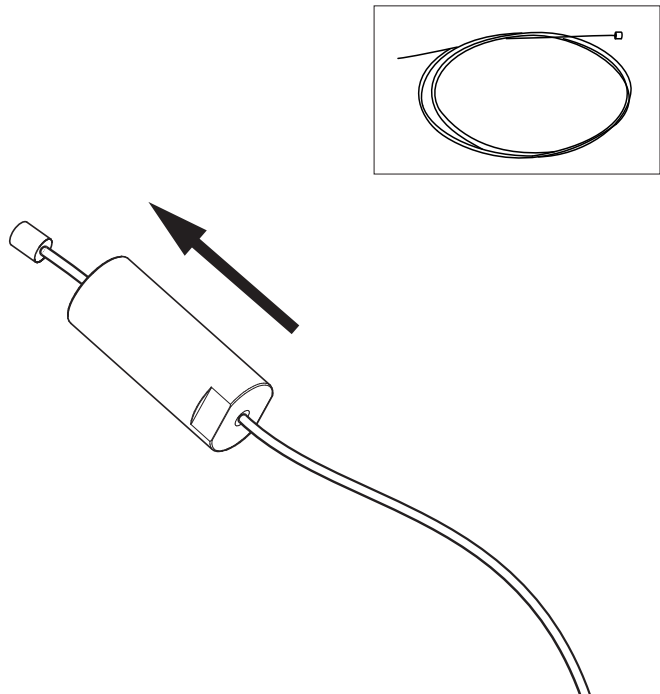

# BuzziJet Ceiling Suspended Straight

2 PERS. 

**4**

**5**

6

7

# 10a

Connection including dimmable function  
Raccordement avec fonction de gradation

Optional Outletbox  
Cover

- |       |         |
|-------|---------|
| White | Neutral |
| Black | Line    |
| Green | Ground  |
| Red   | DIM +   |
| Blue  | DIM -   |
| Blanc | Neutre  |
| Noir  | Ligne   |
| Vert  | Masse   |
| Rouge | DIM +   |
| Bleu  | DIM -   |