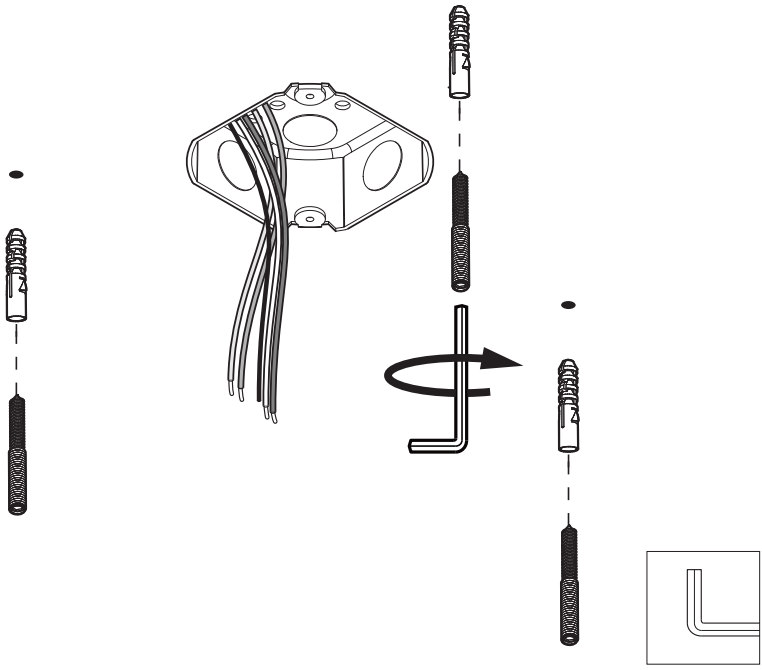

# Technical info

**⚠** The light source of this luminaire is not replaceable; when the light source reaches its end of life the whole luminaire shall be replaced.

## Excluded

2x 

Straight 3x  
Split 1x 

2x 

# BuzziJet Ceiling Suspended Straight

2 PERS. 

**4**

**5**

6

7