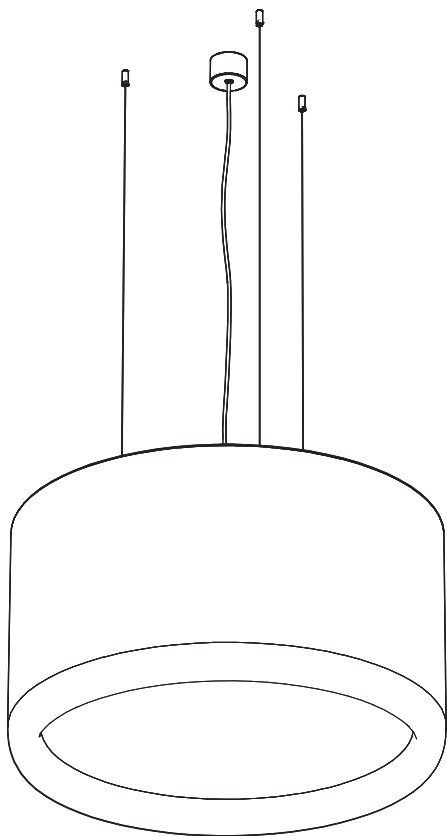

# BuzziJet Ceiling Suspended S | M

INSTALLATION MANUAL

MODE DE L'EMPLOI

120V-277V

# Technical info

**⚠** The light source of this luminaire is not replaceable; when the light source reaches its end of life the whole luminaire shall be replaced.

## Excluded

2x 

Straight 3x  
Split 1x 

2x 