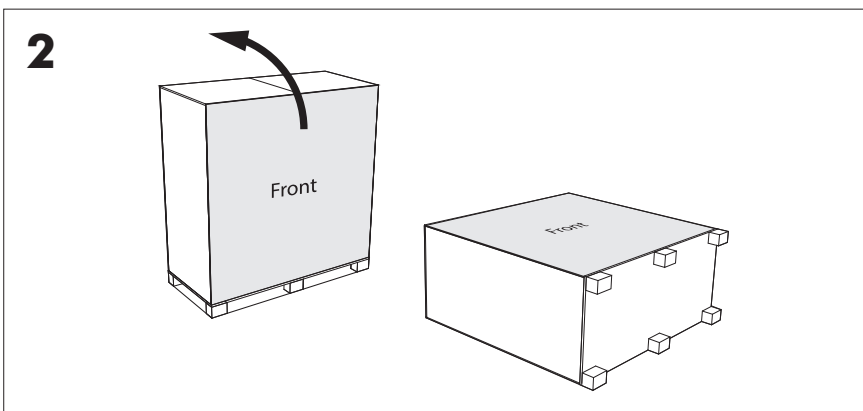

BuzziJet Ceiling Suspended XL

INSTALLATION MANUAL
120V-277V

Technical info

⚠ The light source of this luminaire is not replaceable; when the light source reaches its end of life the whole luminaire shall be replaced.

Excluded

2x 

1x

Straight 3x 

Included BuzziJet Ceiling Suspended XL

For dimmable function

BuzziJet Ceiling Suspended XL

2 PERS. 