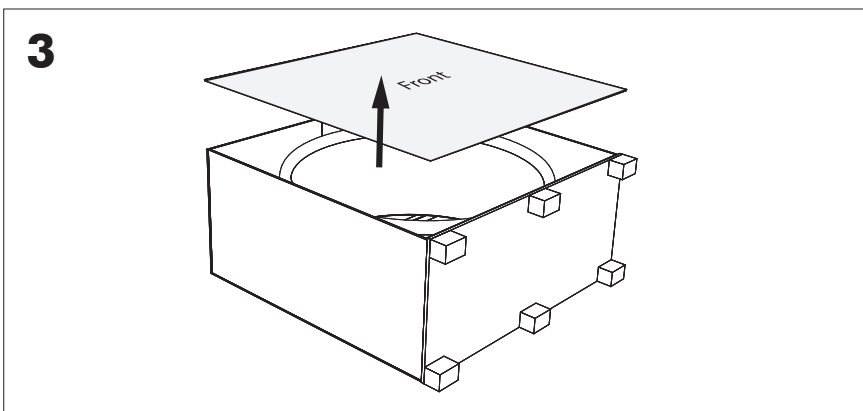

BuzziJet Ceiling Suspended XL

INSTALLATION MANUAL
120V-277V

Technical info

⚠ The light source of this luminaire is not replaceable; when the light source reaches its end of life the whole luminaire shall be replaced.

Excluded

2x 

1x

Straight 3x 

Included BuzziJet Ceiling Suspended XL

For dimmable function

BuzziJet Ceiling Suspended XL

2 PERS. 