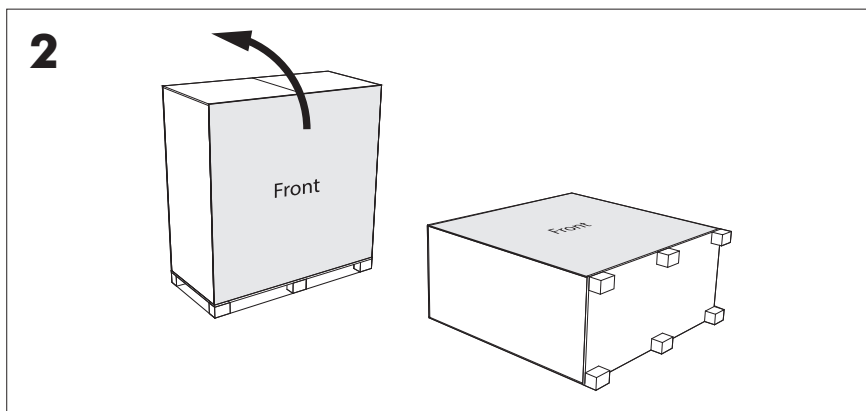

BuzziJet Ceiling Suspended XXL

INSTALLATION MANUAL
120V-277V

Technical info

⚠ The light source of this luminaire is not replaceable; when the light source reaches its end of life the whole luminaire shall be replaced.

Excluded

2x 

1x

Straight 3x 

Included BuzziJet XXL

For dimmable function

2 PERS. 

4