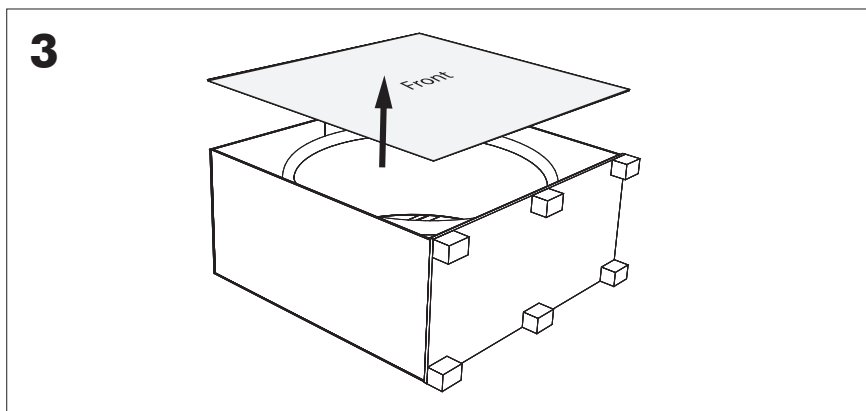

BuzziJet Ceiling Suspended XXL

INSTALLATION MANUAL
120V-277V

Technical info

⚠ The light source of this luminaire is not replaceable; when the light source reaches its end of life the whole luminaire shall be replaced.

Excluded

2x 

1x

Straight 3x 

Included BuzziJet XXL

For dimmable function

2 PERS. 

4