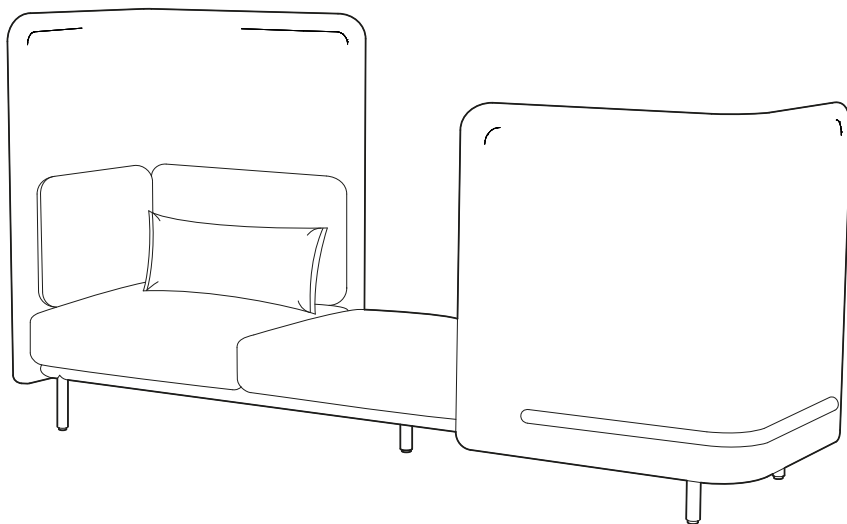

BuzziSpark

INSTALLATION MANUAL

Original AG103

Original AG102

Sofa AG112

Original AG103

2 PERS.

Incl.

Original AG102

2 PERS. 

Incl.

Sofa AG112

2 PERS.

Incl.

1

Temporarily support for shield during installation