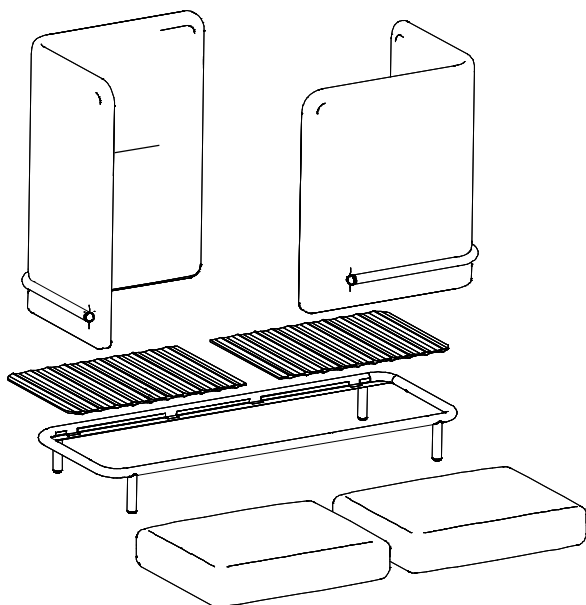

BuzziSpark

INSTALLATION MANUAL

Original AG103

Original AG102

Sofa AG112

Original AG103

2 PERS.

Incl.

Original AG102

2 PERS. 

Incl.

Sofa AG112

2 PERS.

Incl.

1

Temporarily support for shield during installation