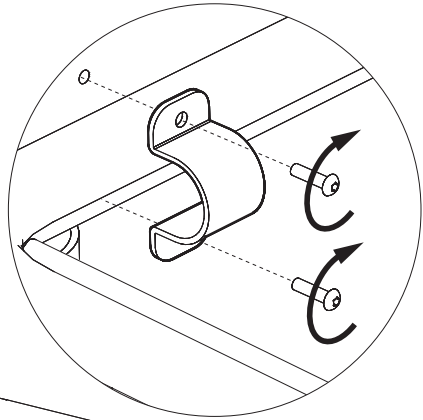

Original AG102

2 PERS. 

Incl.

Sofa AG112

2 PERS.

Incl.

1

Temporarily support for shield during installation

2 Attention: gradually tighten all brackets simultaneously.

- 3** Attention: do not move the sofa while the middle leg touches the ground.

4

SG 103

SG 102

SG 112

BuzziSpace Group NV
Italiëlei 8, 2000 Antwerp
Belgium