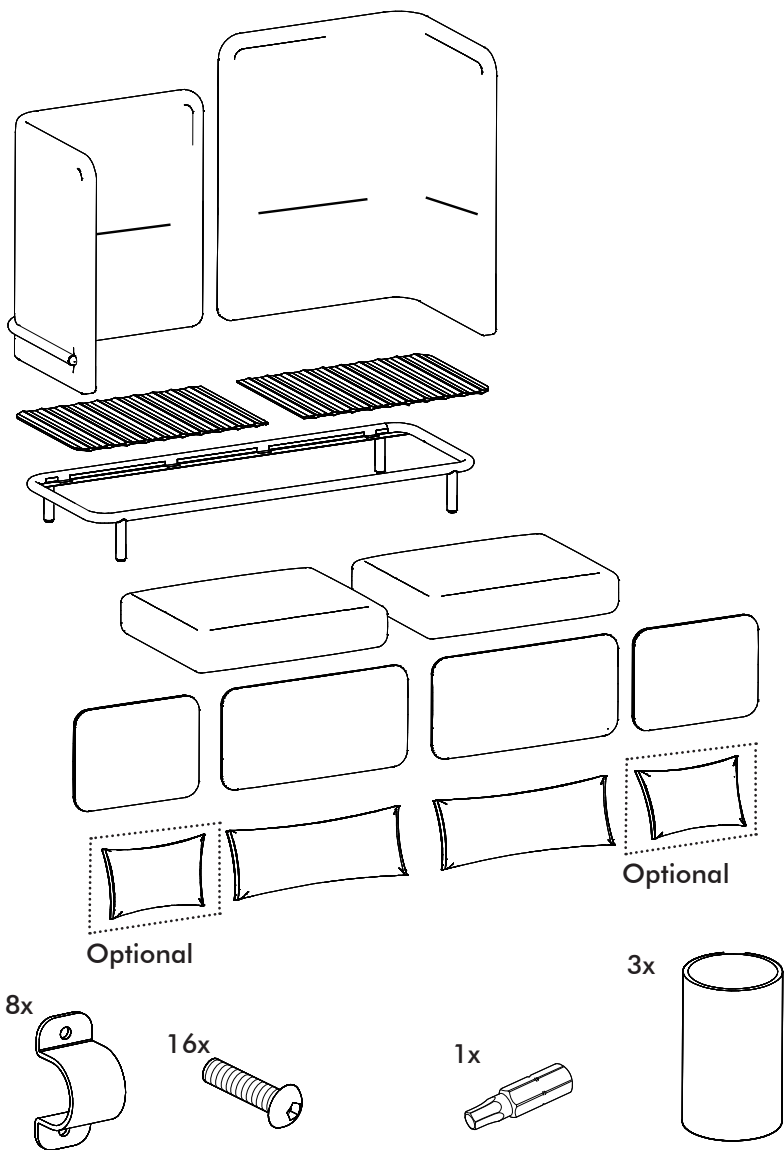

Original AG102

2 PERS. 

Incl.

Sofa AG112

2 PERS.

Incl.

1

Temporarily support for shield during installation

2 Attention: gradually tighten all brackets simultaneously.

- 3** Attention: do not move the sofa while the middle leg touches the ground.

4

SG 103

SG 102

SG 112

BuzziSpace Group NV
Italiëlei 8, 2000 Antwerp
Belgium