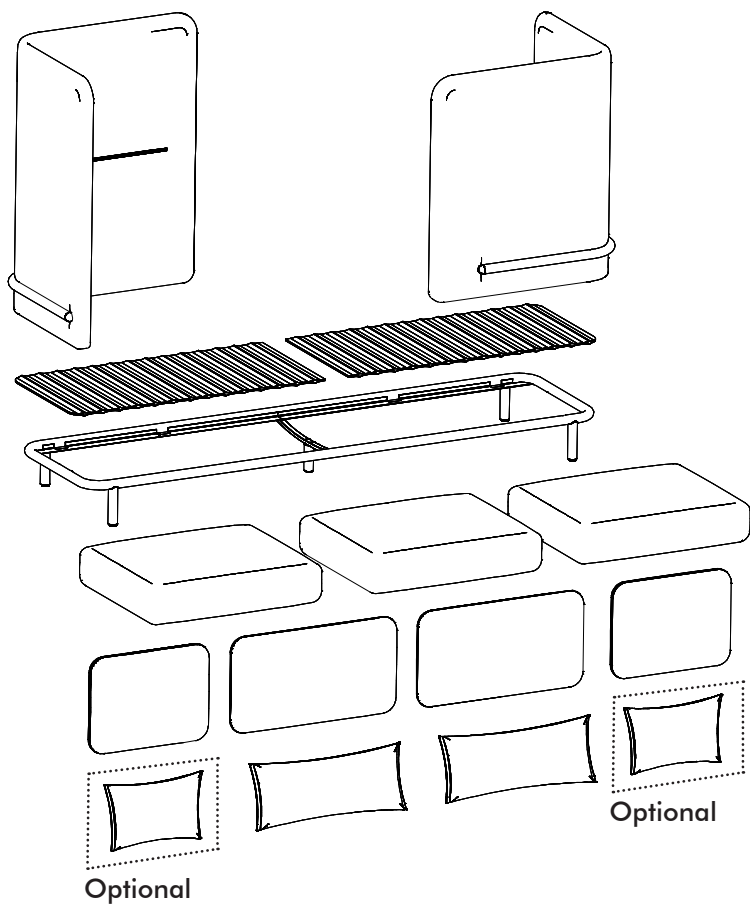

BuzziSpark

INSTALLATION MANUAL

Original AG103

Original AG102

Sofa AG112

Original AG103

2 PERS.

Incl.

Original AG102

2 PERS. 

Incl.

Sofa AG112

2 PERS.

Incl.

1

Temporarily support for shield during installation