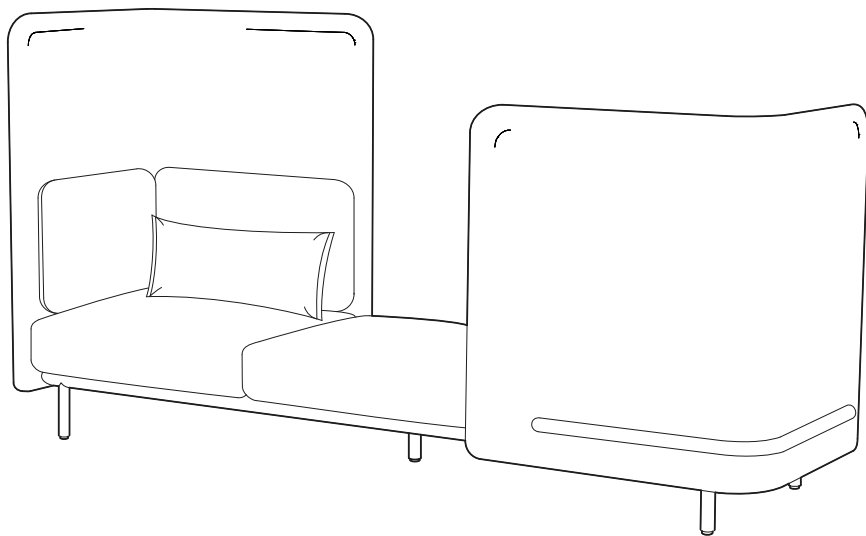

BuzziSpark

INSTALLATION MANUAL

Original AG103

Original AG102

Sofa AG112

Original AG103

2 PERS.

Incl.

Original AG102

2 PERS. 

Incl.

Sofa AG112

2 PERS.

Incl.

1

Temporarily support for shield during installation