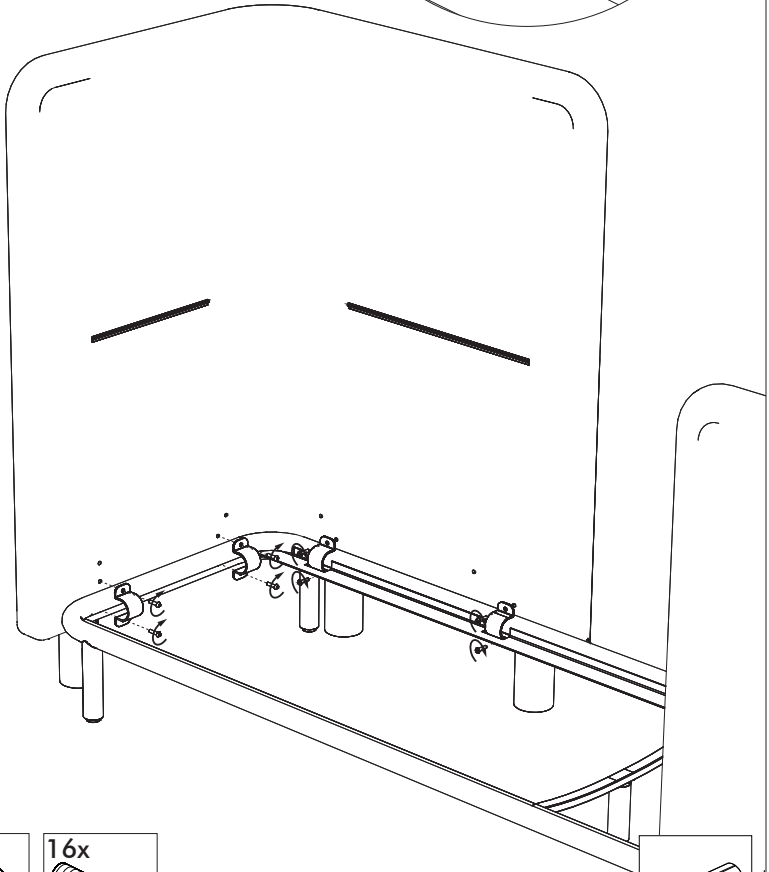

Original AG102

2 PERS. 

Incl.

Sofa AG112

2 PERS.

Incl.

1

Temporarily support for shield during installation

2 Attention: gradually tighten all brackets simultaneously.

- 3** Attention: do not move the sofa while the middle leg touches the ground.

4

SG 103

SG 102

SG 112

BuzziSpace Group NV
Italiëlei 8, 2000 Antwerp
Belgium