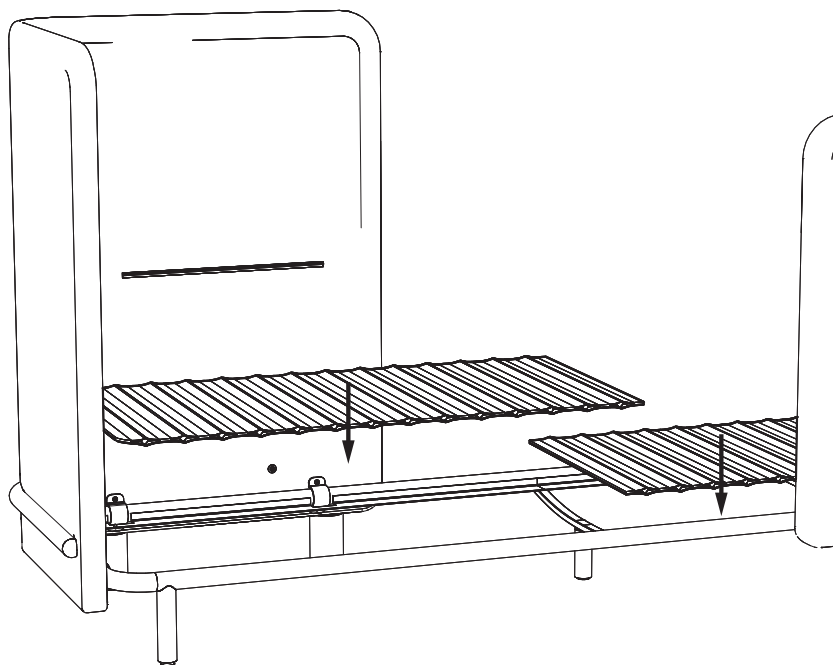

Original AG102

2 PERS. 

Incl.

Sofa AG112

2 PERS.

Incl.

1

Temporarily support for shield during installation

2 Attention: gradually tighten all brackets simultaneously.

- 3** Attention: do not move the sofa while the middle leg touches the ground.

4

SG 103

SG 102

SG 112

BuzziSpace Group NV
Italiëlei 8, 2000 Antwerp
Belgium