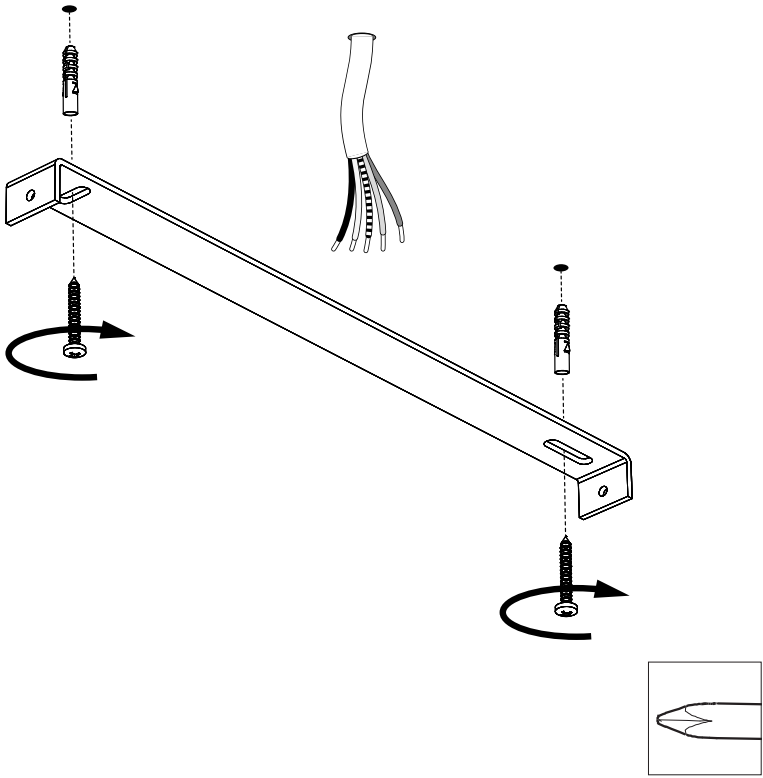

# BuzziChip Medium | Large

2 PERS. 

**3**

**4**

5

6

2x

2x

# 7a

Connection including dimmable function

Dim+

Dim-

Blue	Neutral
Brown	Line
Red	DIM +
Black	DIM -

Strip conductor  
to  $\pm 10 \text{ mm}$  |  $\pm 0.4''$