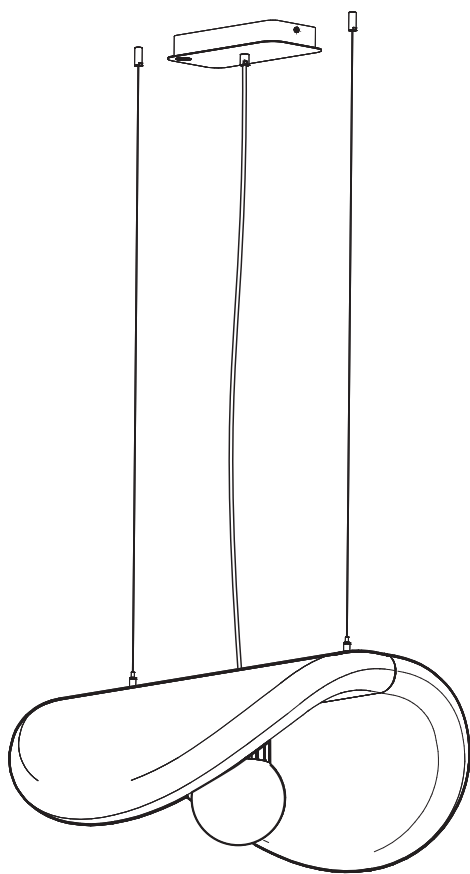

# BuzziChip

INSTALLATION MANUAL

220-240V