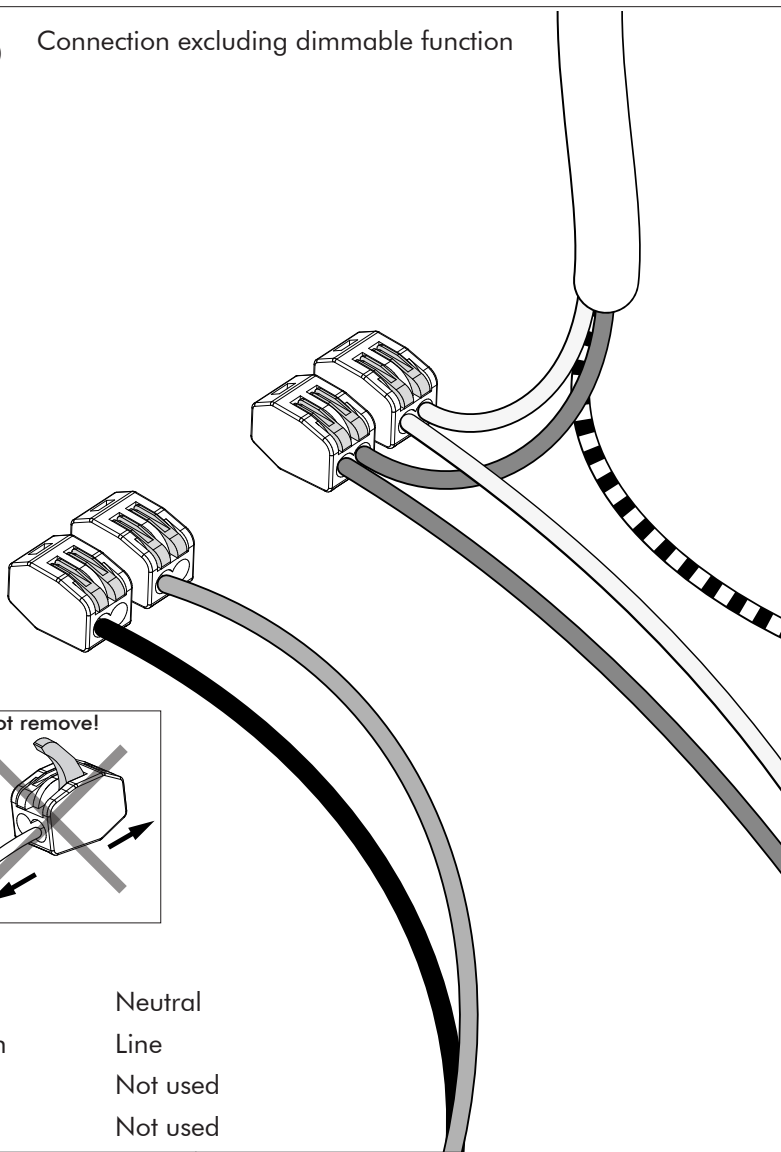

9b

Connection excluding dimmable function