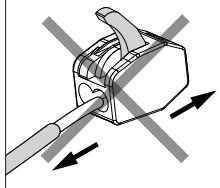

Do not remove!