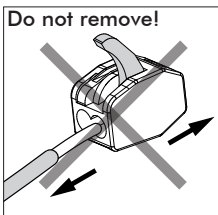

9b

Connection excluding dimmable function