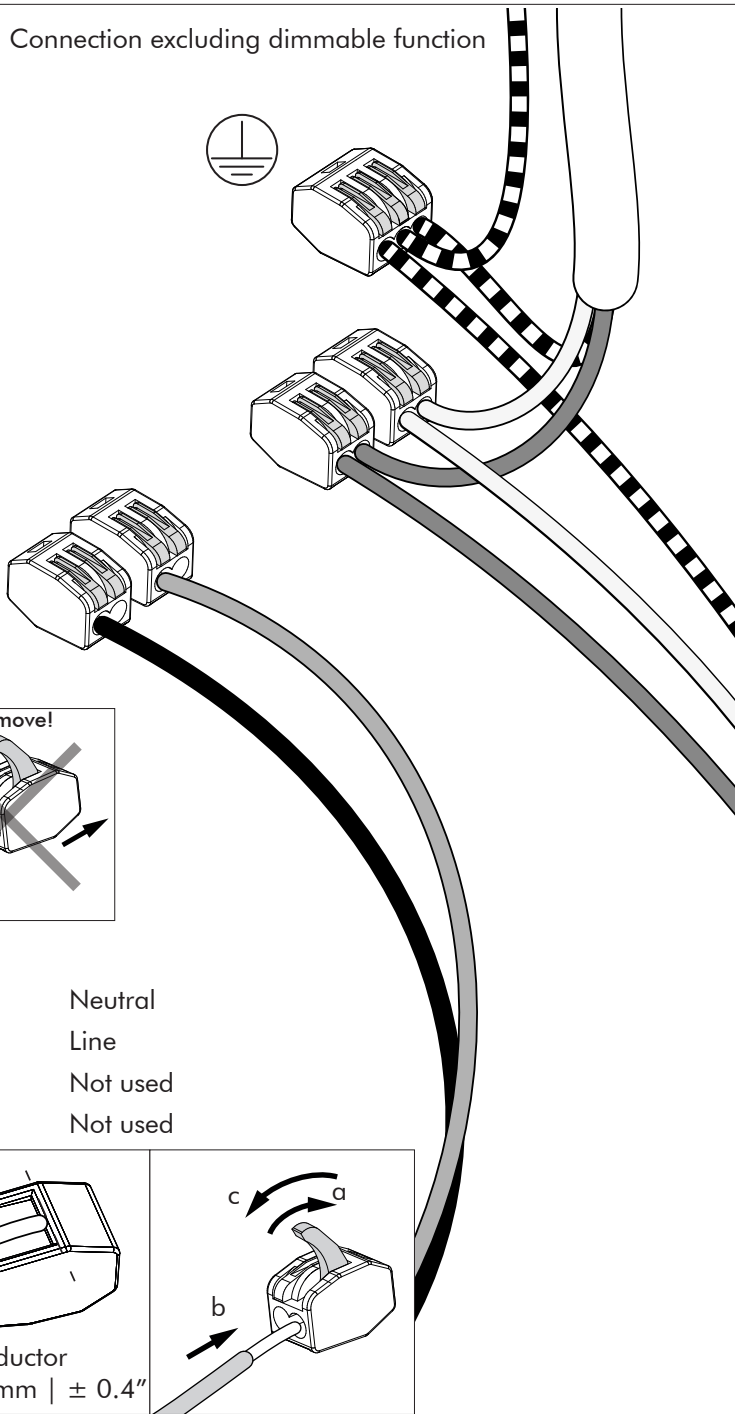

7b

Connection excluding dimmable function