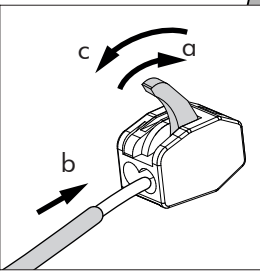

Blue	Neutral
Brown	Line
Red	Not used
Black	Not used