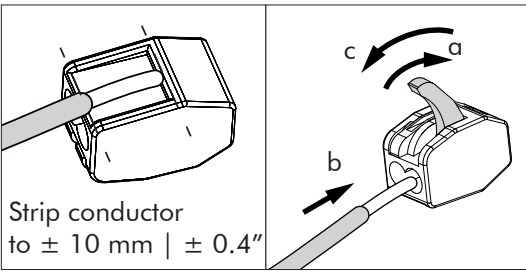

# BuzziChip Small

2 PERS. 

8

9a

Connection including dimmable function

Dim-

- |       |         |
|-------|---------|
| Blue  | Neutral |
| Brown | Line    |
| Red   | DIM +   |
| Black | DIM -   |

Strip conductor  
to  $\pm 10 \text{ mm}$  |  $\pm 0.4''$