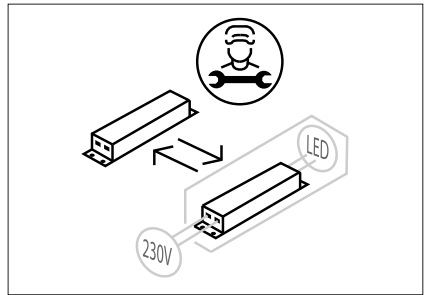

Technical info

Power factor > 0.8;
Input current: Max 0.35Amp

Environmental Protection

Waste electrical products should not be disposed of with household waste. Please recycle where facilities exist. Check with your Local Authority or retailer for recycling advice.

1. **⚠** The light source of this luminaire is not replaceable. When the light source reaches its end of life the whole luminaire shall be replaced.