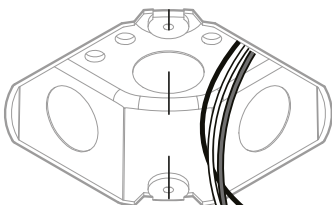

5b

Connection excluding dimmable function