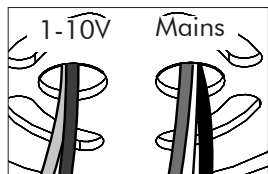

5b

Connection excluding dimmable function