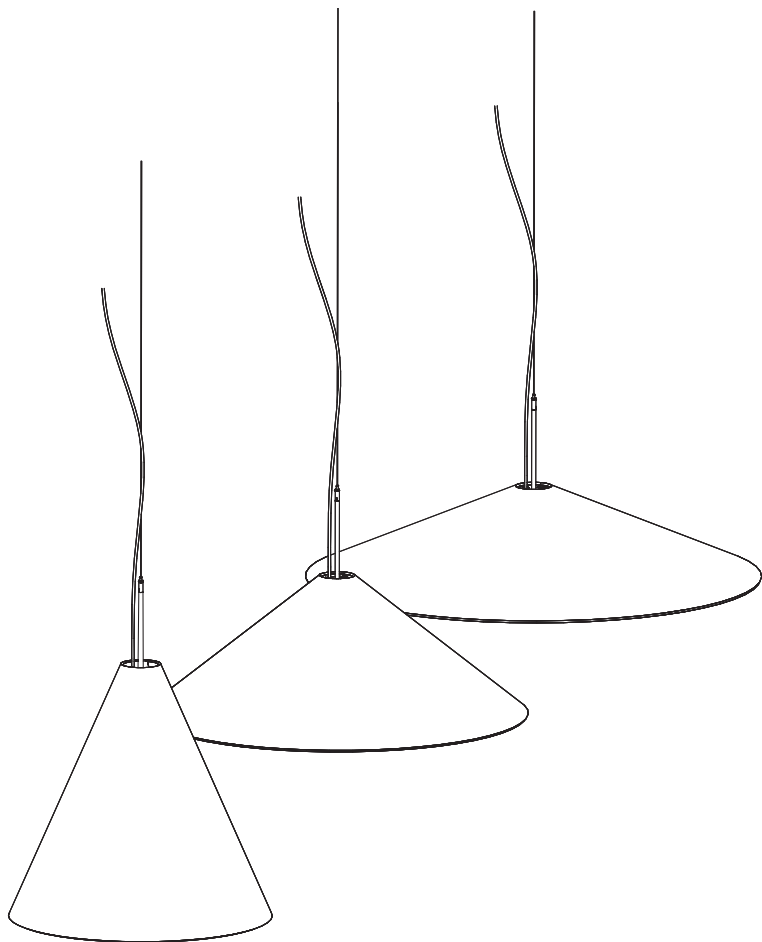

BuzziCone

INSTALLATION MANUAL
220-240V

Technical info

OR

Environmental Protection

Waste electrical products should not be disposed of with household waste. Please recycle where facilities exist. Check with your Local Authority or retailer for recycling advice.

⚠ The light source of this luminaire is not replaceable; when the light source reaches its end of life the whole luminaire shall be replaced.

Excluded

Included (separately)

47

102

133

Included

Globe or Spot

7b Connection excluding dimmable function

Blue	Neutral
Brown	Line
Red	Not used
Black	Not used

Strip conductor
to ± 10 mm

8

9 Globe

Spot

!

BuzziSpace Group NV
Italiëlei 8, 2000 Antwerp
Belgium