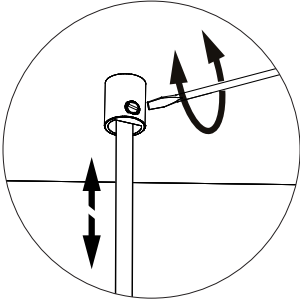

7b Connection excluding dimmable function

Blue	Neutral
Brown	Line
Red	Not used
Black	Not used

Strip conductor
to ± 10 mm

8

9 Globe

Spot

!

BuzziSpace Group NV
Italiëlei 8, 2000 Antwerp
Belgium