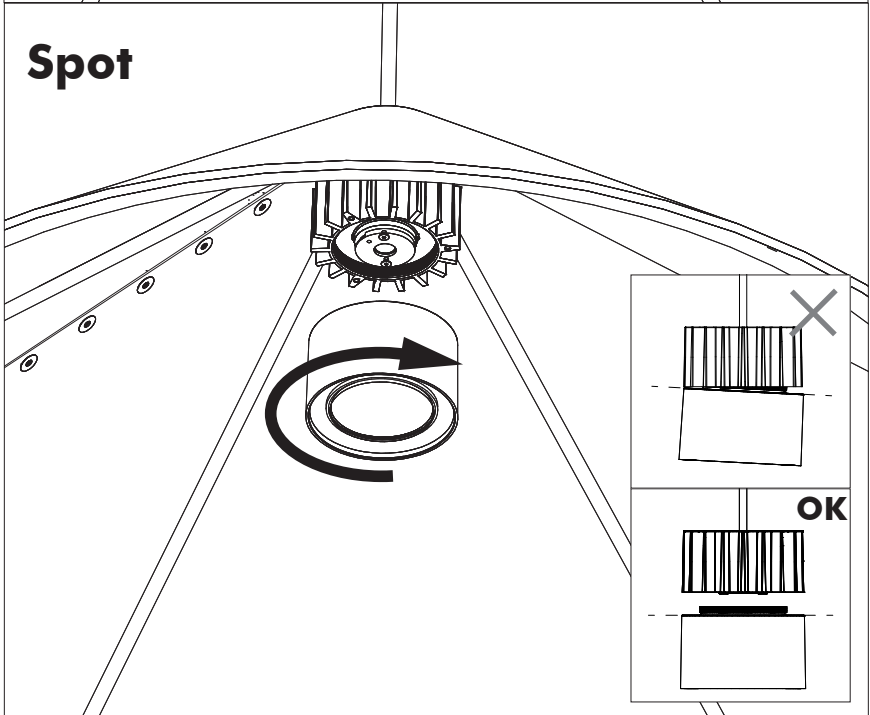

7b Connection excluding dimmable function

Blue	Neutral
Brown	Line
Red	Not used
Black	Not used

Strip conductor
to ± 10 mm

8

9 Globe

Spot

!

BuzziSpace Group NV
Italiëlei 8, 2000 Antwerp
Belgium