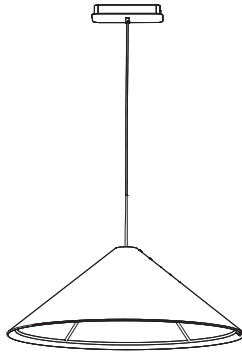

⚠ The light source of this luminaire is not replaceable; when the light source reaches its end of life the whole luminaire shall be replaced.

Excluded

Included (separately)

47

102

133

Included

Globe or Spot

BuzziCone

2 PERS. 

3

4

7a

Connection including dimmable function

Dim+
Dim-

- Blue Neutral
- Brown Line
- Red DIM +
- Black DIM -

7b Connection excluding dimmable function

Blue	Neutral
Brown	Line
Red	Not used
Black	Not used

Strip conductor
to ± 10 mm

8

9 Globe

Spot

!

BuzziSpace Group NV
Italiëlei 8, 2000 Antwerp
Belgium