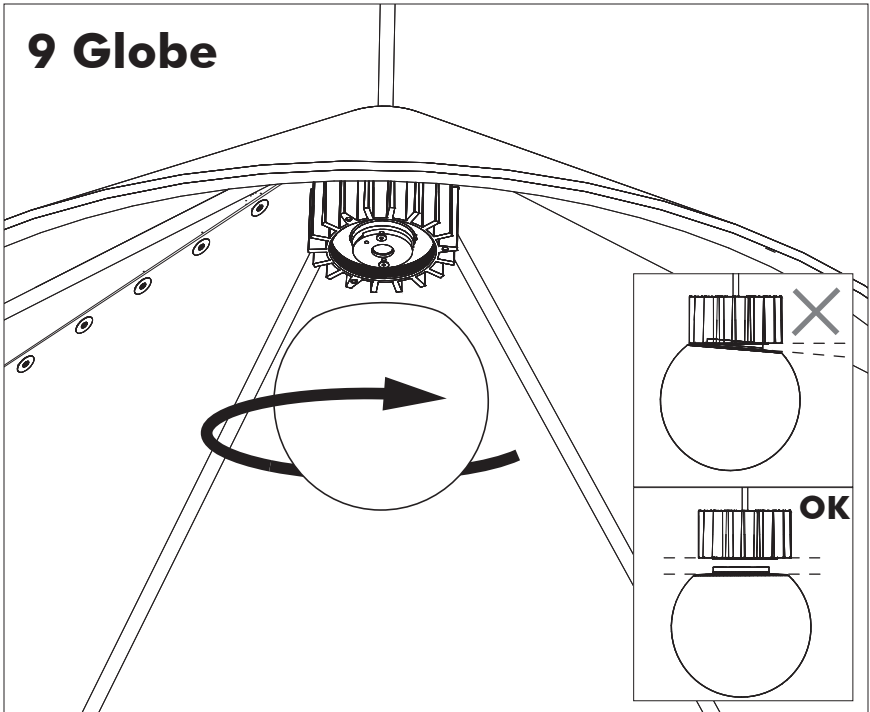

7b Connection excluding dimmable function

Blue	Neutral
Brown	Line
Red	Not used
Black	Not used

Strip conductor
to ± 10 mm

8

9 Globe

Spot

!

BuzziSpace Group NV
Italiëlei 8, 2000 Antwerp
Belgium