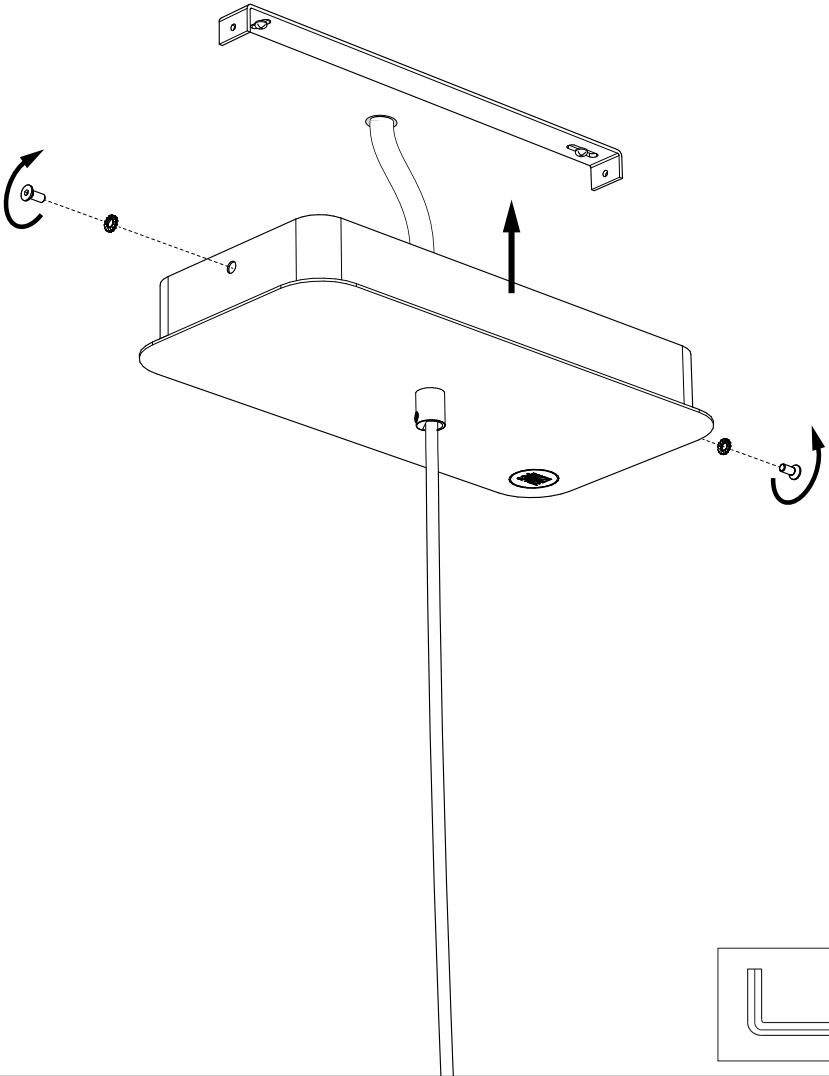

⚠ The light source of this luminaire is not replaceable; when the light source reaches its end of life the whole luminaire shall be replaced.

Excluded

Included (separately)

47

102

133

Included

Globe or Spot

7b Connection excluding dimmable function

Blue	Neutral
Brown	Line
Red	Not used
Black	Not used

Strip conductor
to ± 10 mm

8

9 Globe

Spot

!

BuzziSpace Group NV
Italiëlei 8, 2000 Antwerp
Belgium