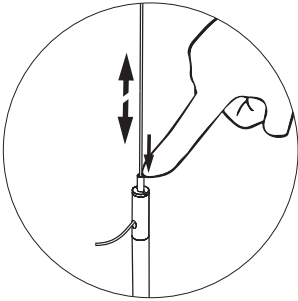

7b Connection excluding dimmable function

Blue	Neutral
Brown	Line
Red	Not used
Black	Not used

Strip conductor
to ± 10 mm

8

9 Globe

Spot

!

BuzziSpace Group NV
Italiëlei 8, 2000 Antwerp
Belgium