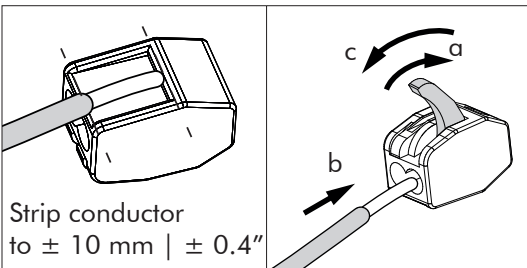

7b Connection excluding dimmable function

Blue	Neutral
Brown	Line
Red	Not used
Black	Not used

Strip conductor
to ± 10 mm

8

9 Globe

Spot

!

BuzziSpace Group NV
Italiëlei 8, 2000 Antwerp
Belgium