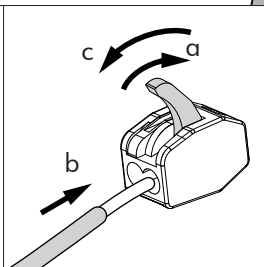

7b Connection excluding dimmable function

Blue	Neutral
Brown	Line
Red	Not used
Black	Not used

Strip conductor
to ± 10 mm

8

9 Globe

Spot

!

BuzziSpace Group NV
Italiëlei 8, 2000 Antwerp
Belgium