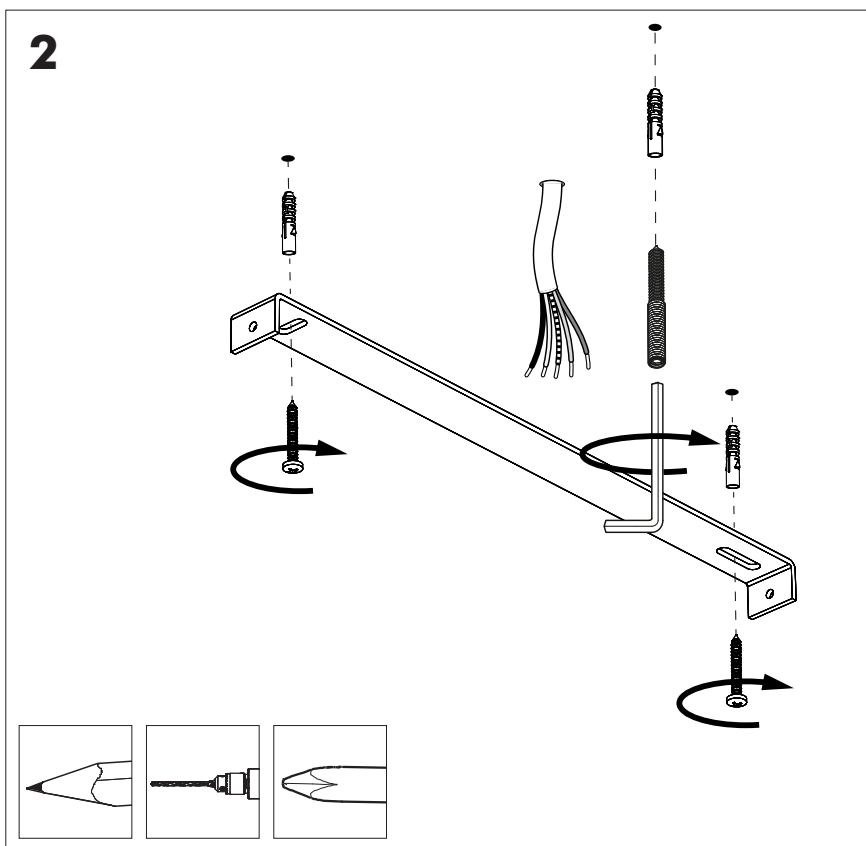

BuzziCone

2 PERS.