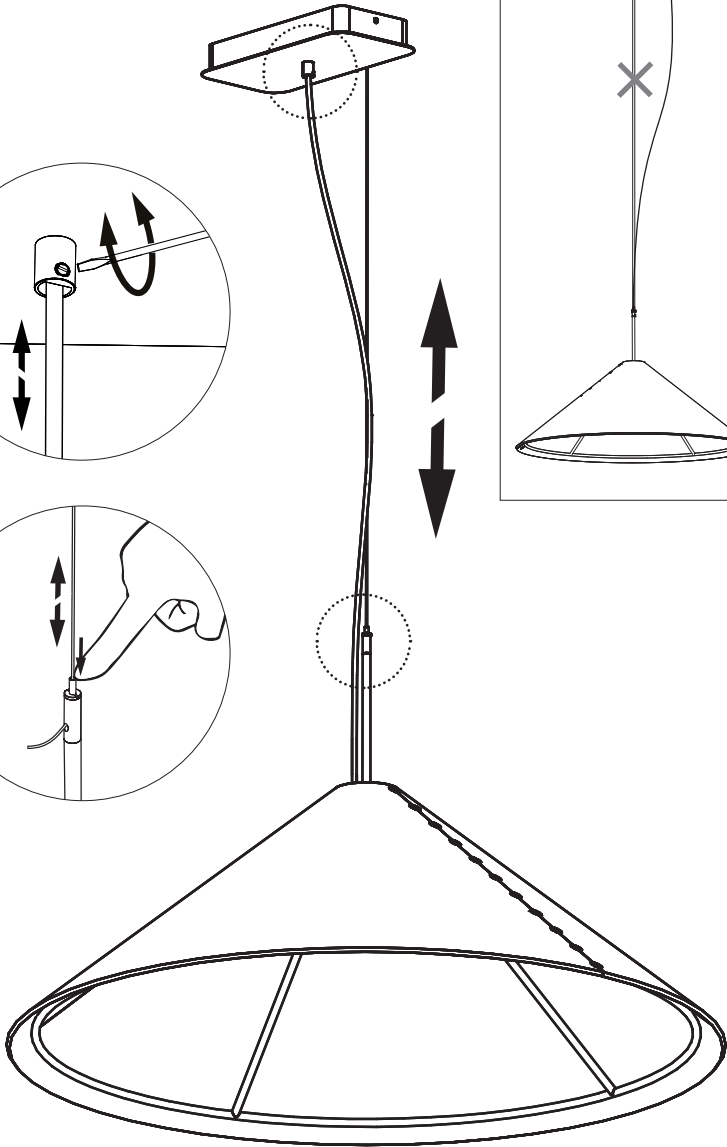

⚠ The light source of this luminaire is not replaceable; when the light source reaches its end of life the whole luminaire shall be replaced.

Excluded

Included (separately)

47

102

133

Included

Globe or Spot

7b Connection excluding dimmable function

Blue	Neutral
Brown	Line
Red	Not used
Black	Not used

Strip conductor
to ± 10 mm

8

9 Globe

Spot

!

BuzziSpace Group NV
Italiëlei 8, 2000 Antwerp
Belgium