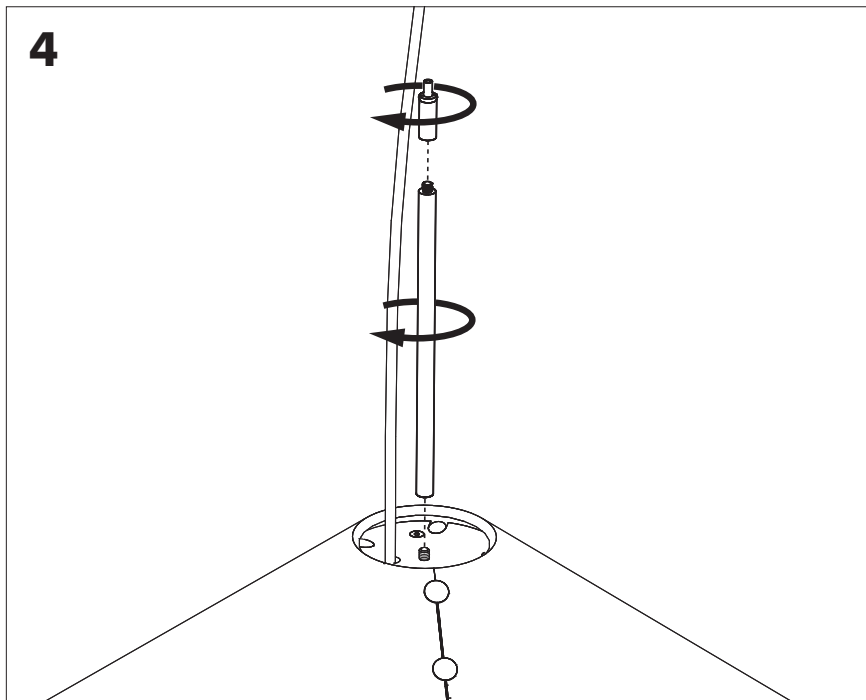

⚠ The light source of this luminaire is not replaceable; when the light source reaches its end of life the whole luminaire shall be replaced.

Excluded

Included (separately)

47

102

133

Included

Globe or Spot

BuzziCone

2 PERS. 

3

4

7a

Connection including dimmable function

Dim+
Dim-

- Blue Neutral
- Brown Line
- Red DIM +
- Black DIM -

7b Connection excluding dimmable function

Blue	Neutral
Brown	Line
Red	Not used
Black	Not used

Strip conductor
to ± 10 mm

8

9 Globe

Spot

!

BuzziSpace Group NV
Italiëlei 8, 2000 Antwerp
Belgium