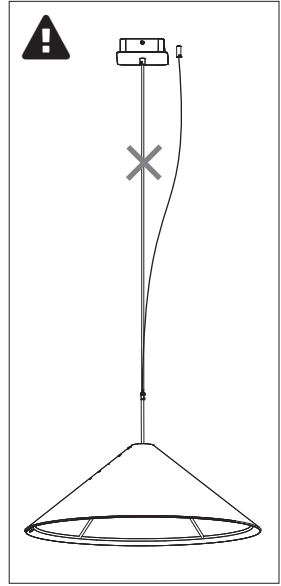

⚠ The light source of this luminaire is not replaceable; when the light source reaches its end of life the whole luminaire shall be replaced.

Excluded

Included (separately)

47

102

133

Included

Globe or Spot

7b Connection excluding dimmable function

Blue	Neutral
Brown	Line
Red	Not used
Black	Not used

Strip conductor
to ± 10 mm

8

9 Globe

Spot

!

BuzziSpace Group NV
Italiëlei 8, 2000 Antwerp
Belgium