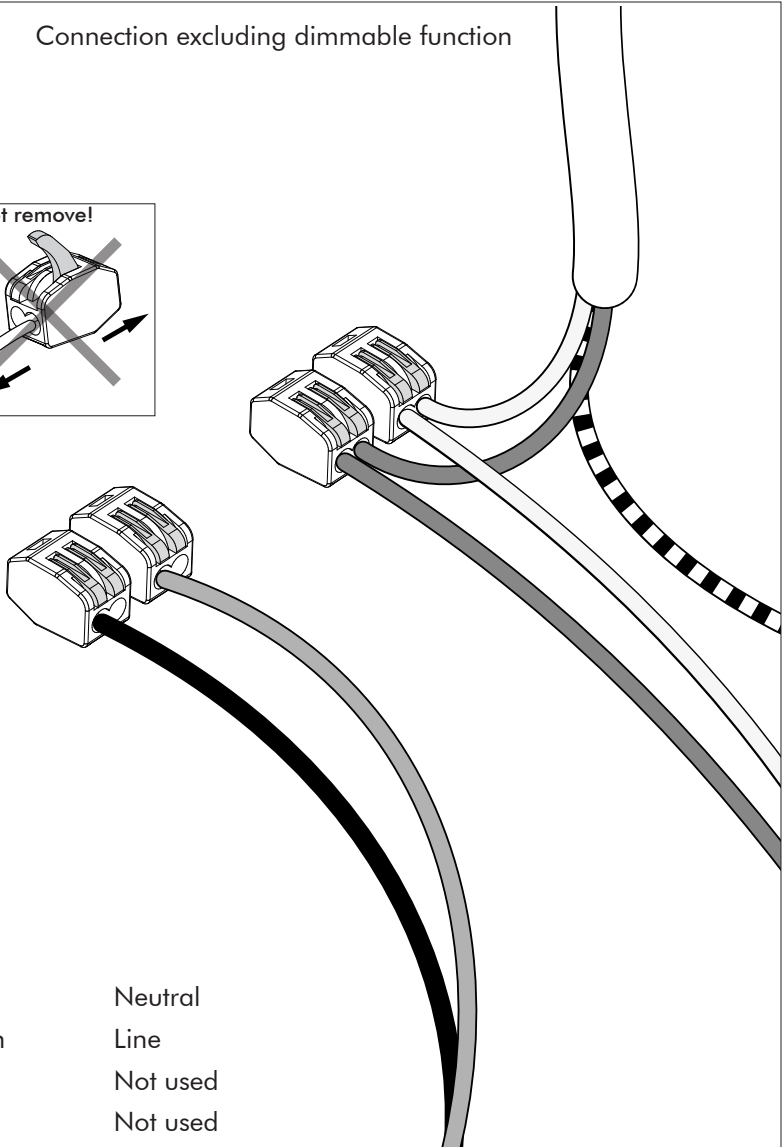

⚠ The light source of this luminaire is not replaceable; when the light source reaches its end of life the whole luminaire shall be replaced.

Excluded

Included (separately)

47

102

133

Included

Globe or Spot

BuzziCone

2 PERS. 

3

4

7a

Connection including dimmable function

Dim+
Dim-

- Blue Neutral
- Brown Line
- Red DIM +
- Black DIM -

7b Connection excluding dimmable function

Blue	Neutral
Brown	Line
Red	Not used
Black	Not used

Strip conductor
to ± 10 mm

8

9 Globe

Spot

!

BuzziSpace Group NV
Italiëlei 8, 2000 Antwerp
Belgium