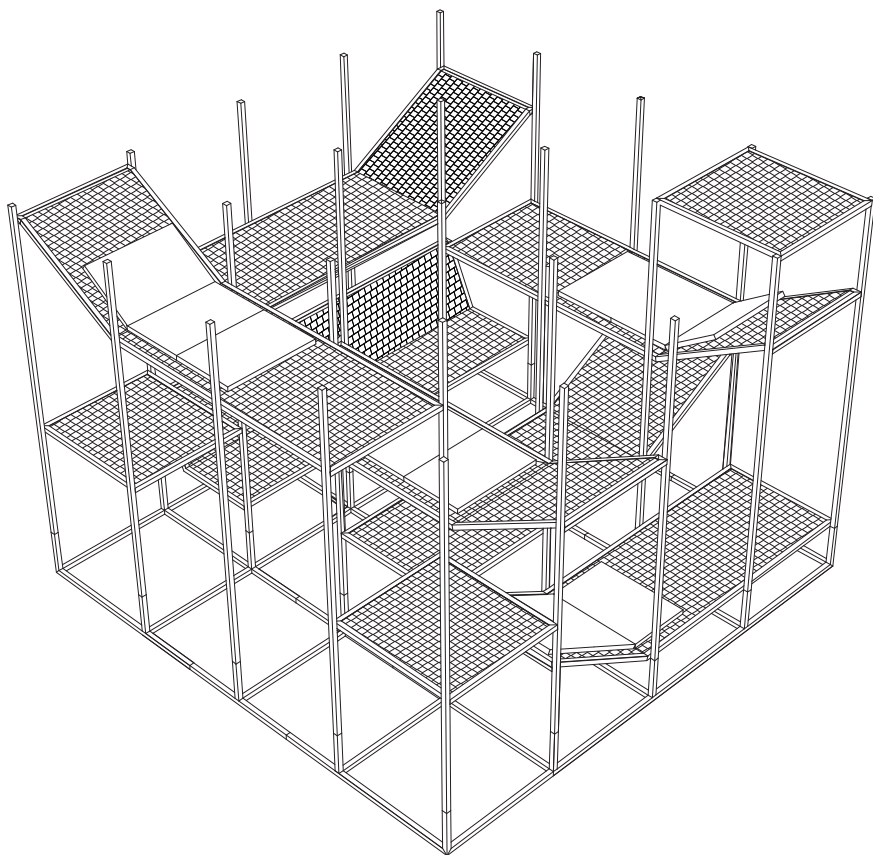

## **Advise on usage Buzzijungle The Tower Low**

- The Buzzijungle is developed as an indoor office ornament to inspire creativity, co-work and interaction. It is not a permanent working or meeting place.
- The use of the Buzzijungle is at own risk. One should be in good health and condition climbing the Buzzijungle.
- The owner of the Buzzijungle should inform potential users of these restrictions and advises.

Max. total capacity: 10 persons or 1000 kg | 2200 lbs

Max. capacity and weight per : Bench: 3 persons

Bed: 2 persons ( 90 kg | 200 lbs / person)

Tablet: no persons (40 kg | 90 lbs)