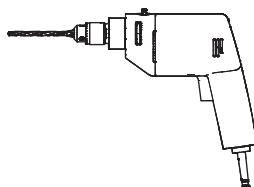

BuzziKey Soft

Square | Rectangular

INSTALLATION MANUAL

1 PERS.

Excluded

2 x

2 x

Included (separately)

SQ-4

SQ-8

SQ-12

R-4

R-8

R-12

Square Fabric Direction

Rectangular Horizontal - Vertical mounting