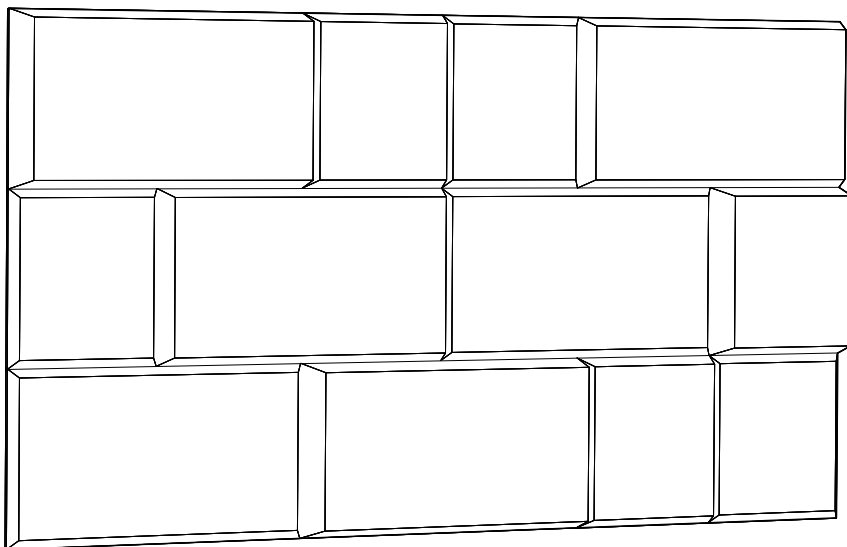

BuzziKey Soft

Square | Rectangular

INSTALLATION MANUAL

1 PERS.

Excluded

2 x

2 x

Included (separately)

SQ-4

SQ-8

SQ-12

R-4

R-8

R-12

Square Fabric Direction

Rectangular Horizontal - Vertical mounting

1

x = Square: 32 cm | 12.6"
Rectangular Horizontal: 92 cm | 36.2"
Rectangular Vertical: 32 cm | 13.6"

2

BuzziSpace Group NV
Italiëlei 8, 2000 Antwerp
Belgium

☎ +32 (0)3 846 10 00

✉ info@buzzi.space

🌐 www.buzzi.space