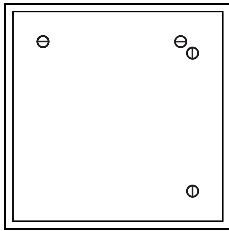

BuzziKey Soft

Square | Rectangular

INSTALLATION MANUAL

1 PERS.

Excluded

2 x

2 x

Included (separately)

SQ-4

SQ-8

SQ-12

R-4

R-8

R-12

Square Fabric Direction

Rectangular Horizontal - Vertical mounting

1

x = Square: 32 cm | 12.6"
Rectangular Horizontal: 92 cm | 36.2"
Rectangular Vertical: 32 cm | 13.6"

2

BuzziSpace Group NV
Italiëlei 8, 2000 Antwerp
Belgium

☎ +32 (0)3 846 10 00

✉ info@buzzi.space

🌐 www.buzzi.space