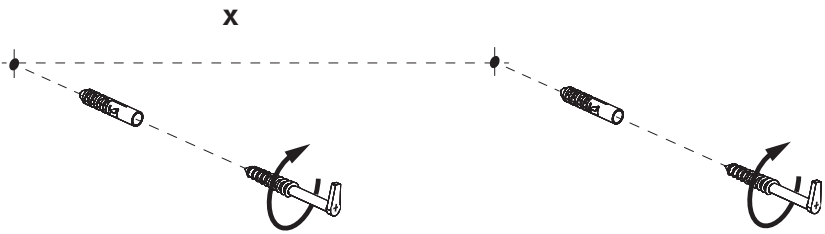

1

x = Square: 32 cm | 12.6"
Rectangular Horizontal: 92 cm | 36.2"
Rectangular Vertical: 32 cm | 13.6"