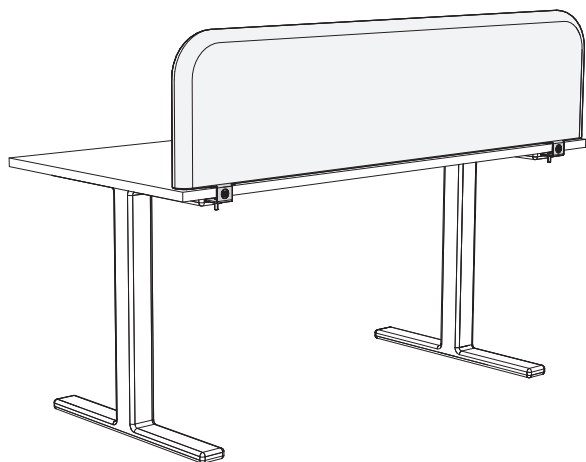

BuzziShield Desk

L | L-Plus | XL

Foot

INSTALLATION MANUAL

BuzziShield Desk L | L-Plus | XL

1 PERS. 

Included

Please use the correct fix according your worktop thickness.