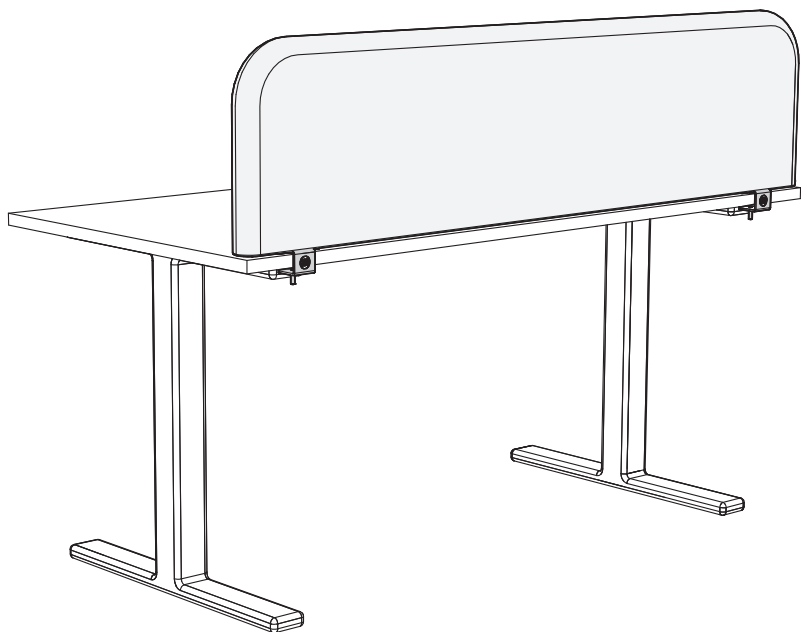

BuzziShield Desk

L | L-Plus | XL

Foot

INSTALLATION MANUAL

BuzziShield Desk L | L-Plus | XL

1 PERS. 

Included

Please use the correct fix according your worktop thickness.