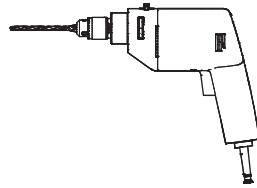

BuzziSurf

INSTALLATION MANUAL

MODE DE L'EMPLOI

100V-240V/277V

Technical info

⚠ The light source of this luminaire is not replaceable. When the light source reaches its end of life the whole luminaire shall be replaced.

Excluded

2x 

Included BuzziSurf Small Globe | Spot

Only if Globe

1x

Only if Spot

1x

Included BuzziSurf Medium Globe | Spot