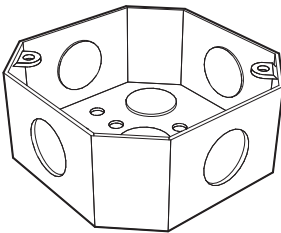

BuzziSurf

INSTALLATION MANUAL

MODE DE L'EMPLOI

100V-240V/277V

Technical info

⚠ The light source of this luminaire is not replaceable. When the light source reaches its end of life the whole luminaire shall be replaced.

Excluded

2x 

Included BuzziSurf Small Globe | Spot

Only if Globe

1x

Only if Spot

1x

Included BuzziSurf Medium Globe | Spot

Included BuzziSurf Large Globe | Spot

<p>Only if Spot</p> <p>5x</p> Five cylindrical light fixtures with a flared top and a narrower base.
<p>Only if Globe</p> <p>5x</p> Five spherical light fixtures with a flared top and a narrower base.