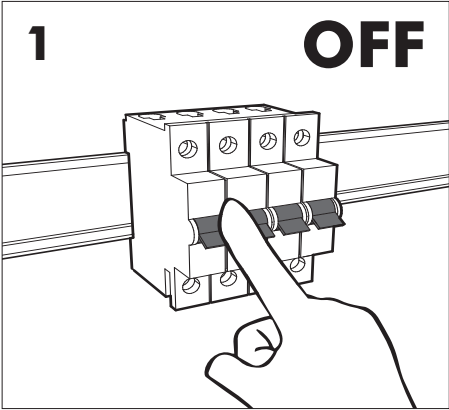

BuzziSurf Small

2 PERS.