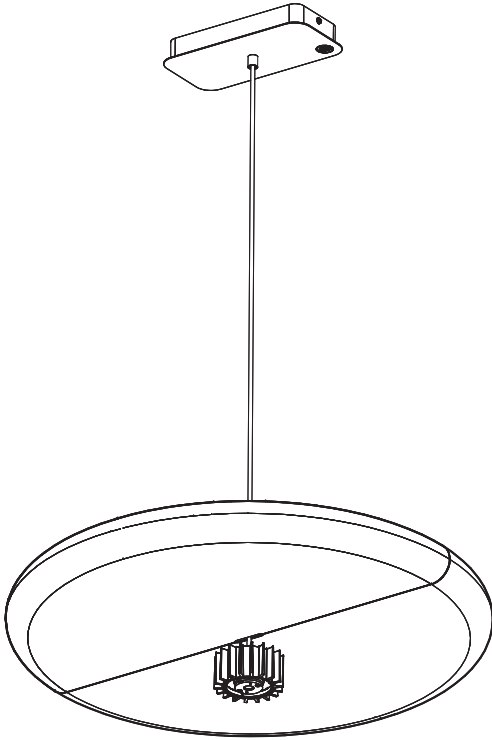

BuzziSurf

INSTALLATION MANUAL

MODE DE L'EMPLOI

100V-240V/277V

Technical info

⚠ The light source of this luminaire is not replaceable. When the light source reaches its end of life the whole luminaire shall be replaced.

Excluded

2x 

Included BuzziSurf Small Globe | Spot

Only if Globe

1x

Only if Spot

1x

Included BuzziSurf Medium Globe | Spot

Included BuzziSurf Large Globe | Spot

<p>Only if Spot</p> <p>5x</p> Five cylindrical light fixtures with a flared top and a narrower base.
<p>Only if Globe</p> <p>5x</p> Five spherical light fixtures with a flared top and a narrower base.