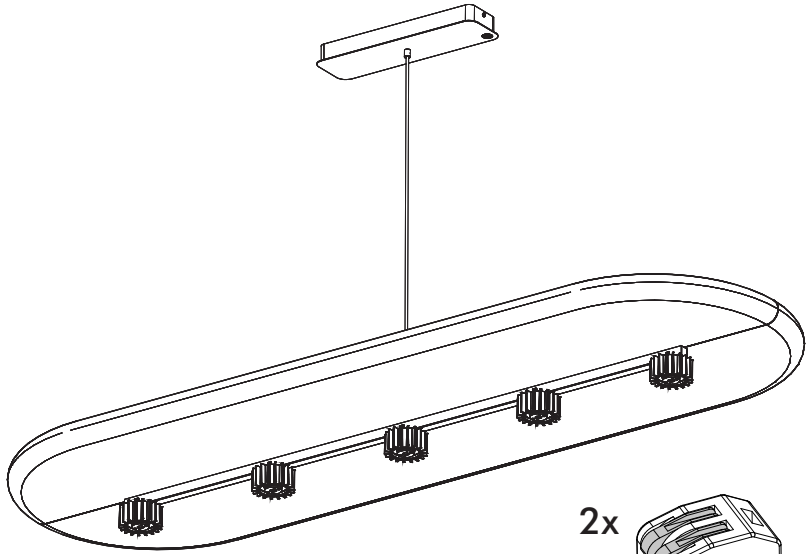

BuzziSurf

INSTALLATION MANUAL

MODE DE L'EMPLOI

100V-240V/277V

Technical info

⚠ The light source of this luminaire is not replaceable. When the light source reaches its end of life the whole luminaire shall be replaced.

Excluded

2x 

Included BuzziSurf Small Globe | Spot

Only if Globe

1x

Only if Spot

1x

Included BuzziSurf Medium Globe | Spot

Included BuzziSurf Large Globe | Spot

<p>Only if Spot</p> <p>5x</p> Five cylindrical light fixtures with a flared top and a narrower base.
<p>Only if Globe</p> <p>5x</p> Five spherical light fixtures with a flared top and a narrower base.