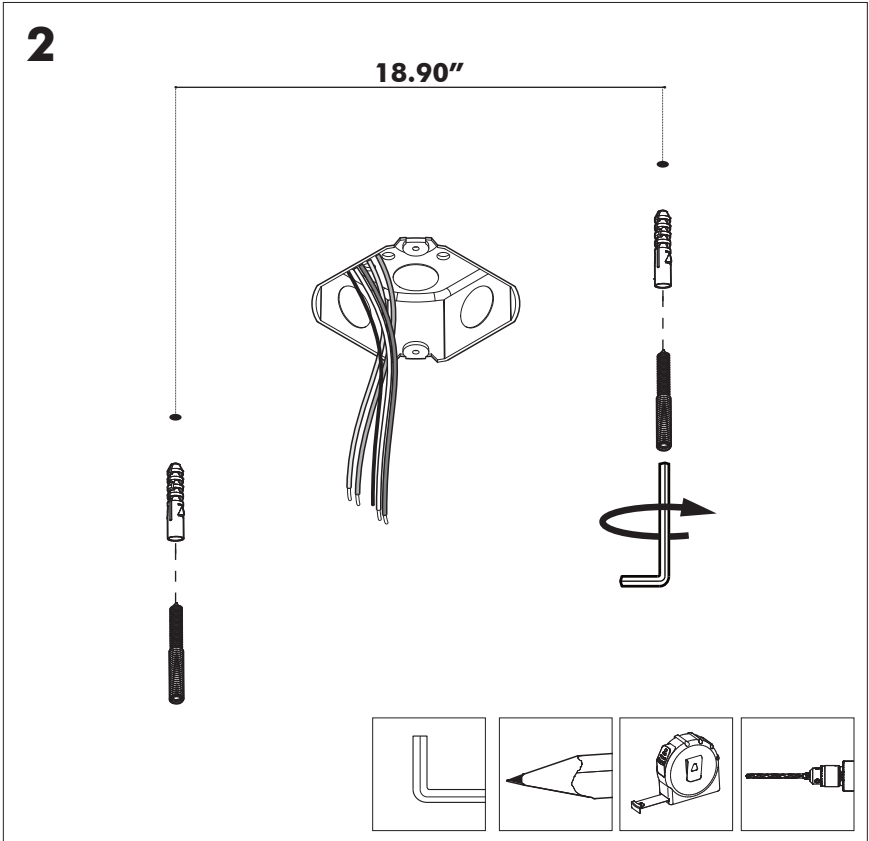

BuzziSurf Small

2 PERS.