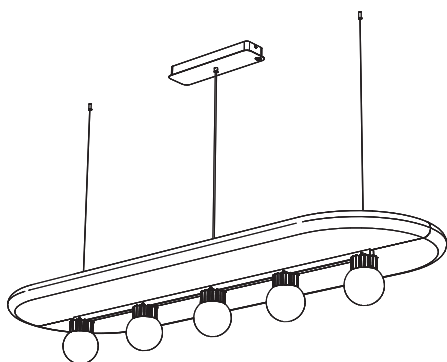

Included BuzziSurf Large Globe | Spot

<p>Only if Spot</p> <p>5x</p> Five cylindrical light fixtures with a flared top and a narrower base.
<p>Only if Globe</p> <p>5x</p> Five spherical light fixtures with a flared top and a narrower base.

BuzziSurf Small

P.7

BuzziSurf Medium

P.15

BuzziSurf Large

P.15

BuzziSurf Small

2 PERS. 

3

4

5

2x

6a

Connection including dimmable function

6b

Connection excluding dimmable function