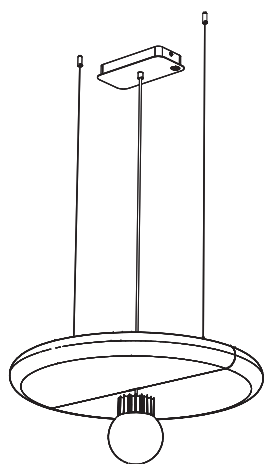

BuzziSurf Small

P.7