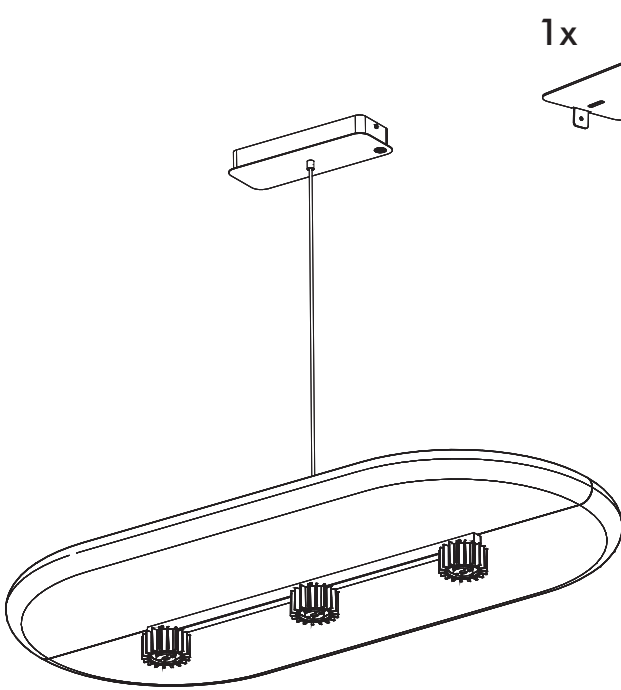

BuzziSurf

INSTALLATION MANUAL

MODE DE L'EMPLOI

100V-240V/277V

Technical info

⚠ The light source of this luminaire is not replaceable. When the light source reaches its end of life the whole luminaire shall be replaced.

Excluded

2x 

Included BuzziSurf Small Globe | Spot

Only if Globe

1x

Only if Spot

1x

Included BuzziSurf Medium Globe | Spot

Included BuzziSurf Large Globe | Spot

<p>Only if Spot</p> <p>5x</p> Five cylindrical light fixtures with a flared top and a narrower base.
<p>Only if Globe</p> <p>5x</p> Five spherical light fixtures with a flared top and a narrower base.