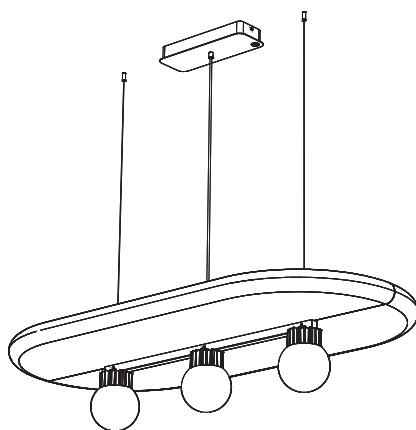

BuzziSurf Medium

P.15