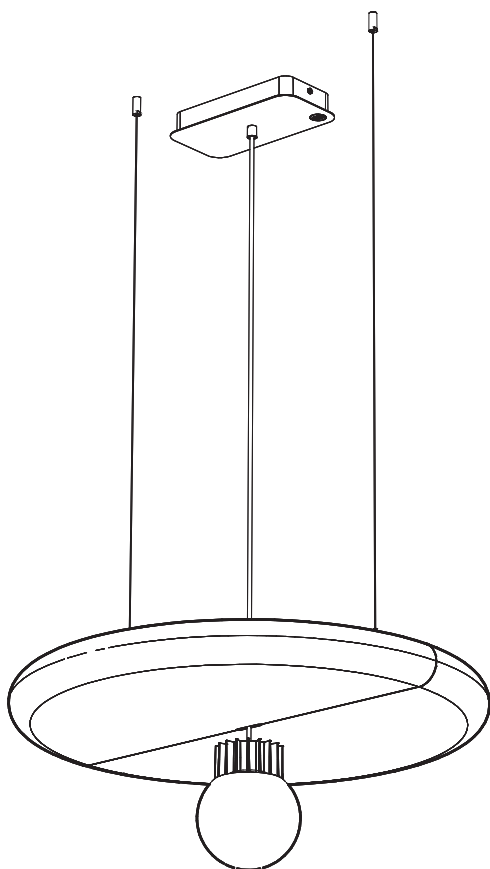

BuzziSurf

INSTALLATION MANUAL

MODE DE L'EMPLOI

100V-240V/277V

Technical info

⚠ The light source of this luminaire is not replaceable. When the light source reaches its end of life the whole luminaire shall be replaced.

Excluded

2x 

Included BuzziSurf Small Globe | Spot

Only if Globe

1x

Only if Spot

1x

Included BuzziSurf Medium Globe | Spot

Included BuzziSurf Large Globe | Spot

<p>Only if Spot</p> <p>5x</p> Five cylindrical light fixtures with a flared top and a narrower base.
<p>Only if Globe</p> <p>5x</p> Five spherical light fixtures with a flared top and a narrower base.