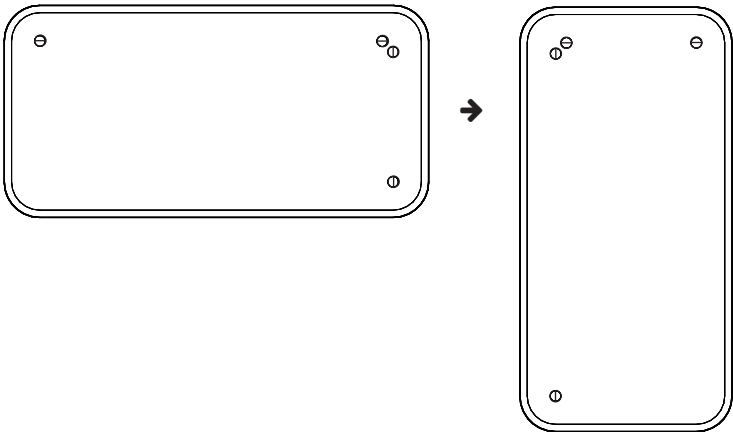

BuzziTab Soft

Square | Rectangular

INSTALLATION MANUAL

1 PERS.

Excluded

2 x

2 x

Included (separately)

SQ-4

SQ-8

SQ-12

R-4

R-8

R-12

Square Fabric Direction

Rectangular Horizontal - Vertical mounting

1

x = Square: 32 cm | 12.6"
Rectangular Horizontal: 92 cm | 36.2"
Rectangular Vertical: 32 cm | 13.6"

2

BuzziSpace Group NV
Italiëlei 8, 2000 Antwerp
Belgium

☎ +32 (0)3 846 10 00

✉ info@buzzi.space

🌐 www.buzzi.space