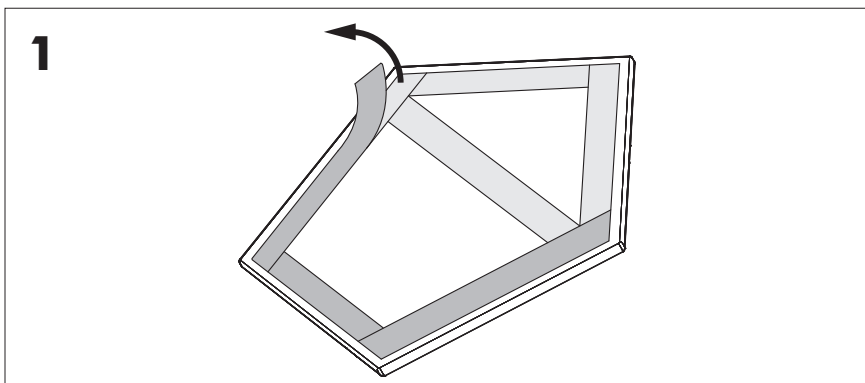

BuzziTile

1 PERS.