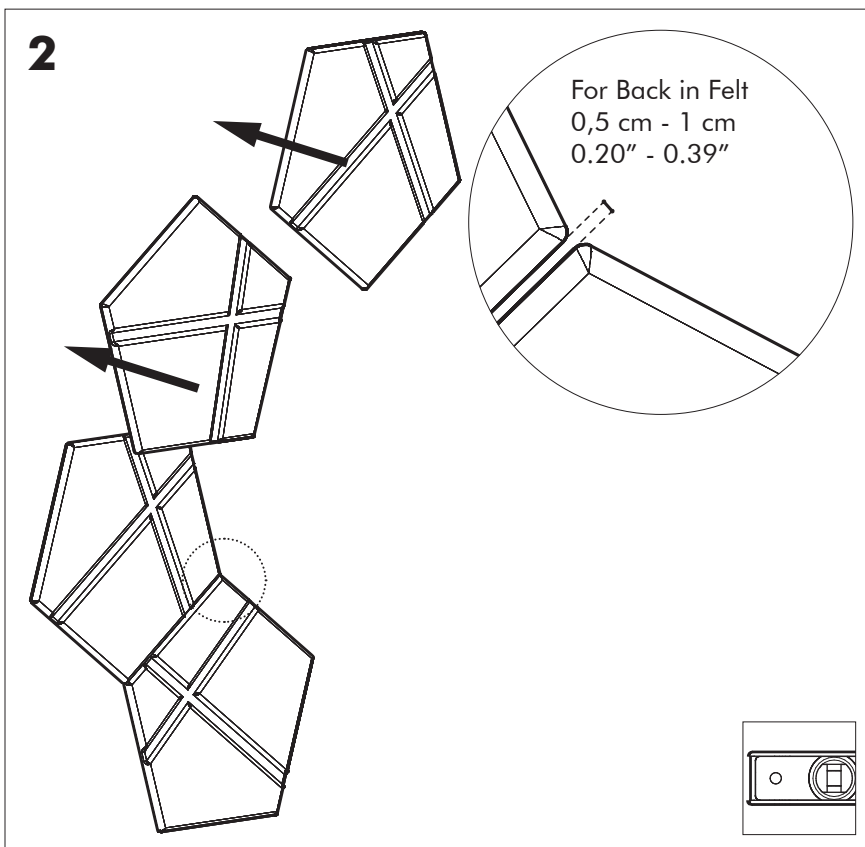

BuzziTile

1 PERS.