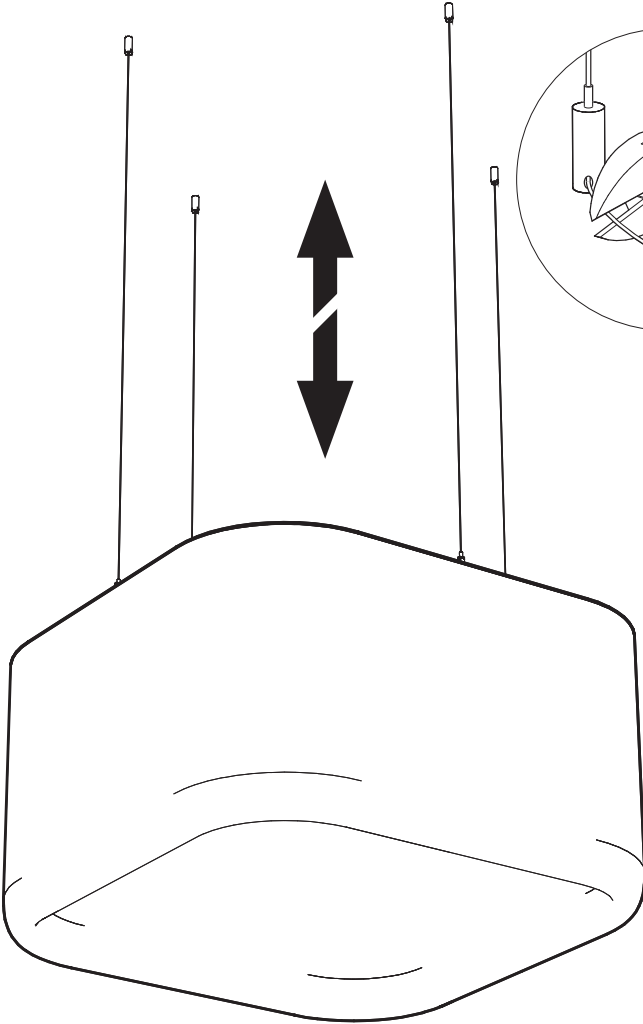

BuzziTube Square

INSTALLATION MANUAL

⚠ The installer is responsible for selecting the right plug, for a secure mounting of the product.
Taking into account the weight of the product and the material of the mounting surface.

Excluded

Included BuzziTube Square

BuzziTube Square

2 PERS.

1

S | M: X: 52 cm | 20.47"

Ø: 74 cm | 29.13"

L | XL : X: 80 cm | 31.50"

Ø: 113,5 cm | 44.69"

XXL: X: 99,5 cm | 39.17"

Ø: 140,5 cm | 55.31"

2

3

4

5

BuzziSpace Group NV
Italiëlei 8, 2000 Antwerp
Belgium