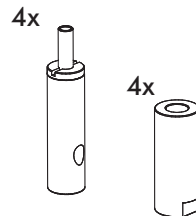

BuzziTube Square

INSTALLATION MANUAL

⚠ The installer is responsible for selecting the right plug, for a secure mounting of the product.
Taking into account the weight of the product and the material of the mounting surface.

Excluded

Included BuzziTube Square

BuzziTube Square

2 PERS.

1

S | M: X: 52 cm | 20.47"

Ø: 74 cm | 29.13"

L | XL : X: 80 cm | 31.50"

Ø: 113,5 cm | 44.69"

XXL: X: 99,5 cm | 39.17"

Ø: 140,5 cm | 55.31"

2

3

4

5

BuzziSpace Group NV
Italiëlei 8, 2000 Antwerp
Belgium