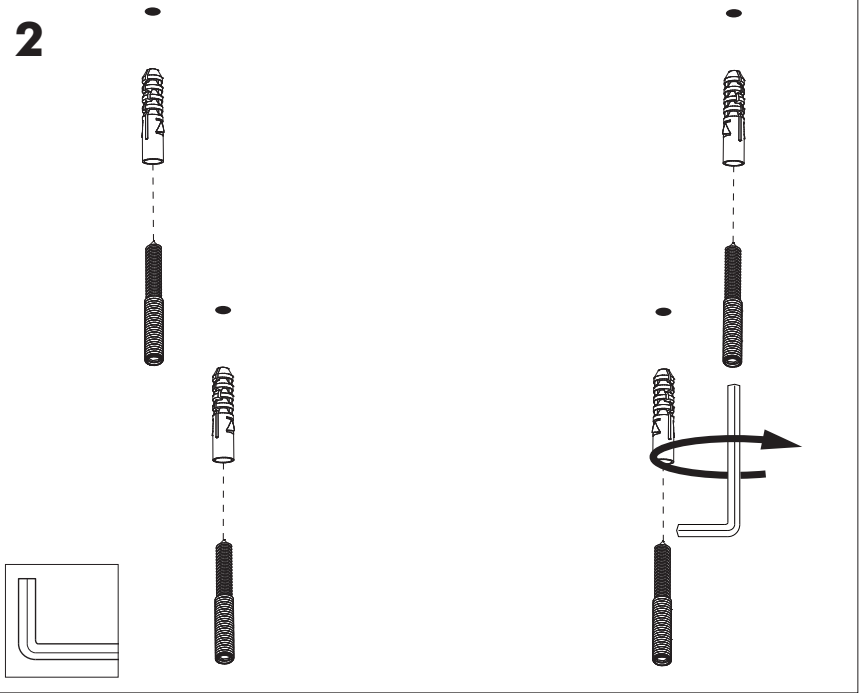

BuzziTube Square

INSTALLATION MANUAL

⚠ The installer is responsible for selecting the right plug, for a secure mounting of the product.
Taking into account the weight of the product and the material of the mounting surface.

Excluded

Included BuzziTube Square

BuzziTube Square

2 PERS.

1

S | M: X: 52 cm | 20.47"

Ø: 74 cm | 29.13"

L | XL : X: 80 cm | 31.50"

Ø: 113,5 cm | 44.69"

XXL: X: 99,5 cm | 39.17"

Ø: 140,5 cm | 55.31"

2

3

4

5

BuzziSpace Group NV
Italiëlei 8, 2000 Antwerp
Belgium