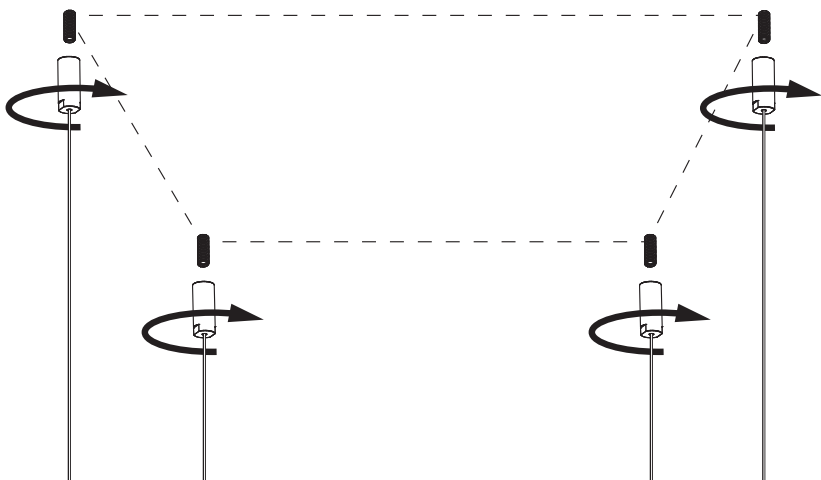

BuzziTube Square

INSTALLATION MANUAL

⚠ The installer is responsible for selecting the right plug, for a secure mounting of the product.
Taking into account the weight of the product and the material of the mounting surface.

Excluded

Included BuzziTube Square

BuzziTube Square

2 PERS.

1

S | M: X: 52 cm | 20.47"

Ø: 74 cm | 29.13"

L | XL : X: 80 cm | 31.50"

Ø: 113,5 cm | 44.69"

XXL: X: 99,5 cm | 39.17"

Ø: 140,5 cm | 55.31"

2

3

4

5

BuzziSpace Group NV
Italiëlei 8, 2000 Antwerp
Belgium