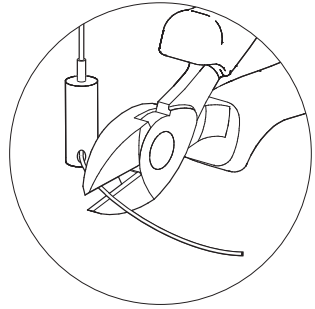

BuzziTube Square

INSTALLATION MANUAL

⚠ The installer is responsible for selecting the right plug, for a secure mounting of the product.
Taking into account the weight of the product and the material of the mounting surface.

Excluded

Included BuzziTube Square

BuzziTube Square

2 PERS.

1

S | M: X: 52 cm | 20.47"

Ø: 74 cm | 29.13"

L | XL : X: 80 cm | 31.50"

Ø: 113,5 cm | 44.69"

XXL: X: 99,5 cm | 39.17"

Ø: 140,5 cm | 55.31"

2

3

4

5

BuzziSpace Group NV
Italiëlei 8, 2000 Antwerp
Belgium