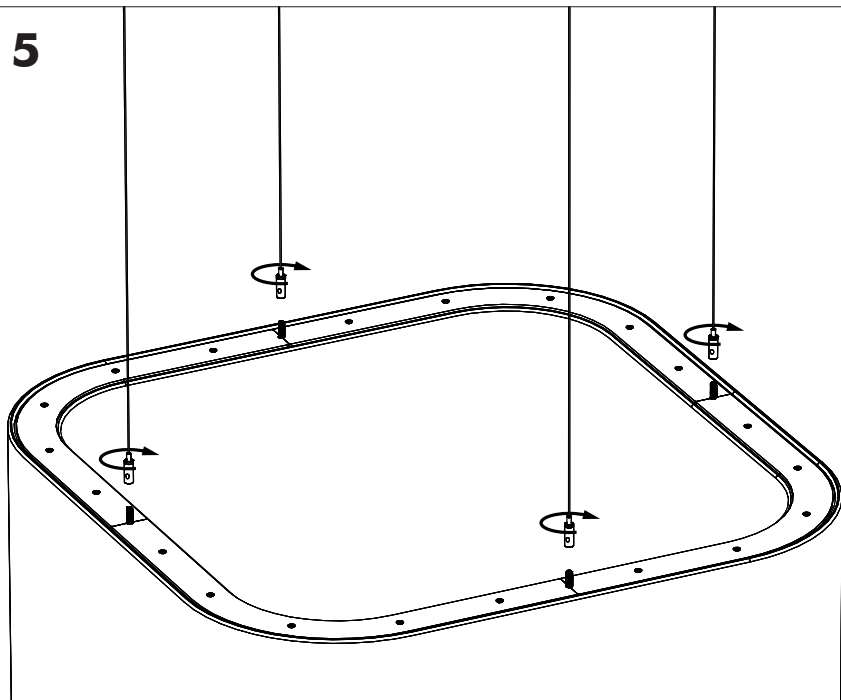

BuzziTube Square

INSTALLATION MANUAL

⚠ The installer is responsible for selecting the right plug, for a secure mounting of the product.
Taking into account the weight of the product and the material of the mounting surface.

Excluded

Included BuzziTube Square

BuzziTube Square

2 PERS.

1

S | M: X: 52 cm | 20.47"

Ø: 74 cm | 29.13"

L | XL : X: 80 cm | 31.50"

Ø: 113,5 cm | 44.69"

XXL: X: 99,5 cm | 39.17"

Ø: 140,5 cm | 55.31"

2

3

4

5

BuzziSpace Group NV
Italiëlei 8, 2000 Antwerp
Belgium