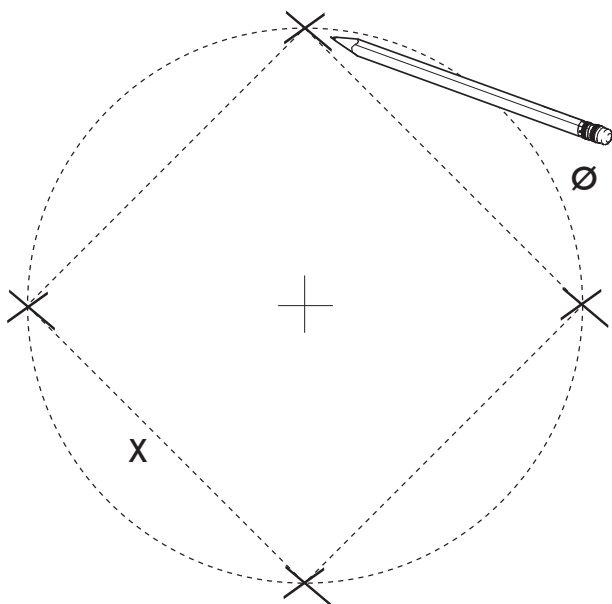

BuzziTube Square

INSTALLATION MANUAL

⚠ The installer is responsible for selecting the right plug, for a secure mounting of the product.
Taking into account the weight of the product and the material of the mounting surface.

Excluded

Included BuzziTube Square

BuzziTube Square

2 PERS.

1

S | M: X: 52 cm | 20.47"

Ø: 74 cm | 29.13"

L | XL : X: 80 cm | 31.50"

Ø: 113,5 cm | 44.69"

XXL: X: 99,5 cm | 39.17"

Ø: 140,5 cm | 55.31"

2

3

4

5

BuzziSpace Group NV
Italiëlei 8, 2000 Antwerp
Belgium