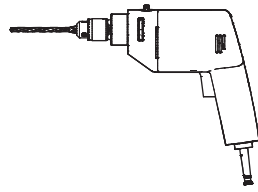

BuzziTube Square

INSTALLATION MANUAL

⚠ The installer is responsible for selecting the right plug, for a secure mounting of the product.
Taking into account the weight of the product and the material of the mounting surface.

Excluded

Included BuzziTube Square

BuzziTube Square

2 PERS.

1

S | M: X: 52 cm | 20.47"

Ø: 74 cm | 29.13"

L | XL : X: 80 cm | 31.50"

Ø: 113,5 cm | 44.69"

XXL: X: 99,5 cm | 39.17"

Ø: 140,5 cm | 55.31"

2

3

4

5

BuzziSpace Group NV
Italiëlei 8, 2000 Antwerp
Belgium