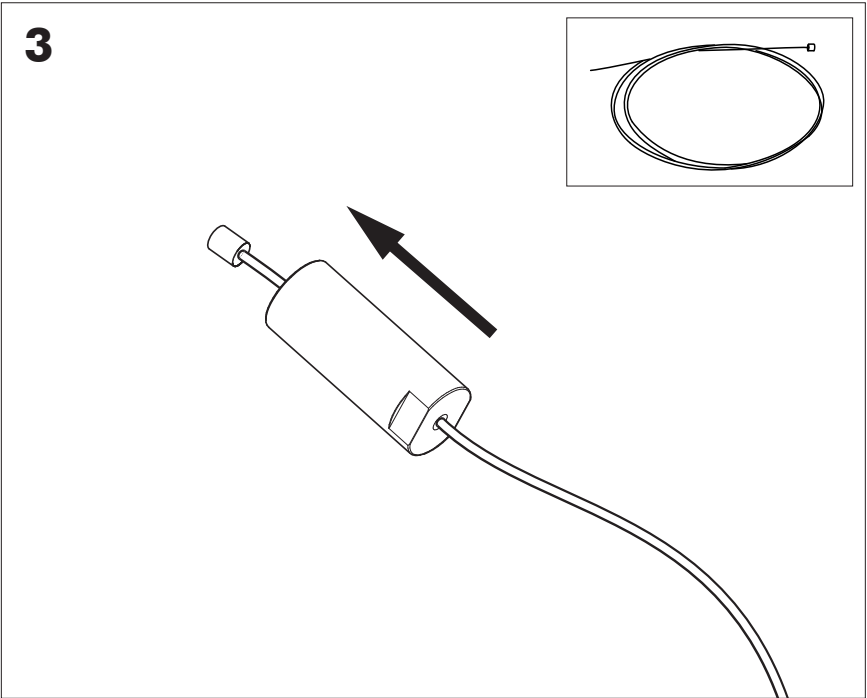

BuzziTube Square

INSTALLATION MANUAL

⚠ The installer is responsible for selecting the right plug, for a secure mounting of the product.
Taking into account the weight of the product and the material of the mounting surface.

Ø: 113,5 cm | 44.69"

XXL: X: 99,5 cm | 39.17"

Ø: 140,5 cm | 55.31"

2

3

4

5

BuzziSpace Group NV
Italiëlei 8, 2000 Antwerp
Belgium