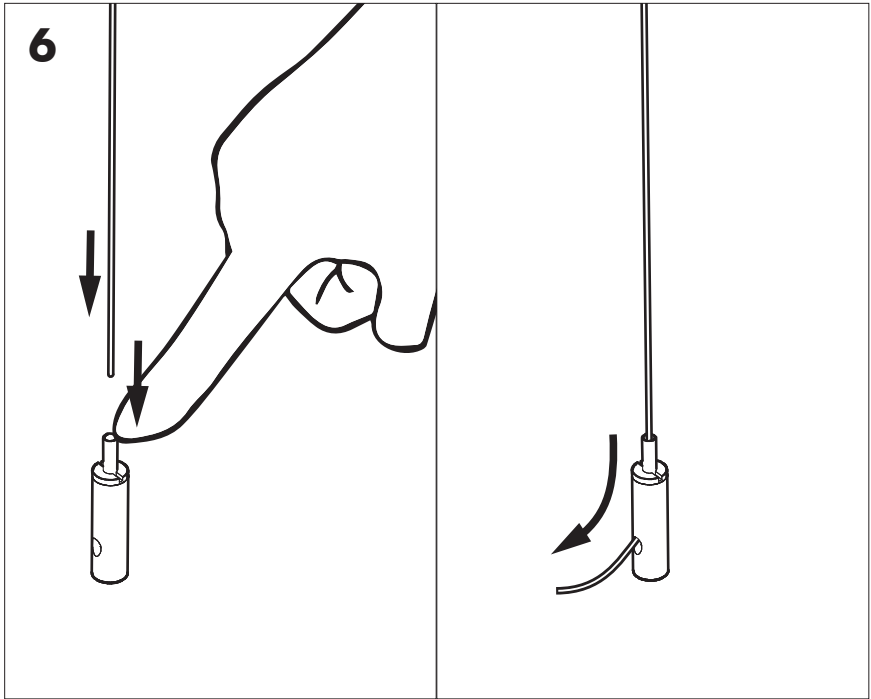

BuzziTube Square

INSTALLATION MANUAL

⚠ The installer is responsible for selecting the right plug, for a secure mounting of the product.
Taking into account the weight of the product and the material of the mounting surface.

Ø: 113,5 cm | 44.69"

XXL: X: 99,5 cm | 39.17"

Ø: 140,5 cm | 55.31"

2

3

4

5

BuzziSpace Group NV
Italiëlei 8, 2000 Antwerp
Belgium