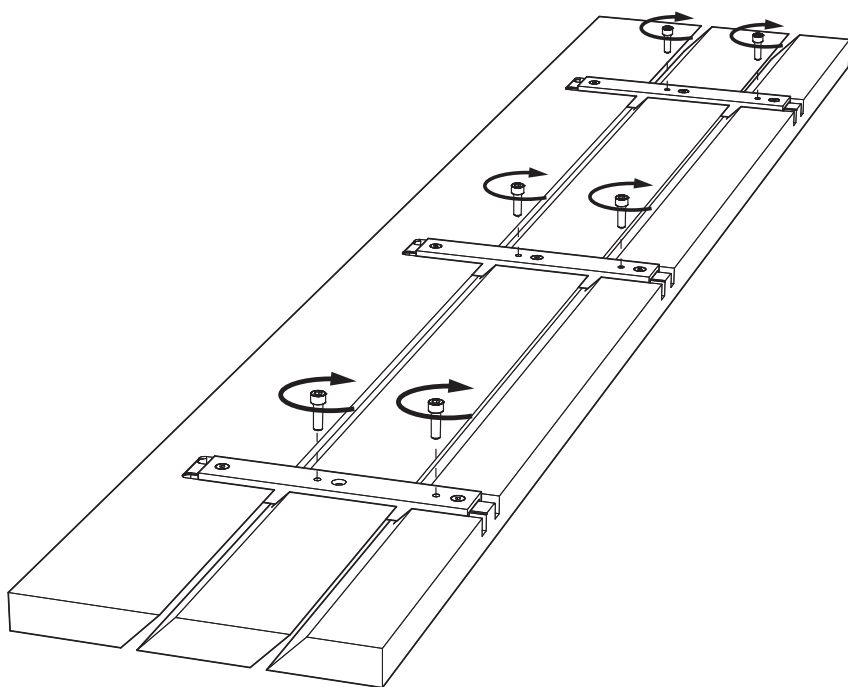

BuzziPicNic

Desk High Connect Panel

INSTALLATION MANUAL

Incl. BuzziPicNic Desk High Connect Panel p.3

L: 120 | L: 140

Incl. BuzziPicNic Desk High Connect Panel p.3

L: 160 | L: 180 | L: 200 | L: 220 | L: 240

BuzziPicNic Desk High Connect Panel

2 PERS.

1

L: 120 6x L: 180 9x L: 240 9x
L: 140 6x L: 200 9x 
L: 160 9x L: 220 9x

2

L: 120 4x L: 180 6x L: 240 6x
L: 140 4x L: 200 6x
L: 160 6x L: 220 6x

5 mm

3

4

5

6

2x

5 mm

7 (optional)

4x | 6x 

8