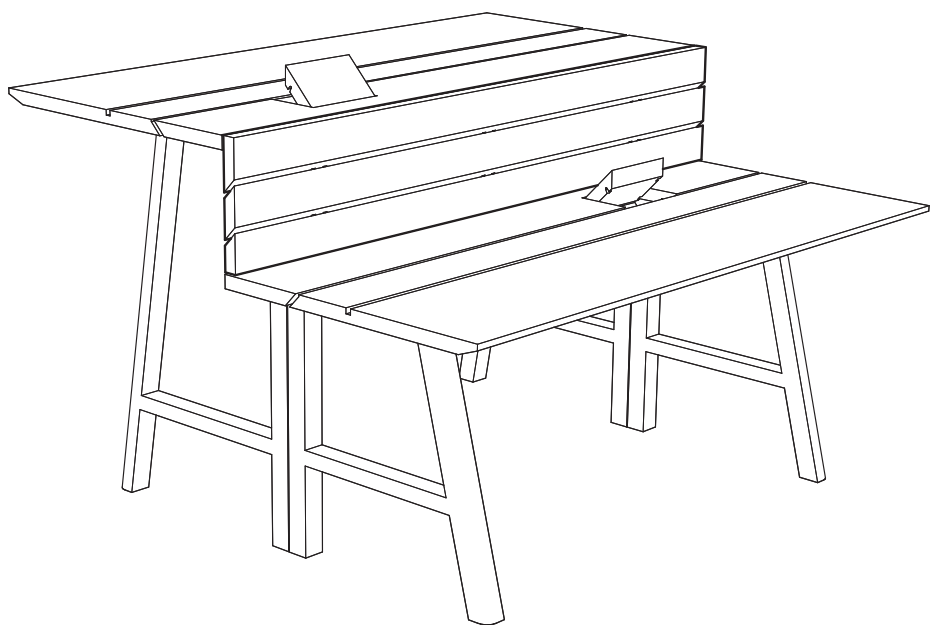

BuzziPicNic

Desk High Connect Panel

INSTALLATION MANUAL

Incl. BuzziPicNic Desk High Connect Panel p.3

L: 120 | L: 140

Incl. BuzziPicNic Desk High Connect Panel p.3

L: 160 | L: 180 | L: 200 | L: 220 | L: 240

BuzziPicNic Desk High Connect Panel

2 PERS.

1

L: 120 6x L: 180 9x L: 240 9x
L: 140 6x L: 200 9x 
L: 160 9x L: 220 9x

2

L: 120 4x L: 180 6x L: 240 6x
L: 140 4x L: 200 6x
L: 160 6x L: 220 6x

5 mm

3