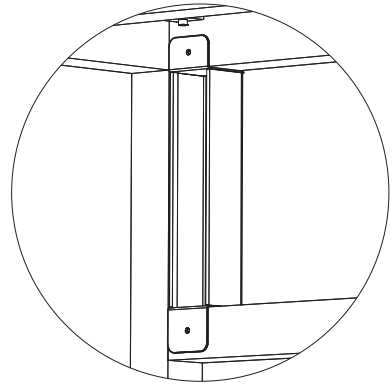

BuzziPicNic

Desk High Connect Panel

INSTALLATION MANUAL

Incl. BuzziPicNic Desk High Connect Panel p.3

L: 120 | L: 140

Incl. BuzziPicNic Desk High Connect Panel p.3

L: 160 | L: 180 | L: 200 | L: 220 | L: 240

BuzziPicNic Desk High Connect Panel

2 PERS.

1

L: 120 6x L: 180 9x L: 240 9x
L: 140 6x L: 200 9x 
L: 160 9x L: 220 9x

2

L: 120 4x L: 180 6x L: 240 6x
L: 140 4x L: 200 6x
L: 160 6x L: 220 6x

5 mm

3

4

5

6

2x

5 mm

7 (optional)

4x | 6x 

8