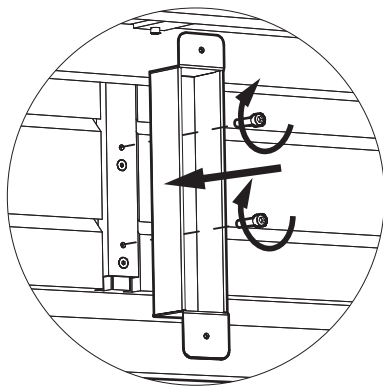

BuzziPicNic

Desk High Connect Panel

INSTALLATION MANUAL

Incl. BuzziPicNic Desk High Connect Panel p.3

L: 120 | L: 140

Incl. BuzziPicNic Desk High Connect Panel p.3

L: 160 | L: 180 | L: 200 | L: 220 | L: 240

BuzziPicNic Desk High Connect Panel

2 PERS.

1

L: 120 6x L: 180 9x L: 240 9x
L: 140 6x L: 200 9x 
L: 160 9x L: 220 9x

2

L: 120 4x L: 180 6x L: 240 6x
L: 140 4x L: 200 6x
L: 160 6x L: 220 6x

5 mm

3

4

5

6

2x

5 mm

7 (optional)

4x | 6x 

8