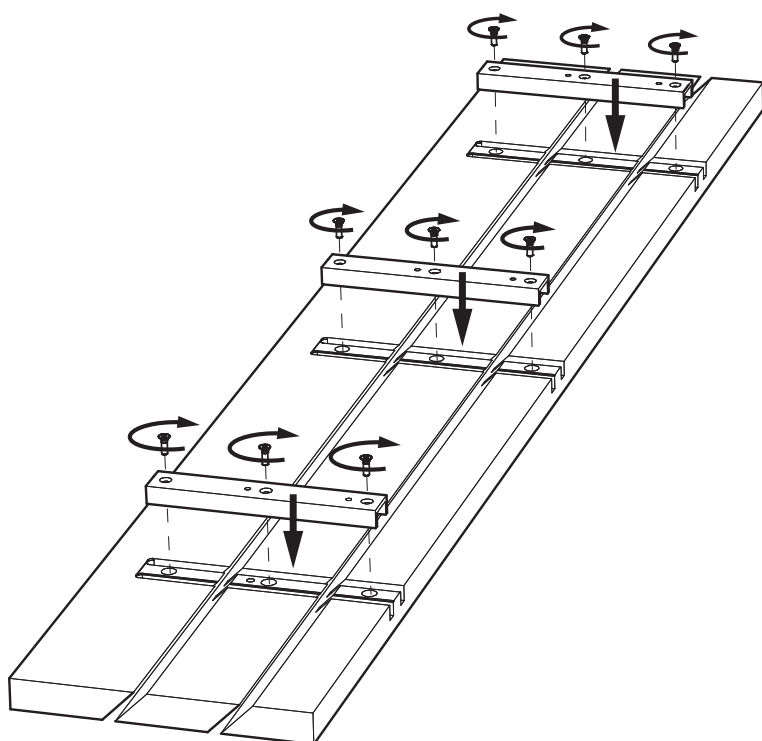

BuzziPicNic

Desk High Connect Panel

INSTALLATION MANUAL

Incl. BuzziPicNic Desk High Connect Panel p.3

L: 120 | L: 140

Incl. BuzziPicNic Desk High Connect Panel p.3

L: 160 | L: 180 | L: 200 | L: 220 | L: 240

BuzziPicNic Desk High Connect Panel

2 PERS.

1

L: 120 6x L: 180 9x L: 240 9x
L: 140 6x L: 200 9x 
L: 160 9x L: 220 9x

2

L: 120 4x L: 180 6x L: 240 6x
L: 140 4x L: 200 6x
L: 160 6x L: 220 6x

5 mm

3

4

5

6

2x

5 mm

7 (optional)

4x | 6x 

8