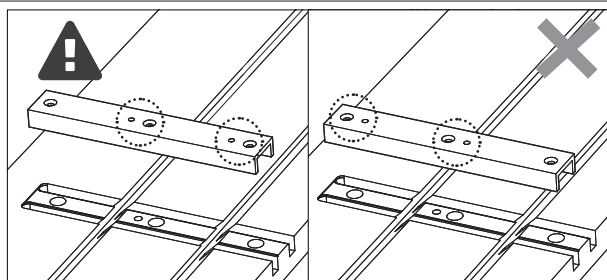

BuzziPicNic

Desk High Connect Panel

INSTALLATION MANUAL

Incl. BuzziPicNic Desk High Connect Panel p.3

L: 120 | L: 140

Incl. BuzziPicNic Desk High Connect Panel p.3

L: 160 | L: 180 | L: 200 | L: 220 | L: 240

BuzziPicNic Desk High Connect Panel

2 PERS.

1

L: 120 6x L: 180 9x L: 240 9x
L: 140 6x L: 200 9x 
L: 160 9x L: 220 9x

2

L: 120 4x L: 180 6x L: 240 6x
L: 140 4x L: 200 6x
L: 160 6x L: 220 6x

5 mm

3