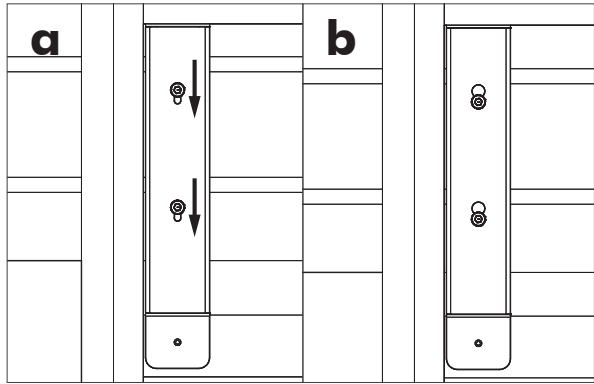

BuzziPicNic

Desk High Connect Panel

INSTALLATION MANUAL

Incl. BuzziPicNic Desk High Connect Panel p.3

L: 120 | L: 140

Incl. BuzziPicNic Desk High Connect Panel p.3

L: 160 | L: 180 | L: 200 | L: 220 | L: 240

BuzziPicNic Desk High Connect Panel

2 PERS.

1

L: 120 6x L: 180 9x L: 240 9x
L: 140 6x L: 200 9x 
L: 160 9x L: 220 9x

2

L: 120 4x L: 180 6x L: 240 6x
L: 140 4x L: 200 6x
L: 160 6x L: 220 6x

5 mm

3

4

5

6

2x

5 mm

7 (optional)

4x | 6x 

8