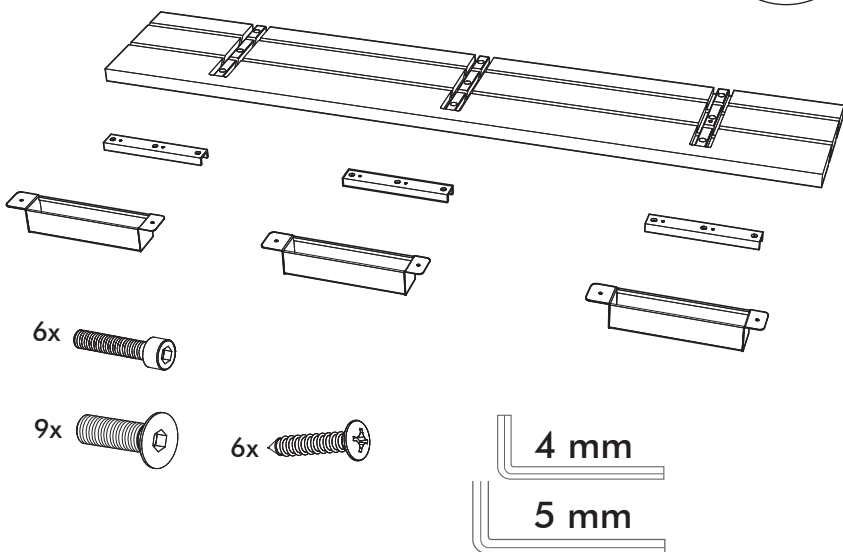

BuzziPicNic

Desk High Connect Panel

INSTALLATION MANUAL

Incl. BuzziPicNic Desk High Connect Panel p.3

L: 120 | L: 140

Incl. BuzziPicNic Desk High Connect Panel p.3

L: 160 | L: 180 | L: 200 | L: 220 | L: 240

BuzziPicNic Desk High Connect Panel

2 PERS.

1

L: 120 6x L: 180 9x L: 240 9x
L: 140 6x L: 200 9x 
L: 160 9x L: 220 9x

2

L: 120 4x L: 180 6x L: 240 6x
L: 140 4x L: 200 6x
L: 160 6x L: 220 6x

5 mm

3

4

5

6

2x

5 mm

7 (optional)

4x | 6x 

8