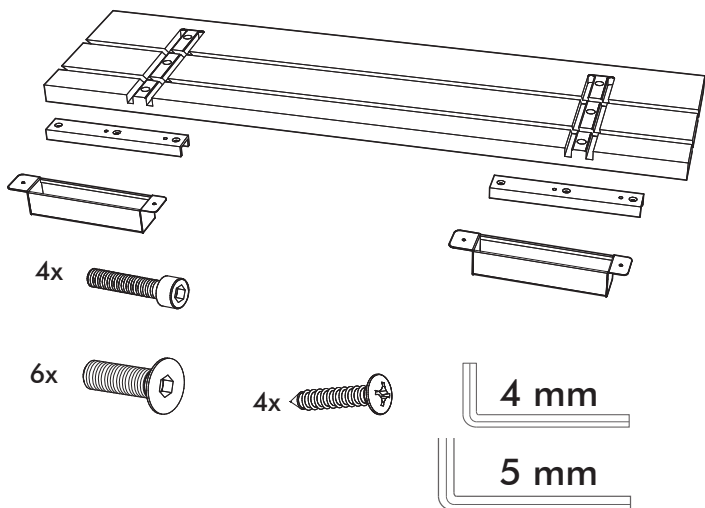

BuzziPicNic

Desk High Connect Panel

INSTALLATION MANUAL

Incl. BuzziPicNic Desk High Connect Panel p.3

L: 120 | L: 140

Incl. BuzziPicNic Desk High Connect Panel p.3

L: 160 | L: 180 | L: 200 | L: 220 | L: 240

BuzziPicNic Desk High Connect Panel

2 PERS.

1

L: 120 6x L: 180 9x L: 240 9x
L: 140 6x L: 200 9x 
L: 160 9x L: 220 9x

2

L: 120 4x L: 180 6x L: 240 6x
L: 140 4x L: 200 6x
L: 160 6x L: 220 6x

5 mm

3

4

5

6

2x

5 mm

7 (optional)

4x | 6x 

8