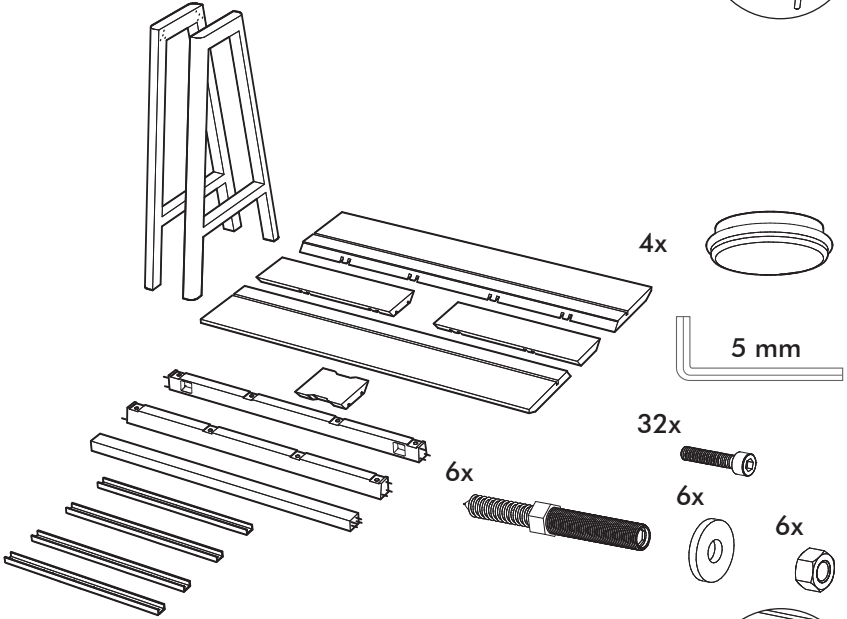

BuzziPicNic Meet

INSTALLATION MANUAL

Excl.

Incl. BuzziPicNic Meet Low

p.5

L x 90 | L x 100 | L x 120

32x

4x

4x

4x

4x

Incl. BuzziPicNic Meet High

p.12

L x 80

Incl. BuzziPicNic Meet High

p.18

L x 90 | L x 100 | L x 120

Optional Electrification

p.26

BuzziPicNic Meet Low

2 PERS. 

1

2

3