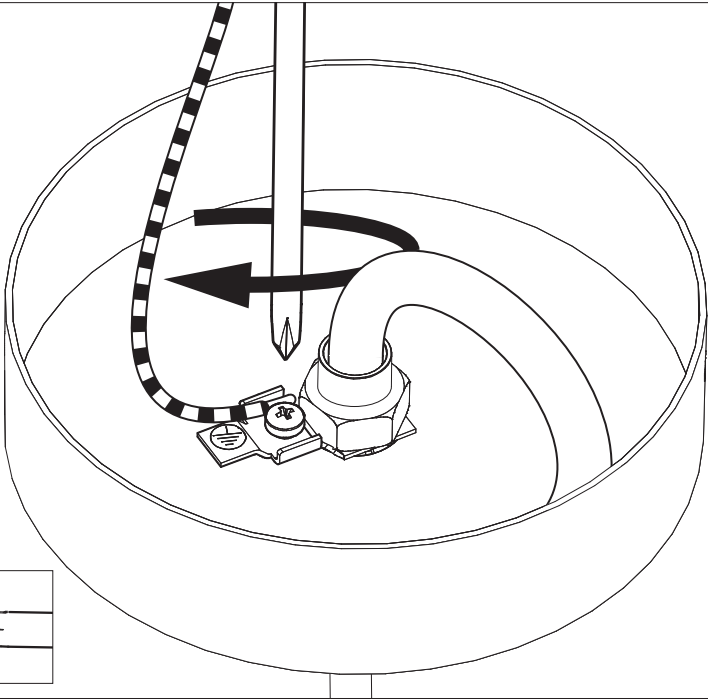

# BuzziShade Square Medium Retrofit

1 PERS. 

3

4

5

6

7

8