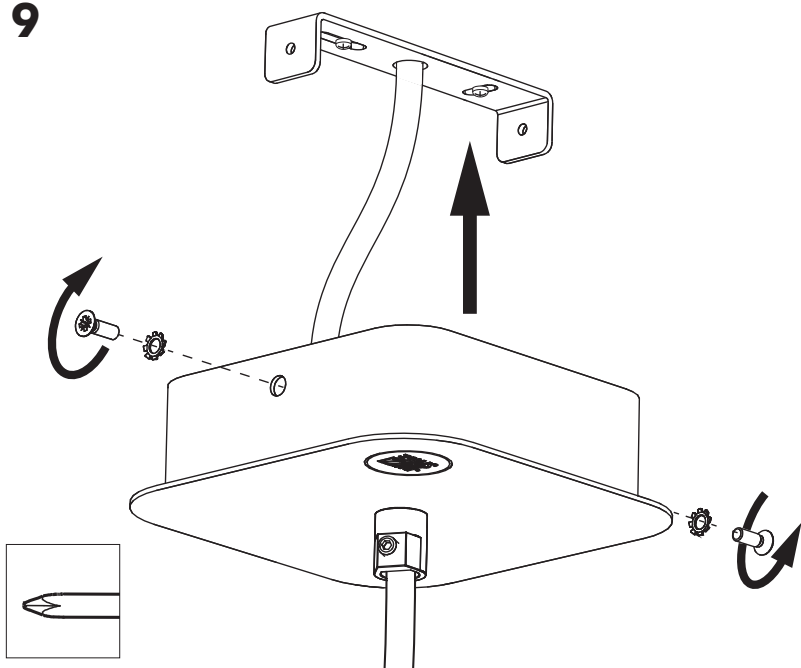

7

8

Blue	Neutral
Brown	Line
Green/Yellow	Ground

9

10

Bulb Excluded  
Max. 60W

!

**BuzziSpace Group NV**  
Italiëlei 8, 2000 Antwerp  
Belgium