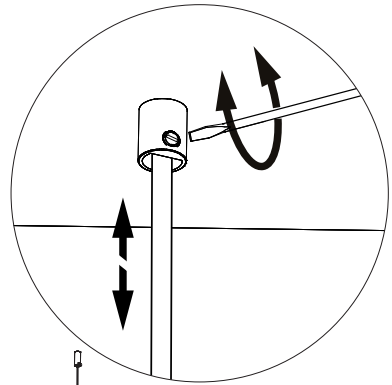

7

8

Blue	Neutral
Brown	Line
Green/Yellow	Ground

9

10

Bulb Excluded  
Max. 60W

!

**BuzziSpace Group NV**  
Italiëlei 8, 2000 Antwerp  
Belgium