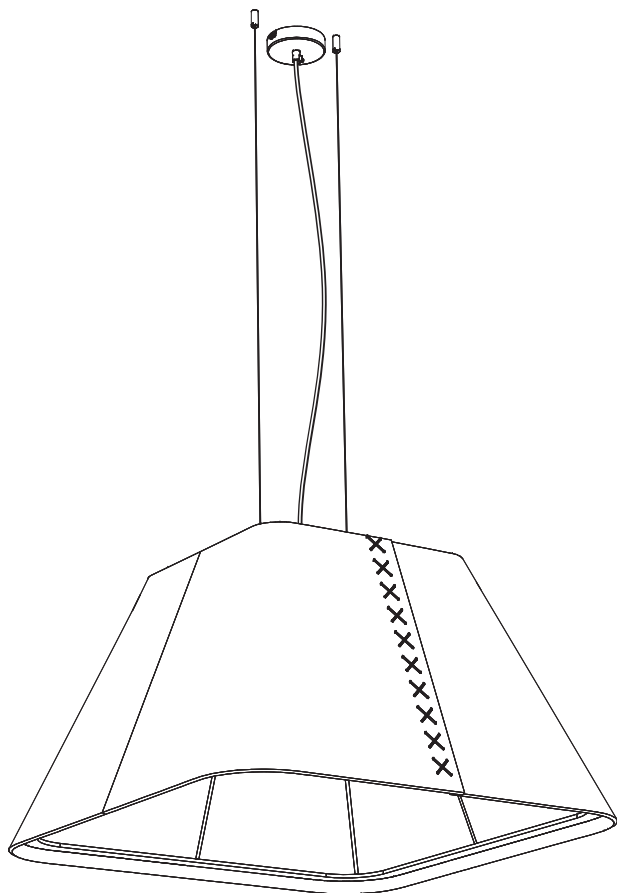

# BuzziShade Square Medium | Beam Retrofit

INSTALLATION MANUAL  
220-240V