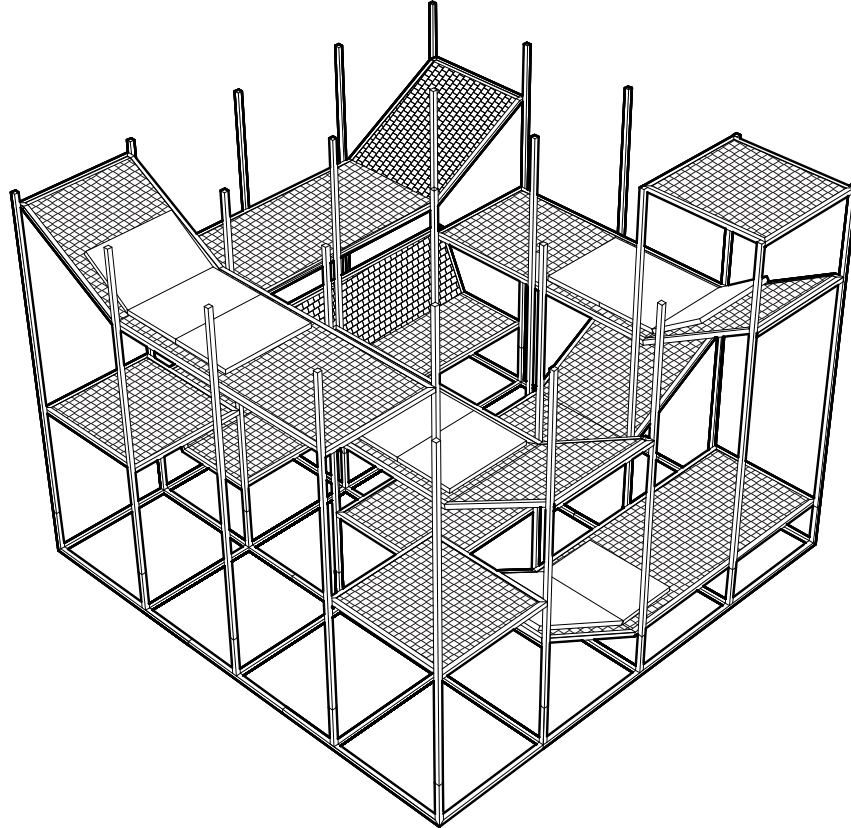

You can climb, lounge and meet in the elevated work-lounge space made from powder coated steel.

The BuzziJungle creates an urban footprint in large and small spaces.

Design by Jonas Van Put

General

-  The Tower Low | The Tower High
-  Powder coated metal frame in Fluo Yellow (RAL 1016)
Mesh Galvanized
-  Dry use
-  Flat Packed

Content

Configurations	3
Composition	5
Dimensions	6

Configurations

BuzziJungle The Tower Low

🌲 Powder coated metal frame in Fluo Yellow (RAL 1016)
Mesh Galvanized

✂ W 323 cm D 323 cm H 250 cm
W 127.17" D 127.17" H 98.43"