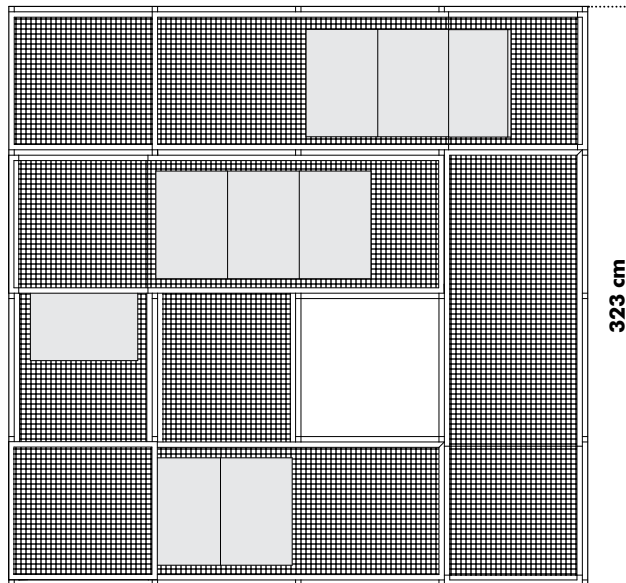

323 cm
127.17"

323 cm
127.17"