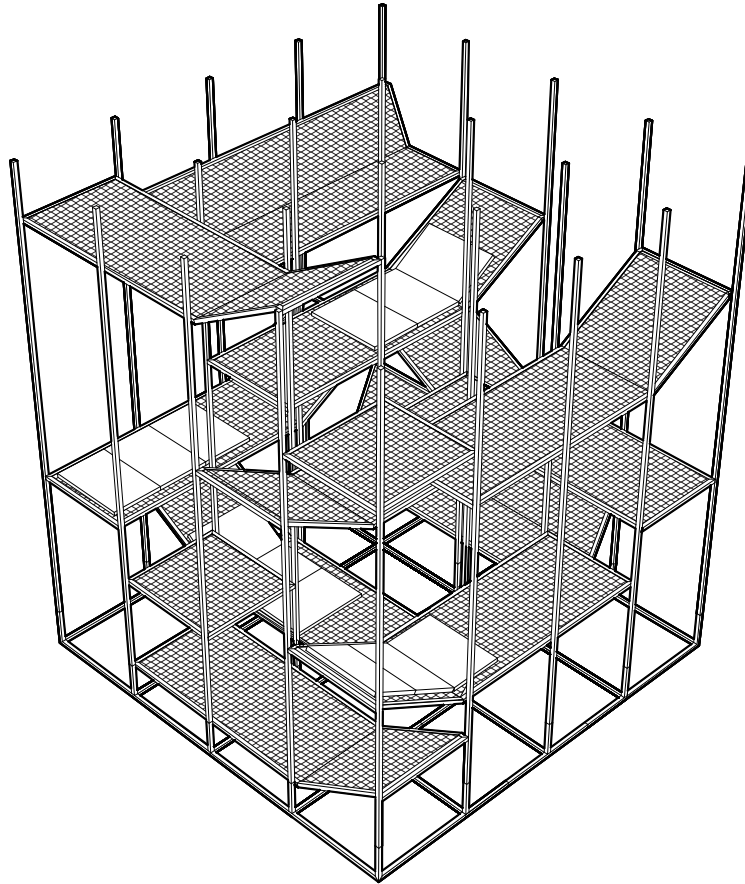

Content

Configurations	3
Composition	5
Dimensions	6

Configurations

BuzziJungle The Tower Low

🌲 Powder coated metal frame in Fluo Yellow (RAL 1016)
Mesh Galvanized

✂ W 323 cm D 323 cm H 250 cm
W 127.17" D 127.17" H 98.43"

🌲 Powder coated metal frame in Fluo Yellow (RAL 1016)
Mesh Galvanized

✂ W 323 cm D 323 cm H 390 cm
W 127.17" D 127.17" H 153.54"

⚖ 620 kg | 1370 Pounds

⋯ Powder coated metal frame in fluo yellow (RAL 1016) 2 benches, 9 beds, 2 tablets (frame + mesh) in galvanized metal
Cushion upholstered in Fabric, Trevira CS+ | CS