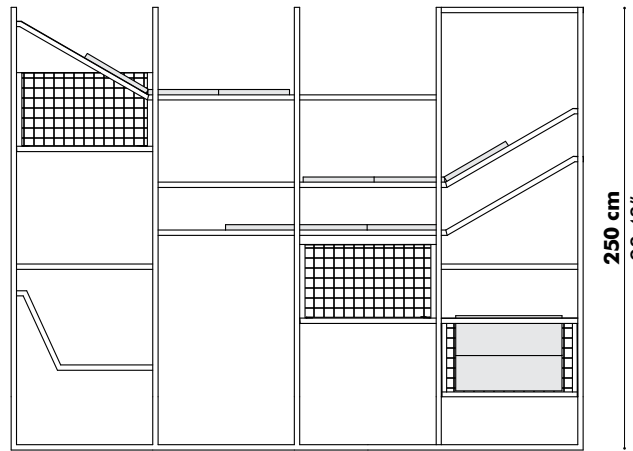

2-Folded: W 60 cm L 80 cm H 4 cm
 W 23.62" L 31.50" H 1.57"

3-Folded: W 60 cm L 120 cm H 4 cm
 W 23.62" L 47.24" H 1.57"

Dimensions

BuzziJungle The Tower Low

80 cm **80 cm** **80 cm** **80 cm**
31.50" 31.50" 31.50" 31.50"

250 cm
98.43"

323 cm
127.17"

323 cm
127.17"

BuzziJungle The Tower High