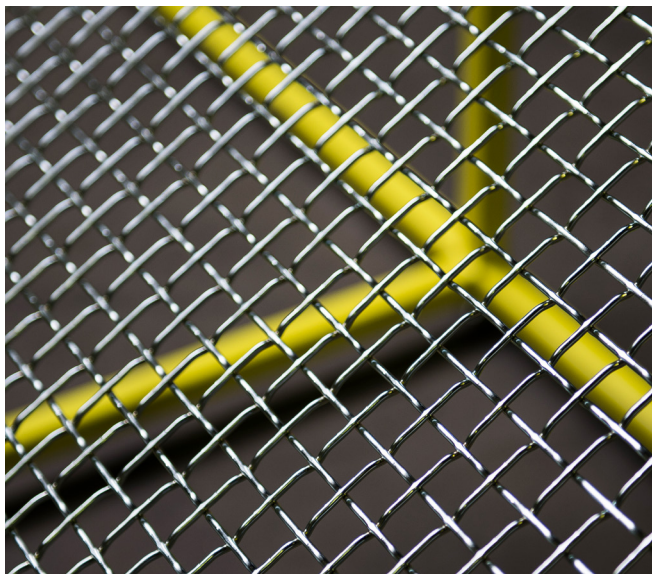

Composition

Frame

Powder coated metal frame in Fluo Yellow (RAL 1016)
Mesh Galvanized
Seats and worktops in galvanized metal