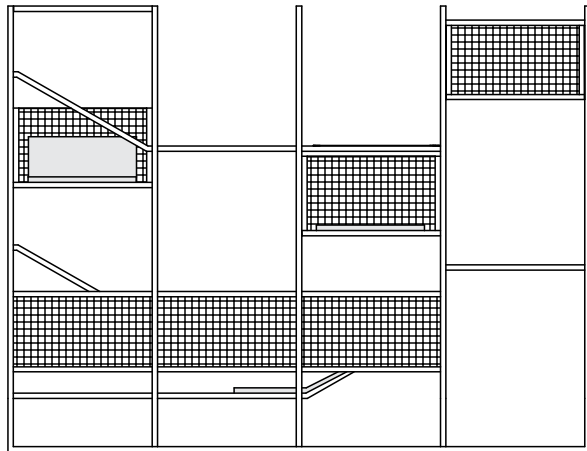

2-Folded: W 60 cm L 80 cm H 4 cm
 W 23.62" L 31.50" H 1.57"

3-Folded: W 60 cm L 120 cm H 4 cm
 W 23.62" L 47.24" H 1.57"

Dimensions

BuzziJungle The Tower Low

80 cm **80 cm** **80 cm** **80 cm**
31.50" 31.50" 31.50" 31.50"