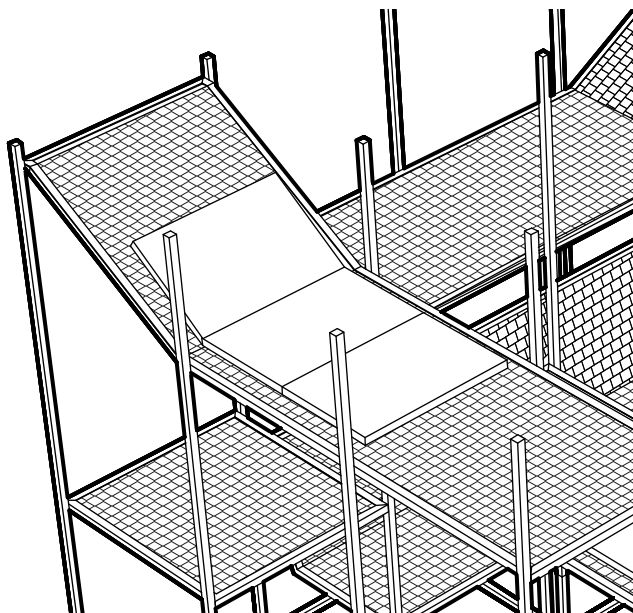

Cushions (optional)

Optional cushion upholstered in Fabric,
Trevira CS+ | CS

2-Folded: W 60 cm   L 80 cm   H 4 cm
                  W 23.62"   L 31.50"   H 1.57"

3-Folded: W 60 cm   L 120 cm   H 4 cm
                  W 23.62"   L 47.24"   H 1.57"